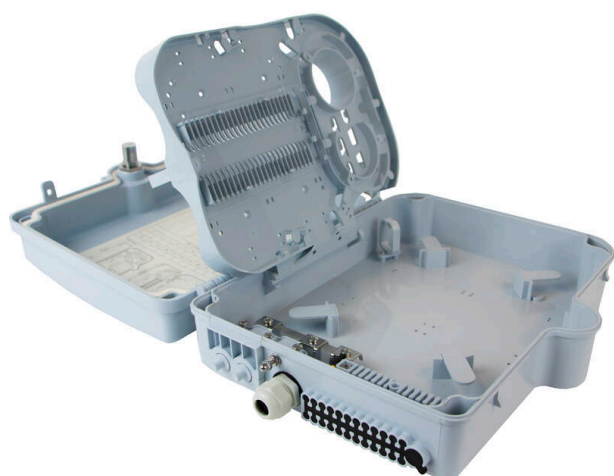

Excel Enbeam IP55 Fibre Access Terminal Box with 12x Singlemode SC/UPC Simplex Adaptors

Item Code: 208-176

excel
without compromise.

✕ Designated splitter area

✕ IP55 Rated

✕ Lockable

✕ Accepts SC simplex Adaptors

✕ RoHS

✕ 25 Year system warranty

Product Overview

The Excel Enbeam IP55 Fibre Access Terminal Box has been designed to house 24 SC simplex connections within an IP55 rated housing. Suitable for internal and external applications with branch off cable entry, the hinged splice tray offers the ability to house plc splitters and up to 48 fusion splices.

Product Specifications

Feature	Values
Surface mounted	yes
Type of connector	SC
With couplers	yes
Suitable for number of couplers	24
Suitable for type of fibre	Single mode
IP-rating	IP55
Ambient temperature	-40...60 °C
Width	237 mm
Height	317 mm
Depth	101 mm

Excel Enbeam IP55 Fibre Access Terminal Box with 12x Singlemode SC/UPC Simplex Adaptors

Item Code: 208-176

Additional specifications

Features	Values
Capacity	up to 48 Fibres using LC Duplex / 24 using SC simplex
Weight	6 kgs
Material	ABS
Colour	Grey RAL 7035
Entry Cable Diameter	10.35mm to 13.05mm
Humidity	93% at 40 Degrees C
Air Pressure	62kPa - 101kPa