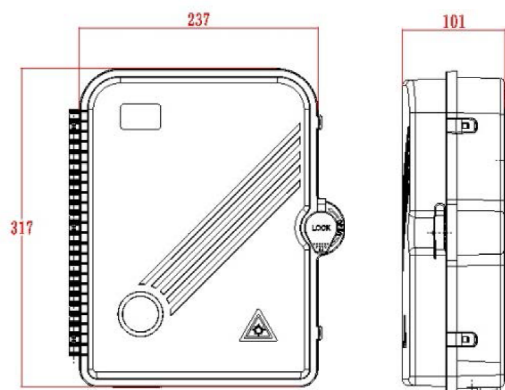

Product Specifications

Feature	Values
Surface mounted	yes
Type of connector	SC
With couplers	yes
Suitable for number of couplers	24
Suitable for type of fibre	Single mode
IP-rating	IP55
Ambient temperature	-40...60 °C
Width	237 mm
Height	317 mm
Depth	101 mm

Excel Enbeam IP55 Fibre Access Terminal Box with 12x Singlemode SC/UPC Simplex Adaptors

Item Code: 208-176

Additional specifications

Features	Values
Capacity	up to 48 Fibres using LC Duplex / 24 using SC simplex
Weight	6 kgs
Material	ABS
Colour	Grey RAL 7035
Entry Cable Diameter	10.35mm to 13.05mm
Humidity	93% at 40 Degrees C
Air Pressure	62kPa - 101kPa

Item Code: 208-176

excel
without compromise.

Product drawing

Dimensions

317mmx 237mmx101mm

Installation Dimensions

274mm x 206mm(187mm)

Part Number Table

Part Number	Description
208-173	Excel Enbeam IP55 Fibre Access Terminal Box Unloaded up to 24x LC Dup. or 24x SC Sim. Adaptors
208-174	Excel Enbeam IP55 Fibre Access Terminal Box with 12x SC/APC Simplex Adaptors
208-175	Excel Enbeam IP55 Fibre Access Terminal Box with 24x SC/APC Simplex Adaptors
208-176	Excel Enbeam IP55 Fibre Access Terminal Box with 12x Singlemode SC/UPC Simplex Adaptors
208-177	Excel Enbeam IP55 Fibre Access Terminal Box with 24x Singlemode SC/UPC Simplex Adaptors
208-178	Excel Enbeam IP55 Fibre Access Terminal Box with 12x OM3 SC/UPC Simplex Adaptors
208-179	Excel Enbeam IP55 Fibre Access Terminal Box with 24x OM3 SC/UPC Simplex Adaptors
208-180	Excel Enbeam IP55 Fibre Access Terminal Box with 12x OM4 SC/UPC Simplex Adaptors
208-181	Excel Enbeam IP55 Fibre Access Terminal Box with 24x OM4 SC/UPC Simplex Adaptors