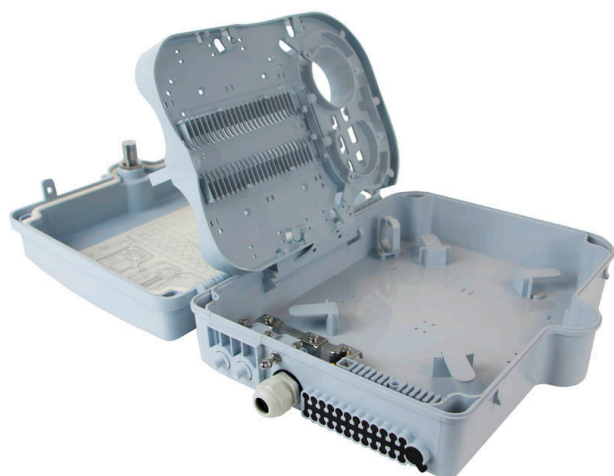

Excel Enbeam IP55 Fibre Access Terminal Box with 12x Singlemode SC/UPC Simplex Adaptors

Item Code: 208-176

excel
without compromise.

✕ Designated splitter area

✕ IP55 Rated

✕ Lockable

✕ Accepts SC simplex Adaptors

✕ RoHS

✕ 25 Year system warranty

Product Overview

The Excel Enbeam IP55 Fibre Access Terminal Box has been designed to house 24 SC simplex connections within an IP55 rated housing. Suitable for internal and external applications with branch off cable entry, the hinged splice tray offers the ability to house plc splitters and up to 48 fusion splices.

Product Specifications

Feature	Values
Surface mounted	yes
Type of connector	SC
With couplers	yes
Suitable for number of couplers	24
Suitable for type of fibre	Single mode
IP-rating	IP55
Ambient temperature	-40...60 °C
Width	237 mm
Height	317 mm
Depth	101 mm

Excel Enbeam IP55 Fibre Access Terminal Box with 12x Singlemode SC/UPC Simplex Adaptors

Item Code: 208-176

Additional specifications

Features	Values
Capacity	up to 48 Fibres using LC Duplex / 24 using SC simplex
Weight	6 kgs
Material	ABS
Colour	Grey RAL 7035
Entry Cable Diameter	10.35mm to 13.05mm
Humidity	93% at 40 Degrees C
Air Pressure	62kPa - 101kPa