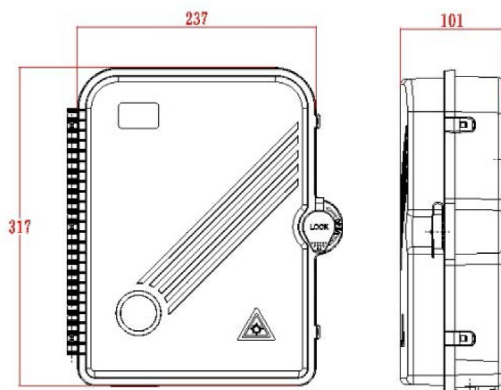

## Additional specifications

Features	Values
Capacity	up to 48 Fibres using LC Duplex / 24 using SC simplex
Weight	6 kgs
Material	ABS
Colour	Grey RAL 7035
Entry Cable Diameter	10.35mm to 13.05mm
Humidity	93% at 40 Degrees C
Air Pressure	62kPa - 101kPa

## Product drawing

### Dimensions

317mm x 237mm x 101mm

### Installation Dimensions

274mm x 206mm (187mm)