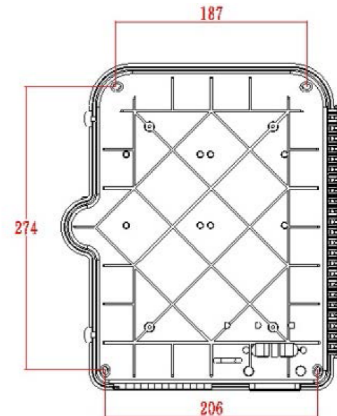

Surface mounted	yes
Type of connector	SC
With couplers	yes
Suitable for number of couplers	24
Suitable for type of fibre	Single mode
IP-rating	IP55
Ambient temperature	-40...60 °C
Width	237 mm
Height	317 mm
Depth	101 mm

Additional specifications

Features	Values
Capacity	up to 48 Fibres using LC Duplex / 24 using SC simplex
Weight	6 kgs
Material	ABS
Colour	Grey RAL 7035
Entry Cable Diameter	10.35mm to 13.05mm
Humidity	93% at 40 Degrees C
Air Pressure	62kPa - 101kPa

Product drawing

Dimensions

317mm x 237mm x 101mm

Installation Dimensions

274mm x 206mm (187mm)

Part Code Table

Part Code	Description
208-173	Excel Enbeam IP55 Fibre Access Terminal Box Unloaded up to 24x LC Dup. or 24x SC Sim. Adaptors
208-174	Excel Enbeam IP55 Fibre Access Terminal Box with 12x SC/APC Simplex Adaptors
208-175	Excel Enbeam IP55 Fibre Access Terminal Box with 24x SC/APC Simplex

Excel Enbeam IP55 Fibre Access Terminal Box with 12x Singlemode SC/UPC Simplex Adaptors

Part Code: 208-176

sales@excel-networking.com
excel-networking.com

Adaptors

208-176	Excel Enbeam IP55 Fibre Access Terminal Box with 12x Singlemode SC/UPC Simplex Adaptors
208-177	Excel Enbeam IP55 Fibre Access Terminal Box with 24x Singlemode SC/UPC Simplex Adaptors
208-178	Excel Enbeam IP55 Fibre Access Terminal Box with 12x OM3 SC/UPC Simplex Adaptors
208-179	Excel Enbeam IP55 Fibre Access Terminal Box with 24x OM3 SC/UPC Simplex Adaptors
208-180	Excel Enbeam IP55 Fibre Access Terminal Box with 12x OM4 SC/UPC Simplex Adaptors
208-181	Excel Enbeam IP55 Fibre Access Terminal Box with 24x OM4 SC/UPC Simplex Adaptors