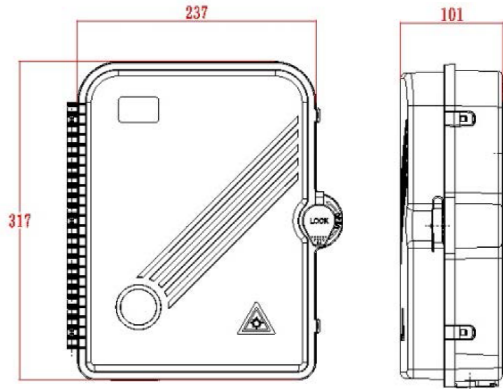

Product Specifications

Feature	Values
Surface mounted	yes
Type of connector	SC
With couplers	yes
Suitable for number of couplers	24
Suitable for type of fibre	Single mode
IP-rating	IP55
Ambient temperature	-40...60 °C
Width	237 mm
Height	317 mm
Depth	101 mm

Excel Enbeam IP55 Fibre Access Terminal Box with 12x Singlemode SC/UPC Simplex Adaptors

Item Code: 208-176

Additional specifications

Features	Values
Capacity	up to 48 Fibres using LC Duplex / 24 using SC simplex
Weight	6 kgs
Material	ABS
Colour	Grey RAL 7035
Entry Cable Diameter	10.35mm to 13.05mm
Humidity	93% at 40 Degrees C
Air Pressure	62kPa - 101kPa

Included accessories

Accessories	Quantity
Splice protectors	24
Nylon cable tie	10
sealing plugs	24
Wall fixings (sets)	1

Excel Enbeam IP55 Fibre Access Terminal Box with 12x Singlemode SC/UPC Simplex Adaptors

Item Code: 208-176

Product drawing

Dimensions

317mmx 237mmx101mm

Installation Dimensions

274mm x 206mm(187mm)

Part Number Table

Part Number	Description
208-173	Excel Enbeam IP55 Fibre Access Terminal Box Unloaded up to 24x LC Dup. or 24x SC Sim. Adaptors
208-174	Excel Enbeam IP55 Fibre Access Terminal Box with 12x SC/APC Simplex Adaptors
208-175	Excel Enbeam IP55 Fibre Access Terminal Box with 24x SC/APC Simplex Adaptors
208-176	Excel Enbeam IP55 Fibre Access Terminal Box with 12x Singlemode SC/UPC Simplex Adaptors
208-177	Excel Enbeam IP55 Fibre Access Terminal Box with 24x Singlemode SC/UPC Simplex Adaptors
208-178	Excel Enbeam IP55 Fibre Access Terminal Box with 12x OM3 SC/UPC Simplex Adaptors
208-179	Excel Enbeam IP55 Fibre Access Terminal Box with 24x OM3 SC/UPC Simplex Adaptors
208-180	Excel Enbeam IP55 Fibre Access Terminal Box with 12x OM4 SC/UPC Simplex Adaptors
208-181	Excel Enbeam IP55 Fibre Access Terminal Box with 24x OM4 SC/UPC Simplex Adaptors