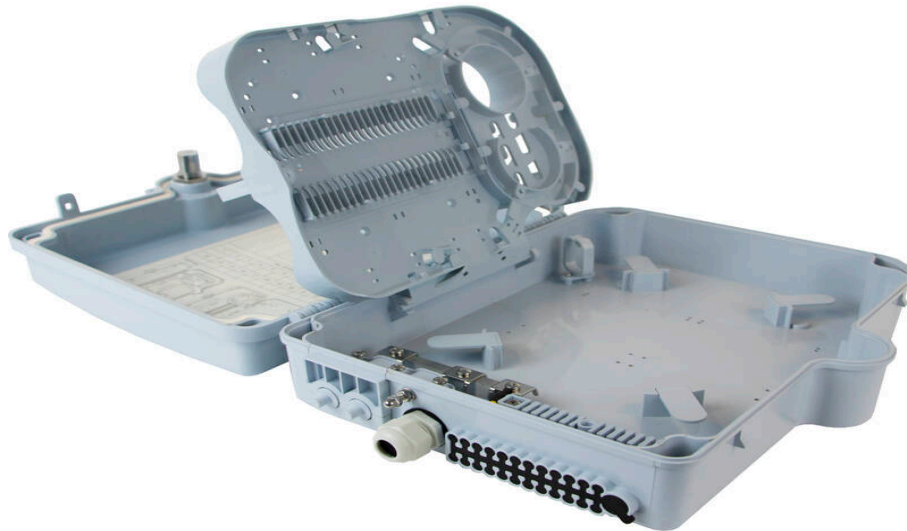

# Excel Enbeam IP55 Fibre Access Terminal Box with 12x Singlemode SC/UPC Simplex Adaptors

Part Code: 208-176

sales@excel-networking.com  
excel-networking.com

## Product Overview

The Excel Enbeam IP55 Fibre Access Terminal Box has been designed to house 24 SC simplex connections within an IP55 rated housing. Suitable for internal and external applications with branch off cable entry, the hinged splice tray offers the ability to house plc splitters and up to 48 fusion splices.

# Excel Enbeam IP55 Fibre Access Terminal Box with 12x Singlemode SC/UPC Simplex Adaptors

Part Code: 208-176

sales@excel-networking.com  
excel-networking.com

Surface mounted	yes
Type of connector	SC
With couplers	yes
Suitable for number of couplers	24
Suitable for type of fibre	Single mode
IP-rating	IP55
Ambient temperature	-40...60 °C
Width	237 mm
Height	317 mm
Depth	101 mm

### Installation Dimensions

274mm x 206mm (187mm)