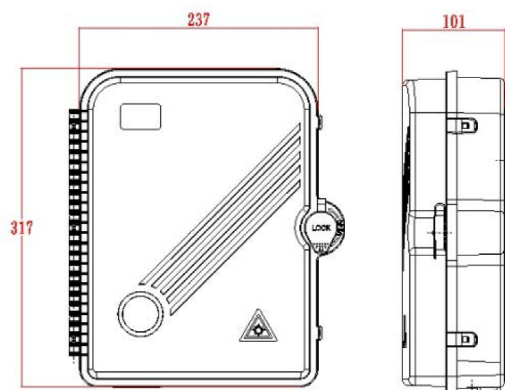

# Excel Enbeam IP55 Fibre Access Terminal Box with 12x Singlemode SC/UPC Simplex Adaptors

Item Code: 208-176

**excel**  
without compromise.

## Product drawing

### Dimensions

317mmx 237mmx101mm

### Installation Dimensions

274mm x 206mm(187mm)