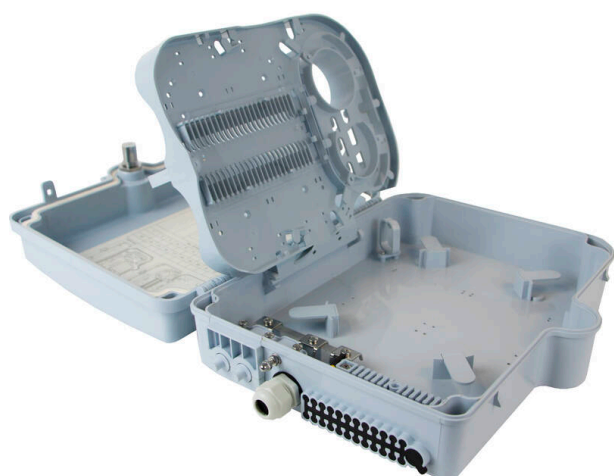

# Excel Enbeam IP55 Fibre Access Terminal Box with 12x Singlemode SC/UPC Simplex Adaptors

Item Code: 208-176

**excel**  
without compromise.

Designated splitter area

IP55 Rated

Lockable

Accepts SC simplex Adaptors

## Product Overview

The Excel Enbeam IP55 Fibre Access Terminal Box has been designed to house 24 SC simplex connections within an IP55 rated housing. Suitable for internal and external applications with branch off cable entry, the hinged splice tray offers the ability to house plc splitters and up to 48 fusion splices.

## Product Specifications

Feature	Values
Surface mounted	yes
Type of connector	SC
With couplers	yes
Suitable for number of couplers	24
Suitable for type of fibre	Single mode
IP-rating	IP55
Ambient temperature	-40...60 °C
Width	237 mm
Height	317 mm
Depth	101 mm

# Excel Enbeam IP55 Fibre Access Terminal Box with 12x Singlemode SC/UPC Simplex Adaptors

Item Code: 208-176