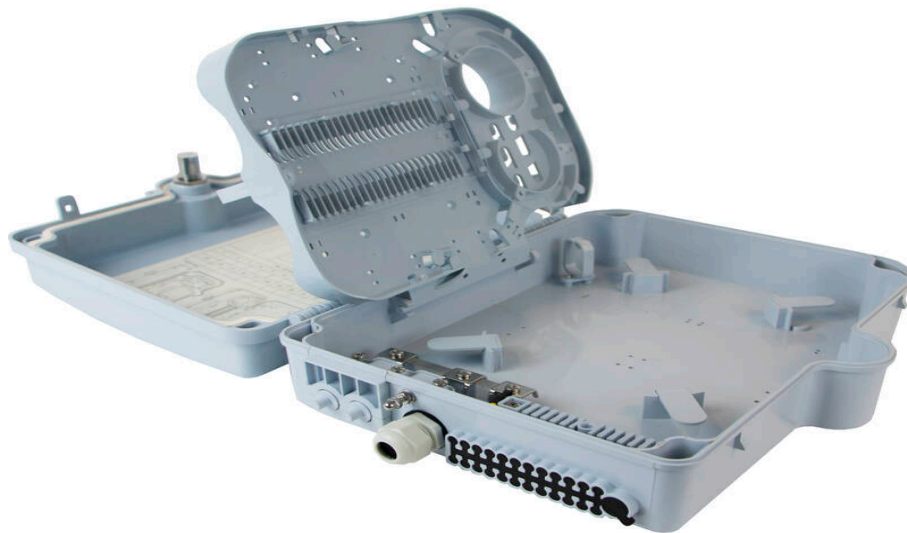

Excel Enbeam IP55 Fibre Access Terminal Box with 12x Singlemode SC/UPC Simplex Adaptors

Part Code: 208-176

sales@excel-networking.com
excel-networking.com

Main Features

- / Designated splitter area
- / Lockable
- / RoHS
- / IP55 Rated
- / Accepts SC simplex Adaptors
- / 25 Year system warranty

Product Overview

The Excel Enbeam IP55 Fibre Access Terminal Box has been designed to house 24 SC simplex connections within an IP55 rated housing. Suitable for internal and external applications with branch off cable entry, the hinged splice tray offers the ability to house plc splitters and up to 48 fusion splices.

Product Specifications

Feature	Values
---------	--------

Excel Enbeam IP55 Fibre Access Terminal Box with 12x Singlemode SC/UPC Simplex Adaptors

Part Code: 208-176

sales@excel-networking.com
excel-networking.com

Surface mounted	yes
Type of connector	SC
With couplers	yes
Suitable for number of couplers	24
Suitable for type of fibre	Single mode
IP-rating	IP55
Ambient temperature	-40...60 °C
Width	237 mm
Height	317 mm
Depth	101 mm