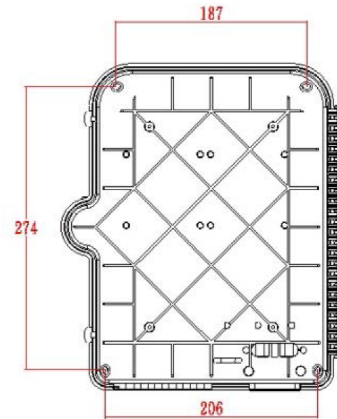

Surface mounted	yes
Type of connector	SC
With couplers	yes
Suitable for number of couplers	24
Suitable for type of fibre	Single mode
IP-rating	IP55
Ambient temperature	-40...60 °C
Width	237 mm
Height	317 mm
Depth	101 mm

Additional specifications

Features	Values
Capacity	up to 48 Fibres using LC Duplex / 24 using SC simplex
Weight	6 kgs
Material	ABS
Colour	Grey RAL 7035
Entry Cable Diameter	10.35mm to 13.05mm
Humidity	93% at 40 Degrees C
Air Pressure	62kPa - 101kPa

Product drawing

Dimensions

317mm x 237mm x 101mm

Installation Dimensions

274mm x 206mm (187mm)

Part Code Table

Part Code	Description
208-173	Excel Enbeam IP55 Fibre Access Terminal Box Unloaded up to 24x LC Dup. or 24x SC Sim. Adaptors
208-174	Excel Enbeam IP55 Fibre Access Terminal Box with 12x SC/APC Simplex Adaptors
208-175	Excel Enbeam IP55 Fibre Access Terminal Box with 24x SC/APC Simplex

Excel Enbeam IP55 Fibre Access Terminal Box with 12x Singlemode SC/UPC Simplex Adaptors

Part Code: 208-176

sales@excel-networking.com
excel-networking.com

Adaptors

208-176	Excel Enbeam IP55 Fibre Access Terminal Box with 12x Singlemode SC/UPC Simplex Adaptors
208-177	Excel Enbeam IP55 Fibre Access Terminal Box with 24x Singlemode SC/UPC Simplex Adaptors
208-178	Excel Enbeam IP55 Fibre Access Terminal Box with 12x OM3 SC/UPC Simplex Adaptors
208-179	Excel Enbeam IP55 Fibre Access Terminal Box with 24x OM3 SC/UPC Simplex Adaptors
208-180	Excel Enbeam IP55 Fibre Access Terminal Box with 12x OM4 SC/UPC Simplex Adaptors
208-181	Excel Enbeam IP55 Fibre Access Terminal Box with 24x OM4 SC/UPC Simplex Adaptors