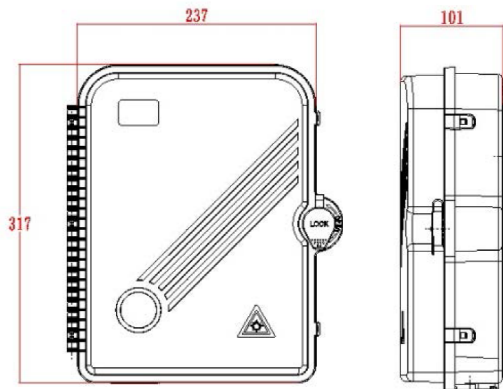

Surface mounted	yes
Type of connector	SC
With couplers	yes
Suitable for number of couplers	24
Suitable for type of fibre	Single mode
IP-rating	IP55
Ambient temperature	-40...60 °C
Width	237 mm
Height	317 mm
Depth	101 mm

Additional specifications

Features	Values
Capacity	up to 48 Fibres using LC Duplex / 24 using SC simplex
Weight	6 kgs
Material	ABS
Colour	Grey RAL 7035
Entry Cable Diameter	10.35mm to 13.05mm
Humidity	93% at 40 Degrees C
Air Pressure	62kPa - 101kPa

Excel Enbeam IP55 Fibre Access Terminal Box with 12x Singlemode SC/UPC Simplex Adaptors

Part Code: 208-176

sales@excel-networking.com
excel-networking.com

Included accessories

Accessories	Quantity
Splice protectors	24
Nylon cable tie	10
sealing plugs	24
Wall fixings (sets)	1

Product drawing

Dimensions

317mm x 237mm x 101mm

Installation Dimensions

274mm x 206mm (187mm)

Part Code Table

Part Code	Description
208-173	Excel Enbeam IP55 Fibre Access Terminal Box Unloaded up to 24x LC Dup. or 24x SC Sim. Adaptors
208-174	Excel Enbeam IP55 Fibre Access Terminal Box with 12x SC/APC Simplex Adaptors
208-175	Excel Enbeam IP55 Fibre Access Terminal Box with 24x SC/APC Simplex