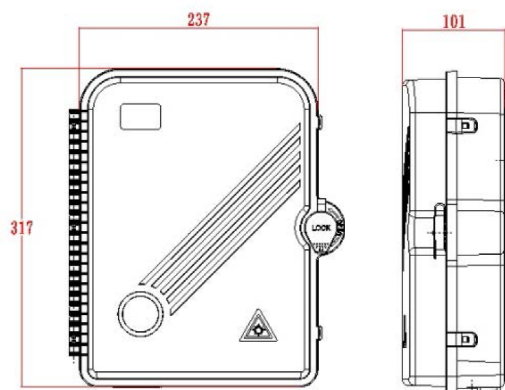

# Excel Enbeam IP55 Fibre Access Terminal Box with 12x Singlemode SC/UPC Simplex Adaptors

Item Code: 208-176

## Product drawing

### Dimensions

317mmx 237mmx101mm

### Installation Dimensions

274mm x 206mm(187mm)