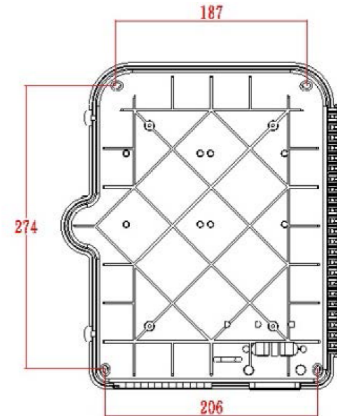

Product Specifications

Feature	Values
Surface mounted	yes
Type of connector	SC
With couplers	yes
Suitable for number of couplers	24
Suitable for type of fibre	Single mode
IP-rating	IP55
Ambient temperature	-40...60 °C
Width	237 mm
Height	317 mm
Depth	101 mm

Excel Enbeam IP55 Fibre Access Terminal Box with 12x Singlemode SC/UPC Simplex Adaptors

Item Code: 208-176

Additional specifications

Features	Values
Capacity	up to 48 Fibres using LC Duplex / 24 using SC simplex
Weight	6 kgs
Material	ABS
Colour	Grey RAL 7035
Entry Cable Diameter	10.35mm to 13.05mm
Humidity	93% at 40 Degrees C
Air Pressure	62kPa - 101kPa

Item Code: 208-176

Product drawing

Dimensions

317mmx 237mmx101mm

Installation Dimensions

274mm x 206mm(187mm)

Part Number Table

Part Number	Description
208-173	Excel Enbeam IP55 Fibre Access Terminal Box Unloaded up to 24x LC Dup. or 24x SC Sim. Adaptors
208-174	Excel Enbeam IP55 Fibre Access Terminal Box with 12x SC/APC Simplex Adaptors
208-175	Excel Enbeam IP55 Fibre Access Terminal Box with 24x SC/APC Simplex Adaptors
208-176	Excel Enbeam IP55 Fibre Access Terminal Box with 12x Singlemode SC/UPC Simplex Adaptors
208-177	Excel Enbeam IP55 Fibre Access Terminal Box with 24x Singlemode SC/UPC Simplex Adaptors
208-178	Excel Enbeam IP55 Fibre Access Terminal Box with 12x OM3 SC/UPC Simplex Adaptors
208-179	Excel Enbeam IP55 Fibre Access Terminal Box with 24x OM3 SC/UPC Simplex Adaptors
208-180	Excel Enbeam IP55 Fibre Access Terminal Box with 12x OM4 SC/UPC Simplex Adaptors
208-181	Excel Enbeam IP55 Fibre Access Terminal Box with 24x OM4 SC/UPC Simplex Adaptors