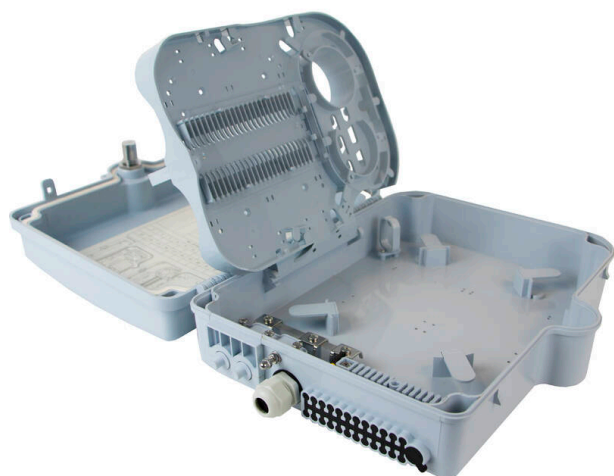

Excel Enbeam IP55 Fibre Access Terminal Box with 12x Singlemode SC/UPC Simplex Adaptors

Item Code: 208-176

excel
without compromise.

✕ Designated splitter area

✕ IP55 Rated

✕ Lockable

✕ Accepts SC simplex Adaptors

✕ RoHS

✕ 25 Year system warranty

Product Overview

The Excel Enbeam IP55 Fibre Access Terminal Box has been designed to house 24 SC simplex connections within an IP55 rated housing. Suitable for internal and external applications with branch off cable entry, the hinged splice tray offers the ability to house plc splitters and up to 48 fusion splices.

Product Specifications

Feature	Values
Surface mounted	yes
Type of connector	SC
With couplers	yes
Suitable for number of couplers	24
Suitable for type of fibre	Single mode
IP-rating	IP55
Ambient temperature	-40...60 °C
Width	237 mm
Height	317 mm
Depth	101 mm

Excel Enbeam IP55 Fibre Access Terminal Box with 12x Singlemode SC/UPC Simplex Adaptors

Item Code: 208-176

Additional specifications

Features	Values
Capacity	up to 48 Fibres using LC Duplex / 24 using SC simplex
Weight	6 kgs
Material	ABS
Colour	Grey RAL 7035
Entry Cable Diameter	10.35mm to 13.05mm
Humidity	93% at 40 Degrees C
Air Pressure	62kPa - 101kPa