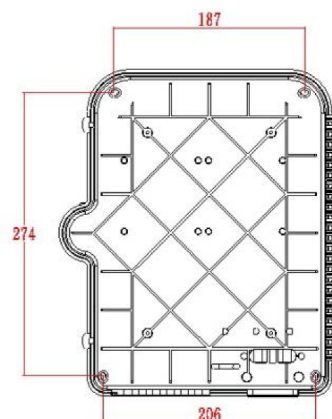

Product Specifications

Feature	Values
Surface mounted	yes
Type of connector	SC
With couplers	yes
Suitable for number of couplers	24
Suitable for type of fibre	Single mode
IP-rating	IP55
Ambient temperature	-40...60 °C
Width	237 mm
Height	317 mm
Depth	101 mm

Excel Enbeam IP55 Fibre Access Terminal Box with 12x Singlemode SC/UPC Simplex Adaptors

Item Code: 208-176

Additional specifications

Features	Values
Capacity	up to 48 Fibres using LC Duplex / 24 using SC simplex
Weight	6 kgs
Material	ABS
Colour	Grey RAL 7035
Entry Cable Diameter	10.35mm to 13.05mm
Humidity	93% at 40 Degrees C
Air Pressure	62kPa - 101kPa

Item Code: 208-176

excel
without compromise.

Product drawing

Dimensions

317mmx 237mmx101mm

Installation Dimensions

274mm x 206mm(187mm)

Part Number Table

Part Number	Description
208-173	Excel Enbeam IP55 Fibre Access Terminal Box Unloaded up to 24x LC Dup. or 24x SC Sim. Adaptors
208-174	Excel Enbeam IP55 Fibre Access Terminal Box with 12x SC/APC Simplex Adaptors
208-175	Excel Enbeam IP55 Fibre Access Terminal Box with 24x SC/APC Simplex Adaptors
208-176	Excel Enbeam IP55 Fibre Access Terminal Box with 12x Singlemode SC/UPC Simplex Adaptors
208-177	Excel Enbeam IP55 Fibre Access Terminal Box with 24x Singlemode SC/UPC Simplex Adaptors
208-178	Excel Enbeam IP55 Fibre Access Terminal Box with 12x OM3 SC/UPC Simplex Adaptors
208-179	Excel Enbeam IP55 Fibre Access Terminal Box with 24x OM3 SC/UPC Simplex Adaptors
208-180	Excel Enbeam IP55 Fibre Access Terminal Box with 12x OM4 SC/UPC Simplex Adaptors
208-181	Excel Enbeam IP55 Fibre Access Terminal Box with 24x OM4 SC/UPC Simplex Adaptors