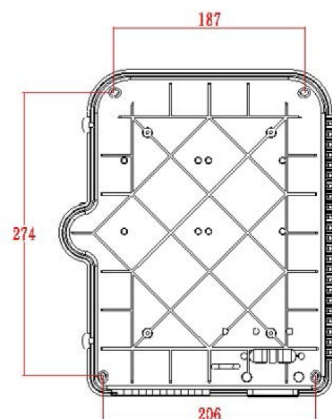

## Product Specifications

Feature	Values
Surface mounted	yes
Type of connector	SC
With couplers	yes
Suitable for number of couplers	24
Suitable for type of fibre	Single mode
IP-rating	IP55
Ambient temperature	-40...60 °C
Width	237 mm
Height	317 mm
Depth	101 mm

## Product drawing

### Dimensions

317mmx 237mmx101mm

### Installation Dimensions

274mm x 206mm(187mm)