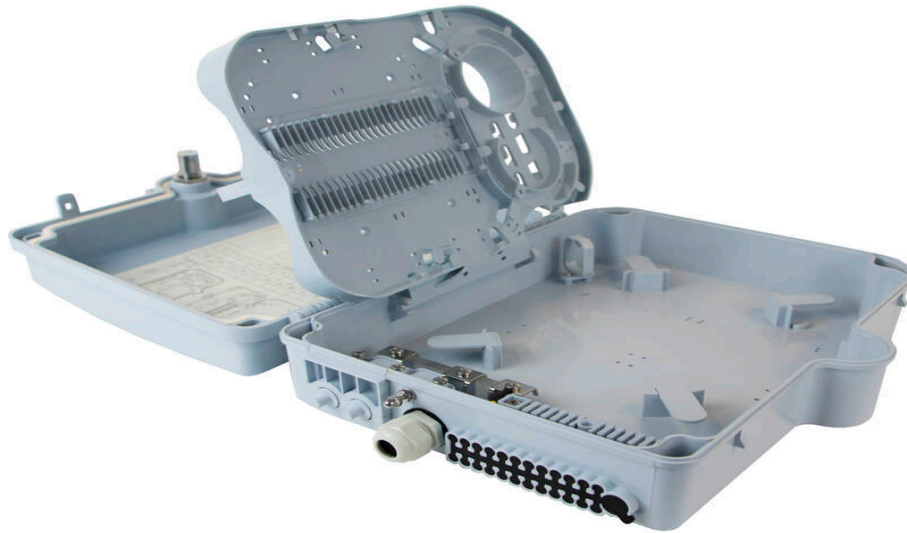

Excel Enbeam IP55 Fibre Access Terminal Box with 12x Singlemode SC/UPC Simplex Adaptors

Part Code: 208-176

sales@excel-networking.com
excel-networking.com

Main Features

- / Designated splitter area
- / Lockable
- / RoHS
- / IP55 Rated
- / Accepts SC simplex Adaptors
- / 25 Year system warranty

Product Overview

The Excel Enbeam IP55 Fibre Access Terminal Box has been designed to house 24 SC simplex connections within an IP55 rated housing. Suitable for internal and external applications with branch off cable entry, the hinged splice tray offers the ability to house plc splitters and up to 48 fusion splices.

Product Specifications

Feature	Values
---------	--------

Excel Enbeam IP55 Fibre Access Terminal Box with 12x Singlemode SC/UPC Simplex Adaptors

Part Code: 208-176

sales@excel-networking.com
excel-networking.com

Surface mounted	yes
Type of connector	SC
With couplers	yes
Suitable for number of couplers	24
Suitable for type of fibre	Single mode
IP-rating	IP55
Ambient temperature	-40...60 °C
Width	237 mm
Height	317 mm
Depth	101 mm