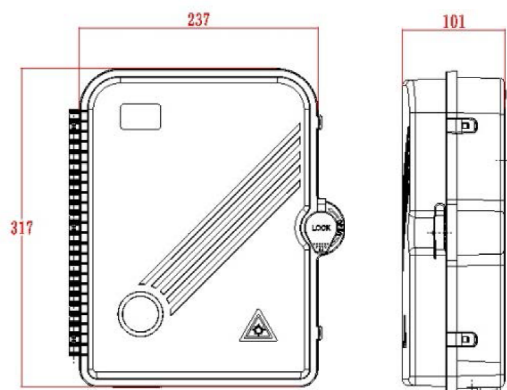

Product Specifications

Feature	Values
Surface mounted	yes
Type of connector	SC
With couplers	yes
Suitable for number of couplers	24
Suitable for type of fibre	Single mode
IP-rating	IP55
Ambient temperature	-40...60 °C
Width	237 mm
Height	317 mm
Depth	101 mm

Excel Enbeam IP55 Fibre Access Terminal Box with 12x Singlemode SC/UPC Simplex Adaptors

Item Code: 208-176

Additional specifications

Features	Values
Capacity	up to 48 Fibres using LC Duplex / 24 using SC simplex
Weight	6 kgs
Material	ABS
Colour	Grey RAL 7035
Entry Cable Diameter	10.35mm to 13.05mm
Humidity	93% at 40 Degrees C
Air Pressure	62kPa - 101kPa

Item Code: 208-176

excel
without compromise.

Product drawing

Dimensions

317mmx 237mmx101mm

Installation Dimensions

274mm x 206mm(187mm)

Part Number Table

Part Number	Description
208-173	Excel Enbeam IP55 Fibre Access Terminal Box Unloaded up to 24x LC Dup. or 24x SC Sim. Adaptors
208-174	Excel Enbeam IP55 Fibre Access Terminal Box with 12x SC/APC Simplex Adaptors
208-175	Excel Enbeam IP55 Fibre Access Terminal Box with 24x SC/APC Simplex Adaptors
208-176	Excel Enbeam IP55 Fibre Access Terminal Box with 12x Singlemode SC/UPC Simplex Adaptors
208-177	Excel Enbeam IP55 Fibre Access Terminal Box with 24x Singlemode SC/UPC Simplex Adaptors
208-178	Excel Enbeam IP55 Fibre Access Terminal Box with 12x OM3 SC/UPC Simplex Adaptors
208-179	Excel Enbeam IP55 Fibre Access Terminal Box with 24x OM3 SC/UPC Simplex Adaptors
208-180	Excel Enbeam IP55 Fibre Access Terminal Box with 12x OM4 SC/UPC Simplex Adaptors
208-181	Excel Enbeam IP55 Fibre Access Terminal Box with 24x OM4 SC/UPC Simplex Adaptors