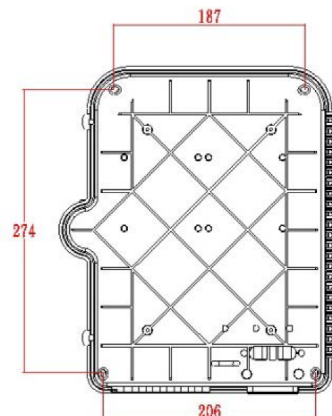

Product Specifications

Feature	Values
Surface mounted	yes
Type of connector	SC
With couplers	yes
Suitable for number of couplers	24
Suitable for type of fibre	Single mode
IP-rating	IP55
Ambient temperature	-40...60 °C
Width	237 mm
Height	317 mm
Depth	101 mm

Excel Enbeam IP55 Fibre Access Terminal Box with 24x Singlemode SC/UPC Simplex Adaptors

Item Code: 208-177

Additional specifications

Features	Values
Capacity	up to 48 Fibres using LC Duplex / 24 using SC simplex
Weight	6 kgs
Material	ABS
Colour	Grey RAL 7035
Entry Cable Diameter	10.35mm to 13.05mm
Humidity	93% at 40 Degrees C
Air Pressure	62kPa - 101kPa

Item Code: 208-177

excel
without compromise.

Product drawing

Dimensions

317mmx 237mmx101mm

Installation Dimensions

274mm x 206mm(187mm)

Part Number Table

Part Number	Description
208-173	Excel Enbeam IP55 Fibre Access Terminal Box Unloaded up to 24x LC Dup. or 24x SC Sim. Adaptors
208-174	Excel Enbeam IP55 Fibre Access Terminal Box with 12x SC/APC Simplex Adaptors
208-175	Excel Enbeam IP55 Fibre Access Terminal Box with 24x SC/APC Simplex Adaptors
208-176	Excel Enbeam IP55 Fibre Access Terminal Box with 12x Singlemode SC/UPC Simplex Adaptors
208-177	Excel Enbeam IP55 Fibre Access Terminal Box with 24x Singlemode SC/UPC Simplex Adaptors
208-178	Excel Enbeam IP55 Fibre Access Terminal Box with 12x OM3 SC/UPC Simplex Adaptors
208-179	Excel Enbeam IP55 Fibre Access Terminal Box with 24x OM3 SC/UPC Simplex Adaptors
208-180	Excel Enbeam IP55 Fibre Access Terminal Box with 12x OM4 SC/UPC Simplex Adaptors
208-181	Excel Enbeam IP55 Fibre Access Terminal Box with 24x OM4 SC/UPC Simplex Adaptors