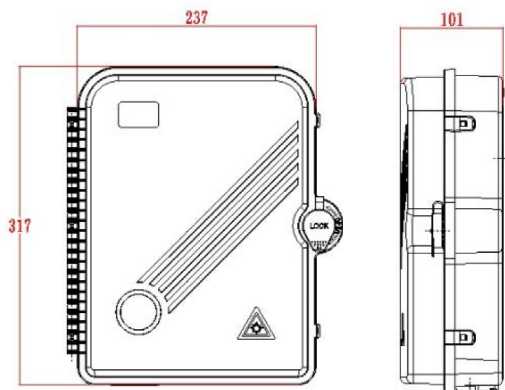

# Excel Enbeam IP55 Fibre Access Terminal Box with 24x Singlemode SC/UPC Simplex Adaptors

Item Code: 208-177

## Product drawing

### Dimensions

317mmx 237mmx101mm

### Installation Dimensions

274mm x 206mm(187mm)