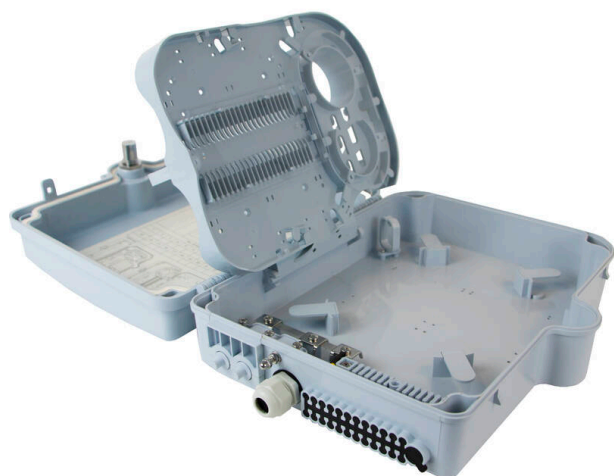

Excel Enbeam IP55 Fibre Access Terminal Box with 24x Singlemode SC/UPC Simplex Adaptors

Item Code: 208-177

excel
without compromise.

Designated splitter area

IP55 Rated

Lockable

Accepts SC simplex Adaptors

RoHS

25 Year system warranty

Product Overview

The Excel Enbeam IP55 Fibre Access Terminal Box has been designed to house 24 SC simplex connections within an IP55 rated housing. Suitable for internal and external applications with branch off cable entry, the hinged splice tray offers the ability to house plc splitters and up to 48 fusion splices.

Product Specifications

Feature	Values
Surface mounted	yes
Type of connector	SC
With couplers	yes
Suitable for number of couplers	24
Suitable for type of fibre	Single mode
IP-rating	IP55
Ambient temperature	-40...60 °C
Width	237 mm
Height	317 mm
Depth	101 mm

Excel Enbeam IP55 Fibre Access Terminal Box with 24x Singlemode SC/UPC Simplex Adaptors

Item Code: 208-177

Additional specifications

Features	Values
Capacity	up to 48 Fibres using LC Duplex / 24 using SC simplex
Weight	6 kgs
Material	ABS
Colour	Grey RAL 7035
Entry Cable Diameter	10.35mm to 13.05mm
Humidity	93% at 40 Degrees C
Air Pressure	62kPa - 101kPa