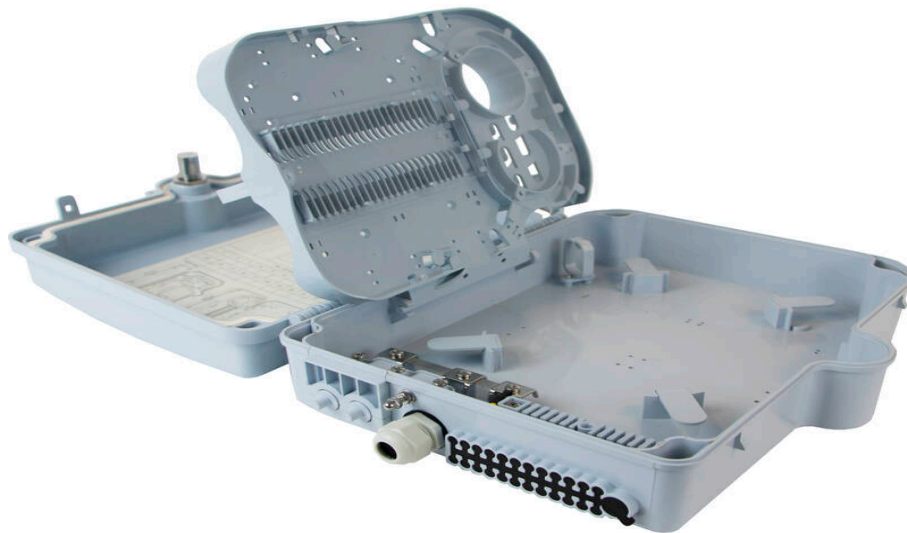

# Excel Enbeam IP55 Fibre Access Terminal Box with 24x Singlemode SC/UPC Simplex Adaptors

Part Code: 208-177

sales@excel-networking.com  
excel-networking.com

## Product Overview

The Excel Enbeam IP55 Fibre Access Terminal Box has been designed to house 24 SC simplex connections within an IP55 rated housing. Suitable for internal and external applications with branch off cable entry, the hinged splice tray offers the ability to house plc splitters and up to 48 fusion splices.

# Excel Enbeam IP55 Fibre Access Terminal Box with 24x Singlemode SC/UPC Simplex Adaptors

Part Code: 208-177

sales@excel-networking.com  
excel-networking.com

Surface mounted	yes
Type of connector	SC
With couplers	yes
Suitable for number of couplers	24
Suitable for type of fibre	Single mode
IP-rating	IP55
Ambient temperature	-40...60 °C
Width	237 mm
Height	317 mm
Depth	101 mm

### Installation Dimensions

274mm x 206mm (187mm)