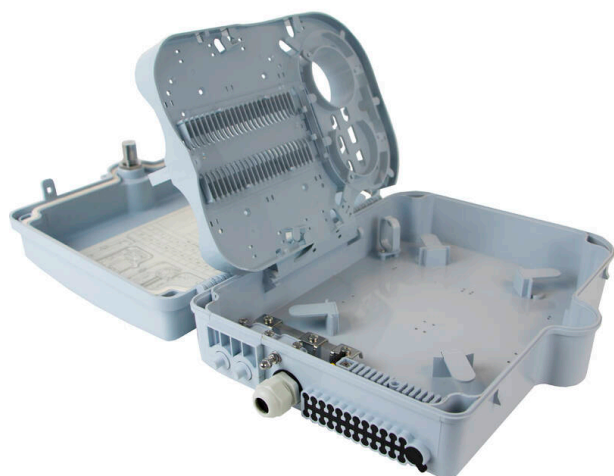

Excel Enbeam IP55 Fibre Access Terminal Box with 24x Singlemode SC/UPC Simplex Adaptors

Item Code: 208-177

excel
without compromise.

✕ Designated splitter area

✕ IP55 Rated

✕ Lockable

✕ Accepts SC simplex Adaptors

✕ RoHS

✕ 25 Year system warranty

Product Overview

The Excel Enbeam IP55 Fibre Access Terminal Box has been designed to house 24 SC simplex connections within an IP55 rated housing. Suitable for internal and external applications with branch off cable entry, the hinged splice tray offers the ability to house plc splitters and up to 48 fusion splices.

Product Specifications

Feature	Values
Surface mounted	yes
Type of connector	SC
With couplers	yes
Suitable for number of couplers	24
Suitable for type of fibre	Single mode
IP-rating	IP55
Ambient temperature	-40...60 °C
Width	237 mm
Height	317 mm
Depth	101 mm

Excel Enbeam IP55 Fibre Access Terminal Box with 24x Singlemode SC/UPC Simplex Adaptors

Item Code: 208-177

Additional specifications

Features	Values
Capacity	up to 48 Fibres using LC Duplex / 24 using SC simplex
Weight	6 kgs
Material	ABS
Colour	Grey RAL 7035
Entry Cable Diameter	10.35mm to 13.05mm
Humidity	93% at 40 Degrees C
Air Pressure	62kPa - 101kPa