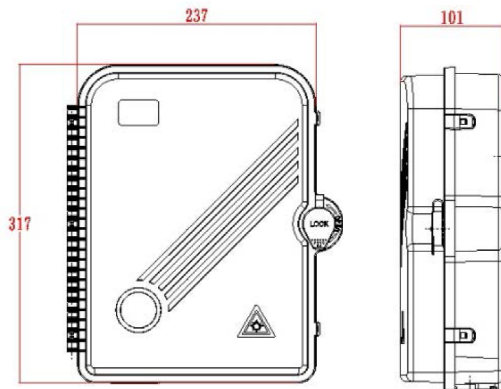

## Additional specifications

Features	Values
Capacity	up to 48 Fibres using LC Duplex / 24 using SC simplex
Weight	6 kgs
Material	ABS
Colour	Grey RAL 7035
Entry Cable Diameter	10.35mm to 13.05mm
Humidity	93% at 40 Degrees C
Air Pressure	62kPa - 101kPa

## Product drawing

### Dimensions

317mm x 237mm x 101mm

### Installation Dimensions

274mm x 206mm (187mm)