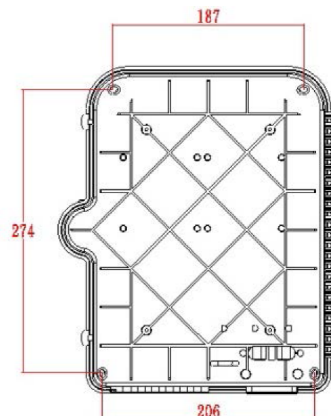

## Product Specifications

Feature	Values
Surface mounted	yes
Type of connector	SC
With couplers	yes
Suitable for number of couplers	24
Suitable for type of fibre	Single mode
IP-rating	IP55
Ambient temperature	-40...60 °C
Width	237 mm
Height	317 mm
Depth	101 mm

## Product drawing

### Dimensions

317mmx 237mmx101mm

### Installation Dimensions

274mm x 206mm(187mm)