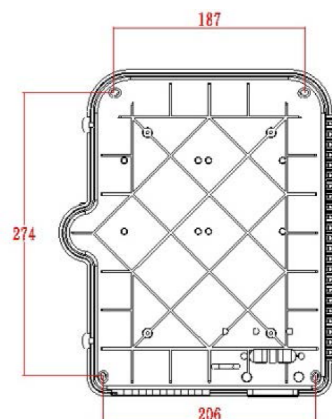

Installation Dimensions

274mm x 206mm(187mm)

Part Number Table

Part Number	Description
208-173	Excel Enbeam IP55 Fibre Access Terminal Box Unloaded up to 24x LC Dup. or 24x SC Sim. Adaptors
208-174	Excel Enbeam IP55 Fibre Access Terminal Box with 12x SC/APC Simplex Adaptors
208-175	Excel Enbeam IP55 Fibre Access Terminal Box with 24x SC/APC Simplex Adaptors
208-176	Excel Enbeam IP55 Fibre Access Terminal Box with 12x Singlemode SC/UPC Simplex Adaptors
208-177	Excel Enbeam IP55 Fibre Access Terminal Box with 24x Singlemode SC/UPC Simplex Adaptors
208-178	Excel Enbeam IP55 Fibre Access Terminal Box with 12x OM3 SC/UPC Simplex Adaptors
208-179	Excel Enbeam IP55 Fibre Access Terminal Box with 24x OM3 SC/UPC Simplex Adaptors
208-180	Excel Enbeam IP55 Fibre Access Terminal Box with 12x OM4 SC/UPC Simplex Adaptors
208-181	Excel Enbeam IP55 Fibre Access Terminal Box with 24x OM4 SC/UPC Simplex Adaptors

Excel is a world class premium performing end to end infrastructure solution designed, Manufactured, supported and delivered without compromise.

Contact us at sales@excel-networking.com

E&OE. Excel is a registered trade name of Mayflex Holdings Ltd.