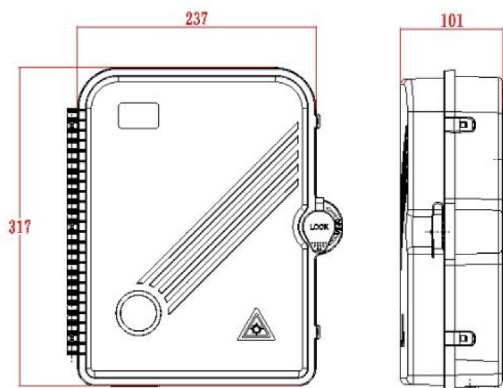

Surface mounted	yes
Type of connector	SC
With couplers	yes
Suitable for number of couplers	24
Suitable for type of fibre	Single mode
IP-rating	IP55
Ambient temperature	-40...60 °C
Width	237 mm
Height	317 mm
Depth	101 mm

Additional specifications

Features	Values
Capacity	up to 48 Fibres using LC Duplex / 24 using SC simplex
Weight	6 kgs
Material	ABS
Colour	Grey RAL 7035
Entry Cable Diameter	10.35mm to 13.05mm
Humidity	93% at 40 Degrees C
Air Pressure	62kPa - 101kPa

Excel Enbeam IP55 Fibre Access Terminal Box with 24x Singlemode SC/UPC Simplex Adaptors

Part Code: 208-177

sales@excel-networking.com
excel-networking.com

Included accessories

Accessories	Quantity
Splice protectors	24
Nylon cable tie	10
sealing plugs	24
Wall fixings (sets)	1

Product drawing

Dimensions

317mm x 237mm x 101mm

Installation Dimensions

274mm x 206mm (187mm)

Part Code Table

Part Code	Description
208-173	Excel Enbeam IP55 Fibre Access Terminal Box Unloaded up to 24x LC Dup. or 24x SC Sim. Adaptors
208-174	Excel Enbeam IP55 Fibre Access Terminal Box with 12x SC/APC Simplex Adaptors
208-175	Excel Enbeam IP55 Fibre Access Terminal Box with 24x SC/APC Simplex