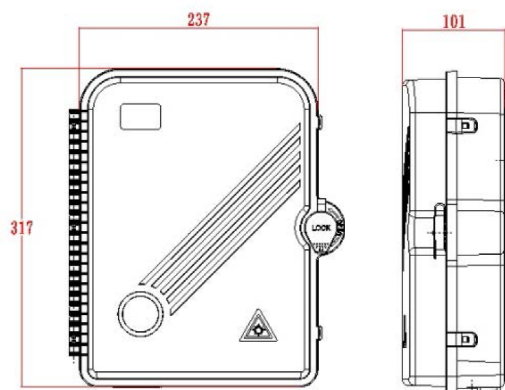

Excel Enbeam IP55 Fibre Access Terminal Box with 24x Singlemode SC/UPC Simplex Adaptors

Item Code: 208-177

Product drawing

Dimensions

317mmx 237mmx101mm