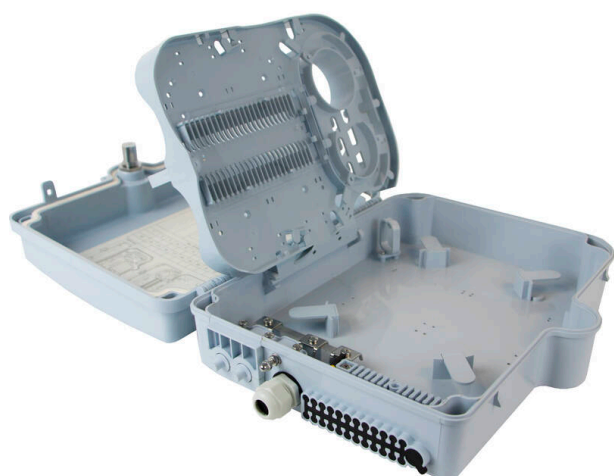

# Excel Enbeam IP55 Fibre Access Terminal Box with 24x Singlemode SC/UPC Simplex Adaptors

Item Code: 208-177

**excel**  
without compromise.

Designated splitter area

IP55 Rated

Lockable

Accepts SC simplex Adaptors

## Product Overview

The Excel Enbeam IP55 Fibre Access Terminal Box has been designed to house 24 SC simplex connections within an IP55 rated housing. Suitable for internal and external applications with branch off cable entry, the hinged splice tray offers the ability to house plc splitters and up to 48 fusion splices.

## Product Specifications

Feature	Values
Surface mounted	yes
Type of connector	SC
With couplers	yes
Suitable for number of couplers	24
Suitable for type of fibre	Single mode
IP-rating	IP55
Ambient temperature	-40...60 °C
Width	237 mm
Height	317 mm
Depth	101 mm

# Excel Enbeam IP55 Fibre Access Terminal Box with 24x Singlemode SC/UPC Simplex Adaptors

Item Code: 208-177