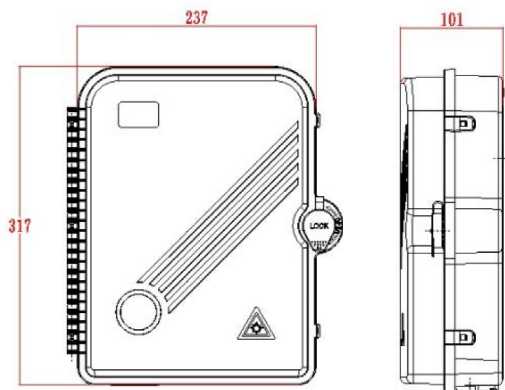

Excel Enbeam IP55 Fibre Access Terminal Box with 24x Singlemode SC/UPC Simplex Adaptors

Item Code: 208-177

Product drawing

Dimensions

317mmx 237mmx101mm