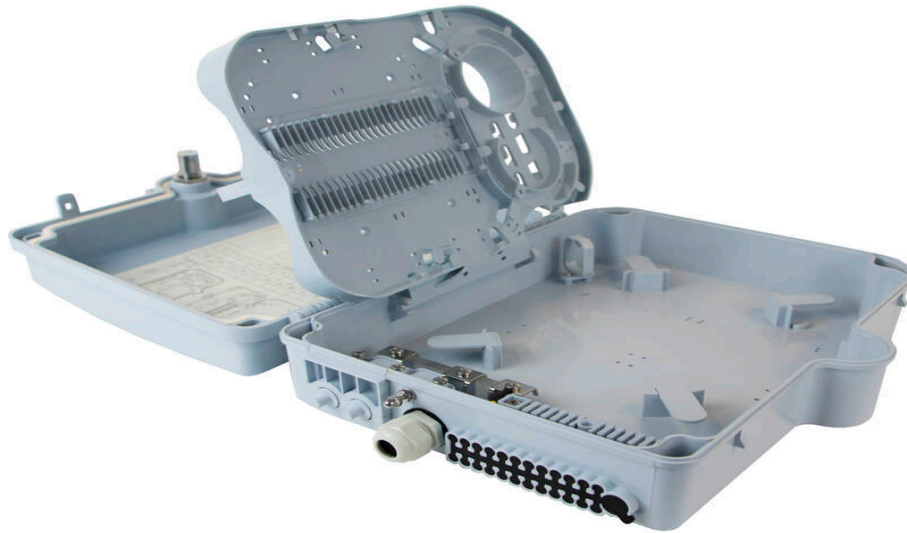

Excel Enbeam IP55 Fibre Access Terminal Box with 24x Singlemode SC/UPC Simplex Adaptors

Part Code: 208-177

sales@excel-networking.com
excel-networking.com

Main Features

- / Designated splitter area
- / Lockable
- / RoHS
- / IP55 Rated
- / Accepts SC simplex Adaptors
- / 25 Year system warranty

Product Overview

The Excel Enbeam IP55 Fibre Access Terminal Box has been designed to house 24 SC simplex connections within an IP55 rated housing. Suitable for internal and external applications with branch off cable entry, the hinged splice tray offers the ability to house plc splitters and up to 48 fusion splices.

Product Specifications

Feature	Values
---------	--------

Excel Enbeam IP55 Fibre Access Terminal Box with 24x Singlemode SC/UPC Simplex Adaptors

Part Code: 208-177

sales@excel-networking.com
excel-networking.com

Surface mounted	yes
Type of connector	SC
With couplers	yes
Suitable for number of couplers	24
Suitable for type of fibre	Single mode
IP-rating	IP55
Ambient temperature	-40...60 °C
Width	237 mm
Height	317 mm
Depth	101 mm