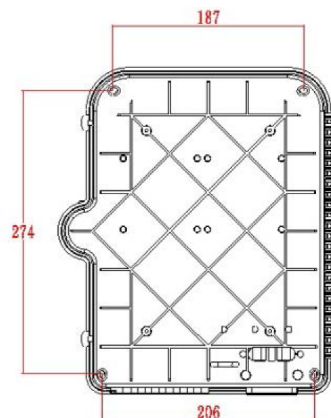

Surface mounted	yes
Type of connector	SC
With couplers	yes
Suitable for number of couplers	24
Suitable for type of fibre	Single mode
IP-rating	IP55
Ambient temperature	-40...60 °C
Width	237 mm
Height	317 mm
Depth	101 mm

Additional specifications

Features	Values
Capacity	up to 48 Fibres using LC Duplex / 24 using SC simplex
Weight	6 kgs
Material	ABS
Colour	Grey RAL 7035
Entry Cable Diameter	10.35mm to 13.05mm
Humidity	93% at 40 Degrees C
Air Pressure	62kPa - 101kPa

Product drawing

Dimensions

317mm x 237mm x 101mm

Installation Dimensions

274mm x 206mm (187mm)

Part Code Table

Part Code	Description
208-173	Excel Enbeam IP55 Fibre Access Terminal Box Unloaded up to 24x LC Dup. or 24x SC Sim. Adaptors
208-174	Excel Enbeam IP55 Fibre Access Terminal Box with 12x SC/APC Simplex Adaptors
208-175	Excel Enbeam IP55 Fibre Access Terminal Box with 24x SC/APC Simplex

Excel Enbeam IP55 Fibre Access Terminal Box with 24x Singlemode SC/UPC Simplex Adaptors

Part Code: 208-177

sales@excel-networking.com
excel-networking.com

Adaptors

208-176	Excel Enbeam IP55 Fibre Access Terminal Box with 12x Singlemode SC/UPC Simplex Adaptors
208-177	Excel Enbeam IP55 Fibre Access Terminal Box with 24x Singlemode SC/UPC Simplex Adaptors
208-178	Excel Enbeam IP55 Fibre Access Terminal Box with 12x OM3 SC/UPC Simplex Adaptors
208-179	Excel Enbeam IP55 Fibre Access Terminal Box with 24x OM3 SC/UPC Simplex Adaptors
208-180	Excel Enbeam IP55 Fibre Access Terminal Box with 12x OM4 SC/UPC Simplex Adaptors
208-181	Excel Enbeam IP55 Fibre Access Terminal Box with 24x OM4 SC/UPC Simplex Adaptors