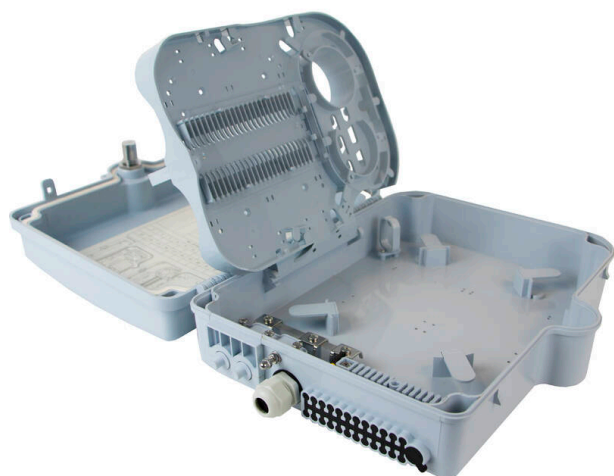

# Excel Enbeam IP55 Fibre Access Terminal Box with 24x Singlemode SC/UPC Simplex Adaptors

Item Code: 208-177

**excel**  
without compromise.

✕ Designated splitter area

✕ IP55 Rated

✕ Lockable

✕ Accepts SC simplex Adaptors

## Product Overview

The Excel Enbeam IP55 Fibre Access Terminal Box has been designed to house 24 SC simplex connections within an IP55 rated housing. Suitable for internal and external applications with branch off cable entry, the hinged splice tray offers the ability to house plc splitters and up to 48 fusion splices.

## Product Specifications

Feature	Values
Surface mounted	yes
Type of connector	SC
With couplers	yes
Suitable for number of couplers	24
Suitable for type of fibre	Single mode
IP-rating	IP55
Ambient temperature	-40...60 °C
Width	237 mm
Height	317 mm
Depth	101 mm

# Excel Enbeam IP55 Fibre Access Terminal Box with 24x Singlemode SC/UPC Simplex Adaptors

Item Code: 208-177