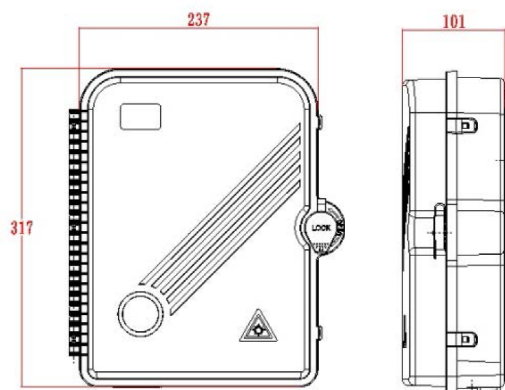

# Excel Enbeam IP55 Fibre Access Terminal Box with 24x Singlemode SC/UPC Simplex Adaptors

Item Code: 208-177

## Product drawing

### Dimensions

317mmx 237mmx101mm

### Installation Dimensions

274mm x 206mm(187mm)