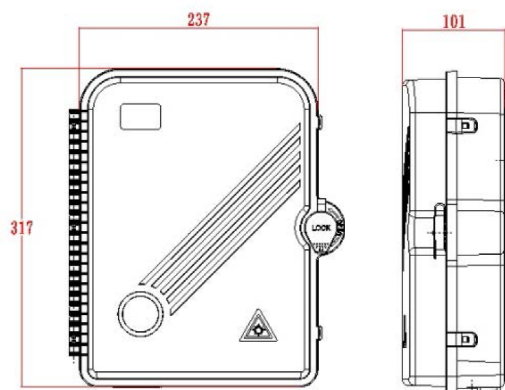

Product Specifications

Feature	Values
Surface mounted	yes
Type of connector	SC
With couplers	yes
Suitable for number of couplers	24
Suitable for type of fibre	Multi mode
IP-rating	IP55
Ambient temperature	-40...60 °C
Width	237 mm
Height	317 mm
Depth	101 mm

Excel Enbeam IP55 Fibre Access Terminal Box with 12x OM3 SC/UPC Simplex Adaptors

Item Code: 208-178

Additional specifications

Features	Values
Capacity	up to 48 Fibres using LC Duplex / 24 using SC simplex
Weight	6 kgs
Material	ABS
Colour	Grey RAL 7035
Entry Cable Diameter	10.35mm to 13.05mm
Humidity	93% at 40 Degrees C
Air Pressure	62kPa - 101kPa

Included accessories

Accessories	Quantity
Splice protectors	24
Nylon cable tie	10
sealing plugs	24
Wall fixings (sets)	1

Excel Enbeam IP55 Fibre Access Terminal Box with 12x OM3 SC/UPC Simplex Adaptors

Item Code: 208-178

excel
without compromise.

Product drawing

Dimensions

317mm x 237mm x 101mm

Installation Dimensions

274mm x 206mm (187mm)

Part Number Table

Part Number	Description
208-173	Excel Enbeam IP55 Fibre Access Terminal Box Unloaded up to 24x LC Dup. or 24x SC Sim. Adaptors
208-174	Excel Enbeam IP55 Fibre Access Terminal Box with 12x SC/APC Simplex Adaptors
208-175	Excel Enbeam IP55 Fibre Access Terminal Box with 24x SC/APC Simplex Adaptors
208-176	Excel Enbeam IP55 Fibre Access Terminal Box with 12x Singlemode SC/UPC Simplex Adaptors
208-177	Excel Enbeam IP55 Fibre Access Terminal Box with 24x Singlemode SC/UPC Simplex Adaptors
208-178	Excel Enbeam IP55 Fibre Access Terminal Box with 12x OM3 SC/UPC Simplex Adaptors
208-179	Excel Enbeam IP55 Fibre Access Terminal Box with 24x OM3 SC/UPC Simplex Adaptors
208-180	Excel Enbeam IP55 Fibre Access Terminal Box with 12x OM4 SC/UPC Simplex Adaptors
208-181	Excel Enbeam IP55 Fibre Access Terminal Box with 24x OM4 SC/UPC Simplex Adaptors