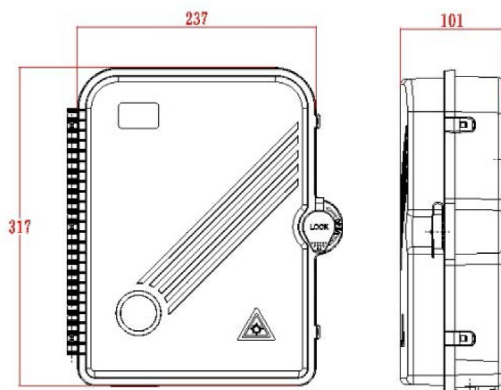

Surface mounted	yes
Type of connector	SC
With couplers	yes
Suitable for number of couplers	24
Suitable for type of fibre	Multi mode
IP-rating	IP55
Ambient temperature	-40...60 °C
Width	237 mm
Height	317 mm
Depth	101 mm

Additional specifications

Features	Values
Capacity	up to 48 Fibres using LC Duplex / 24 using SC simplex
Weight	6 kgs
Material	ABS
Colour	Grey RAL 7035
Entry Cable Diameter	10.35mm to 13.05mm
Humidity	93% at 40 Degrees C
Air Pressure	62kPa - 101kPa

Excel Enbeam IP55 Fibre Access Terminal Box with 12x OM3 SC/UPC Simplex Adaptors

Part Code: 208-178

sales@excel-networking.com
excel-networking.com

Included accessories

Accessories	Quantity
Splice protectors	24
Nylon cable tie	10
sealing plugs	24
Wall fixings (sets)	1

Product drawing

Dimensions

317mm x 237mm x 101mm

Installation Dimensions

274mm x 206mm (187mm)

Part Code Table

Part Code	Description
208-173	Excel Enbeam IP55 Fibre Access Terminal Box Unloaded up to 24x LC Dup. or 24x SC Sim. Adaptors
208-174	Excel Enbeam IP55 Fibre Access Terminal Box with 12x SC/APC Simplex Adaptors
208-175	Excel Enbeam IP55 Fibre Access Terminal Box with 24x SC/APC Simplex