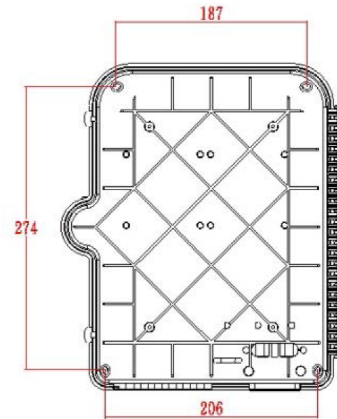

Surface mounted	yes
Type of connector	SC
With couplers	yes
Suitable for number of couplers	24
Suitable for type of fibre	Multi mode
IP-rating	IP55
Ambient temperature	-40...60 °C
Width	237 mm
Height	317 mm
Depth	101 mm

Additional specifications

Features	Values
Capacity	up to 48 Fibres using LC Duplex / 24 using SC simplex
Weight	6 kgs
Material	ABS
Colour	Grey RAL 7035
Entry Cable Diameter	10.35mm to 13.05mm
Humidity	93% at 40 Degrees C
Air Pressure	62kPa - 101kPa

Product drawing

Dimensions

317mm x 237mm x 101mm

Installation Dimensions

274mm x 206mm (187mm)

Part Code Table

Part Code	Description
208-173	Excel Enbeam IP55 Fibre Access Terminal Box Unloaded up to 24x LC Dup. or 24x SC Sim. Adaptors
208-174	Excel Enbeam IP55 Fibre Access Terminal Box with 12x SC/APC Simplex Adaptors
208-175	Excel Enbeam IP55 Fibre Access Terminal Box with 24x SC/APC Simplex

Excel Enbeam IP55 Fibre Access Terminal Box with 12x OM3 SC/UPC Simplex Adaptors

Part Code: 208-178

sales@excel-networking.com
excel-networking.com

Adaptors

208-176	Excel Enbeam IP55 Fibre Access Terminal Box with 12x Singlemode SC/UPC Simplex Adaptors
208-177	Excel Enbeam IP55 Fibre Access Terminal Box with 24x Singlemode SC/UPC Simplex Adaptors
208-178	Excel Enbeam IP55 Fibre Access Terminal Box with 12x OM3 SC/UPC Simplex Adaptors
208-179	Excel Enbeam IP55 Fibre Access Terminal Box with 24x OM3 SC/UPC Simplex Adaptors
208-180	Excel Enbeam IP55 Fibre Access Terminal Box with 12x OM4 SC/UPC Simplex Adaptors
208-181	Excel Enbeam IP55 Fibre Access Terminal Box with 24x OM4 SC/UPC Simplex Adaptors