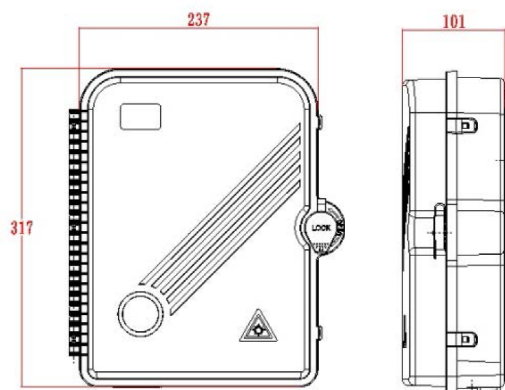

Product Specifications

| Feature | Values |
|---------------------------------|-------------|
| Surface mounted | yes |
| Type of connector | SC |
| With couplers | yes |
| Suitable for number of couplers | 24 |
| Suitable for type of fibre | Multi mode |
| IP-rating | IP55 |
| Ambient temperature | -40...60 °C |
| Width | 237 mm |
| Height | 317 mm |
| Depth | 101 mm |

Excel Enbeam IP55 Fibre Access Terminal Box with 12x OM3 SC/UPC Simplex Adaptors

Item Code: 208-178

Additional specifications

| Features | Values |
|----------------------|---|
| Capacity | up to 48 Fibres using LC Duplex / 24 using SC simplex |
| Weight | 6 kgs |
| Material | ABS |
| Colour | Grey RAL 7035 |
| Entry Cable Diameter | 10.35mm to 13.05mm |
| Humidity | 93% at 40 Degrees C |
| Air Pressure | 62kPa - 101kPa |

Included accessories

| Accessories | Quantity |
|---------------------|----------|
| Splice protectors | 24 |
| Nylon cable tie | 10 |
| sealing plugs | 24 |
| Wall fixings (sets) | 1 |

Excel Enbeam IP55 Fibre Access Terminal Box with 12x OM3 SC/UPC Simplex Adaptors

Item Code: 208-178

excel
without compromise.

Product drawing

Dimensions

317mmx 237mmx101mm

Installation Dimensions

274mm x 206mm(187mm)

Part Number Table