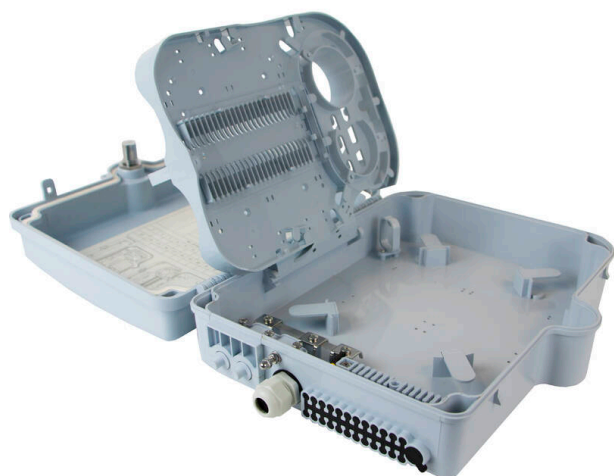

# Excel Enbeam IP55 Fibre Access Terminal Box with 12x OM3 SC/UPC Simplex Adaptors

Item Code: 208-178

**excel**  
without compromise.

✕ Designated splitter area

✕ IP55 Rated

✕ Lockable

✕ Accepts SC simplex Adaptors

## Product Overview

The Excel Enbeam IP55 Fibre Access Terminal Box has been designed to house 24 SC simplex connections within an IP55 rated housing. Suitable for internal and external applications with branch off cable entry, the hinged splice tray offers the ability to house plc splitters and up to 48 fusion splices.

## Product Specifications

Feature	Values
Surface mounted	yes
Type of connector	SC
With couplers	yes
Suitable for number of couplers	24
Suitable for type of fibre	Multi mode
IP-rating	IP55
Ambient temperature	-40...60 °C
Width	237 mm
Height	317 mm
Depth	101 mm

# Excel Enbeam IP55 Fibre Access Terminal Box with 12x OM3 SC/UPC Simplex Adaptors

Item Code: 208-178