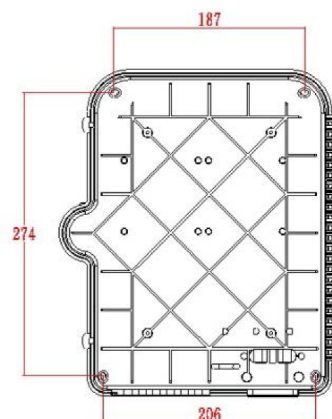

Product Specifications

Feature	Values
Surface mounted	yes
Type of connector	SC
With couplers	yes
Suitable for number of couplers	24
Suitable for type of fibre	Multi mode
IP-rating	IP55
Ambient temperature	-40...60 °C
Width	237 mm
Height	317 mm
Depth	101 mm

Excel Enbeam IP55 Fibre Access Terminal Box with 12x OM3 SC/UPC Simplex Adaptors

Item Code: 208-178

Additional specifications

Features	Values
Capacity	up to 48 Fibres using LC Duplex / 24 using SC simplex
Weight	6 kgs
Material	ABS
Colour	Grey RAL 7035
Entry Cable Diameter	10.35mm to 13.05mm
Humidity	93% at 40 Degrees C
Air Pressure	62kPa - 101kPa

excel
without compromise.

Product drawing

Dimensions

317mmx 237mmx101mm

Installation Dimensions

274mm x 206mm(187mm)

Part Number Table

Part Number	Description
208-173	Excel Enbeam IP55 Fibre Access Terminal Box Unloaded up to 24x LC Dup. or 24x SC Sim. Adaptors
208-174	Excel Enbeam IP55 Fibre Access Terminal Box with 12x SC/APC Simplex Adaptors
208-175	Excel Enbeam IP55 Fibre Access Terminal Box with 24x SC/APC Simplex Adaptors
208-176	Excel Enbeam IP55 Fibre Access Terminal Box with 12x Singlemode SC/UPC Simplex Adaptors
208-177	Excel Enbeam IP55 Fibre Access Terminal Box with 24x Singlemode SC/UPC Simplex Adaptors
208-178	Excel Enbeam IP55 Fibre Access Terminal Box with 12x OM3 SC/UPC Simplex Adaptors
208-179	Excel Enbeam IP55 Fibre Access Terminal Box with 24x OM3 SC/UPC Simplex Adaptors
208-180	Excel Enbeam IP55 Fibre Access Terminal Box with 12x OM4 SC/UPC Simplex Adaptors
208-181	Excel Enbeam IP55 Fibre Access Terminal Box with 24x OM4 SC/UPC Simplex Adaptors