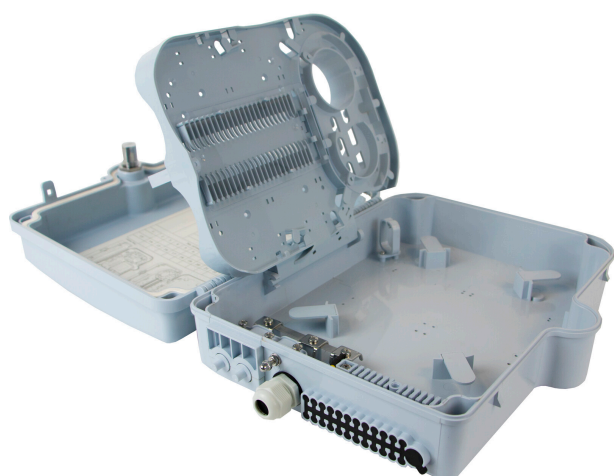

Excel Enbeam IP55 Fibre Access Terminal Box with 12x OM3 SC/UPC Simplex Adaptors

Item Code: 208-178

excel
without compromise.

✕ Designated splitter area

✕ IP55 Rated

✕ Lockable

✕ Accepts SC simplex Adaptors

✕ RoHS

✕ 25 Year system warranty

Product Overview

The Excel Enbeam IP55 Fibre Access Terminal Box has been designed to house 24 SC simplex connections within an IP55 rated housing. Suitable for internal and external applications with branch off cable entry, the hinged splice tray offers the ability to house plc splitters and up to 48 fusion splices.

Product Specifications

Feature	Values
Surface mounted	yes
Type of connector	SC
With couplers	yes
Suitable for number of couplers	24
Suitable for type of fibre	Multi mode
IP-rating	IP55
Ambient temperature	-40...60 °C
Width	237 mm
Height	317 mm
Depth	101 mm

Excel Enbeam IP55 Fibre Access Terminal Box with 12x OM3 SC/UPC Simplex Adaptors

Item Code: 208-178

Additional specifications

Features	Values
Capacity	up to 48 Fibres using LC Duplex / 24 using SC simplex
Weight	6 kgs
Material	ABS
Colour	Grey RAL 7035
Entry Cable Diameter	10.35mm to 13.05mm
Humidity	93% at 40 Degrees C
Air Pressure	62kPa - 101kPa