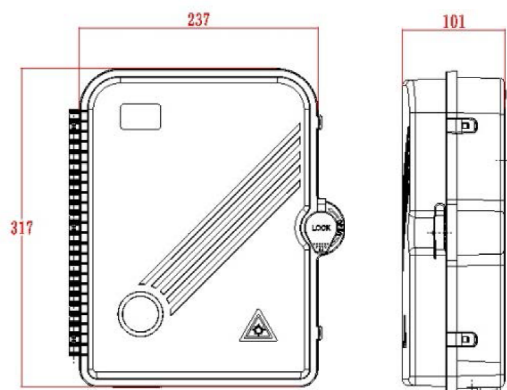

# Excel Enbeam IP55 Fibre Access Terminal Box with 12x OM3 SC/UPC Simplex Adaptors

Item Code: 208-178

## Product drawing

### Dimensions

317mm x 237mm x 101mm

### Installation Dimensions

274mm x 206mm (187mm)