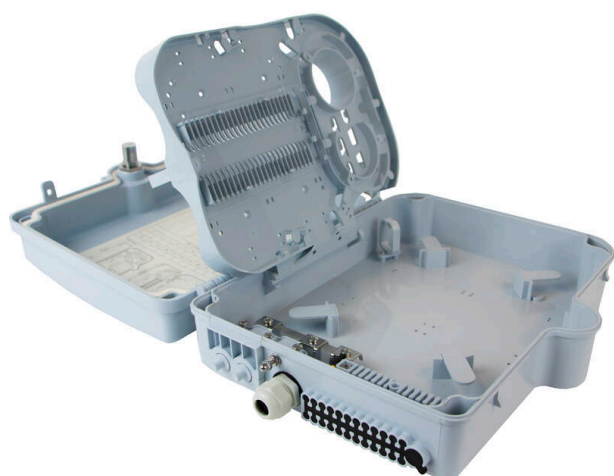

Excel Enbeam IP55 Fibre Access Terminal Box with 12x OM3 SC/UPC Simplex Adaptors

Item Code: 208-178

excel
without compromise.

✕ Designated splitter area

✕ IP55 Rated

✕ Lockable

✕ Accepts SC simplex Adaptors

✕ RoHS

✕ 25 Year system warranty

Product Overview

The Excel Enbeam IP55 Fibre Access Terminal Box has been designed to house 24 SC simplex connections within an IP55 rated housing. Suitable for internal and external applications with branch off cable entry, the hinged splice tray offers the ability to house plc splitters and up to 48 fusion splices.

Product Specifications

Feature	Values
Surface mounted	yes
Type of connector	SC
With couplers	yes
Suitable for number of couplers	24
Suitable for type of fibre	Multi mode
IP-rating	IP55
Ambient temperature	-40...60 °C
Width	237 mm
Height	317 mm
Depth	101 mm

Excel Enbeam IP55 Fibre Access Terminal Box with 12x OM3 SC/UPC Simplex Adaptors

Item Code: 208-178

Additional specifications

Features	Values
Capacity	up to 48 Fibres using LC Duplex / 24 using SC simplex
Weight	6 kgs
Material	ABS
Colour	Grey RAL 7035
Entry Cable Diameter	10.35mm to 13.05mm
Humidity	93% at 40 Degrees C
Air Pressure	62kPa - 101kPa