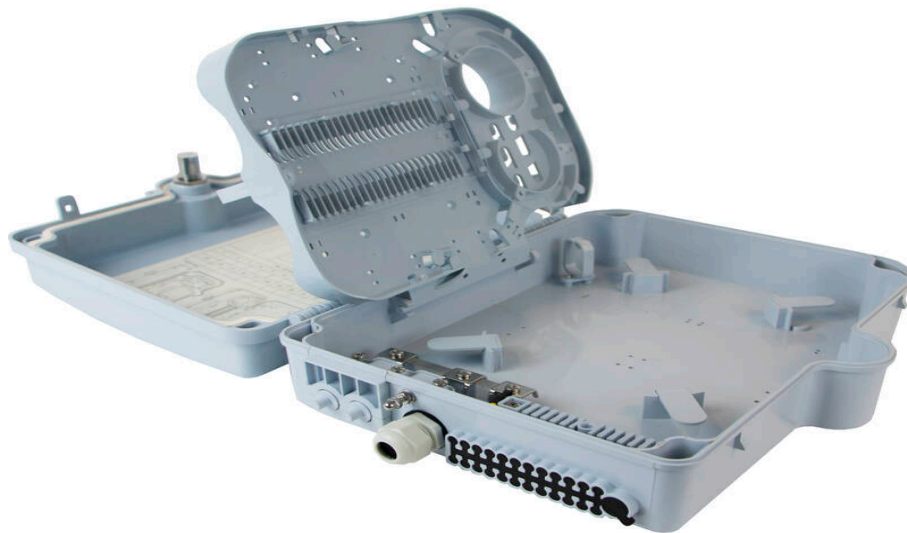

Excel Enbeam IP55 Fibre Access Terminal Box with 12x OM3 SC/UPC Simplex Adaptors

Part Code: 208-178

sales@excel-networking.com
excel-networking.com

Main Features

- / Designated splitter area
- / Lockable
- / RoHS
- / IP55 Rated
- / Accepts SC simplex Adaptors
- / 25 Year system warranty

Product Overview

The Excel Enbeam IP55 Fibre Access Terminal Box has been designed to house 24 SC simplex connections within an IP55 rated housing. Suitable for internal and external applications with branch off cable entry, the hinged splice tray offers the ability to house plc splitters and up to 48 fusion splices.

Product Specifications

Feature	Values
---------	--------

Excel Enbeam IP55 Fibre Access Terminal Box with 12x OM3 SC/UPC Simplex Adaptors

Part Code: 208-178

sales@excel-networking.com
excel-networking.com

Surface mounted	yes
Type of connector	SC
With couplers	yes
Suitable for number of couplers	24
Suitable for type of fibre	Multi mode
IP-rating	IP55
Ambient temperature	-40...60 °C
Width	237 mm
Height	317 mm
Depth	101 mm