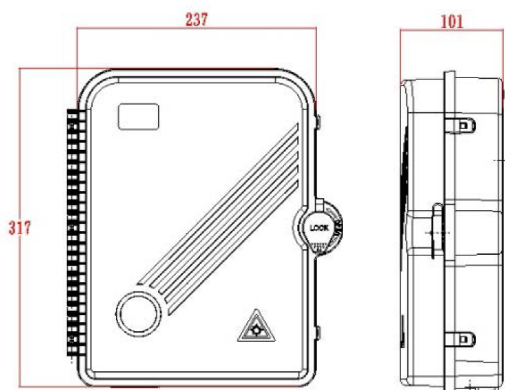

Product Specifications

Feature	Values
Surface mounted	yes
Type of connector	SC
With couplers	yes
Suitable for number of couplers	24
Suitable for type of fibre	Multi mode
IP-rating	IP55
Ambient temperature	-40...60 °C
Width	237 mm
Height	317 mm
Depth	101 mm

Excel Enbeam IP55 Fibre Access Terminal Box with 12x OM3 SC/UPC Simplex Adaptors

Item Code: 208-178

Additional specifications

Features	Values
Capacity	up to 48 Fibres using LC Duplex / 24 using SC simplex
Weight	6 kgs
Material	ABS
Colour	Grey RAL 7035
Entry Cable Diameter	10.35mm to 13.05mm
Humidity	93% at 40 Degrees C
Air Pressure	62kPa - 101kPa

Included accessories

Accessories	Quantity
Splice protectors	24
Nylon cable tie	10
sealing plugs	24
Wall fixings (sets)	1

Excel Enbeam IP55 Fibre Access Terminal Box with 12x OM3 SC/UPC Simplex Adaptors

Item Code: 208-178

excel
without compromise.

Product drawing

Dimensions

317mmx 237mmx101mm

Installation Dimensions

274mm x 206mm(187mm)

Part Number Table

Part Number	Description
208-173	Excel Enbeam IP55 Fibre Access Terminal Box Unloaded up to 24x LC Dup. or 24x SC Sim. Adaptors
208-174	Excel Enbeam IP55 Fibre Access Terminal Box with 12x SC/APC Simplex Adaptors
208-175	Excel Enbeam IP55 Fibre Access Terminal Box with 24x SC/APC Simplex Adaptors
208-176	Excel Enbeam IP55 Fibre Access Terminal Box with 12x Singlemode SC/UPC Simplex Adaptors
208-177	Excel Enbeam IP55 Fibre Access Terminal Box with 24x Singlemode SC/UPC Simplex Adaptors
208-178	Excel Enbeam IP55 Fibre Access Terminal Box with 12x OM3 SC/UPC Simplex Adaptors
208-179	Excel Enbeam IP55 Fibre Access Terminal Box with 24x OM3 SC/UPC Simplex Adaptors
208-180	Excel Enbeam IP55 Fibre Access Terminal Box with 12x OM4 SC/UPC Simplex Adaptors
208-181	Excel Enbeam IP55 Fibre Access Terminal Box with 24x OM4 SC/UPC Simplex Adaptors