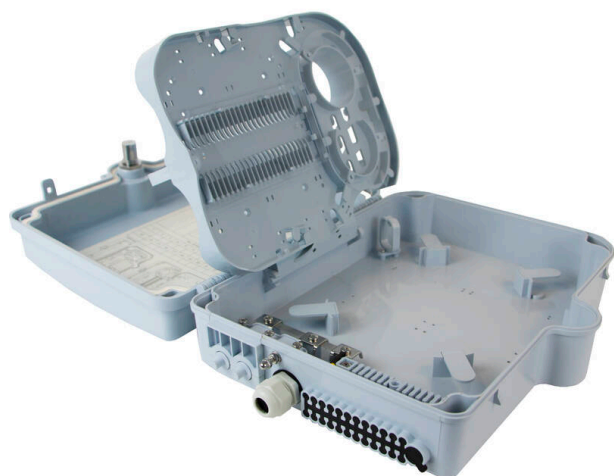

Excel Enbeam IP55 Fibre Access Terminal Box with 12x OM3 SC/UPC Simplex Adaptors

Item Code: 208-178

excel
without compromise.

Designated splitter area

IP55 Rated

Lockable

Accepts SC simplex Adaptors

RoHS

25 Year system warranty

Product Overview

The Excel Enbeam IP55 Fibre Access Terminal Box has been designed to house 24 SC simplex connections within an IP55 rated housing. Suitable for internal and external applications with branch off cable entry, the hinged splice tray offers the ability to house plc splitters and up to 48 fusion splices.

Product Specifications

| Feature | Values |
|---------------------------------|-------------|
| Surface mounted | yes |
| Type of connector | SC |
| With couplers | yes |
| Suitable for number of couplers | 24 |
| Suitable for type of fibre | Multi mode |
| IP-rating | IP55 |
| Ambient temperature | -40...60 °C |
| Width | 237 mm |
| Height | 317 mm |
| Depth | 101 mm |

Excel Enbeam IP55 Fibre Access Terminal Box with 12x OM3 SC/UPC Simplex Adaptors

Item Code: 208-178

Additional specifications

| Features | Values |
|----------------------|---|
| Capacity | up to 48 Fibres using LC Duplex / 24 using SC simplex |
| Weight | 6 kgs |
| Material | ABS |
| Colour | Grey RAL 7035 |
| Entry Cable Diameter | 10.35mm to 13.05mm |
| Humidity | 93% at 40 Degrees C |
| Air Pressure | 62kPa - 101kPa |