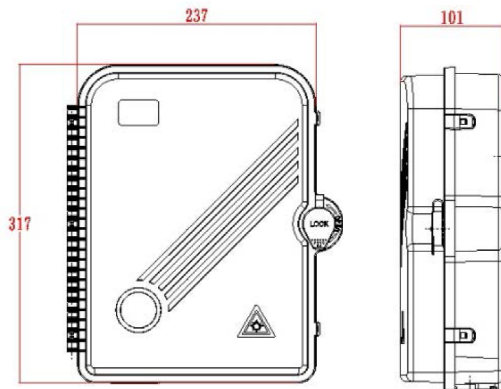

Surface mounted	yes
Type of connector	SC
With couplers	yes
Suitable for number of couplers	24
Suitable for type of fibre	Multi mode
IP-rating	IP55
Ambient temperature	-40...60 °C
Width	237 mm
Height	317 mm
Depth	101 mm

Additional specifications

Features	Values
Capacity	up to 48 Fibres using LC Duplex / 24 using SC simplex
Weight	6 kgs
Material	ABS
Colour	Grey RAL 7035
Entry Cable Diameter	10.35mm to 13.05mm
Humidity	93% at 40 Degrees C
Air Pressure	62kPa - 101kPa

Excel Enbeam IP55 Fibre Access Terminal Box with 12x OM3 SC/UPC Simplex Adaptors

Part Code: 208-178

sales@excel-networking.com
excel-networking.com

Included accessories

Accessories	Quantity
Splice protectors	24
Nylon cable tie	10
sealing plugs	24
Wall fixings (sets)	1

Product drawing

Dimensions

317mm x 237mm x 101mm

Installation Dimensions

274mm x 206mm (187mm)

Part Code Table

Part Code	Description
208-173	Excel Enbeam IP55 Fibre Access Terminal Box Unloaded up to 24x LC Dup. or 24x SC Sim. Adaptors
208-174	Excel Enbeam IP55 Fibre Access Terminal Box with 12x SC/APC Simplex Adaptors
208-175	Excel Enbeam IP55 Fibre Access Terminal Box with 24x SC/APC Simplex