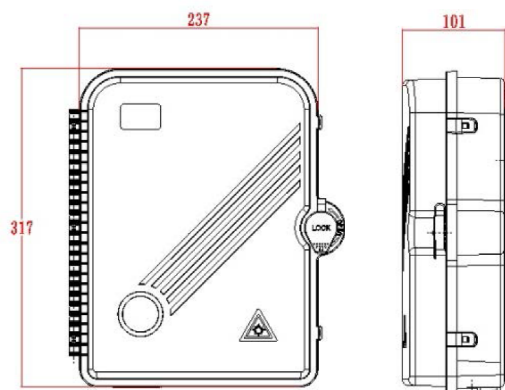

# Excel Enbeam IP55 Fibre Access Terminal Box with 12x OM3 SC/UPC Simplex Adaptors

Item Code: 208-178

## Product drawing

### Dimensions

317mm x 237mm x 101mm

### Installation Dimensions

274mm x 206mm (187mm)