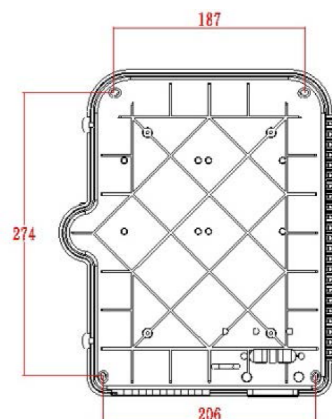

Product Specifications

Feature	Values
Surface mounted	yes
Type of connector	SC
With couplers	yes
Suitable for number of couplers	24
Suitable for type of fibre	Multi mode
IP-rating	IP55
Ambient temperature	-40...60 °C
Width	237 mm
Height	317 mm
Depth	101 mm

Excel Enbeam IP55 Fibre Access Terminal Box with 12x OM3 SC/UPC Simplex Adaptors

Item Code: 208-178

Additional specifications

Features	Values
Capacity	up to 48 Fibres using LC Duplex / 24 using SC simplex
Weight	6 kgs
Material	ABS
Colour	Grey RAL 7035
Entry Cable Diameter	10.35mm to 13.05mm
Humidity	93% at 40 Degrees C
Air Pressure	62kPa - 101kPa

excel
without compromise.

Product drawing

Dimensions

317mm x 237mm x 101mm

Installation Dimensions

274mm x 206mm (187mm)

Part Number Table

Part Number	Description
208-173	Excel Enbeam IP55 Fibre Access Terminal Box Unloaded up to 24x LC Dup. or 24x SC Sim. Adaptors
208-174	Excel Enbeam IP55 Fibre Access Terminal Box with 12x SC/APC Simplex Adaptors
208-175	Excel Enbeam IP55 Fibre Access Terminal Box with 24x SC/APC Simplex Adaptors
208-176	Excel Enbeam IP55 Fibre Access Terminal Box with 12x Singlemode SC/UPC Simplex Adaptors
208-177	Excel Enbeam IP55 Fibre Access Terminal Box with 24x Singlemode SC/UPC Simplex Adaptors
208-178	Excel Enbeam IP55 Fibre Access Terminal Box with 12x OM3 SC/UPC Simplex Adaptors
208-179	Excel Enbeam IP55 Fibre Access Terminal Box with 24x OM3 SC/UPC Simplex Adaptors
208-180	Excel Enbeam IP55 Fibre Access Terminal Box with 12x OM4 SC/UPC Simplex Adaptors
208-181	Excel Enbeam IP55 Fibre Access Terminal Box with 24x OM4 SC/UPC Simplex Adaptors