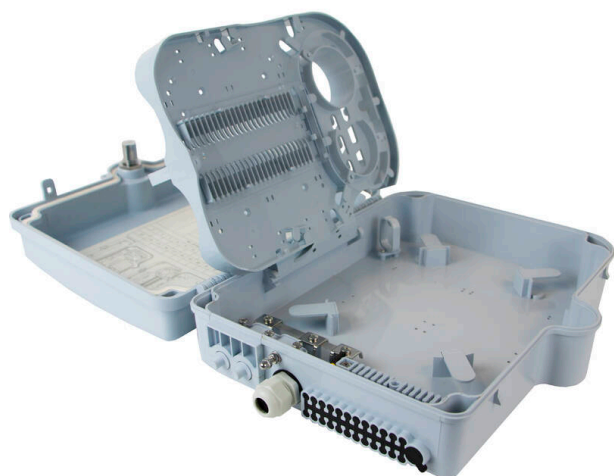

# Excel Enbeam IP55 Fibre Access Terminal Box with 12x OM3 SC/UPC Simplex Adaptors

Item Code: 208-178

**excel**  
without compromise.

✘ Designated splitter area

✘ IP55 Rated

✘ Lockable

✘ Accepts SC simplex Adaptors

## Product Overview

The Excel Enbeam IP55 Fibre Access Terminal Box has been designed to house 24 SC simplex connections within an IP55 rated housing. Suitable for internal and external applications with branch off cable entry, the hinged splice tray offers the ability to house plc splitters and up to 48 fusion splices.

## Product Specifications

Feature	Values
Surface mounted	yes
Type of connector	SC
With couplers	yes
Suitable for number of couplers	24
Suitable for type of fibre	Multi mode
IP-rating	IP55
Ambient temperature	-40...60 °C
Width	237 mm
Height	317 mm
Depth	101 mm

# Excel Enbeam IP55 Fibre Access Terminal Box with 12x OM3 SC/UPC Simplex Adaptors

Item Code: 208-178