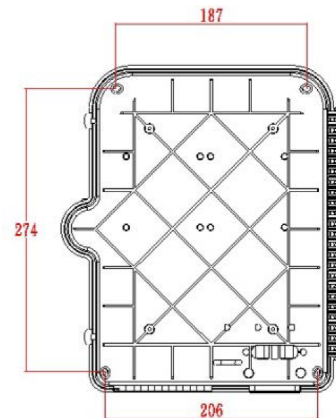

Surface mounted	yes
Type of connector	SC
With couplers	yes
Suitable for number of couplers	24
Suitable for type of fibre	Multi mode
IP-rating	IP55
Ambient temperature	-40...60 °C
Width	237 mm
Height	317 mm
Depth	101 mm

Additional specifications

Features	Values
Capacity	up to 48 Fibres using LC Duplex / 24 using SC simplex
Weight	6 kgs
Material	ABS
Colour	Grey RAL 7035
Entry Cable Diameter	10.35mm to 13.05mm
Humidity	93% at 40 Degrees C
Air Pressure	62kPa - 101kPa

Product drawing

Dimensions

317mm x 237mm x 101mm

Installation Dimensions

274mm x 206mm (187mm)

Part Code Table

Part Code	Description
208-173	Excel Enbeam IP55 Fibre Access Terminal Box Unloaded up to 24x LC Dup. or 24x SC Sim. Adaptors
208-174	Excel Enbeam IP55 Fibre Access Terminal Box with 12x SC/APC Simplex Adaptors
208-175	Excel Enbeam IP55 Fibre Access Terminal Box with 24x SC/APC Simplex

Excel Enbeam IP55 Fibre Access Terminal Box with 12x OM3 SC/UPC Simplex Adaptors

Part Code: 208-178

sales@excel-networking.com
excel-networking.com

Adaptors

208-176	Excel Enbeam IP55 Fibre Access Terminal Box with 12x Singlemode SC/UPC Simplex Adaptors
208-177	Excel Enbeam IP55 Fibre Access Terminal Box with 24x Singlemode SC/UPC Simplex Adaptors
208-178	Excel Enbeam IP55 Fibre Access Terminal Box with 12x OM3 SC/UPC Simplex Adaptors
208-179	Excel Enbeam IP55 Fibre Access Terminal Box with 24x OM3 SC/UPC Simplex Adaptors
208-180	Excel Enbeam IP55 Fibre Access Terminal Box with 12x OM4 SC/UPC Simplex Adaptors
208-181	Excel Enbeam IP55 Fibre Access Terminal Box with 24x OM4 SC/UPC Simplex Adaptors