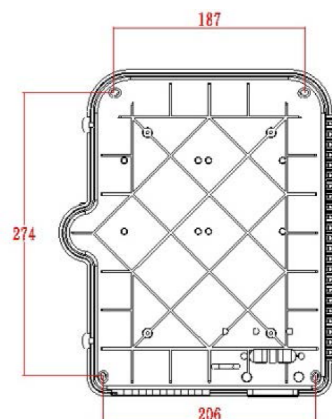

Product Specifications

| Feature | Values |
|---------------------------------|-------------|
| Surface mounted | yes |
| Type of connector | SC |
| With couplers | yes |
| Suitable for number of couplers | 24 |
| Suitable for type of fibre | Multi mode |
| IP-rating | IP55 |
| Ambient temperature | -40...60 °C |
| Width | 237 mm |
| Height | 317 mm |
| Depth | 101 mm |

Excel Enbeam IP55 Fibre Access Terminal Box with 12x OM3 SC/UPC Simplex Adaptors

Item Code: 208-178

Additional specifications

| Features | Values |
|----------------------|---|
| Capacity | up to 48 Fibres using LC Duplex / 24 using SC simplex |
| Weight | 6 kgs |
| Material | ABS |
| Colour | Grey RAL 7035 |
| Entry Cable Diameter | 10.35mm to 13.05mm |
| Humidity | 93% at 40 Degrees C |
| Air Pressure | 62kPa - 101kPa |

Item Code: 208-178

excel
without compromise.

Product drawing

Dimensions

317mmx 237mmx101mm

Installation Dimensions

274mm x 206mm(187mm)

Part Number Table

| Part Number | Description |
|-------------|--|
| 208-173 | Excel Enbeam IP55 Fibre Access Terminal Box Unloaded up to 24x LC Dup. or 24x SC Sim. Adaptors |
| 208-174 | Excel Enbeam IP55 Fibre Access Terminal Box with 12x SC/APC Simplex Adaptors |
| 208-175 | Excel Enbeam IP55 Fibre Access Terminal Box with 24x SC/APC Simplex Adaptors |
| 208-176 | Excel Enbeam IP55 Fibre Access Terminal Box with 12x Singlemode SC/UPC Simplex Adaptors |
| 208-177 | Excel Enbeam IP55 Fibre Access Terminal Box with 24x Singlemode SC/UPC Simplex Adaptors |
| 208-178 | Excel Enbeam IP55 Fibre Access Terminal Box with 12x OM3 SC/UPC Simplex Adaptors |
| 208-179 | Excel Enbeam IP55 Fibre Access Terminal Box with 24x OM3 SC/UPC Simplex Adaptors |
| 208-180 | Excel Enbeam IP55 Fibre Access Terminal Box with 12x OM4 SC/UPC Simplex Adaptors |
| 208-181 | Excel Enbeam IP55 Fibre Access Terminal Box with 24x OM4 SC/UPC Simplex Adaptors |