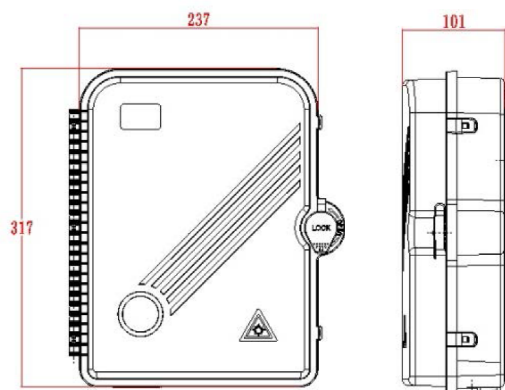

# Excel Enbeam IP55 Fibre Access Terminal Box with 24x OM3 SC/UPC Simplex Adaptors

Item Code: 208-179

## Product drawing

### Dimensions

317mm x 237mm x 101mm

### Installation Dimensions

274mm x 206mm (187mm)