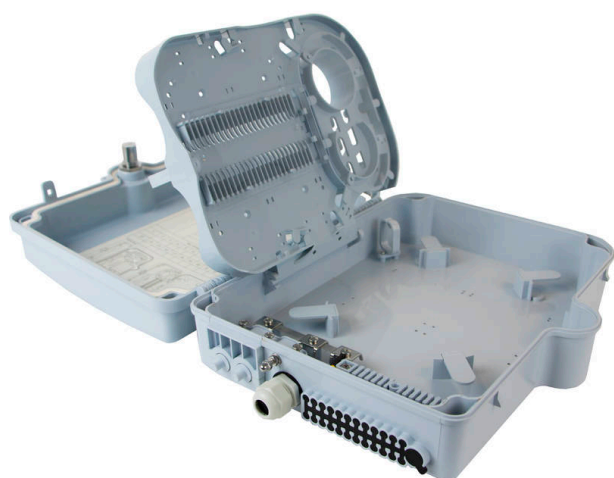

# Excel Enbeam IP55 Fibre Access Terminal Box with 24x OM3 SC/UPC Simplex Adaptors

Item Code: 208-179

**excel**  
without compromise.

✕ Designated splitter area

✕ IP55 Rated

✕ Lockable

✕ Accepts SC simplex Adaptors

## Product Overview

The Excel Enbeam IP55 Fibre Access Terminal Box has been designed to house 24 SC simplex connections within an IP55 rated housing. Suitable for internal and external applications with branch off cable entry, the hinged splice tray offers the ability to house plc splitters and up to 48 fusion splices.

## Product Specifications

Feature	Values
Surface mounted	yes
Type of connector	SC
With couplers	yes
Suitable for number of couplers	24
Suitable for type of fibre	Multi mode
IP-rating	IP55
Ambient temperature	-40...60 °C
Width	237 mm
Height	317 mm
Depth	101 mm

## Additional specifications

Features	Values
Capacity	up to 48 Fibres using LC Duplex / 24 using SC simplex
Weight	6 kgs
Material	ABS
Colour	Grey RAL 7035
Entry Cable Diameter	10.35mm to 13.05mm
Humidity	93% at 40 Degrees C
Air Pressure	62kPa - 101kPa