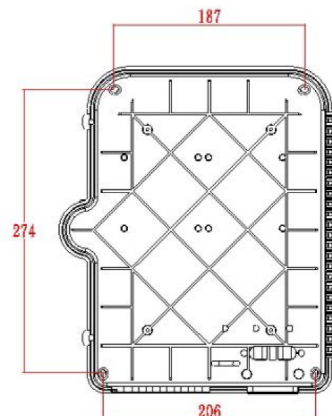

Product Specifications

| Feature | Values |
|---------------------------------|-------------|
| Surface mounted | yes |
| Type of connector | SC |
| With couplers | yes |
| Suitable for number of couplers | 24 |
| Suitable for type of fibre | Multi mode |
| IP-rating | IP55 |
| Ambient temperature | -40...60 °C |
| Width | 237 mm |
| Height | 317 mm |
| Depth | 101 mm |

Excel Enbeam IP55 Fibre Access Terminal Box with 24x OM3 SC/UPC Simplex Adaptors

Item Code: 208-179

Additional specifications

| Features | Values |
|----------------------|---|
| Capacity | up to 48 Fibres using LC Duplex / 24 using SC simplex |
| Weight | 6 kgs |
| Material | ABS |
| Colour | Grey RAL 7035 |
| Entry Cable Diameter | 10.35mm to 13.05mm |
| Humidity | 93% at 40 Degrees C |
| Air Pressure | 62kPa - 101kPa |

Item Code: 208-179

excel
without compromise.

Product drawing

Dimensions

317mmx 237mmx101mm

Installation Dimensions

274mm x 206mm(187mm)

Part Number Table

| Part Number | Description |
|-------------|--|
| 208-173 | Excel Enbeam IP55 Fibre Access Terminal Box Unloaded up to 24x LC Dup. or 24x SC Sim. Adaptors |
| 208-174 | Excel Enbeam IP55 Fibre Access Terminal Box with 12x SC/APC Simplex Adaptors |
| 208-175 | Excel Enbeam IP55 Fibre Access Terminal Box with 24x SC/APC Simplex Adaptors |
| 208-176 | Excel Enbeam IP55 Fibre Access Terminal Box with 12x Singlemode SC/UPC Simplex Adaptors |
| 208-177 | Excel Enbeam IP55 Fibre Access Terminal Box with 24x Singlemode SC/UPC Simplex Adaptors |
| 208-178 | Excel Enbeam IP55 Fibre Access Terminal Box with 12x OM3 SC/UPC Simplex Adaptors |
| 208-179 | Excel Enbeam IP55 Fibre Access Terminal Box with 24x OM3 SC/UPC Simplex Adaptors |
| 208-180 | Excel Enbeam IP55 Fibre Access Terminal Box with 12x OM4 SC/UPC Simplex Adaptors |
| 208-181 | Excel Enbeam IP55 Fibre Access Terminal Box with 24x OM4 SC/UPC Simplex Adaptors |