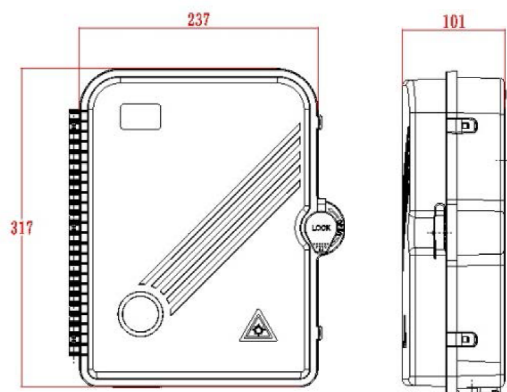

Product Specifications

| Feature | Values |
|---------------------------------|-------------|
| Surface mounted | yes |
| Type of connector | SC |
| With couplers | yes |
| Suitable for number of couplers | 24 |
| Suitable for type of fibre | Multi mode |
| IP-rating | IP55 |
| Ambient temperature | -40...60 °C |
| Width | 237 mm |
| Height | 317 mm |
| Depth | 101 mm |

Excel Enbeam IP55 Fibre Access Terminal Box with 24x OM3 SC/UPC Simplex Adaptors

Item Code: 208-179

Additional specifications

| Features | Values |
|----------------------|---|
| Capacity | up to 48 Fibres using LC Duplex / 24 using SC simplex |
| Weight | 6 kgs |
| Material | ABS |
| Colour | Grey RAL 7035 |
| Entry Cable Diameter | 10.35mm to 13.05mm |
| Humidity | 93% at 40 Degrees C |
| Air Pressure | 62kPa - 101kPa |

Included accessories

| Accessories | Quantity |
|---------------------|----------|
| Splice protectors | 24 |
| Nylon cable tie | 10 |
| sealing plugs | 24 |
| Wall fixings (sets) | 1 |

Excel Enbeam IP55 Fibre Access Terminal Box with 24x OM3 SC/UPC Simplex Adaptors

Item Code: 208-179

excel
without compromise.

Product drawing

Dimensions

317mmx 237mmx101mm

Installation Dimensions

274mm x 206mm(187mm)

Part Number Table