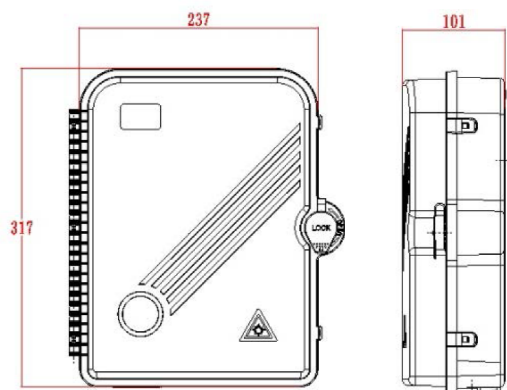

Product Specifications

Feature	Values
Surface mounted	yes
Type of connector	SC
With couplers	yes
Suitable for number of couplers	24
Suitable for type of fibre	Multi mode
IP-rating	IP55
Ambient temperature	-40...60 °C
Width	237 mm
Height	317 mm
Depth	101 mm

Excel Enbeam IP55 Fibre Access Terminal Box with 24x OM3 SC/UPC Simplex Adaptors

Item Code: 208-179

Additional specifications

Features	Values
Capacity	up to 48 Fibres using LC Duplex / 24 using SC simplex
Weight	6 kgs
Material	ABS
Colour	Grey RAL 7035
Entry Cable Diameter	10.35mm to 13.05mm
Humidity	93% at 40 Degrees C
Air Pressure	62kPa - 101kPa

Included accessories

Accessories	Quantity
Splice protectors	24
Nylon cable tie	10
sealing plugs	24
Wall fixings (sets)	1

Excel Enbeam IP55 Fibre Access Terminal Box with 24x OM3 SC/UPC Simplex Adaptors

Item Code: 208-179

excel
without compromise.

Product drawing

Dimensions

317mm x 237mm x 101mm

Installation Dimensions

274mm x 206mm (187mm)

Part Number Table

Part Number	Description
208-173	Excel Enbeam IP55 Fibre Access Terminal Box Unloaded up to 24x LC Dup. or 24x SC Sim. Adaptors
208-174	Excel Enbeam IP55 Fibre Access Terminal Box with 12x SC/APC Simplex Adaptors
208-175	Excel Enbeam IP55 Fibre Access Terminal Box with 24x SC/APC Simplex Adaptors
208-176	Excel Enbeam IP55 Fibre Access Terminal Box with 12x Singlemode SC/UPC Simplex Adaptors
208-177	Excel Enbeam IP55 Fibre Access Terminal Box with 24x Singlemode SC/UPC Simplex Adaptors
208-178	Excel Enbeam IP55 Fibre Access Terminal Box with 12x OM3 SC/UPC Simplex Adaptors
208-179	Excel Enbeam IP55 Fibre Access Terminal Box with 24x OM3 SC/UPC Simplex Adaptors
208-180	Excel Enbeam IP55 Fibre Access Terminal Box with 12x OM4 SC/UPC Simplex Adaptors
208-181	Excel Enbeam IP55 Fibre Access Terminal Box with 24x OM4 SC/UPC Simplex Adaptors