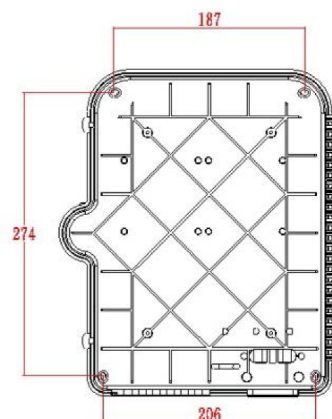

Installation Dimensions

274mm x 206mm (187mm)

Part Number Table

Part Number	Description
208-173	Excel Enbeam IP55 Fibre Access Terminal Box Unloaded up to 24x LC Dup. or 24x SC Sim. Adaptors
208-174	Excel Enbeam IP55 Fibre Access Terminal Box with 12x SC/APC Simplex Adaptors
208-175	Excel Enbeam IP55 Fibre Access Terminal Box with 24x SC/APC Simplex Adaptors
208-176	Excel Enbeam IP55 Fibre Access Terminal Box with 12x Singlemode SC/UPC Simplex Adaptors
208-177	Excel Enbeam IP55 Fibre Access Terminal Box with 24x Singlemode SC/UPC Simplex Adaptors
208-178	Excel Enbeam IP55 Fibre Access Terminal Box with 12x OM3 SC/UPC Simplex Adaptors
208-179	Excel Enbeam IP55 Fibre Access Terminal Box with 24x OM3 SC/UPC Simplex Adaptors
208-180	Excel Enbeam IP55 Fibre Access Terminal Box with 12x OM4 SC/UPC Simplex Adaptors
208-181	Excel Enbeam IP55 Fibre Access Terminal Box with 24x OM4 SC/UPC Simplex Adaptors

Excel is a world class premium performing end to end infrastructure solution designed, Manufactured, supported and delivered without compromise.

Contact us at sales@excel-networking.com

E&OE. Excel is a registered trade name of Mayflex Holdings Ltd.