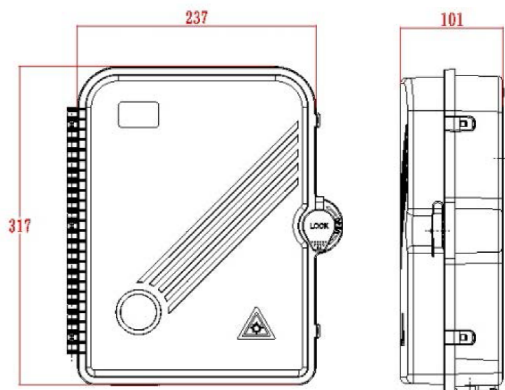

Product Specifications

Feature	Values
Surface mounted	yes
Type of connector	SC
With couplers	yes
Suitable for number of couplers	24
Suitable for type of fibre	Multi mode
IP-rating	IP55
Ambient temperature	-40...60 °C
Width	237 mm
Height	317 mm
Depth	101 mm

Excel Enbeam IP55 Fibre Access Terminal Box with 24x OM3 SC/UPC Simplex Adaptors

Item Code: 208-179

Additional specifications

Features	Values
Capacity	up to 48 Fibres using LC Duplex / 24 using SC simplex
Weight	6 kgs
Material	ABS
Colour	Grey RAL 7035
Entry Cable Diameter	10.35mm to 13.05mm
Humidity	93% at 40 Degrees C
Air Pressure	62kPa - 101kPa

Included accessories

Accessories	Quantity
Splice protectors	24
Nylon cable tie	10
sealing plugs	24
Wall fixings (sets)	1

Excel Enbeam IP55 Fibre Access Terminal Box with 24x OM3 SC/UPC Simplex Adaptors

Item Code: 208-179

Product drawing

Dimensions

317mm x 237mm x 101mm

Installation Dimensions

274mm x 206mm (187mm)

Part Number Table

Part Number	Description
208-173	Excel Enbeam IP55 Fibre Access Terminal Box Unloaded up to 24x LC Dup. or 24x SC Sim. Adaptors
208-174	Excel Enbeam IP55 Fibre Access Terminal Box with 12x SC/APC Simplex Adaptors
208-175	Excel Enbeam IP55 Fibre Access Terminal Box with 24x SC/APC Simplex Adaptors
208-176	Excel Enbeam IP55 Fibre Access Terminal Box with 12x Singlemode SC/UPC Simplex Adaptors
208-177	Excel Enbeam IP55 Fibre Access Terminal Box with 24x Singlemode SC/UPC Simplex Adaptors
208-178	Excel Enbeam IP55 Fibre Access Terminal Box with 12x OM3 SC/UPC Simplex Adaptors
208-179	Excel Enbeam IP55 Fibre Access Terminal Box with 24x OM3 SC/UPC Simplex Adaptors
208-180	Excel Enbeam IP55 Fibre Access Terminal Box with 12x OM4 SC/UPC Simplex Adaptors
208-181	Excel Enbeam IP55 Fibre Access Terminal Box with 24x OM4 SC/UPC Simplex Adaptors