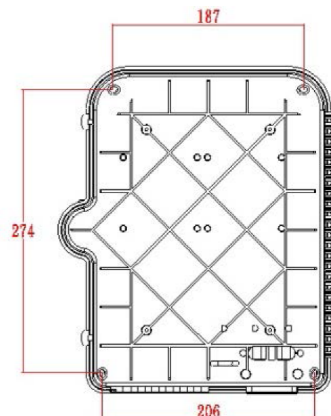

Product Specifications

Feature	Values
Surface mounted	yes
Type of connector	SC
With couplers	yes
Suitable for number of couplers	24
Suitable for type of fibre	Multi mode
IP-rating	IP55
Ambient temperature	-40...60 °C
Width	237 mm
Height	317 mm
Depth	101 mm

Excel Enbeam IP55 Fibre Access Terminal Box with 24x OM3 SC/UPC Simplex Adaptors

Item Code: 208-179

Additional specifications

Features	Values
Capacity	up to 48 Fibres using LC Duplex / 24 using SC simplex
Weight	6 kgs
Material	ABS
Colour	Grey RAL 7035
Entry Cable Diameter	10.35mm to 13.05mm
Humidity	93% at 40 Degrees C
Air Pressure	62kPa - 101kPa

Product drawing

Dimensions

317mm x 237mm x 101mm

Installation Dimensions

274mm x 206mm (187mm)

Part Number Table

Part Number	Description
208-173	Excel Enbeam IP55 Fibre Access Terminal Box Unloaded up to 24x LC Dup. or 24x SC Sim. Adaptors
208-174	Excel Enbeam IP55 Fibre Access Terminal Box with 12x SC/APC Simplex Adaptors
208-175	Excel Enbeam IP55 Fibre Access Terminal Box with 24x SC/APC Simplex Adaptors
208-176	Excel Enbeam IP55 Fibre Access Terminal Box with 12x Singlemode SC/UPC Simplex Adaptors
208-177	Excel Enbeam IP55 Fibre Access Terminal Box with 24x Singlemode SC/UPC Simplex Adaptors
208-178	Excel Enbeam IP55 Fibre Access Terminal Box with 12x OM3 SC/UPC Simplex Adaptors
208-179	Excel Enbeam IP55 Fibre Access Terminal Box with 24x OM3 SC/UPC Simplex Adaptors
208-180	Excel Enbeam IP55 Fibre Access Terminal Box with 12x OM4 SC/UPC Simplex Adaptors
208-181	Excel Enbeam IP55 Fibre Access Terminal Box with 24x OM4 SC/UPC Simplex Adaptors