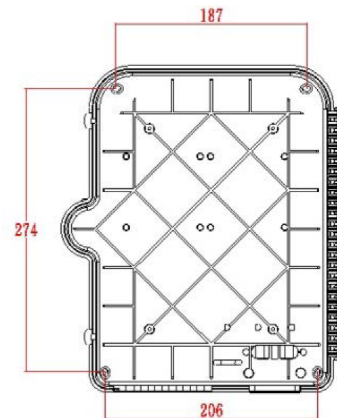

## Additional specifications

| Features             | Values  |
|----------------------|---|
| Capacity             | up to 48 Fibres using LC Duplex / 24 using SC simplex |
| Weight               | 6 kgs   |
| Material             | ABS   |
| Colour               | Grey RAL 7035   |
| Entry Cable Diameter | 10.35mm to 13.05mm                                    |
| Humidity             | 93% at 40 Degrees C                                   |
| Air Pressure         | 62kPa - 101kPa  |

## Product drawing

### Dimensions

317mm x 237mm x 101mm

### Installation Dimensions

274mm x 206mm (187mm)