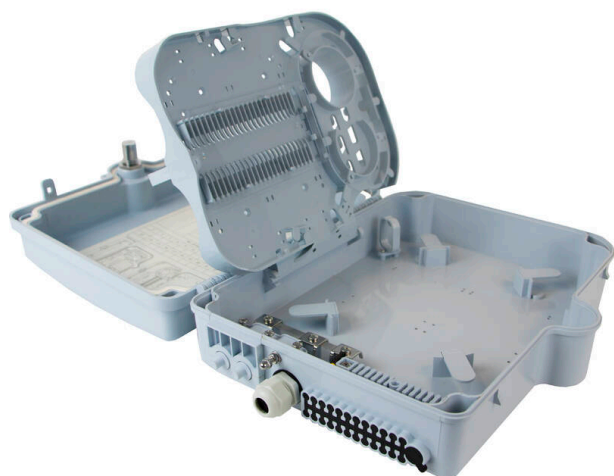

Excel Enbeam IP55 Fibre Access Terminal Box with 24x OM3 SC/UPC Simplex Adaptors

Item Code: 208-179

excel
without compromise.

✕ Designated splitter area

✕ IP55 Rated

✕ Lockable

✕ Accepts SC simplex Adaptors

✕ RoHS

✕ 25 Year system warranty

Product Overview

The Excel Enbeam IP55 Fibre Access Terminal Box has been designed to house 24 SC simplex connections within an IP55 rated housing. Suitable for internal and external applications with branch off cable entry, the hinged splice tray offers the ability to house plc splitters and up to 48 fusion splices.

Product Specifications

| Feature | Values |
|---------------------------------|-------------|
| Surface mounted | yes |
| Type of connector | SC |
| With couplers | yes |
| Suitable for number of couplers | 24 |
| Suitable for type of fibre | Multi mode |
| IP-rating | IP55 |
| Ambient temperature | -40...60 °C |
| Width | 237 mm |
| Height | 317 mm |
| Depth | 101 mm |

Excel Enbeam IP55 Fibre Access Terminal Box with 24x OM3 SC/UPC Simplex Adaptors

Item Code: 208-179

Additional specifications

| Features | Values |
|----------------------|---|
| Capacity | up to 48 Fibres using LC Duplex / 24 using SC simplex |
| Weight | 6 kgs |
| Material | ABS |
| Colour | Grey RAL 7035 |
| Entry Cable Diameter | 10.35mm to 13.05mm |
| Humidity | 93% at 40 Degrees C |
| Air Pressure | 62kPa - 101kPa |