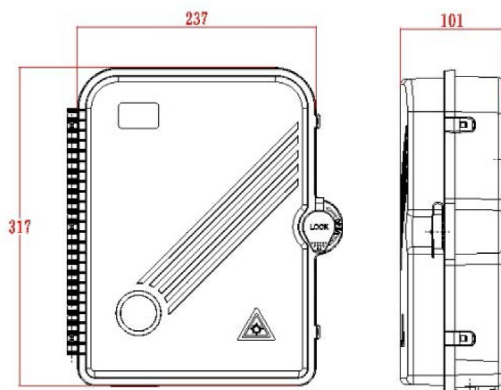

# Excel Enbeam IP55 Fibre Access Terminal Box with 24x OM3 SC/UPC Simplex Adaptors

Part Code: 208-179

sales@excel-networking.com  
excel-networking.com

## Product drawing

### Dimensions

317mm x 237mm x 101mm

### Installation Dimensions

274mm x 206mm (187mm)