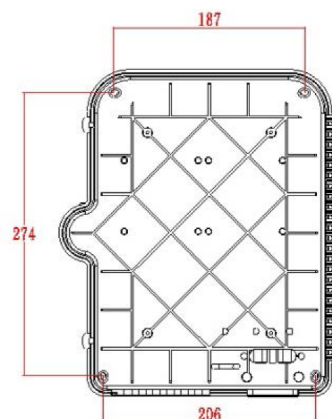

Product Specifications

Feature	Values
Surface mounted	yes
Type of connector	SC
With couplers	yes
Suitable for number of couplers	24
Suitable for type of fibre	Multi mode
IP-rating	IP55
Ambient temperature	-40...60 °C
Width	237 mm
Height	317 mm
Depth	101 mm

Excel Enbeam IP55 Fibre Access Terminal Box with 24x OM3 SC/UPC Simplex Adaptors

Item Code: 208-179

Additional specifications

Features	Values
Capacity	up to 48 Fibres using LC Duplex / 24 using SC simplex
Weight	6 kgs
Material	ABS
Colour	Grey RAL 7035
Entry Cable Diameter	10.35mm to 13.05mm
Humidity	93% at 40 Degrees C
Air Pressure	62kPa - 101kPa

excel
without compromise.

Product drawing

Dimensions

317mm x 237mm x 101mm

Installation Dimensions

274mm x 206mm (187mm)

Part Number Table

Part Number	Description
208-173	Excel Enbeam IP55 Fibre Access Terminal Box Unloaded up to 24x LC Dup. or 24x SC Sim. Adaptors
208-174	Excel Enbeam IP55 Fibre Access Terminal Box with 12x SC/APC Simplex Adaptors
208-175	Excel Enbeam IP55 Fibre Access Terminal Box with 24x SC/APC Simplex Adaptors
208-176	Excel Enbeam IP55 Fibre Access Terminal Box with 12x Singlemode SC/UPC Simplex Adaptors
208-177	Excel Enbeam IP55 Fibre Access Terminal Box with 24x Singlemode SC/UPC Simplex Adaptors
208-178	Excel Enbeam IP55 Fibre Access Terminal Box with 12x OM3 SC/UPC Simplex Adaptors
208-179	Excel Enbeam IP55 Fibre Access Terminal Box with 24x OM3 SC/UPC Simplex Adaptors
208-180	Excel Enbeam IP55 Fibre Access Terminal Box with 12x OM4 SC/UPC Simplex Adaptors
208-181	Excel Enbeam IP55 Fibre Access Terminal Box with 24x OM4 SC/UPC Simplex Adaptors