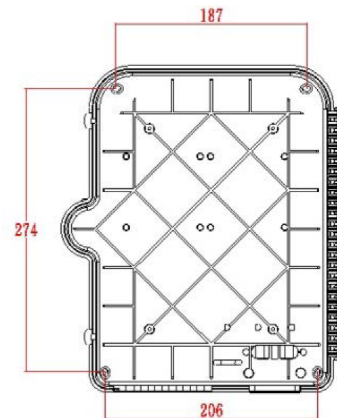

## Additional specifications

Features	Values
Capacity	up to 48 Fibres using LC Duplex / 24 using SC simplex
Weight	6 kgs
Material	ABS
Colour	Grey RAL 7035
Entry Cable Diameter	10.35mm to 13.05mm
Humidity	93% at 40 Degrees C
Air Pressure	62kPa - 101kPa

## Product drawing

### Dimensions

317mm x 237mm x 101mm

### Installation Dimensions

274mm x 206mm (187mm)