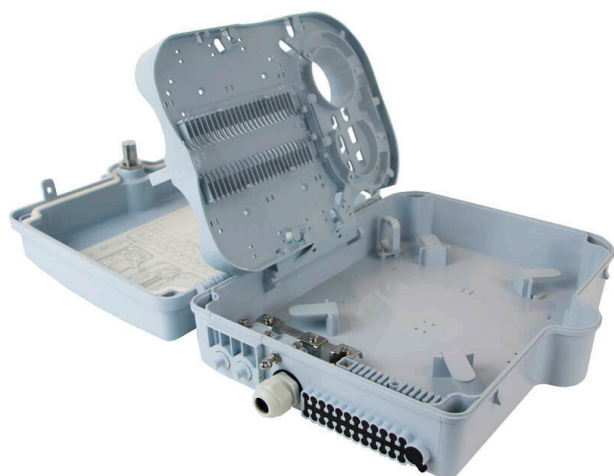

Excel Enbeam IP55 Fibre Access Terminal Box with 24x OM3 SC/UPC Simplex Adaptors

Item Code: 208-179

excel
without compromise.

✕ Designated splitter area

✕ IP55 Rated

✕ Lockable

✕ Accepts SC simplex Adaptors

✕ RoHS

✕ 25 Year system warranty

Product Overview

The Excel Enbeam IP55 Fibre Access Terminal Box has been designed to house 24 SC simplex connections within an IP55 rated housing. Suitable for internal and external applications with branch off cable entry, the hinged splice tray offers the ability to house plc splitters and up to 48 fusion splices.

Product Specifications

Feature	Values
Surface mounted	yes
Type of connector	SC
With couplers	yes
Suitable for number of couplers	24
Suitable for type of fibre	Multi mode
IP-rating	IP55
Ambient temperature	-40...60 °C
Width	237 mm
Height	317 mm
Depth	101 mm

Excel Enbeam IP55 Fibre Access Terminal Box with 24x OM3 SC/UPC Simplex Adaptors

Item Code: 208-179

Additional specifications

Features	Values
Capacity	up to 48 Fibres using LC Duplex / 24 using SC simplex
Weight	6 kgs
Material	ABS
Colour	Grey RAL 7035
Entry Cable Diameter	10.35mm to 13.05mm
Humidity	93% at 40 Degrees C
Air Pressure	62kPa - 101kPa