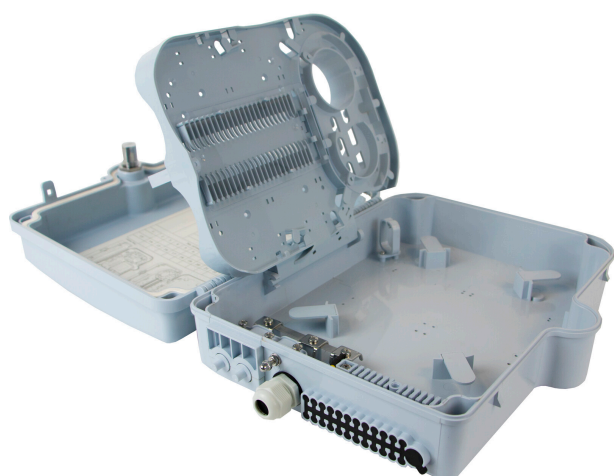

Excel Enbeam IP55 Fibre Access Terminal Box with 24x OM3 SC/UPC Simplex Adaptors

Item Code: 208-179

excel
without compromise.

✕ Designated splitter area

✕ IP55 Rated

✕ Lockable

✕ Accepts SC simplex Adaptors

✕ RoHS

✕ 25 Year system warranty

Product Overview

The Excel Enbeam IP55 Fibre Access Terminal Box has been designed to house 24 SC simplex connections within an IP55 rated housing. Suitable for internal and external applications with branch off cable entry, the hinged splice tray offers the ability to house plc splitters and up to 48 fusion splices.

Product Specifications

Feature	Values
Surface mounted	yes
Type of connector	SC
With couplers	yes
Suitable for number of couplers	24
Suitable for type of fibre	Multi mode
IP-rating	IP55
Ambient temperature	-40...60 °C
Width	237 mm
Height	317 mm
Depth	101 mm

Excel Enbeam IP55 Fibre Access Terminal Box with 24x OM3 SC/UPC Simplex Adaptors

Item Code: 208-179

Additional specifications

Features	Values
Capacity	up to 48 Fibres using LC Duplex / 24 using SC simplex
Weight	6 kgs
Material	ABS
Colour	Grey RAL 7035
Entry Cable Diameter	10.35mm to 13.05mm
Humidity	93% at 40 Degrees C
Air Pressure	62kPa - 101kPa