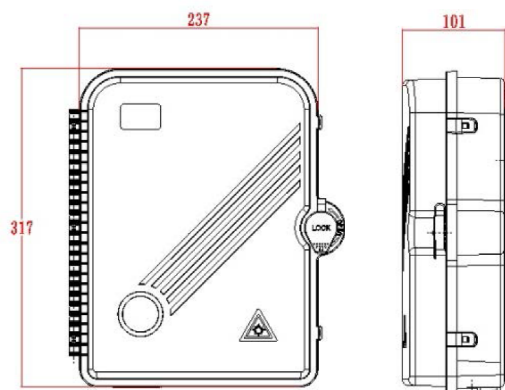

Excel Enbeam IP55 Fibre Access Terminal Box with 24x OM3 SC/UPC Simplex Adaptors

Item Code: 208-179

Product drawing

Dimensions

317mm x 237mm x 101mm