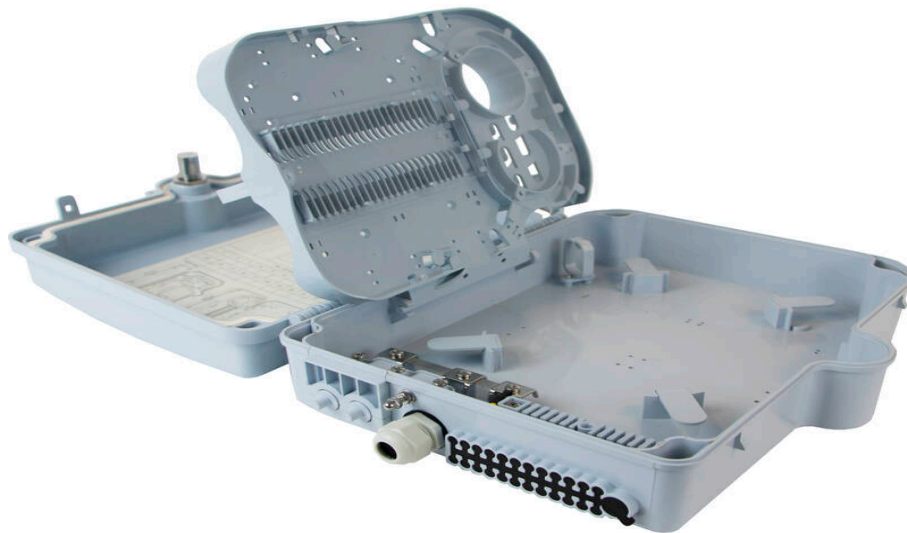

# Excel Enbeam IP55 Fibre Access Terminal Box with 24x OM3 SC/UPC Simplex Adaptors

Part Code: 208-179

sales@excel-networking.com  
excel-networking.com

## Product Overview

The Excel Enbeam IP55 Fibre Access Terminal Box has been designed to house 24 SC simplex connections within an IP55 rated housing. Suitable for internal and external applications with branch off cable entry, the hinged splice tray offers the ability to house plc splitters and up to 48 fusion splices.

# Excel Enbeam IP55 Fibre Access Terminal Box with 24x OM3 SC/UPC Simplex Adaptors

Part Code: 208-179

sales@excel-networking.com  
excel-networking.com

|                                 |             |
|---------------------------------|-------------|
| Surface mounted                 | yes         |
| Type of connector               | SC          |
| With couplers                   | yes         |
| Suitable for number of couplers | 24          |
| Suitable for type of fibre      | Multi mode  |
| IP-rating                       | IP55        |
| Ambient temperature             | -40...60 °C |
| Width                           | 237 mm      |
| Height                          | 317 mm      |
| Depth                           | 101 mm      |

### Installation Dimensions

274mm x 206mm (187mm)