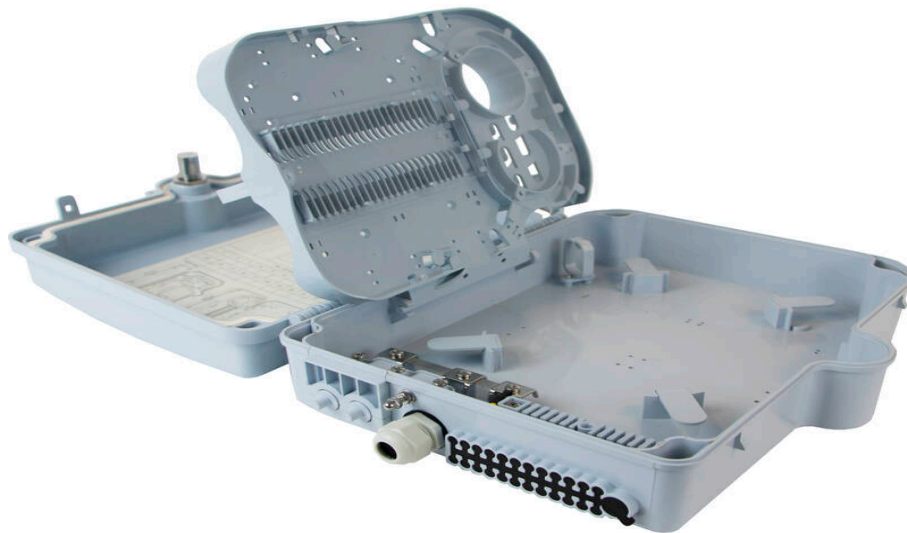

# Excel Enbeam IP55 Fibre Access Terminal Box with 24x OM3 SC/UPC Simplex Adaptors

Part Code: 208-179

sales@excel-networking.com  
excel-networking.com

## Product Overview

The Excel Enbeam IP55 Fibre Access Terminal Box has been designed to house 24 SC simplex connections within an IP55 rated housing. Suitable for internal and external applications with branch off cable entry, the hinged splice tray offers the ability to house plc splitters and up to 48 fusion splices.

# Excel Enbeam IP55 Fibre Access Terminal Box with 24x OM3 SC/UPC Simplex Adaptors

Part Code: 208-179

sales@excel-networking.com  
excel-networking.com

Surface mounted	yes
Type of connector	SC
With couplers	yes
Suitable for number of couplers	24
Suitable for type of fibre	Multi mode
IP-rating	IP55
Ambient temperature	-40...60 °C
Width	237 mm
Height	317 mm
Depth	101 mm

### Installation Dimensions

274mm x 206mm (187mm)