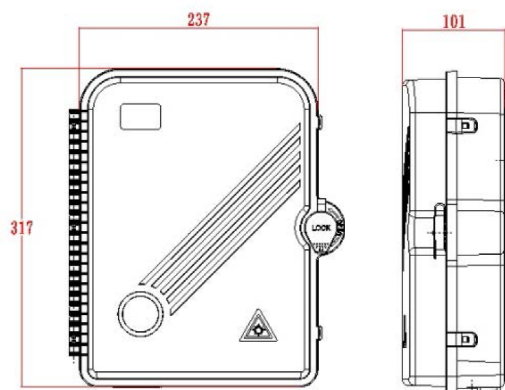

Product Specifications

Feature	Values
Surface mounted	yes
Type of connector	SC
With couplers	yes
Suitable for number of couplers	24
Suitable for type of fibre	Multi mode
IP-rating	IP55
Ambient temperature	-40...60 °C
Width	237 mm
Height	317 mm
Depth	101 mm

Excel Enbeam IP55 Fibre Access Terminal Box with 24x OM3 SC/UPC Simplex Adaptors

Item Code: 208-179

Additional specifications

Features	Values
Capacity	up to 48 Fibres using LC Duplex / 24 using SC simplex
Weight	6 kgs
Material	ABS
Colour	Grey RAL 7035
Entry Cable Diameter	10.35mm to 13.05mm
Humidity	93% at 40 Degrees C
Air Pressure	62kPa - 101kPa

Included accessories

Accessories	Quantity
Splice protectors	24
Nylon cable tie	10
sealing plugs	24
Wall fixings (sets)	1

Excel Enbeam IP55 Fibre Access Terminal Box with 24x OM3 SC/UPC Simplex Adaptors

Item Code: 208-179

excel
without compromise.

Product drawing

Dimensions

317mm x 237mm x 101mm

Installation Dimensions

274mm x 206mm (187mm)

Part Number Table

Part Number	Description
208-173	Excel Enbeam IP55 Fibre Access Terminal Box Unloaded up to 24x LC Dup. or 24x SC Sim. Adaptors
208-174	Excel Enbeam IP55 Fibre Access Terminal Box with 12x SC/APC Simplex Adaptors
208-175	Excel Enbeam IP55 Fibre Access Terminal Box with 24x SC/APC Simplex Adaptors
208-176	Excel Enbeam IP55 Fibre Access Terminal Box with 12x Singlemode SC/UPC Simplex Adaptors
208-177	Excel Enbeam IP55 Fibre Access Terminal Box with 24x Singlemode SC/UPC Simplex Adaptors
208-178	Excel Enbeam IP55 Fibre Access Terminal Box with 12x OM3 SC/UPC Simplex Adaptors
208-179	Excel Enbeam IP55 Fibre Access Terminal Box with 24x OM3 SC/UPC Simplex Adaptors
208-180	Excel Enbeam IP55 Fibre Access Terminal Box with 12x OM4 SC/UPC Simplex Adaptors
208-181	Excel Enbeam IP55 Fibre Access Terminal Box with 24x OM4 SC/UPC Simplex Adaptors