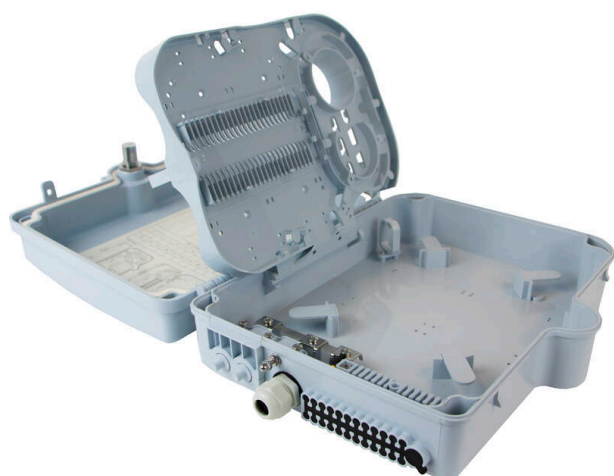

Excel Enbeam IP55 Fibre Access Terminal Box with 24x OM3 SC/UPC Simplex Adaptors

Item Code: 208-179

excel
without compromise.

✕ Designated splitter area

✕ IP55 Rated

✕ Lockable

✕ Accepts SC simplex Adaptors

✕ RoHS

✕ 25 Year system warranty

Product Overview

The Excel Enbeam IP55 Fibre Access Terminal Box has been designed to house 24 SC simplex connections within an IP55 rated housing. Suitable for internal and external applications with branch off cable entry, the hinged splice tray offers the ability to house plc splitters and up to 48 fusion splices.

Product Specifications

Feature	Values
Surface mounted	yes
Type of connector	SC
With couplers	yes
Suitable for number of couplers	24
Suitable for type of fibre	Multi mode
IP-rating	IP55
Ambient temperature	-40...60 °C
Width	237 mm
Height	317 mm
Depth	101 mm

Excel Enbeam IP55 Fibre Access Terminal Box with 24x OM3 SC/UPC Simplex Adaptors

Item Code: 208-179

Additional specifications

Features	Values
Capacity	up to 48 Fibres using LC Duplex / 24 using SC simplex
Weight	6 kgs
Material	ABS
Colour	Grey RAL 7035
Entry Cable Diameter	10.35mm to 13.05mm
Humidity	93% at 40 Degrees C
Air Pressure	62kPa - 101kPa