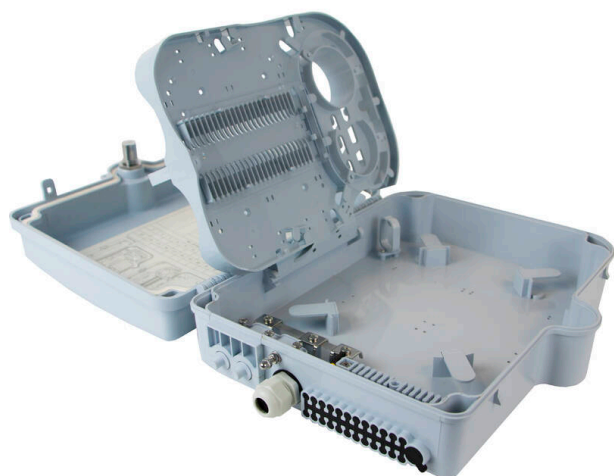

# Excel Enbeam IP55 Fibre Access Terminal Box with 12x OM4 SC/UPC Simplex Adaptors

Item Code: 208-180

**excel**  
without compromise.

✕ Designated splitter area

✕ IP55 Rated

✕ Lockable

✕ Accepts SC simplex Adaptors

## Product Overview

The Excel Enbeam IP55 Fibre Access Terminal Box has been designed to house 24 SC simplex connections within an IP55 rated housing. Suitable for internal and external applications with branch off cable entry, the hinged splice tray offers the ability to house plc splitters and up to 48 fusion splices.

## Product Specifications

Feature	Values
Surface mounted	yes
Type of connector	SC
With couplers	yes
Suitable for number of couplers	24
Suitable for type of fibre	Multi mode
IP-rating	IP55
Ambient temperature	-40...60 °C
Width	237 mm
Height	317 mm
Depth	101 mm

# Excel Enbeam IP55 Fibre Access Terminal Box with 12x OM4 SC/UPC Simplex Adaptors

Item Code: 208-180