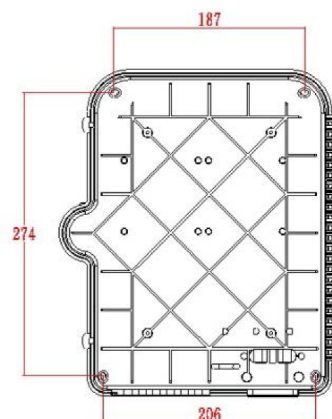

Product Specifications

Feature	Values
Surface mounted	yes
Type of connector	SC
With couplers	yes
Suitable for number of couplers	24
Suitable for type of fibre	Multi mode
IP-rating	IP55
Ambient temperature	-40...60 °C
Width	237 mm
Height	317 mm
Depth	101 mm

Excel Enbeam IP55 Fibre Access Terminal Box with 12x OM4 SC/UPC Simplex Adaptors

Item Code: 208-180

Additional specifications

Features	Values
Capacity	up to 48 Fibres using LC Duplex / 24 using SC simplex
Weight	6 kgs
Material	ABS
Colour	Grey RAL 7035
Entry Cable Diameter	10.35mm to 13.05mm
Humidity	93% at 40 Degrees C
Air Pressure	62kPa - 101kPa

Product drawing

Dimensions

317mmx 237mmx101mm

Installation Dimensions

274mm x 206mm(187mm)

Part Number Table

Part Number	Description
208-173	Excel Enbeam IP55 Fibre Access Terminal Box Unloaded up to 24x LC Dup. or 24x SC Sim. Adaptors
208-174	Excel Enbeam IP55 Fibre Access Terminal Box with 12x SC/APC Simplex Adaptors
208-175	Excel Enbeam IP55 Fibre Access Terminal Box with 24x SC/APC Simplex Adaptors
208-176	Excel Enbeam IP55 Fibre Access Terminal Box with 12x Singlemode SC/UPC Simplex Adaptors
208-177	Excel Enbeam IP55 Fibre Access Terminal Box with 24x Singlemode SC/UPC Simplex Adaptors
208-178	Excel Enbeam IP55 Fibre Access Terminal Box with 12x OM3 SC/UPC Simplex Adaptors
208-179	Excel Enbeam IP55 Fibre Access Terminal Box with 24x OM3 SC/UPC Simplex Adaptors
208-180	Excel Enbeam IP55 Fibre Access Terminal Box with 12x OM4 SC/UPC Simplex Adaptors
208-181	Excel Enbeam IP55 Fibre Access Terminal Box with 24x OM4 SC/UPC Simplex Adaptors