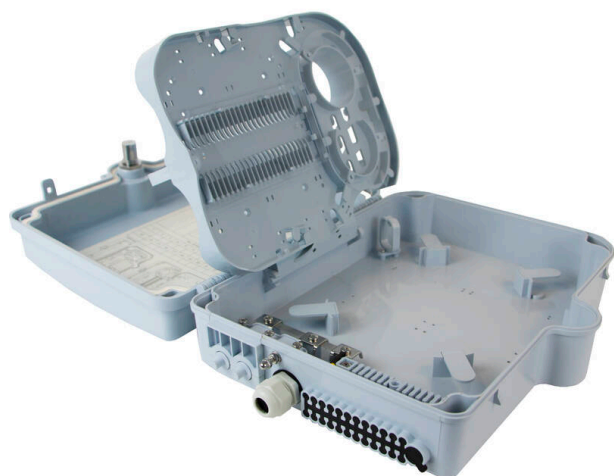

Excel Enbeam IP55 Fibre Access Terminal Box with 12x OM4 SC/UPC Simplex Adaptors

Item Code: 208-180

excel
without compromise.

Designated splitter area

IP55 Rated

Lockable

Accepts SC simplex Adaptors

RoHS

25 Year system warranty

Product Overview

The Excel Enbeam IP55 Fibre Access Terminal Box has been designed to house 24 SC simplex connections within an IP55 rated housing. Suitable for internal and external applications with branch off cable entry, the hinged splice tray offers the ability to house plc splitters and up to 48 fusion splices.

Product Specifications

Feature	Values
Surface mounted	yes
Type of connector	SC
With couplers	yes
Suitable for number of couplers	24
Suitable for type of fibre	Multi mode
IP-rating	IP55
Ambient temperature	-40...60 °C
Width	237 mm
Height	317 mm
Depth	101 mm

Excel Enbeam IP55 Fibre Access Terminal Box with 12x OM4 SC/UPC Simplex Adaptors

Item Code: 208-180

Additional specifications

Features	Values
Capacity	up to 48 Fibres using LC Duplex / 24 using SC simplex
Weight	6 kgs
Material	ABS
Colour	Grey RAL 7035
Entry Cable Diameter	10.35mm to 13.05mm
Humidity	93% at 40 Degrees C
Air Pressure	62kPa - 101kPa