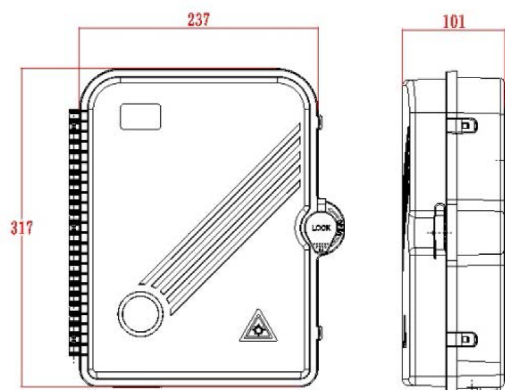

Product Specifications

Feature	Values
Surface mounted	yes
Type of connector	SC
With couplers	yes
Suitable for number of couplers	24
Suitable for type of fibre	Multi mode
IP-rating	IP55
Ambient temperature	-40...60 °C
Width	237 mm
Height	317 mm
Depth	101 mm

Excel Enbeam IP55 Fibre Access Terminal Box with 12x OM4 SC/UPC Simplex Adaptors

Item Code: 208-180

Additional specifications

Features	Values
Capacity	up to 48 Fibres using LC Duplex / 24 using SC simplex
Weight	6 kgs
Material	ABS
Colour	Grey RAL 7035
Entry Cable Diameter	10.35mm to 13.05mm
Humidity	93% at 40 Degrees C
Air Pressure	62kPa - 101kPa

Included accessories

Accessories	Quantity
Splice protectors	24
Nylon cable tie	10
sealing plugs	24
Wall fixings (sets)	1

Excel Enbeam IP55 Fibre Access Terminal Box with 12x OM4 SC/UPC Simplex Adaptors

Item Code: 208-180

Product drawing

Dimensions

317mm x 237mm x 101mm

Installation Dimensions

274mm x 206mm (187mm)

Part Number Table

Part Number	Description
208-173	Excel Enbeam IP55 Fibre Access Terminal Box Unloaded up to 24x LC Dup. or 24x SC Sim. Adaptors
208-174	Excel Enbeam IP55 Fibre Access Terminal Box with 12x SC/APC Simplex Adaptors
208-175	Excel Enbeam IP55 Fibre Access Terminal Box with 24x SC/APC Simplex Adaptors
208-176	Excel Enbeam IP55 Fibre Access Terminal Box with 12x Singlemode SC/UPC Simplex Adaptors
208-177	Excel Enbeam IP55 Fibre Access Terminal Box with 24x Singlemode SC/UPC Simplex Adaptors
208-178	Excel Enbeam IP55 Fibre Access Terminal Box with 12x OM3 SC/UPC Simplex Adaptors
208-179	Excel Enbeam IP55 Fibre Access Terminal Box with 24x OM3 SC/UPC Simplex Adaptors
208-180	Excel Enbeam IP55 Fibre Access Terminal Box with 12x OM4 SC/UPC Simplex Adaptors
208-181	Excel Enbeam IP55 Fibre Access Terminal Box with 24x OM4 SC/UPC Simplex Adaptors