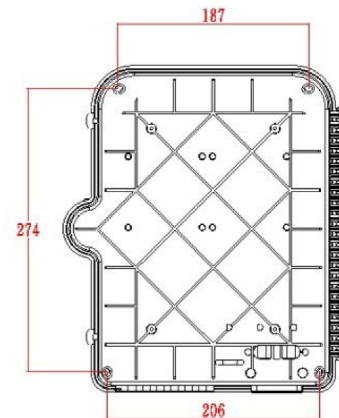

Surface mounted	yes
Type of connector	SC
With couplers	yes
Suitable for number of couplers	24
Suitable for type of fibre	Multi mode
IP-rating	IP55
Ambient temperature	-40...60 °C
Width	237 mm
Height	317 mm
Depth	101 mm

Additional specifications

Features	Values
Capacity	up to 48 Fibres using LC Duplex / 24 using SC simplex
Weight	6 kgs
Material	ABS
Colour	Grey RAL 7035
Entry Cable Diameter	10.35mm to 13.05mm
Humidity	93% at 40 Degrees C
Air Pressure	62kPa - 101kPa

Product drawing

Dimensions

317mm x 237mm x 101mm

Installation Dimensions

274mm x 206mm (187mm)

Part Code Table

Part Code	Description
208-173	Excel Enbeam IP55 Fibre Access Terminal Box Unloaded up to 24x LC Dup. or 24x SC Sim. Adaptors
208-174	Excel Enbeam IP55 Fibre Access Terminal Box with 12x SC/APC Simplex Adaptors
208-175	Excel Enbeam IP55 Fibre Access Terminal Box with 24x SC/APC Simplex

Excel Enbeam IP55 Fibre Access Terminal Box with 12x OM4 SC/UPC Simplex Adaptors

Part Code: 208-180

sales@excel-networking.com
excel-networking.com

Adaptors

208-176	Excel Enbeam IP55 Fibre Access Terminal Box with 12x Singlemode SC/UPC Simplex Adaptors
208-177	Excel Enbeam IP55 Fibre Access Terminal Box with 24x Singlemode SC/UPC Simplex Adaptors
208-178	Excel Enbeam IP55 Fibre Access Terminal Box with 12x OM3 SC/UPC Simplex Adaptors
208-179	Excel Enbeam IP55 Fibre Access Terminal Box with 24x OM3 SC/UPC Simplex Adaptors
208-180	Excel Enbeam IP55 Fibre Access Terminal Box with 12x OM4 SC/UPC Simplex Adaptors
208-181	Excel Enbeam IP55 Fibre Access Terminal Box with 24x OM4 SC/UPC Simplex Adaptors