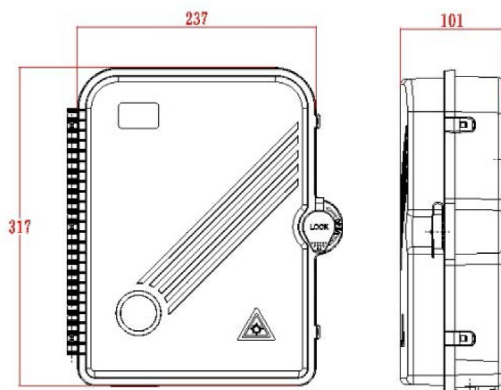

Surface mounted	yes
Type of connector	SC
With couplers	yes
Suitable for number of couplers	24
Suitable for type of fibre	Multi mode
IP-rating	IP55
Ambient temperature	-40...60 °C
Width	237 mm
Height	317 mm
Depth	101 mm

Additional specifications

Features	Values
Capacity	up to 48 Fibres using LC Duplex / 24 using SC simplex
Weight	6 kgs
Material	ABS
Colour	Grey RAL 7035
Entry Cable Diameter	10.35mm to 13.05mm
Humidity	93% at 40 Degrees C
Air Pressure	62kPa - 101kPa

Excel Enbeam IP55 Fibre Access Terminal Box with 12x OM4 SC/UPC Simplex Adaptors

Part Code: 208-180

sales@excel-networking.com
excel-networking.com

Included accessories

Accessories	Quantity
Splice protectors	24
Nylon cable tie	10
sealing plugs	24
Wall fixings (sets)	1

Product drawing

Dimensions

317mm x 237mm x 101mm

Installation Dimensions

274mm x 206mm (187mm)

Part Code Table

Part Code	Description
208-173	Excel Enbeam IP55 Fibre Access Terminal Box Unloaded up to 24x LC Dup. or 24x SC Sim. Adaptors
208-174	Excel Enbeam IP55 Fibre Access Terminal Box with 12x SC/APC Simplex Adaptors
208-175	Excel Enbeam IP55 Fibre Access Terminal Box with 24x SC/APC Simplex