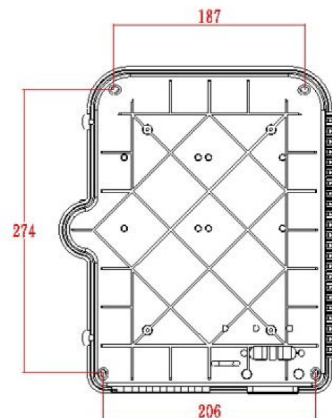

## Product Specifications

Feature	Values
Surface mounted	yes
Type of connector	SC
With couplers	yes
Suitable for number of couplers	24
Suitable for type of fibre	Multi mode
IP-rating	IP55
Ambient temperature	-40...60 °C
Width	237 mm
Height	317 mm
Depth	101 mm

## Product drawing

### Dimensions

317mmx 237mmx101mm

### Installation Dimensions

274mm x 206mm(187mm)