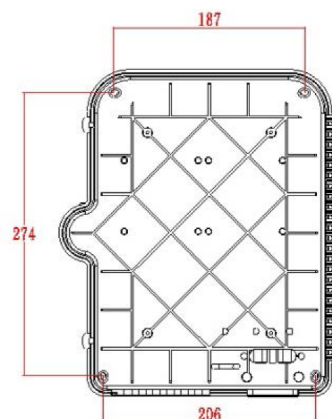

Product Specifications

Feature	Values
Surface mounted	yes
Type of connector	SC
With couplers	yes
Suitable for number of couplers	24
Suitable for type of fibre	Multi mode
IP-rating	IP55
Ambient temperature	-40...60 °C
Width	237 mm
Height	317 mm
Depth	101 mm

Excel Enbeam IP55 Fibre Access Terminal Box with 12x OM4 SC/UPC Simplex Adaptors

Item Code: 208-180

Additional specifications

Features	Values
Capacity	up to 48 Fibres using LC Duplex / 24 using SC simplex
Weight	6 kgs
Material	ABS
Colour	Grey RAL 7035
Entry Cable Diameter	10.35mm to 13.05mm
Humidity	93% at 40 Degrees C
Air Pressure	62kPa - 101kPa

Product drawing

Dimensions

317mm x 237mm x 101mm

Installation Dimensions

274mm x 206mm (187mm)

Part Number Table

Part Number	Description
208-173	Excel Enbeam IP55 Fibre Access Terminal Box Unloaded up to 24x LC Dup. or 24x SC Sim. Adaptors
208-174	Excel Enbeam IP55 Fibre Access Terminal Box with 12x SC/APC Simplex Adaptors
208-175	Excel Enbeam IP55 Fibre Access Terminal Box with 24x SC/APC Simplex Adaptors
208-176	Excel Enbeam IP55 Fibre Access Terminal Box with 12x Singlemode SC/UPC Simplex Adaptors
208-177	Excel Enbeam IP55 Fibre Access Terminal Box with 24x Singlemode SC/UPC Simplex Adaptors
208-178	Excel Enbeam IP55 Fibre Access Terminal Box with 12x OM3 SC/UPC Simplex Adaptors
208-179	Excel Enbeam IP55 Fibre Access Terminal Box with 24x OM3 SC/UPC Simplex Adaptors
208-180	Excel Enbeam IP55 Fibre Access Terminal Box with 12x OM4 SC/UPC Simplex Adaptors
208-181	Excel Enbeam IP55 Fibre Access Terminal Box with 24x OM4 SC/UPC Simplex Adaptors