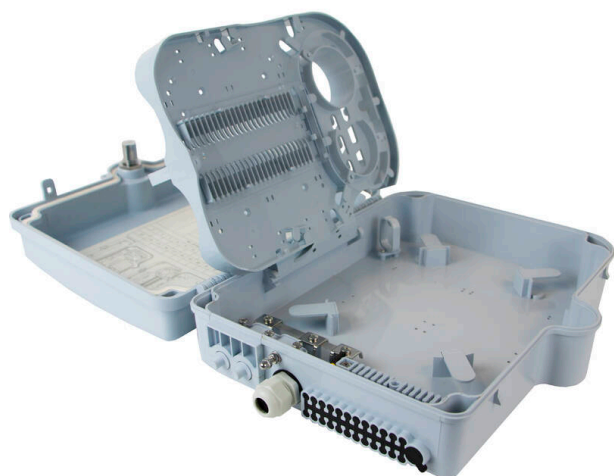

Excel Enbeam IP55 Fibre Access Terminal Box with 12x OM4 SC/UPC Simplex Adaptors

Item Code: 208-180

excel
without compromise.

✕ Designated splitter area

✕ IP55 Rated

✕ Lockable

✕ Accepts SC simplex Adaptors

✕ RoHS

✕ 25 Year system warranty

Product Overview

The Excel Enbeam IP55 Fibre Access Terminal Box has been designed to house 24 SC simplex connections within an IP55 rated housing. Suitable for internal and external applications with branch off cable entry, the hinged splice tray offers the ability to house plc splitters and up to 48 fusion splices.

Product Specifications

Feature	Values
Surface mounted	yes
Type of connector	SC
With couplers	yes
Suitable for number of couplers	24
Suitable for type of fibre	Multi mode
IP-rating	IP55
Ambient temperature	-40...60 °C
Width	237 mm
Height	317 mm
Depth	101 mm

Excel Enbeam IP55 Fibre Access Terminal Box with 12x OM4 SC/UPC Simplex Adaptors

Item Code: 208-180

Additional specifications

Features	Values
Capacity	up to 48 Fibres using LC Duplex / 24 using SC simplex
Weight	6 kgs
Material	ABS
Colour	Grey RAL 7035
Entry Cable Diameter	10.35mm to 13.05mm
Humidity	93% at 40 Degrees C
Air Pressure	62kPa - 101kPa