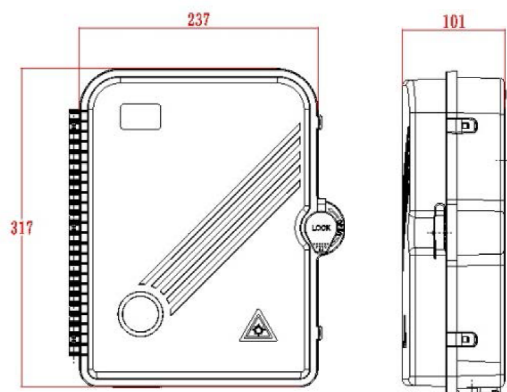

# Excel Enbeam IP55 Fibre Access Terminal Box with 12x OM4 SC/UPC Simplex Adaptors

Item Code: 208-180

**excel**  
without compromise.

## Product drawing

### Dimensions

317mm x 237mm x 101mm

### Installation Dimensions

274mm x 206mm (187mm)