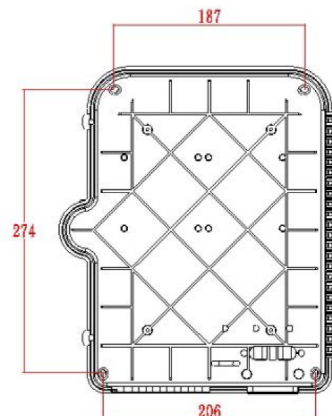

## Product Specifications

Feature	Values
Surface mounted	yes
Type of connector	SC
With couplers	yes
Suitable for number of couplers	24
Suitable for type of fibre	Multi mode
IP-rating	IP55
Ambient temperature	-40...60 °C
Width	237 mm
Height	317 mm
Depth	101 mm

## Product drawing

### Dimensions

317mm x 237mm x 101mm

### Installation Dimensions

274mm x 206mm (187mm)