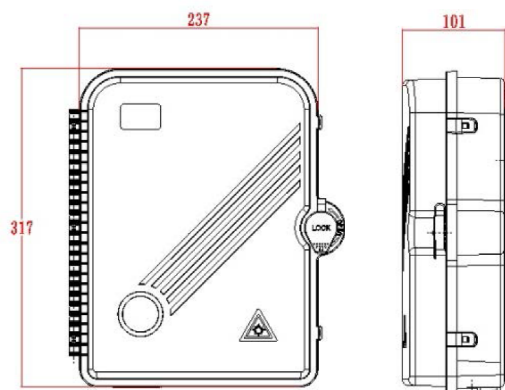

Product Specifications

Feature	Values
Surface mounted	yes
Type of connector	SC
With couplers	yes
Suitable for number of couplers	24
Suitable for type of fibre	Multi mode
IP-rating	IP55
Ambient temperature	-40...60 °C
Width	237 mm
Height	317 mm
Depth	101 mm

Excel Enbeam IP55 Fibre Access Terminal Box with 12x OM4 SC/UPC Simplex Adaptors

Item Code: 208-180

Additional specifications

Features	Values
Capacity	up to 48 Fibres using LC Duplex / 24 using SC simplex
Weight	6 kgs
Material	ABS
Colour	Grey RAL 7035
Entry Cable Diameter	10.35mm to 13.05mm
Humidity	93% at 40 Degrees C
Air Pressure	62kPa - 101kPa

Included accessories

Accessories	Quantity
Splice protectors	24
Nylon cable tie	10
sealing plugs	24
Wall fixings (sets)	1

Excel Enbeam IP55 Fibre Access Terminal Box with 12x OM4 SC/UPC Simplex Adaptors

Item Code: 208-180

Product drawing

Dimensions

317mmx 237mmx101mm

Installation Dimensions

274mm x 206mm(187mm)

Part Number Table

Part Number	Description
208-173	Excel Enbeam IP55 Fibre Access Terminal Box Unloaded up to 24x LC Dup. or 24x SC Sim. Adaptors
208-174	Excel Enbeam IP55 Fibre Access Terminal Box with 12x SC/APC Simplex Adaptors
208-175	Excel Enbeam IP55 Fibre Access Terminal Box with 24x SC/APC Simplex Adaptors
208-176	Excel Enbeam IP55 Fibre Access Terminal Box with 12x Singlemode SC/UPC Simplex Adaptors
208-177	Excel Enbeam IP55 Fibre Access Terminal Box with 24x Singlemode SC/UPC Simplex Adaptors
208-178	Excel Enbeam IP55 Fibre Access Terminal Box with 12x OM3 SC/UPC Simplex Adaptors
208-179	Excel Enbeam IP55 Fibre Access Terminal Box with 24x OM3 SC/UPC Simplex Adaptors
208-180	Excel Enbeam IP55 Fibre Access Terminal Box with 12x OM4 SC/UPC Simplex Adaptors
208-181	Excel Enbeam IP55 Fibre Access Terminal Box with 24x OM4 SC/UPC Simplex Adaptors