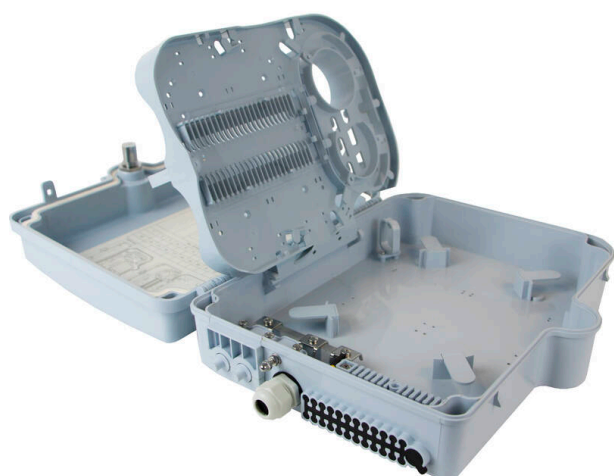

Excel Enbeam IP55 Fibre Access Terminal Box with 12x OM4 SC/UPC Simplex Adaptors

Item Code: 208-180

excel
without compromise.

Designated splitter area

IP55 Rated

Lockable

Accepts SC simplex Adaptors

RoHS

25 Year system warranty

Product Overview

The Excel Enbeam IP55 Fibre Access Terminal Box has been designed to house 24 SC simplex connections within an IP55 rated housing. Suitable for internal and external applications with branch off cable entry, the hinged splice tray offers the ability to house plc splitters and up to 48 fusion splices.

Product Specifications

Feature	Values
Surface mounted	yes
Type of connector	SC
With couplers	yes
Suitable for number of couplers	24
Suitable for type of fibre	Multi mode
IP-rating	IP55
Ambient temperature	-40...60 °C
Width	237 mm
Height	317 mm
Depth	101 mm

Excel Enbeam IP55 Fibre Access Terminal Box with 12x OM4 SC/UPC Simplex Adaptors

Item Code: 208-180

Additional specifications

Features	Values
Capacity	up to 48 Fibres using LC Duplex / 24 using SC simplex
Weight	6 kgs
Material	ABS
Colour	Grey RAL 7035
Entry Cable Diameter	10.35mm to 13.05mm
Humidity	93% at 40 Degrees C
Air Pressure	62kPa - 101kPa