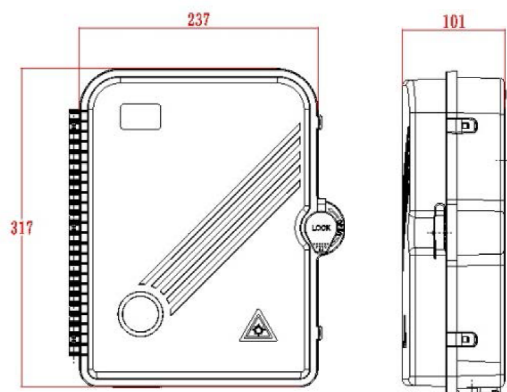

# Excel Enbeam IP55 Fibre Access Terminal Box with 12x OM4 SC/UPC Simplex Adaptors

Item Code: 208-180

**excel**  
without compromise.

## Product drawing

### Dimensions

317mmx 237mmx101mm

### Installation Dimensions

274mm x 206mm(187mm)