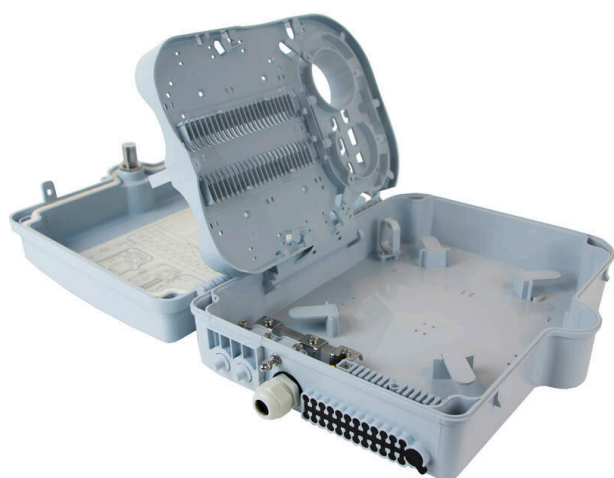

Excel Enbeam IP55 Fibre Access Terminal Box with 12x OM4 SC/UPC Simplex Adaptors

Item Code: 208-180

excel
without compromise.

✕ Designated splitter area

✕ IP55 Rated

✕ Lockable

✕ Accepts SC simplex Adaptors

✕ RoHS

✕ 25 Year system warranty

Product Overview

The Excel Enbeam IP55 Fibre Access Terminal Box has been designed to house 24 SC simplex connections within an IP55 rated housing. Suitable for internal and external applications with branch off cable entry, the hinged splice tray offers the ability to house plc splitters and up to 48 fusion splices.

Product Specifications

Feature	Values
Surface mounted	yes
Type of connector	SC
With couplers	yes
Suitable for number of couplers	24
Suitable for type of fibre	Multi mode
IP-rating	IP55
Ambient temperature	-40...60 °C
Width	237 mm
Height	317 mm
Depth	101 mm

Excel Enbeam IP55 Fibre Access Terminal Box with 12x OM4 SC/UPC Simplex Adaptors

Item Code: 208-180

Additional specifications

Features	Values
Capacity	up to 48 Fibres using LC Duplex / 24 using SC simplex
Weight	6 kgs
Material	ABS
Colour	Grey RAL 7035
Entry Cable Diameter	10.35mm to 13.05mm
Humidity	93% at 40 Degrees C
Air Pressure	62kPa - 101kPa