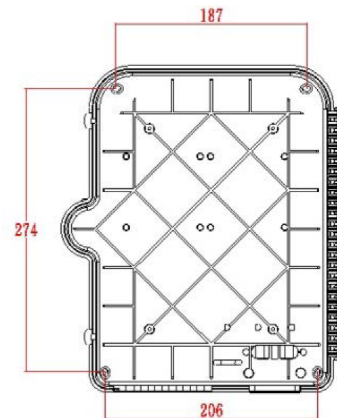

Surface mounted	yes
Type of connector	SC
With couplers	yes
Suitable for number of couplers	24
Suitable for type of fibre	Multi mode
IP-rating	IP55
Ambient temperature	-40...60 °C
Width	237 mm
Height	317 mm
Depth	101 mm

Additional specifications

Features	Values
Capacity	up to 48 Fibres using LC Duplex / 24 using SC simplex
Weight	6 kgs
Material	ABS
Colour	Grey RAL 7035
Entry Cable Diameter	10.35mm to 13.05mm
Humidity	93% at 40 Degrees C
Air Pressure	62kPa - 101kPa

Product drawing

Dimensions

317mm x 237mm x 101mm

Installation Dimensions

274mm x 206mm (187mm)

Part Code Table

Part Code	Description
208-173	Excel Enbeam IP55 Fibre Access Terminal Box Unloaded up to 24x LC Dup. or 24x SC Sim. Adaptors
208-174	Excel Enbeam IP55 Fibre Access Terminal Box with 12x SC/APC Simplex Adaptors
208-175	Excel Enbeam IP55 Fibre Access Terminal Box with 24x SC/APC Simplex

Excel Enbeam IP55 Fibre Access Terminal Box with 12x OM4 SC/UPC Simplex Adaptors

Part Code: 208-180

sales@excel-networking.com
excel-networking.com

Adaptors

208-176	Excel Enbeam IP55 Fibre Access Terminal Box with 12x Singlemode SC/UPC Simplex Adaptors
208-177	Excel Enbeam IP55 Fibre Access Terminal Box with 24x Singlemode SC/UPC Simplex Adaptors
208-178	Excel Enbeam IP55 Fibre Access Terminal Box with 12x OM3 SC/UPC Simplex Adaptors
208-179	Excel Enbeam IP55 Fibre Access Terminal Box with 24x OM3 SC/UPC Simplex Adaptors
208-180	Excel Enbeam IP55 Fibre Access Terminal Box with 12x OM4 SC/UPC Simplex Adaptors
208-181	Excel Enbeam IP55 Fibre Access Terminal Box with 24x OM4 SC/UPC Simplex Adaptors