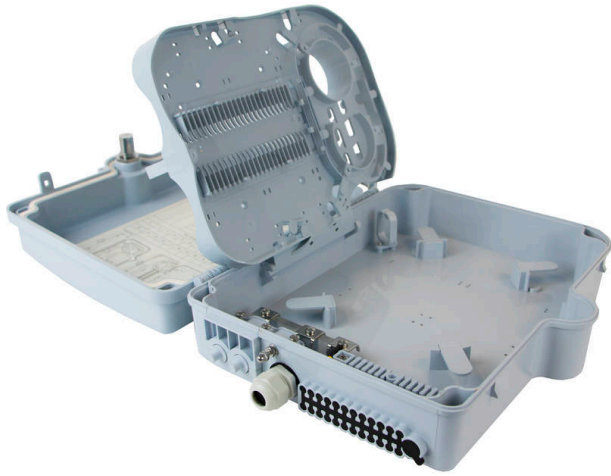

# Excel Enbeam IP55 Fibre Access Terminal Box with 12x OM4 SC/UPC Simplex Adaptors

Item Code: 208-180

**excel**  
without compromise.

✕ Designated splitter area

✕ IP55 Rated

✕ Lockable

✕ Accepts SC simplex Adaptors

## Product Overview

The Excel Enbeam IP55 Fibre Access Terminal Box has been designed to house 24 SC simplex connections within an IP55 rated housing. Suitable for internal and external applications with branch off cable entry, the hinged splice tray offers the ability to house plc splitters and up to 48 fusion splices.

## Product Specifications

Feature	Values
Surface mounted	yes
Type of connector	SC
With couplers	yes
Suitable for number of couplers	24
Suitable for type of fibre	Multi mode
IP-rating	IP55
Ambient temperature	-40...60 °C
Width	237 mm
Height	317 mm
Depth	101 mm

# Excel Enbeam IP55 Fibre Access Terminal Box with 12x OM4 SC/UPC Simplex Adaptors

Item Code: 208-180