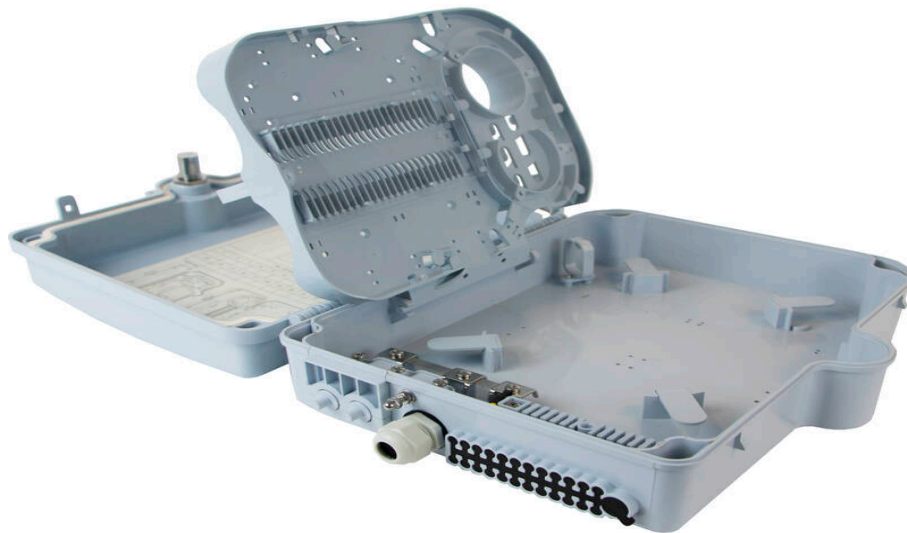

Excel Enbeam IP55 Fibre Access Terminal Box with 12x OM4 SC/UPC Simplex Adaptors

Part Code: 208-180

sales@excel-networking.com
excel-networking.com

Main Features

- / Designated splitter area
- / Lockable
- / RoHS
- / IP55 Rated
- / Accepts SC simplex Adaptors
- / 25 Year system warranty

Product Overview

The Excel Enbeam IP55 Fibre Access Terminal Box has been designed to house 24 SC simplex connections within an IP55 rated housing. Suitable for internal and external applications with branch off cable entry, the hinged splice tray offers the ability to house plc splitters and up to 48 fusion splices.

Product Specifications

Feature	Values
---------	--------

Excel Enbeam IP55 Fibre Access Terminal Box with 12x OM4 SC/UPC Simplex Adaptors

Part Code: 208-180

sales@excel-networking.com
excel-networking.com

Surface mounted	yes
Type of connector	SC
With couplers	yes
Suitable for number of couplers	24
Suitable for type of fibre	Multi mode
IP-rating	IP55
Ambient temperature	-40...60 °C
Width	237 mm
Height	317 mm
Depth	101 mm