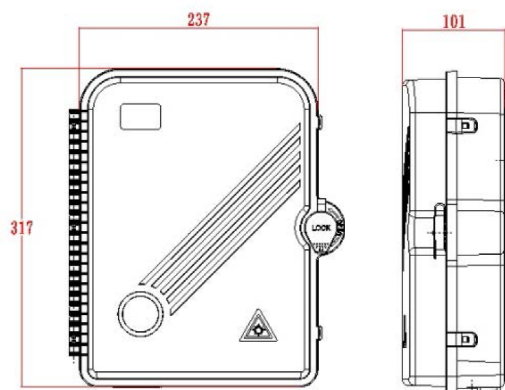

Product Specifications

Feature	Values
Surface mounted	yes
Type of connector	SC
With couplers	yes
Suitable for number of couplers	24
Suitable for type of fibre	Multi mode
IP-rating	IP55
Ambient temperature	-40...60 °C
Width	237 mm
Height	317 mm
Depth	101 mm

Excel Enbeam IP55 Fibre Access Terminal Box with 24x OM4 SC/UPC Simplex Adaptors

Item Code: 208-181

Additional specifications

Features	Values
Capacity	up to 48 Fibres using LC Duplex / 24 using SC simplex
Weight	6 kgs
Material	ABS
Colour	Grey RAL 7035
Entry Cable Diameter	10.35mm to 13.05mm
Humidity	93% at 40 Degrees C
Air Pressure	62kPa - 101kPa

Included accessories

Accessories	Quantity
Splice protectors	24
Nylon cable tie	10
sealing plugs	24
Wall fixings (sets)	1

Excel Enbeam IP55 Fibre Access Terminal Box with 24x OM4 SC/UPC Simplex Adaptors

Item Code: 208-181

Product drawing

Dimensions

317mm x 237mm x 101mm

Installation Dimensions

274mm x 206mm (187mm)

Part Number Table

Part Number	Description
208-173	Excel Enbeam IP55 Fibre Access Terminal Box Unloaded up to 24x LC Dup. or 24x SC Sim. Adaptors
208-174	Excel Enbeam IP55 Fibre Access Terminal Box with 12x SC/APC Simplex Adaptors
208-175	Excel Enbeam IP55 Fibre Access Terminal Box with 24x SC/APC Simplex Adaptors
208-176	Excel Enbeam IP55 Fibre Access Terminal Box with 12x Singlemode SC/UPC Simplex Adaptors
208-177	Excel Enbeam IP55 Fibre Access Terminal Box with 24x Singlemode SC/UPC Simplex Adaptors
208-178	Excel Enbeam IP55 Fibre Access Terminal Box with 12x OM3 SC/UPC Simplex Adaptors
208-179	Excel Enbeam IP55 Fibre Access Terminal Box with 24x OM3 SC/UPC Simplex Adaptors
208-180	Excel Enbeam IP55 Fibre Access Terminal Box with 12x OM4 SC/UPC Simplex Adaptors
208-181	Excel Enbeam IP55 Fibre Access Terminal Box with 24x OM4 SC/UPC Simplex Adaptors