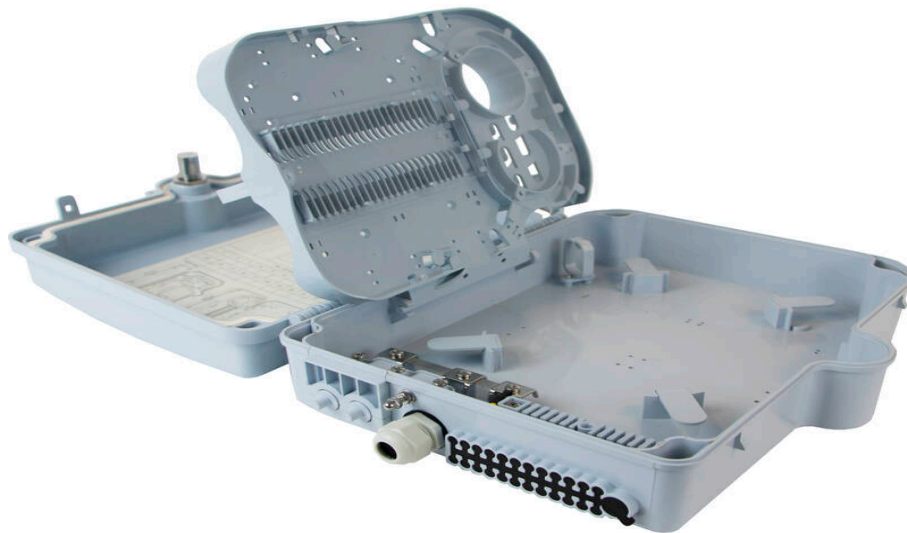

Excel Enbeam IP55 Fibre Access Terminal Box with 24x OM4 SC/UPC Simplex Adaptors

Part Code: 208-181

sales@excel-networking.com
excel-networking.com

Main Features

- / Designated splitter area
- / Lockable
- / RoHS
- / IP55 Rated
- / Accepts SC simplex Adaptors
- / 25 Year system warranty

Product Overview

The Excel Enbeam IP55 Fibre Access Terminal Box has been designed to house 24 SC simplex connections within an IP55 rated housing. Suitable for internal and external applications with branch off cable entry, the hinged splice tray offers the ability to house plc splitters and up to 48 fusion splices.

Product Specifications

Feature	Values
---------	--------

Excel Enbeam IP55 Fibre Access Terminal Box with 24x OM4 SC/UPC Simplex Adaptors

Part Code: 208-181

sales@excel-networking.com
excel-networking.com

Surface mounted	yes
Type of connector	SC
With couplers	yes
Suitable for number of couplers	24
Suitable for type of fibre	Multi mode
IP-rating	IP55
Ambient temperature	-40...60 °C
Width	237 mm
Height	317 mm
Depth	101 mm