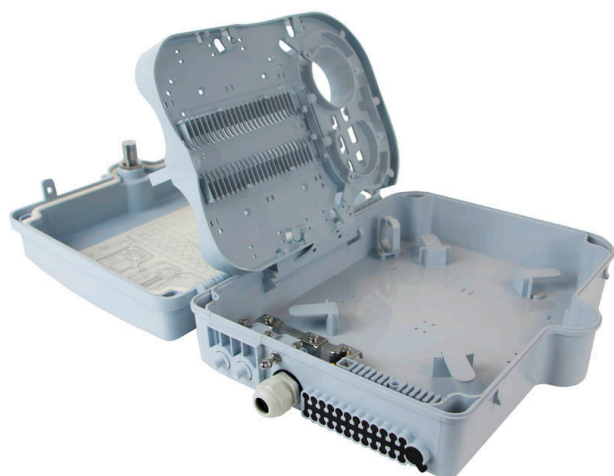

Excel Enbeam IP55 Fibre Access Terminal Box with 24x OM4 SC/UPC Simplex Adaptors

Item Code: 208-181

excel
without compromise.

✕ Designated splitter area

✕ IP55 Rated

✕ Lockable

✕ Accepts SC simplex Adaptors

✕ RoHS

✕ 25 Year system warranty

Product Overview

The Excel Enbeam IP55 Fibre Access Terminal Box has been designed to house 24 SC simplex connections within an IP55 rated housing. Suitable for internal and external applications with branch off cable entry, the hinged splice tray offers the ability to house plc splitters and up to 48 fusion splices.

Product Specifications

Feature	Values
Surface mounted	yes
Type of connector	SC
With couplers	yes
Suitable for number of couplers	24
Suitable for type of fibre	Multi mode
IP-rating	IP55
Ambient temperature	-40...60 °C
Width	237 mm
Height	317 mm
Depth	101 mm

Excel Enbeam IP55 Fibre Access Terminal Box with 24x OM4 SC/UPC Simplex Adaptors

Item Code: 208-181

Additional specifications

Features	Values
Capacity	up to 48 Fibres using LC Duplex / 24 using SC simplex
Weight	6 kgs
Material	ABS
Colour	Grey RAL 7035
Entry Cable Diameter	10.35mm to 13.05mm
Humidity	93% at 40 Degrees C
Air Pressure	62kPa - 101kPa