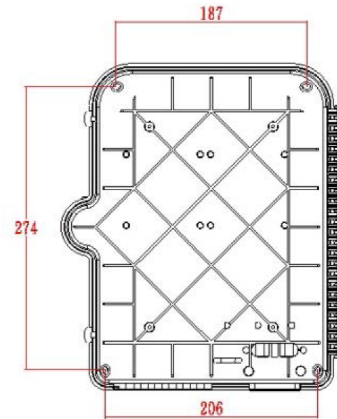

Surface mounted	yes
Type of connector	SC
With couplers	yes
Suitable for number of couplers	24
Suitable for type of fibre	Multi mode
IP-rating	IP55
Ambient temperature	-40...60 °C
Width	237 mm
Height	317 mm
Depth	101 mm

Additional specifications

Features	Values
Capacity	up to 48 Fibres using LC Duplex / 24 using SC simplex
Weight	6 kgs
Material	ABS
Colour	Grey RAL 7035
Entry Cable Diameter	10.35mm to 13.05mm
Humidity	93% at 40 Degrees C
Air Pressure	62kPa - 101kPa

Product drawing

Dimensions

317mm x 237mm x 101mm

Installation Dimensions

274mm x 206mm (187mm)

Part Code Table

Part Code	Description
208-173	Excel Enbeam IP55 Fibre Access Terminal Box Unloaded up to 24x LC Dup. or 24x SC Sim. Adaptors
208-174	Excel Enbeam IP55 Fibre Access Terminal Box with 12x SC/APC Simplex Adaptors
208-175	Excel Enbeam IP55 Fibre Access Terminal Box with 24x SC/APC Simplex

Excel Enbeam IP55 Fibre Access Terminal Box with 24x OM4 SC/UPC Simplex Adaptors

Part Code: 208-181

sales@excel-networking.com
excel-networking.com

Adaptors

208-176	Excel Enbeam IP55 Fibre Access Terminal Box with 12x Singlemode SC/UPC Simplex Adaptors
208-177	Excel Enbeam IP55 Fibre Access Terminal Box with 24x Singlemode SC/UPC Simplex Adaptors
208-178	Excel Enbeam IP55 Fibre Access Terminal Box with 12x OM3 SC/UPC Simplex Adaptors
208-179	Excel Enbeam IP55 Fibre Access Terminal Box with 24x OM3 SC/UPC Simplex Adaptors
208-180	Excel Enbeam IP55 Fibre Access Terminal Box with 12x OM4 SC/UPC Simplex Adaptors
208-181	Excel Enbeam IP55 Fibre Access Terminal Box with 24x OM4 SC/UPC Simplex Adaptors