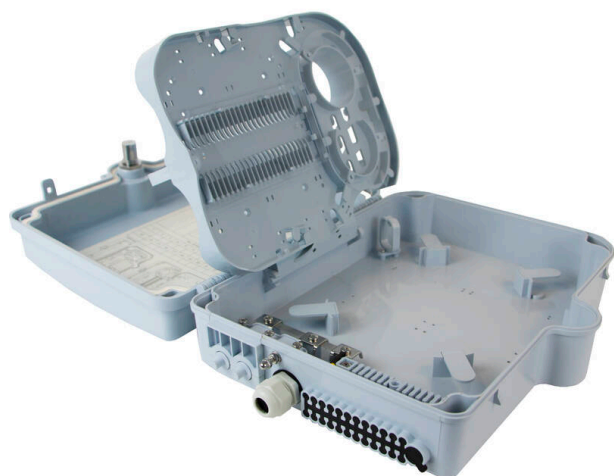

Excel Enbeam IP55 Fibre Access Terminal Box with 24x OM4 SC/UPC Simplex Adaptors

Item Code: 208-181

excel
without compromise.

Designated splitter area

IP55 Rated

Lockable

Accepts SC simplex Adaptors

RoHS

25 Year system warranty

Product Overview

The Excel Enbeam IP55 Fibre Access Terminal Box has been designed to house 24 SC simplex connections within an IP55 rated housing. Suitable for internal and external applications with branch off cable entry, the hinged splice tray offers the ability to house plc splitters and up to 48 fusion splices.

Product Specifications

Feature	Values
Surface mounted	yes
Type of connector	SC
With couplers	yes
Suitable for number of couplers	24
Suitable for type of fibre	Multi mode
IP-rating	IP55
Ambient temperature	-40...60 °C
Width	237 mm
Height	317 mm
Depth	101 mm

Excel Enbeam IP55 Fibre Access Terminal Box with 24x OM4 SC/UPC Simplex Adaptors

Item Code: 208-181

Additional specifications

Features	Values
Capacity	up to 48 Fibres using LC Duplex / 24 using SC simplex
Weight	6 kgs
Material	ABS
Colour	Grey RAL 7035
Entry Cable Diameter	10.35mm to 13.05mm
Humidity	93% at 40 Degrees C
Air Pressure	62kPa - 101kPa