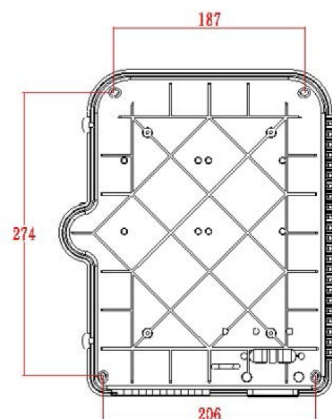

Product Specifications

Feature	Values
Surface mounted	yes
Type of connector	SC
With couplers	yes
Suitable for number of couplers	24
Suitable for type of fibre	Multi mode
IP-rating	IP55
Ambient temperature	-40...60 °C
Width	237 mm
Height	317 mm
Depth	101 mm

Excel Enbeam IP55 Fibre Access Terminal Box with 24x OM4 SC/UPC Simplex Adaptors

Item Code: 208-181

Additional specifications

Features	Values
Capacity	up to 48 Fibres using LC Duplex / 24 using SC simplex
Weight	6 kgs
Material	ABS
Colour	Grey RAL 7035
Entry Cable Diameter	10.35mm to 13.05mm
Humidity	93% at 40 Degrees C
Air Pressure	62kPa - 101kPa

Product drawing

Dimensions

317mm x 237mm x 101mm

Installation Dimensions

274mm x 206mm (187mm)

Part Number Table

Part Number	Description
208-173	Excel Enbeam IP55 Fibre Access Terminal Box Unloaded up to 24x LC Dup. or 24x SC Sim. Adaptors
208-174	Excel Enbeam IP55 Fibre Access Terminal Box with 12x SC/APC Simplex Adaptors
208-175	Excel Enbeam IP55 Fibre Access Terminal Box with 24x SC/APC Simplex Adaptors
208-176	Excel Enbeam IP55 Fibre Access Terminal Box with 12x Singlemode SC/UPC Simplex Adaptors
208-177	Excel Enbeam IP55 Fibre Access Terminal Box with 24x Singlemode SC/UPC Simplex Adaptors
208-178	Excel Enbeam IP55 Fibre Access Terminal Box with 12x OM3 SC/UPC Simplex Adaptors
208-179	Excel Enbeam IP55 Fibre Access Terminal Box with 24x OM3 SC/UPC Simplex Adaptors
208-180	Excel Enbeam IP55 Fibre Access Terminal Box with 12x OM4 SC/UPC Simplex Adaptors
208-181	Excel Enbeam IP55 Fibre Access Terminal Box with 24x OM4 SC/UPC Simplex Adaptors