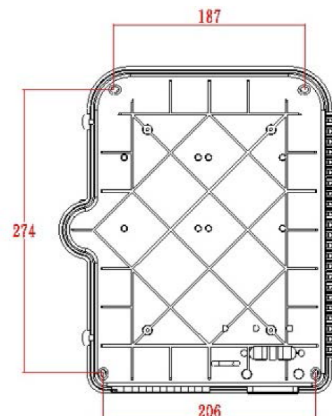

## Product Specifications

Feature	Values
Surface mounted	yes
Type of connector	SC
With couplers	yes
Suitable for number of couplers	24
Suitable for type of fibre	Multi mode
IP-rating	IP55
Ambient temperature	-40...60 °C
Width	237 mm
Height	317 mm
Depth	101 mm

## Product drawing

### Dimensions

317mmx 237mmx101mm

### Installation Dimensions

274mm x 206mm(187mm)