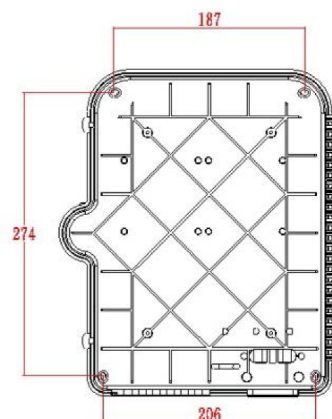

## Product Specifications

Feature	Values
Surface mounted	yes
Type of connector	SC
With couplers	yes
Suitable for number of couplers	24
Suitable for type of fibre	Multi mode
IP-rating	IP55
Ambient temperature	-40...60 °C
Width	237 mm
Height	317 mm
Depth	101 mm

## Product drawing

### Dimensions

317mm x 237mm x 101mm

### Installation Dimensions

274mm x 206mm (187mm)