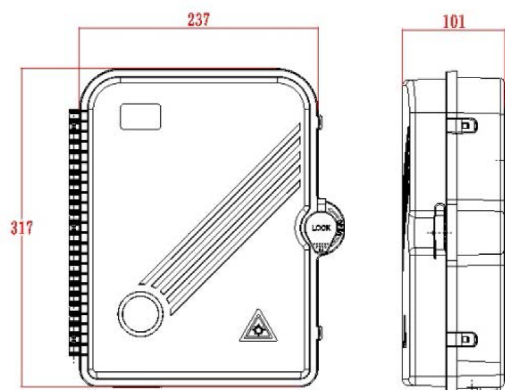

Product Specifications

Feature	Values
Surface mounted	yes
Type of connector	SC
With couplers	yes
Suitable for number of couplers	24
Suitable for type of fibre	Multi mode
IP-rating	IP55
Ambient temperature	-40...60 °C
Width	237 mm
Height	317 mm
Depth	101 mm

Excel Enbeam IP55 Fibre Access Terminal Box with 24x OM4 SC/UPC Simplex Adaptors

Item Code: 208-181

Additional specifications

Features	Values
Capacity	up to 48 Fibres using LC Duplex / 24 using SC simplex
Weight	6 kgs
Material	ABS
Colour	Grey RAL 7035
Entry Cable Diameter	10.35mm to 13.05mm
Humidity	93% at 40 Degrees C
Air Pressure	62kPa - 101kPa

Included accessories

Accessories	Quantity
Splice protectors	24
Nylon cable tie	10
sealing plugs	24
Wall fixings (sets)	1

Excel Enbeam IP55 Fibre Access Terminal Box with 24x OM4 SC/UPC Simplex Adaptors

Item Code: 208-181

excel
without compromise.

Product drawing

Dimensions

317mmx 237mmx101mm

Installation Dimensions

274mm x 206mm(187mm)

Part Number Table

Part Number	Description
208-173	Excel Enbeam IP55 Fibre Access Terminal Box Unloaded up to 24x LC Dup. or 24x SC Sim. Adaptors
208-174	Excel Enbeam IP55 Fibre Access Terminal Box with 12x SC/APC Simplex Adaptors
208-175	Excel Enbeam IP55 Fibre Access Terminal Box with 24x SC/APC Simplex Adaptors
208-176	Excel Enbeam IP55 Fibre Access Terminal Box with 12x Singlemode SC/UPC Simplex Adaptors
208-177	Excel Enbeam IP55 Fibre Access Terminal Box with 24x Singlemode SC/UPC Simplex Adaptors
208-178	Excel Enbeam IP55 Fibre Access Terminal Box with 12x OM3 SC/UPC Simplex Adaptors
208-179	Excel Enbeam IP55 Fibre Access Terminal Box with 24x OM3 SC/UPC Simplex Adaptors
208-180	Excel Enbeam IP55 Fibre Access Terminal Box with 12x OM4 SC/UPC Simplex Adaptors
208-181	Excel Enbeam IP55 Fibre Access Terminal Box with 24x OM4 SC/UPC Simplex Adaptors