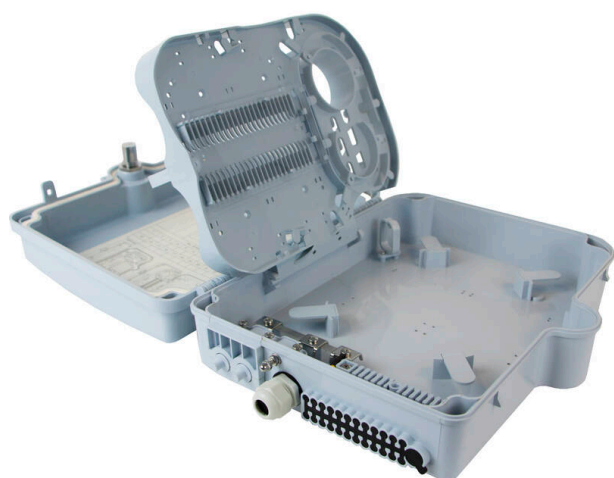

Excel Enbeam IP55 Fibre Access Terminal Box with 24x OM4 SC/UPC Simplex Adaptors

Item Code: 208-181

excel
without compromise.

Designated splitter area

IP55 Rated

Lockable

Accepts SC simplex Adaptors

RoHS

25 Year system warranty

Product Overview

The Excel Enbeam IP55 Fibre Access Terminal Box has been designed to house 24 SC simplex connections within an IP55 rated housing. Suitable for internal and external applications with branch off cable entry, the hinged splice tray offers the ability to house plc splitters and up to 48 fusion splices.

Product Specifications

Feature	Values
Surface mounted	yes
Type of connector	SC
With couplers	yes
Suitable for number of couplers	24
Suitable for type of fibre	Multi mode
IP-rating	IP55
Ambient temperature	-40...60 °C
Width	237 mm
Height	317 mm
Depth	101 mm

Excel Enbeam IP55 Fibre Access Terminal Box with 24x OM4 SC/UPC Simplex Adaptors

Item Code: 208-181

Additional specifications

Features	Values
Capacity	up to 48 Fibres using LC Duplex / 24 using SC simplex
Weight	6 kgs
Material	ABS
Colour	Grey RAL 7035
Entry Cable Diameter	10.35mm to 13.05mm
Humidity	93% at 40 Degrees C
Air Pressure	62kPa - 101kPa