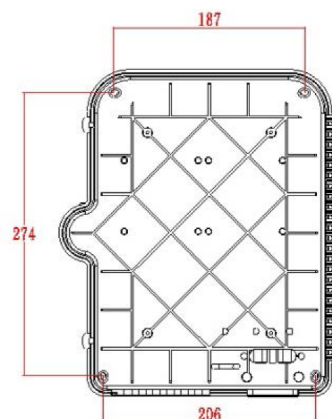

Product Specifications

Feature	Values
Surface mounted	yes
Type of connector	SC
With couplers	yes
Suitable for number of couplers	24
Suitable for type of fibre	Multi mode
IP-rating	IP55
Ambient temperature	-40...60 °C
Width	237 mm
Height	317 mm
Depth	101 mm

Excel Enbeam IP55 Fibre Access Terminal Box with 24x OM4 SC/UPC Simplex Adaptors

Item Code: 208-181

Additional specifications

Features	Values
Capacity	up to 48 Fibres using LC Duplex / 24 using SC simplex
Weight	6 kgs
Material	ABS
Colour	Grey RAL 7035
Entry Cable Diameter	10.35mm to 13.05mm
Humidity	93% at 40 Degrees C
Air Pressure	62kPa - 101kPa

excel
without compromise.

Product drawing

Dimensions

317mmx 237mmx101mm

Installation Dimensions

274mm x 206mm(187mm)

Part Number Table

Part Number	Description
208-173	Excel Enbeam IP55 Fibre Access Terminal Box Unloaded up to 24x LC Dup. or 24x SC Sim. Adaptors
208-174	Excel Enbeam IP55 Fibre Access Terminal Box with 12x SC/APC Simplex Adaptors
208-175	Excel Enbeam IP55 Fibre Access Terminal Box with 24x SC/APC Simplex Adaptors
208-176	Excel Enbeam IP55 Fibre Access Terminal Box with 12x Singlemode SC/UPC Simplex Adaptors
208-177	Excel Enbeam IP55 Fibre Access Terminal Box with 24x Singlemode SC/UPC Simplex Adaptors
208-178	Excel Enbeam IP55 Fibre Access Terminal Box with 12x OM3 SC/UPC Simplex Adaptors
208-179	Excel Enbeam IP55 Fibre Access Terminal Box with 24x OM3 SC/UPC Simplex Adaptors
208-180	Excel Enbeam IP55 Fibre Access Terminal Box with 12x OM4 SC/UPC Simplex Adaptors
208-181	Excel Enbeam IP55 Fibre Access Terminal Box with 24x OM4 SC/UPC Simplex Adaptors