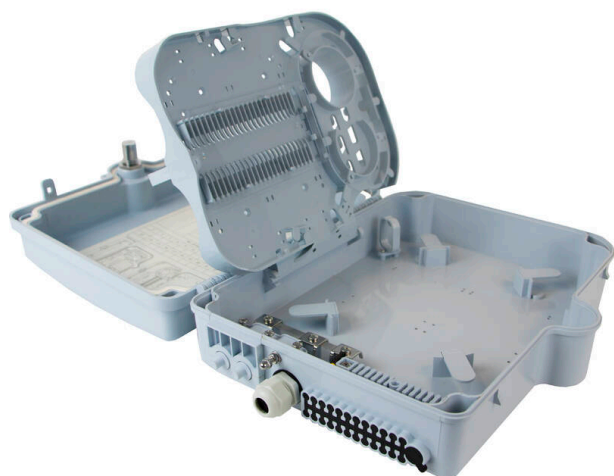

# Excel Enbeam IP55 Fibre Access Terminal Box with 24x OM4 SC/UPC Simplex Adaptors

Item Code: 208-181

**excel**  
without compromise.

✕ Designated splitter area

✕ IP55 Rated

✕ Lockable

✕ Accepts SC simplex Adaptors

## Product Overview

The Excel Enbeam IP55 Fibre Access Terminal Box has been designed to house 24 SC simplex connections within an IP55 rated housing. Suitable for internal and external applications with branch off cable entry, the hinged splice tray offers the ability to house plc splitters and up to 48 fusion splices.

## Product Specifications

Feature	Values
Surface mounted	yes
Type of connector	SC
With couplers	yes
Suitable for number of couplers	24
Suitable for type of fibre	Multi mode
IP-rating	IP55
Ambient temperature	-40...60 °C
Width	237 mm
Height	317 mm
Depth	101 mm

# Excel Enbeam IP55 Fibre Access Terminal Box with 24x OM4 SC/UPC Simplex Adaptors

Item Code: 208-181