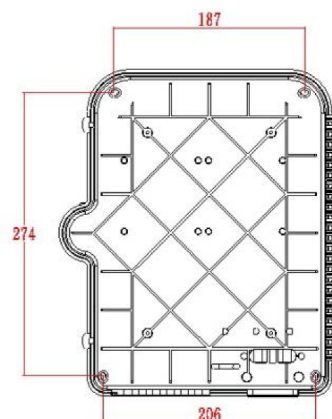

## Product Specifications

Feature	Values
Surface mounted	yes
Type of connector	SC
With couplers	yes
Suitable for number of couplers	24
Suitable for type of fibre	Multi mode
IP-rating	IP55
Ambient temperature	-40...60 °C
Width	237 mm
Height	317 mm
Depth	101 mm

## Product drawing

### Dimensions

317mmx 237mmx101mm

### Installation Dimensions

274mm x 206mm(187mm)