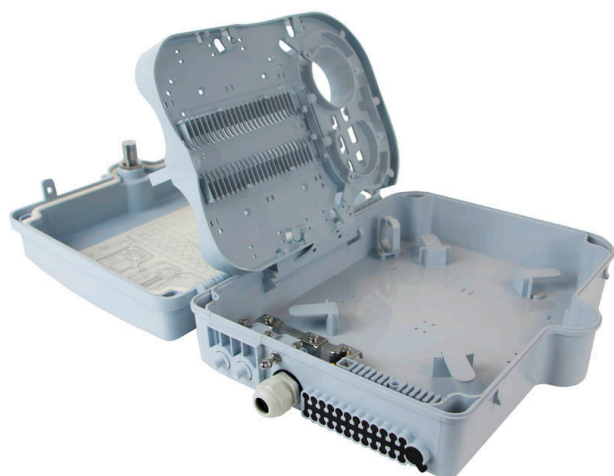

# Excel Enbeam IP55 Fibre Access Terminal Box with 24x OM4 SC/UPC Simplex Adaptors

Item Code: 208-181

**excel**  
without compromise.

✕ Designated splitter area

✕ IP55 Rated

✕ Lockable

✕ Accepts SC simplex Adaptors

## Product Overview

The Excel Enbeam IP55 Fibre Access Terminal Box has been designed to house 24 SC simplex connections within an IP55 rated housing. Suitable for internal and external applications with branch off cable entry, the hinged splice tray offers the ability to house plc splitters and up to 48 fusion splices.

## Product Specifications

Feature	Values
Surface mounted	yes
Type of connector	SC
With couplers	yes
Suitable for number of couplers	24
Suitable for type of fibre	Multi mode
IP-rating	IP55
Ambient temperature	-40...60 °C
Width	237 mm
Height	317 mm
Depth	101 mm

# Excel Enbeam IP55 Fibre Access Terminal Box with 24x OM4 SC/UPC Simplex Adaptors

Item Code: 208-181