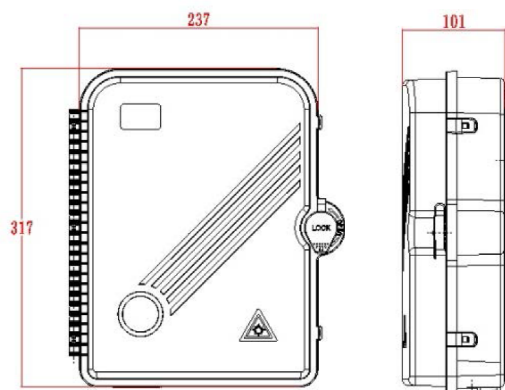

# Excel Enbeam IP55 Fibre Access Terminal Box with 24x OM4 SC/UPC Simplex Adaptors

Item Code: 208-181

## Product drawing

### Dimensions

317mmx 237mmx101mm

### Installation Dimensions

274mm x 206mm(187mm)