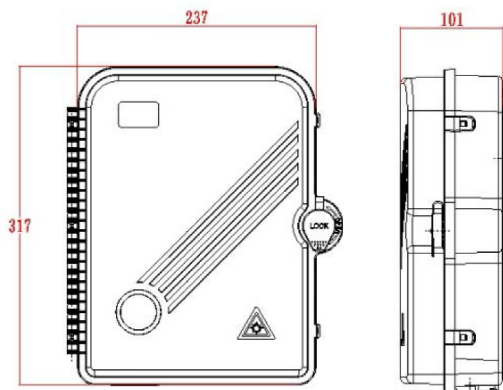

# Excel Enbeam IP55 Fibre Access Terminal Box with 24x OM4 SC/UPC Simplex Adaptors

Item Code: 208-181

**excel**  
without compromise.

## Product drawing

### Dimensions

317mmx 237mmx101mm

### Installation Dimensions

274mm x 206mm(187mm)