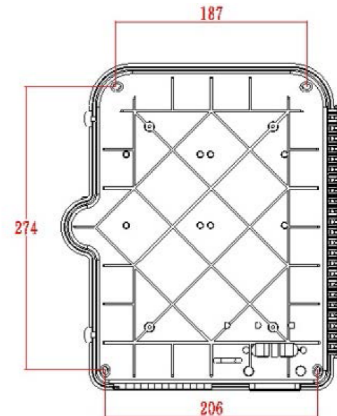

Surface mounted	yes
Type of connector	SC
With couplers	yes
Suitable for number of couplers	24
Suitable for type of fibre	Multi mode
IP-rating	IP55
Ambient temperature	-40...60 °C
Width	237 mm
Height	317 mm
Depth	101 mm

Additional specifications

Features	Values
Capacity	up to 48 Fibres using LC Duplex / 24 using SC simplex
Weight	6 kgs
Material	ABS
Colour	Grey RAL 7035
Entry Cable Diameter	10.35mm to 13.05mm
Humidity	93% at 40 Degrees C
Air Pressure	62kPa - 101kPa

Product drawing

Dimensions

317mm x 237mm x 101mm

Installation Dimensions

274mm x 206mm (187mm)

Part Code Table

Part Code	Description
208-173	Excel Enbeam IP55 Fibre Access Terminal Box Unloaded up to 24x LC Dup. or 24x SC Sim. Adaptors
208-174	Excel Enbeam IP55 Fibre Access Terminal Box with 12x SC/APC Simplex Adaptors
208-175	Excel Enbeam IP55 Fibre Access Terminal Box with 24x SC/APC Simplex

Excel Enbeam IP55 Fibre Access Terminal Box with 24x OM4 SC/UPC Simplex Adaptors

Part Code: 208-181

sales@excel-networking.com
excel-networking.com

Adaptors

208-176	Excel Enbeam IP55 Fibre Access Terminal Box with 12x Singlemode SC/UPC Simplex Adaptors
208-177	Excel Enbeam IP55 Fibre Access Terminal Box with 24x Singlemode SC/UPC Simplex Adaptors
208-178	Excel Enbeam IP55 Fibre Access Terminal Box with 12x OM3 SC/UPC Simplex Adaptors
208-179	Excel Enbeam IP55 Fibre Access Terminal Box with 24x OM3 SC/UPC Simplex Adaptors
208-180	Excel Enbeam IP55 Fibre Access Terminal Box with 12x OM4 SC/UPC Simplex Adaptors
208-181	Excel Enbeam IP55 Fibre Access Terminal Box with 24x OM4 SC/UPC Simplex Adaptors