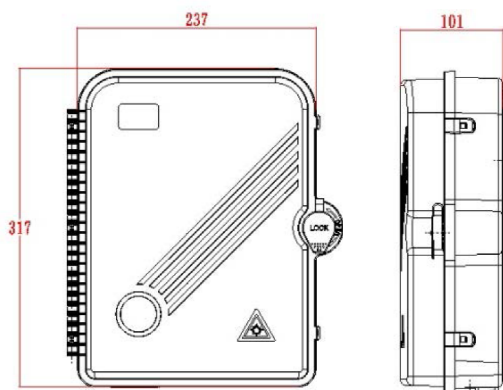

# Excel Enbeam IP55 Fibre Access Terminal Box with 24x OM4 SC/UPC Simplex Adaptors

Item Code: 208-181

## Product drawing

### Dimensions

317mm x 237mm x 101mm

### Installation Dimensions

274mm x 206mm (187mm)