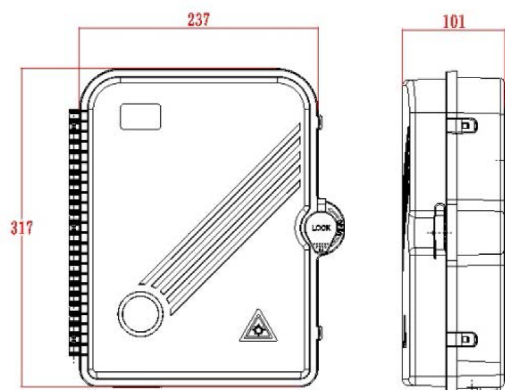

Excel Enbeam IP55 Fibre Access Terminal Box with 24x OM4 SC/UPC Simplex Adaptors

Item Code: 208-181

excel
without compromise.

Product drawing

Dimensions

317mmx 237mmx101mm