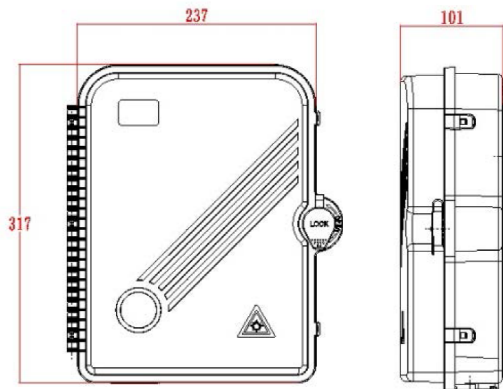

Surface mounted	yes
Type of connector	SC
With couplers	yes
Suitable for number of couplers	24
Suitable for type of fibre	Multi mode
IP-rating	IP55
Ambient temperature	-40...60 °C
Width	237 mm
Height	317 mm
Depth	101 mm

Additional specifications

Features	Values
Capacity	up to 48 Fibres using LC Duplex / 24 using SC simplex
Weight	6 kgs
Material	ABS
Colour	Grey RAL 7035
Entry Cable Diameter	10.35mm to 13.05mm
Humidity	93% at 40 Degrees C
Air Pressure	62kPa - 101kPa

Excel Enbeam IP55 Fibre Access Terminal Box with 24x OM4 SC/UPC Simplex Adaptors

Part Code: 208-181

sales@excel-networking.com
excel-networking.com

Included accessories

Accessories	Quantity
Splice protectors	24
Nylon cable tie	10
sealing plugs	24
Wall fixings (sets)	1

Product drawing

Dimensions

317mm x 237mm x 101mm

Installation Dimensions

274mm x 206mm (187mm)

Part Code Table

Part Code	Description
208-173	Excel Enbeam IP55 Fibre Access Terminal Box Unloaded up to 24x LC Dup. or 24x SC Sim. Adaptors
208-174	Excel Enbeam IP55 Fibre Access Terminal Box with 12x SC/APC Simplex Adaptors
208-175	Excel Enbeam IP55 Fibre Access Terminal Box with 24x SC/APC Simplex