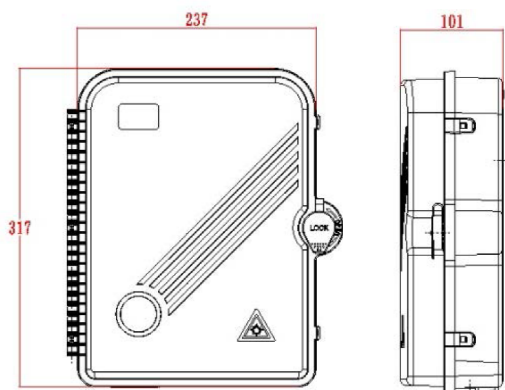

Product Specifications

Feature	Values
Surface mounted	yes
Type of connector	SC
With couplers	yes
Suitable for number of couplers	24
Suitable for type of fibre	Multi mode
IP-rating	IP55
Ambient temperature	-40...60 °C
Width	237 mm
Height	317 mm
Depth	101 mm

Excel Enbeam IP55 Fibre Access Terminal Box with 24x OM4 SC/UPC Simplex Adaptors

Item Code: 208-181

Additional specifications

Features	Values
Capacity	up to 48 Fibres using LC Duplex / 24 using SC simplex
Weight	6 kgs
Material	ABS
Colour	Grey RAL 7035
Entry Cable Diameter	10.35mm to 13.05mm
Humidity	93% at 40 Degrees C
Air Pressure	62kPa - 101kPa

Included accessories

Accessories	Quantity
Splice protectors	24
Nylon cable tie	10
sealing plugs	24
Wall fixings (sets)	1

Excel Enbeam IP55 Fibre Access Terminal Box with 24x OM4 SC/UPC Simplex Adaptors

Item Code: 208-181

Product drawing

Dimensions

317mm x 237mm x 101mm

Installation Dimensions

274mm x 206mm (187mm)

Part Number Table

Part Number	Description
208-173	Excel Enbeam IP55 Fibre Access Terminal Box Unloaded up to 24x LC Dup. or 24x SC Sim. Adaptors
208-174	Excel Enbeam IP55 Fibre Access Terminal Box with 12x SC/APC Simplex Adaptors
208-175	Excel Enbeam IP55 Fibre Access Terminal Box with 24x SC/APC Simplex Adaptors
208-176	Excel Enbeam IP55 Fibre Access Terminal Box with 12x Singlemode SC/UPC Simplex Adaptors
208-177	Excel Enbeam IP55 Fibre Access Terminal Box with 24x Singlemode SC/UPC Simplex Adaptors
208-178	Excel Enbeam IP55 Fibre Access Terminal Box with 12x OM3 SC/UPC Simplex Adaptors
208-179	Excel Enbeam IP55 Fibre Access Terminal Box with 24x OM3 SC/UPC Simplex Adaptors
208-180	Excel Enbeam IP55 Fibre Access Terminal Box with 12x OM4 SC/UPC Simplex Adaptors
208-181	Excel Enbeam IP55 Fibre Access Terminal Box with 24x OM4 SC/UPC Simplex Adaptors