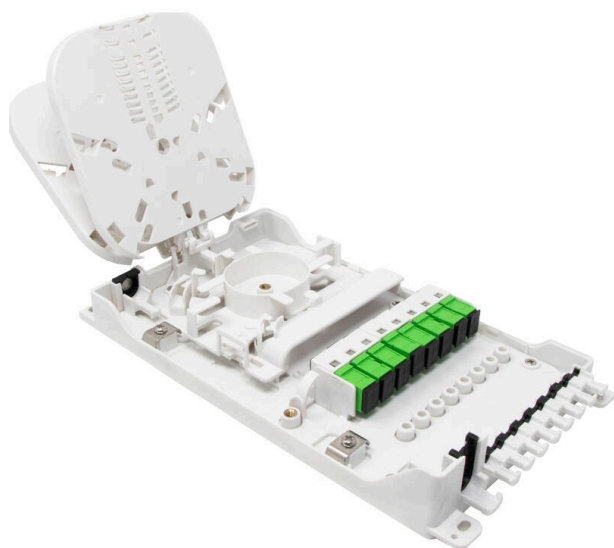

# Excel Enbeam Internal Fibre Optic Access Terminal Box Loaded with 8x SC/APC Simplex

Item Code: 208-187

✕ Holds up to 8 single fibres

✕ Integrated fibre management

✕ Includes 2 x 8 way splice trays

✕ Holds 2 x 8 way splitters per tray

## Product Overview

The Enbeam Internal fibre optic access terminal box comes pre-loaded with 8 x SC/APC Simplex adaptors to support up to 8 subscribers within the network. This enclosure allows up to 8 Pre-terminated drop cables to be installed and the integrated rubber seal maintains the IP rating of the enclosure.

## Product Specifications

Feature	Values
Surface mounted	yes
Type of fastening	Screwing
With couplers	yes
Suitable for type of fibre	Single mode
IP-rating	IP55
Width	126 mm
Height	237.5 mm
Depth	51 mm

# Excel Enbeam Internal Fibre Optic Access Terminal Box Loaded with 8x SC/APC Simplex

Item Code: 208-187