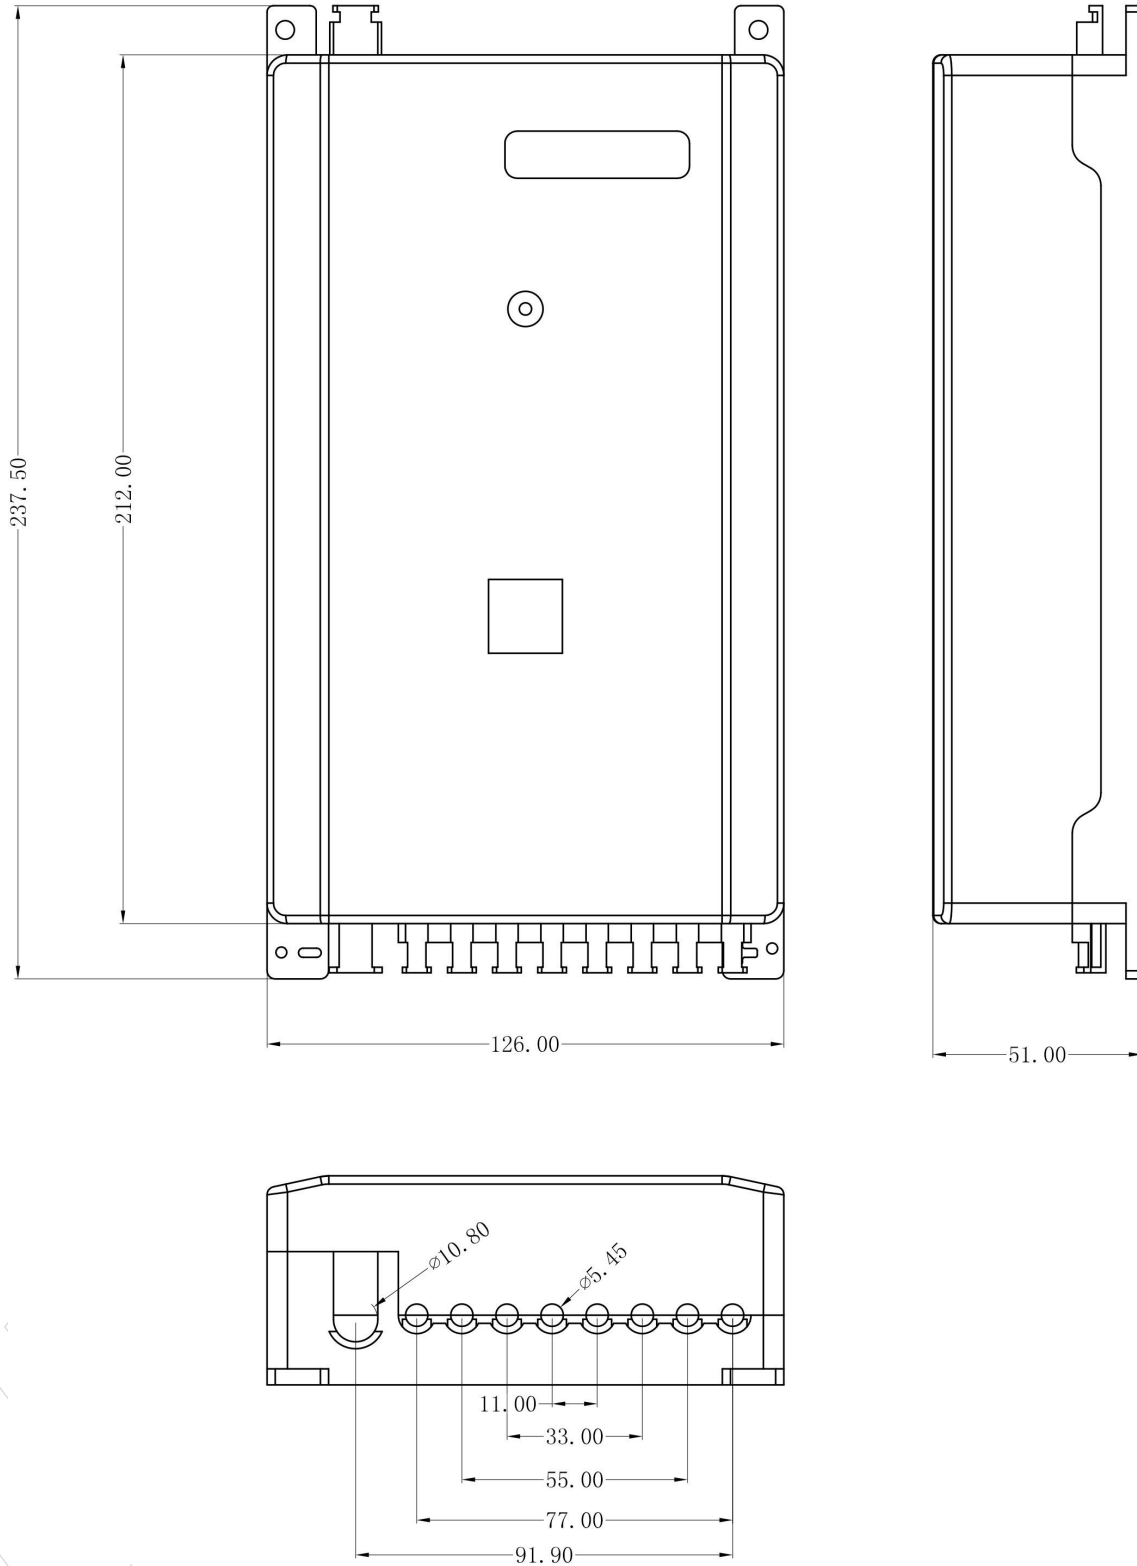

Excel Enbeam Internal Fibre Optic Access Terminal Box Loaded with 8x SC/APC Simplex

Part Code: 208-187

sales@excel-networking.com
excel-networking.com