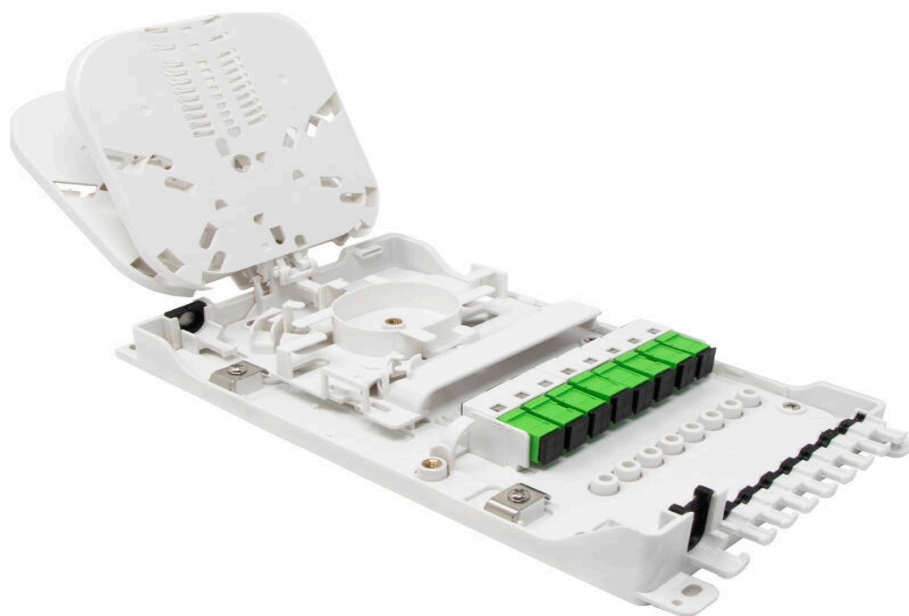

# Excel Enbeam Internal Fibre Optic Access Terminal Box Loaded with 8x SC/APC Simplex

Part Code: 208-187

sales@excel-networking.com  
excel-networking.com

## Main Features

- / Holds up to 8 single fibres
- / Includes 2 x 8 way splice trays
- / Slack fibre storage
- / Integrated fibre management
- / Holds 2 x 8 way splitters per tray

## Product Overview

The Enbeam Internal fibre optic access terminal box comes pre-loaded with 8 x SC/APC Simplex adaptors to support up to 8 subscribers within the network. This enclosure allows up to 8 Pre-terminated drop cables to be installed and the integrated rubber seal maintains the IP rating of the enclosure.

## Product Specifications

Feature	Values
Surface mounted	yes
Type of fastening	Screwing
With couplers	yes
Suitable for type of fibre	Single mode
IP-rating	IP55
Width	126 mm
Height	237.5 mm
Depth	51 mm