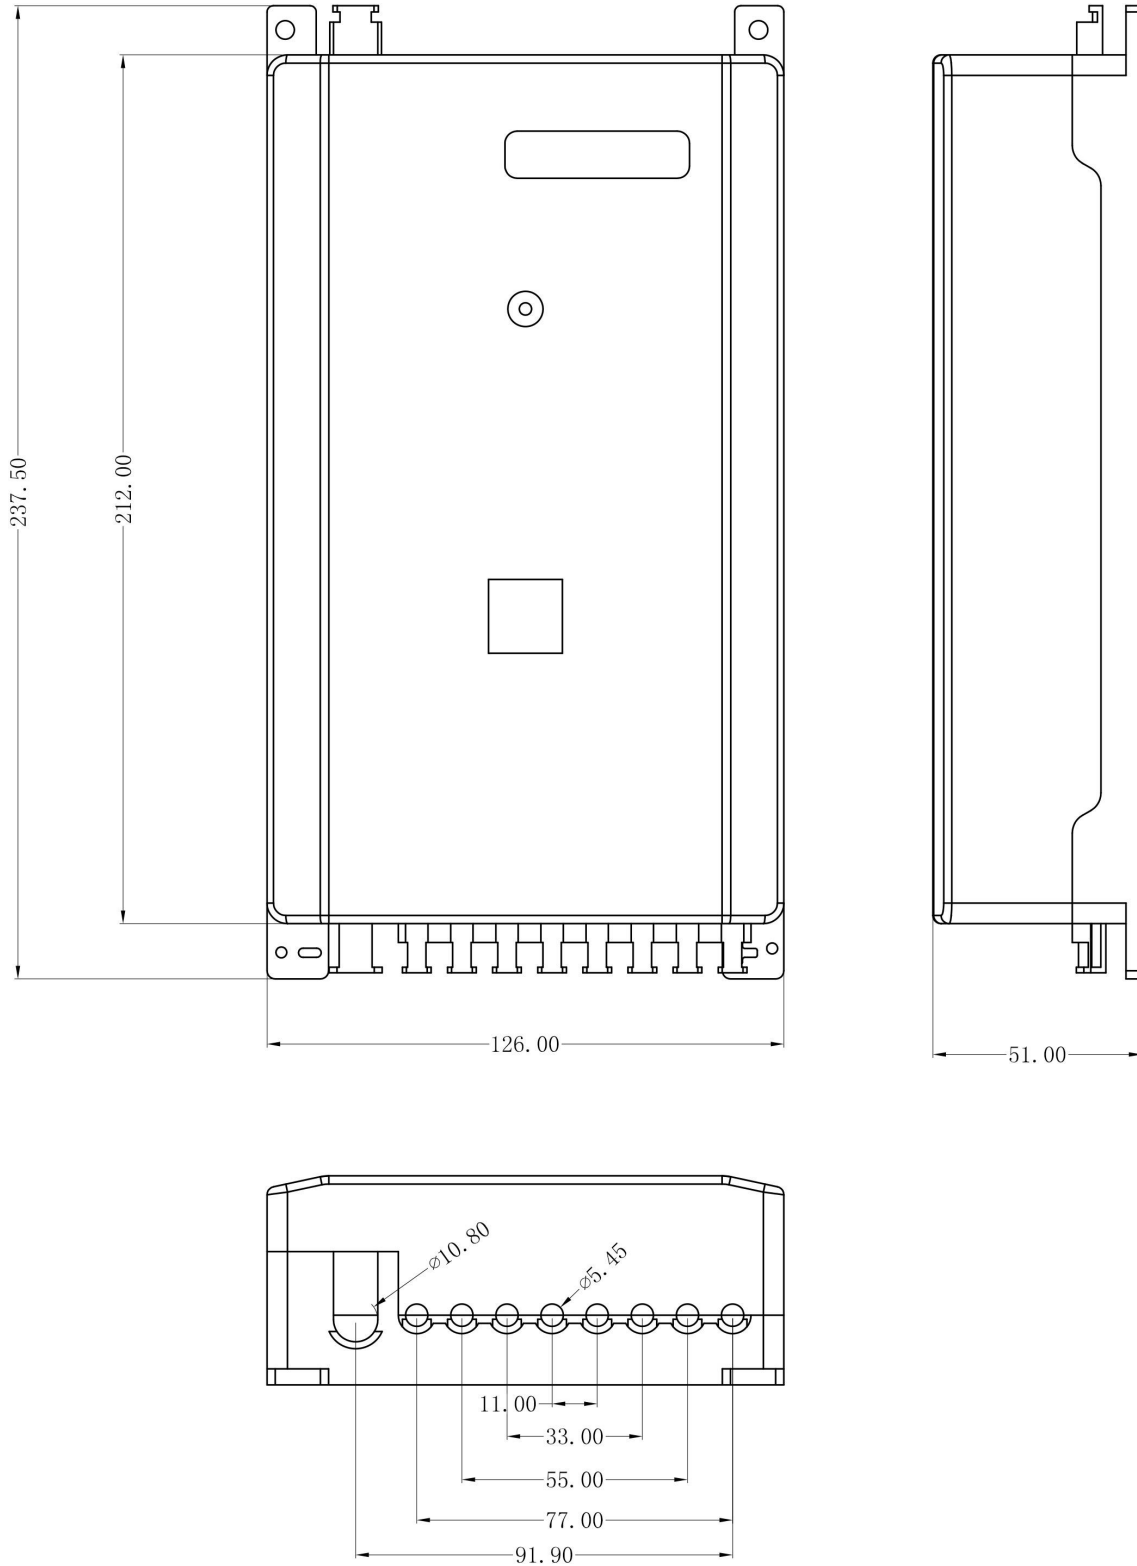

## Product Specifications

Feature	Values
Surface mounted	yes
Type of fastening	Screwing
With couplers	yes
Suitable for type of fibre	Single mode
IP-rating	IP55
Width	126 mm
Height	237.5 mm
Depth	51 mm

## Additional specifications

Features	Values
Maximum number of fibres	16
Fibres per tray	8
Number of trays	2
Number of large cable ports	1
Suitable for cable diameter	6 - 10 mm
Drop cable exit ports	8
Suitable for cable diameter	3 - 5 mm
Sealing method for all entry and exit	Mechanical
Colour	White
Material	ABS
Mounting kit included	Yes
Operating temperature	-40°C to +80°C

# Excel Enbeam Internal Fibre Optic Access Terminal Box Loaded with 8x SC/APC Simplex

Item Code: 208-187

## Product drawing