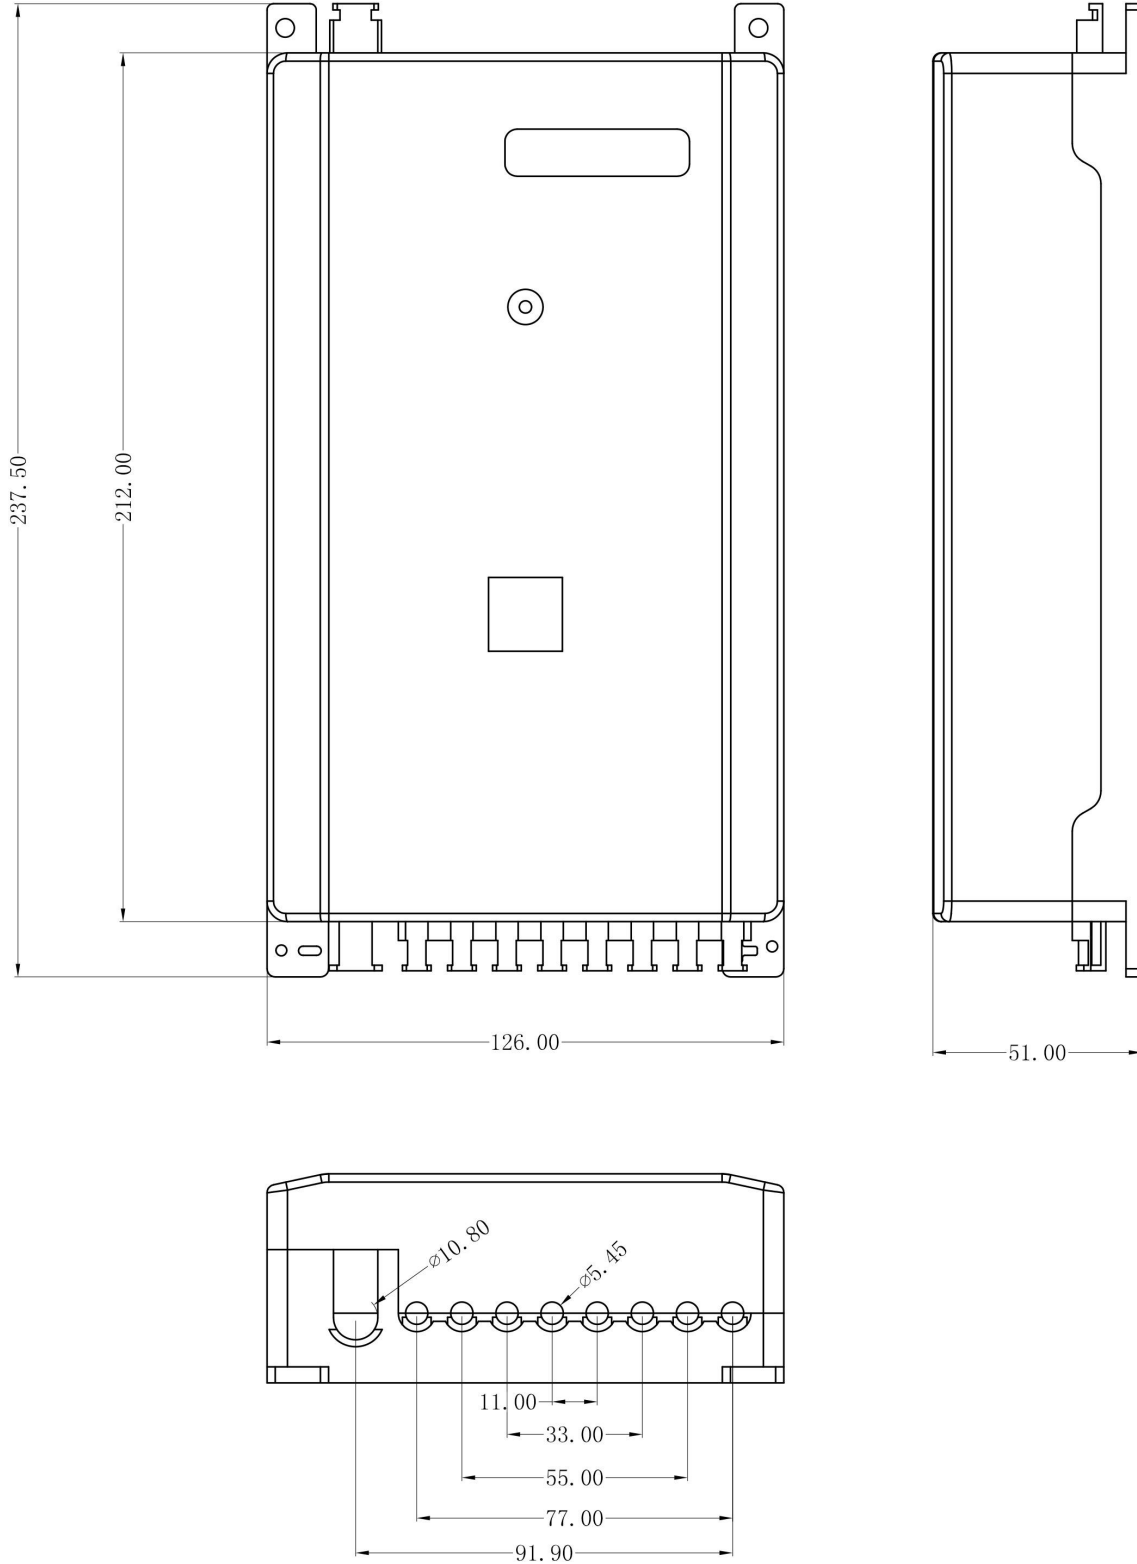

✕ Slack fibre storage

Product Overview

The Enbeam Internal fibre optic access terminal box comes pre-loaded with 8 x SC/APC Simplex adaptors to support up to 8 subscribers within the network. This enclosure allows up to 8 Pre-terminated drop cables to be installed and the integrated rubber seal maintains the IP rating of the enclosure.

Integrated fibre management allows storage of slack fibre and maintenance loops along with the internal cover stops accidental fibre disruption when plugging in subscribers.

Product Specifications

Feature	Values
Surface mounted	yes
Type of fastening	Screwing
With couplers	yes
Suitable for type of fibre	Single mode
IP-rating	IP55
Width	126 mm
Height	237.5 mm
Depth	51 mm

Excel Enbeam Internal Fibre Optic Access Terminal Box Loaded with 8x SC/APC Simplex

Item Code: 208-187

Additional specifications

Features	Values
Maximum number of fibres	16
Fibres per tray	8
Number of trays	2
Number of large cable ports	1
Suitable for cable diameter	6 - 10 mm
Drop cable exit ports	8
Suitable for cable diameter	3 - 5 mm
Sealing method for all entry and exit	Mechanical
Colour	White
Material	ABS
Mounting kit included	Yes
Operating temperature	-40°C to +80°C

Excel Enbeam Internal Fibre Optic Access Terminal Box Loaded with 8x SC/APC Simplex

Item Code: 208-187

Product drawing

Excel Enbeam Internal Fibre Optic Access Terminal Box Loaded with 8x SC/APC Simplex

Item Code: 208-187