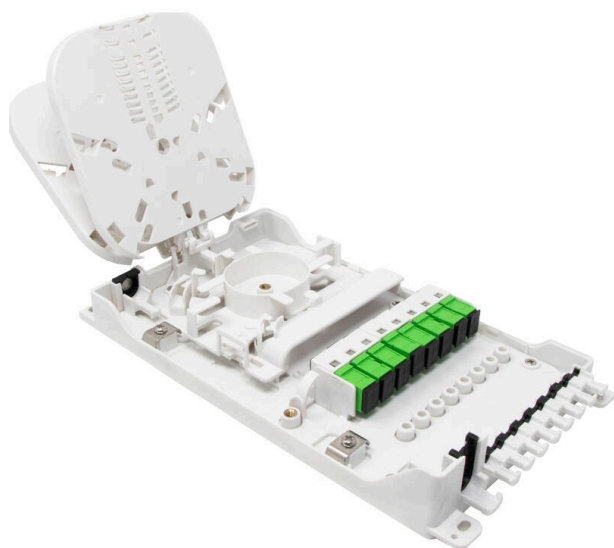

Excel Enbeam Internal Fibre Optic Access Terminal Box Loaded with 8x SC/APC Simplex

Item Code: 208-187

✕ Holds up to 8 single fibres

✕ Integrated fibre management

✕ Includes 2 x 8 way splice trays

✕ Holds 2 x 8 way splitters per tray

✕ Slack fibre storage

Product Overview

The Enbeam Internal fibre optic access terminal box comes pre-loaded with 8 x SC/APC Simplex adaptors to support up to 8 subscribers within the network. This enclosure allows up to 8 Pre-terminated drop cables to be installed and the integrated rubber seal maintains the IP rating of the enclosure.

Integrated fibre management allows storage of slack fibre and maintenance loops along with the internal cover stops accidental fibre disruption when plugging in subscribers.

Product Specifications

Feature	Values
Surface mounted	yes
Type of fastening	Screwing
With couplers	yes
Suitable for type of fibre	Single mode
IP-rating	IP55
Width	126 mm
Height	237.5 mm
Depth	51 mm

Excel Enbeam Internal Fibre Optic Access Terminal Box Loaded with 8x SC/APC Simplex

Item Code: 208-187

Additional specifications

Features	Values
Maximum number of fibres	16
Fibres per tray	8
Number of trays	2
Number of large cable ports	1
Suitable for cable diameter	6 - 10 mm
Drop cable exit ports	8
Suitable for cable diameter	3 - 5 mm
Sealing method for all entry and exit	Mechanical
Colour	White
Material	ABS
Mounting kit included	Yes
Operating temperature	-40°C to +80°C