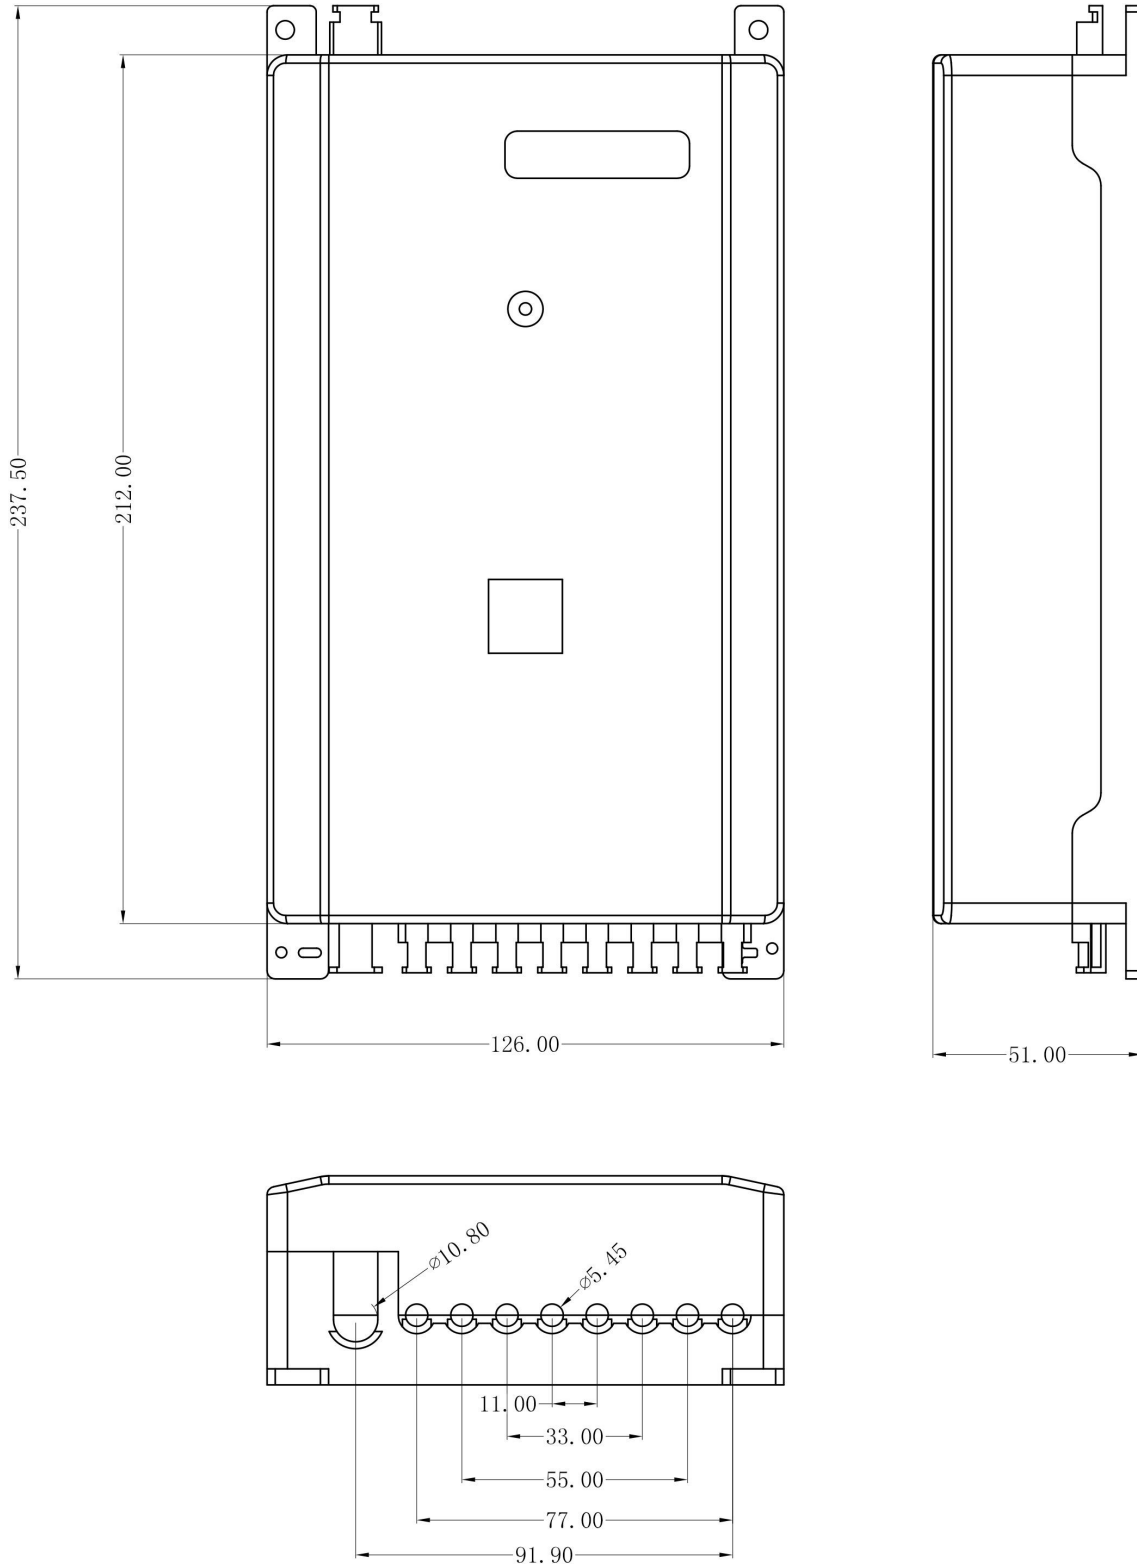

✕ Slack fibre storage

Product Overview

The Enbeam Internal fibre optic access terminal box comes pre-loaded with 8 x SC/APC Simplex adaptors to support up to 8 subscribers within the network. This enclosure allows up to 8 Pre-terminated drop cables to be installed and the integrated rubber seal maintains the IP rating of the enclosure.

Integrated fibre management allows storage of slack fibre and maintenance loops along with the internal cover stops accidental fibre disruption when plugging in subscribers.

Product Specifications

Feature	Values
Surface mounted	yes
Type of fastening	Screwing
With couplers	yes
Suitable for type of fibre	Single mode
IP-rating	IP55
Width	126 mm
Height	237.5 mm
Depth	51 mm

Excel Enbeam Internal Fibre Optic Access Terminal Box Loaded with 8x SC/APC Simplex

Item Code: 208-187

Additional specifications

Features	Values
Maximum number of fibres	16
Fibres per tray	8
Number of trays	2
Number of large cable ports	1
Suitable for cable diameter	6 - 10 mm
Drop cable exit ports	8
Suitable for cable diameter	3 - 5 mm
Sealing method for all entry and exit	Mechanical
Colour	White
Material	ABS
Mounting kit included	Yes
Operating temperature	-40°C to +80°C

Excel Enbeam Internal Fibre Optic Access Terminal Box Loaded with 8x SC/APC Simplex

Item Code: 208-187

Product drawing

Excel Enbeam Internal Fibre Optic Access Terminal Box Loaded with 8x SC/APC Simplex

Item Code: 208-187