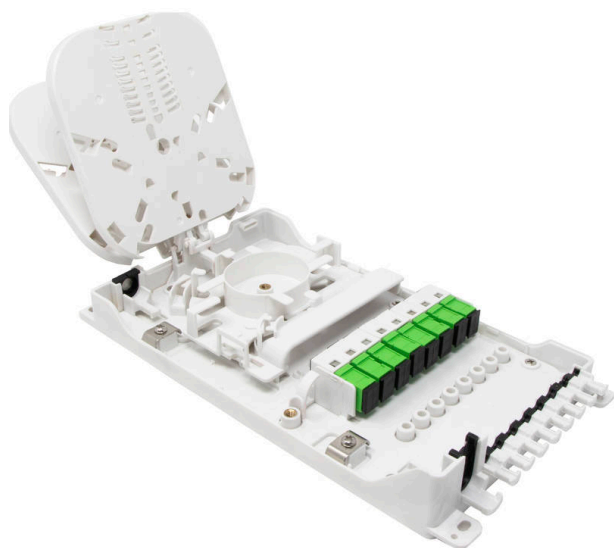

Excel Enbeam Internal Fibre Optic Access Terminal Box Loaded with 8x SC/APC Simplex

Item Code: 208-187

✕ Holds up to 8 single fibres

✕ Integrated fibre management

✕ Includes 2 x 8 way splice trays

✕ Holds 2 x 8 way splitters per tray

✕ Slack fibre storage

Product Overview

The Enbeam Internal fibre optic access terminal box comes pre-loaded with 8 x SC/APC Simplex adaptors to support up to 8 subscribers within the network. This enclosure allows up to 8 Pre-terminated drop cables to be installed and the integrated rubber seal maintains the IP rating of the enclosure.

Integrated fibre management allows storage of slack fibre and maintenance loops along with the internal cover stops accidental fibre disruption when plugging in subscribers.

Product Specifications

Feature	Values
Surface mounted	yes
Type of fastening	Screwing
With couplers	yes
Suitable for type of fibre	Single mode
IP-rating	IP55
Width	126 mm
Height	237.5 mm
Depth	51 mm

Excel Enbeam Internal Fibre Optic Access Terminal Box Loaded with 8x SC/APC Simplex

Item Code: 208-187

Additional specifications

Features	Values
Maximum number of fibres	16
Fibres per tray	8
Number of trays	2
Number of large cable ports	1
Suitable for cable diameter	6 - 10 mm
Drop cable exit ports	8
Suitable for cable diameter	3 - 5 mm
Sealing method for all entry and exit	Mechanical
Colour	White
Material	ABS
Mounting kit included	Yes
Operating temperature	-40°C to +80°C