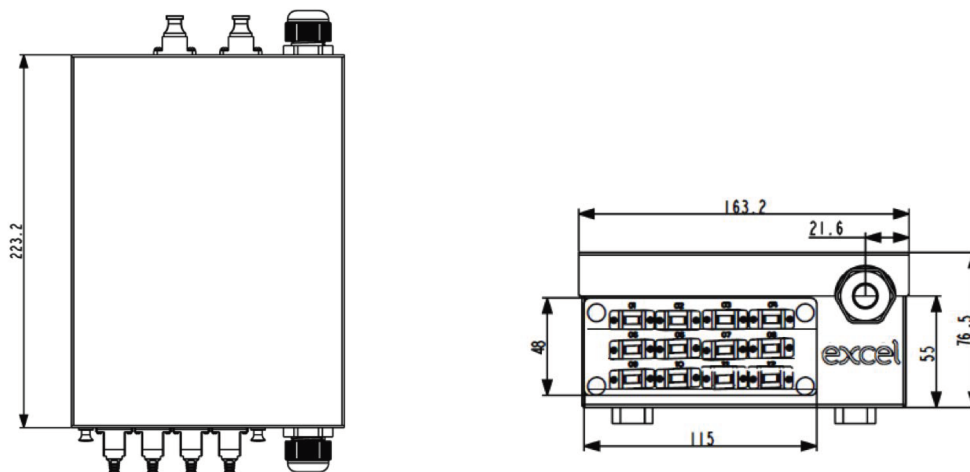

Excel Enbeam 12 LC/APC Duplex (24 Fibres) Singlemode Demarcation Box Green

Item Code: 208-201

Product drawing

Standards

Applicable standard	Detail
Directive 2011/65/EU (RoHS II)	Restriction of the Use of Certain Hazardous Substances in Electrical and Electronic Equipment — compliant. Applies within EU member states).
Directive (EU) 2015/863 (RoHS III)	Amending Directive 2011/65/EU to add four phthalates (DEHP, BBP, DBP, DIBP) to Annex II — compliant.
Directive 2008/98/EC (WFD)	Waste Framework Directive — compliant. Implemented in the UK through the Waste (England and Wales) Regulations 2011 (SI 2011 No. 988).
ECHA SCIP Database	Compliant; product does not contain SVHCs (Substances of Very High Concern) as defined under REACH Article 33(1). Submission obligations met under EU REACH and UK REACH.
Regulation (EU) 2019/1021 (POPs)	EU Regulation on Persistent Organic Pollutants — compliant. For Great Britain, compliance is aligned with the Persistent Organic Pollutants (Amendment) (EU Exit) Regulations 2020 (SI 2020 No. 1355).
UK SI 2012 No. 3032	The Restriction of the Use of Certain Hazardous Substances in Electrical and Electronic Equipment Regulations 2012 (UK RoHS) — compliant for Great Britain. Retained EU law, as amended by the Product Safety and Metrology (Amendment etc.) (EU Exit) Regulations 2019.