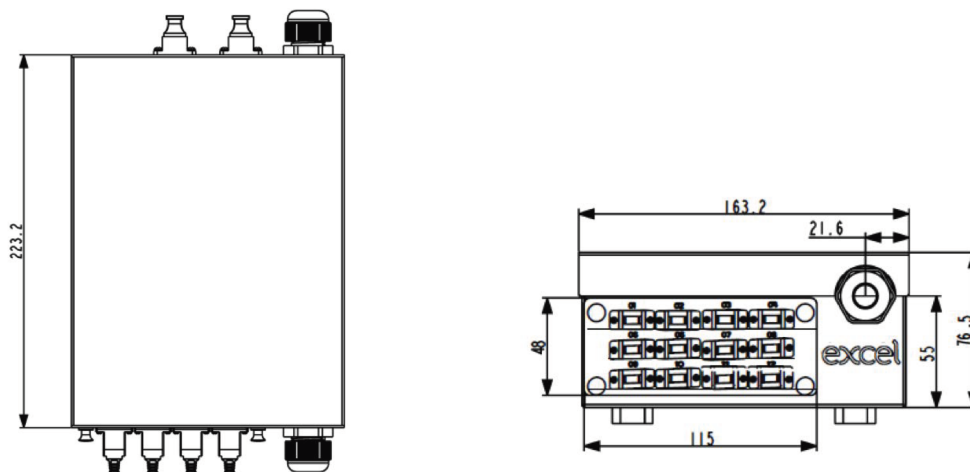

Excel Enbeam 12 LC Duplex (24 Fibres) Multimode Demarcation Box Beige

Item Code: 208-202

Product drawing

Standards

Applicable standard	Detail
RoHS-II/III (2011/65/EU & 2015/863): 2023	Our products, demonstrate full adherence to the regulatory stipulations of the EU Directive 2011/65/EU (RoHS-II) and its corresponding delegated directive 2015/863 (RoHS-III).
WFD: 2023	Compliant to Waste Framework Directive
SCIP: 2023	Compliant - Does Not Contain Substances of Concern In articles as such or in complex objects (Products)
POPs (EU) No 2019/1021	EU Regulation for the restriction of Persistent Organic Pollutants.

Part Number Table

Part Number	Description
208-200	Excel Enbeam 12 LC Duplex (24 Fibres) Singlemode Demarcation Box Blue
208-201	Excel Enbeam 12 LC/APC Duplex (24 Fibres) Singlemode Demarcation Box Green
208-202	Excel Enbeam 12 LC Duplex (24 Fibres) Multimode Demarcation Box Beige
208-203	Excel Enbeam 12 LC Duplex (24 Fibres) Multimode Demarcation Box Violet
208-204	Excel Enbeam 12 LC Duplex (24 Fibres) Multimode Demarcation Box Aqua