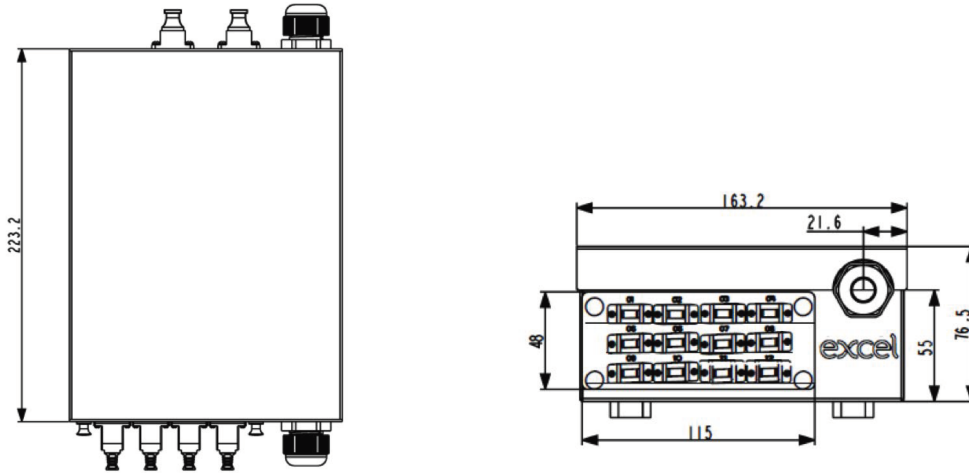

Excel Enbeam 12 LC Duplex (24 Fibres) Multimode Demarcation Box Beige

Item Code: 208-202

Product drawing

Standards

Applicable standard	Detail
RoHS-II/III (2011/65/EU & 2015/863): 2023	Our products, demonstrate full adherence to the regulatory stipulations of the EU Directive 2011/65/EU (RoHS-II) and its corresponding delegated directive 2015/863 (RoHS-III).
WFD: 2023	Compliant to Waste Framework Directive
SCIP: 2023	Compliant - Does Not Contain Substances of Concern In articles as such or in complex objects (Products)
POPs (EU) No 2019/1021	EU Regulation for the restriction of Persistent Organic Pollutants.

Part Number Table

Part Number	Description
208-200	Excel Enbeam 12 LC Duplex (24 Fibres) Singlemode Demarcation Box Blue
208-201	Excel Enbeam 12 LC/APC Duplex (24 Fibres) Singlemode Demarcation Box Green
208-202	Excel Enbeam 12 LC Duplex (24 Fibres) Multimode Demarcation Box Beige
208-203	Excel Enbeam 12 LC Duplex (24 Fibres) Multimode Demarcation Box Violet
208-204	Excel Enbeam 12 LC Duplex (24 Fibres) Multimode Demarcation Box Aqua