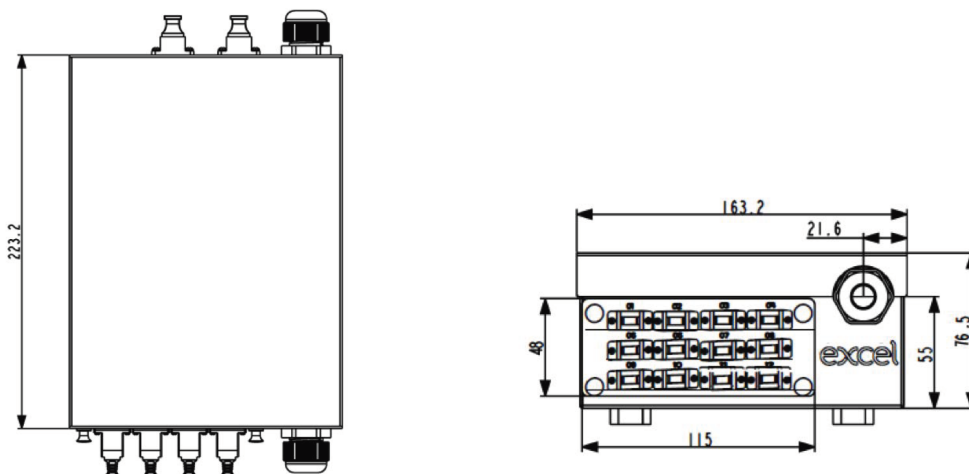

Excel Enbeam 12 LC Duplex (24 Fibres) Multimode Demarcation Box Violet

Part Code: 208-203

sales@excel-networking.com
excel-networking.com

Included accessories

Accessories		Quantity
Din mounting bracket		2
Nylon cable tie		10
M20 Compression gland		2
Adjustable cable tie		4
Splice tray	12-way	2
Mounting twist tie		4
Laser warning label		2
Spiral wrap	50mm length	2

Product drawing