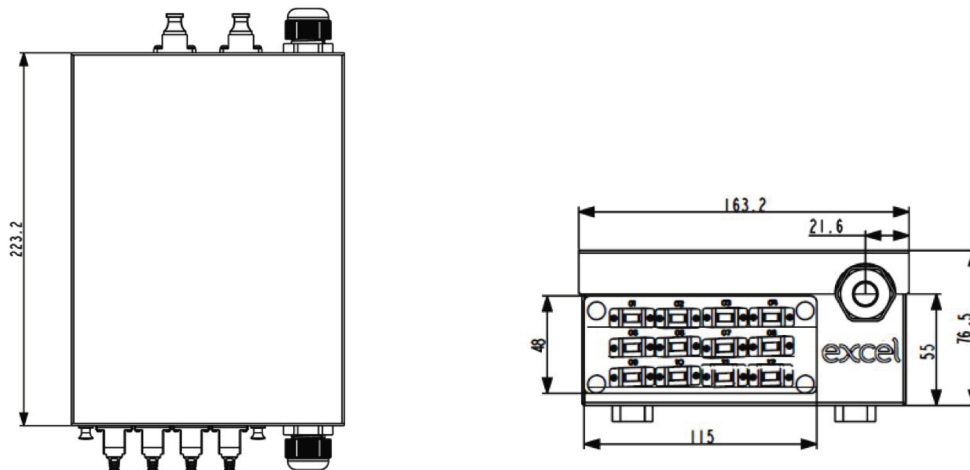

Excel Enbeam 12 LC Duplex (24 Fibres) Multimode Demarcation Box Violet

Item Code: 208-203

Product drawing

Standards

Applicable standard	Detail
RoHS-II/III (2011/65/EU & 2015/863): 2023	Our products, demonstrate full adherence to the regulatory stipulations of the EU Directive 2011/65/EU (RoHS-II) and its corresponding delegated directive 2015/863 (RoHS-III).
WFD: 2023	Compliant to Waste Framework Directive
SCIP: 2023	Compliant - Does Not Contain Substances of Concern In articles as such or in complex objects (Products)
POPs (EU) No 2019/1021	EU Regulation for the restriction of Persistent Organic Pollutants.

Part Number Table

Part Number	Description
208-200	Excel Enbeam 12 LC Duplex (24 Fibres) Singlemode Demarcation Box Blue
208-201	Excel Enbeam 12 LC/APC Duplex (24 Fibres) Singlemode Demarcation Box Green
208-202	Excel Enbeam 12 LC Duplex (24 Fibres) Multimode Demarcation Box Beige
208-203	Excel Enbeam 12 LC Duplex (24 Fibres) Multimode Demarcation Box Violet
208-204	Excel Enbeam 12 LC Duplex (24 Fibres) Multimode Demarcation Box Aqua