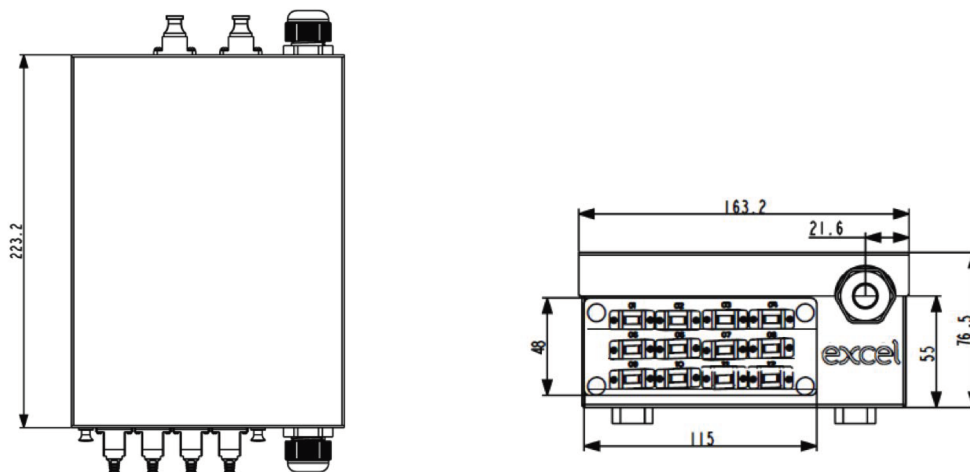

Excel Enbeam 12 LC Duplex (24 Fibres) Multimode Demarcation Box Aqua

Item Code: 208-204

Product drawing

Standards

Applicable standard	Detail
RoHS-II/III (2011/65/EU & 2015/863): 2023	Our products, demonstrate full adherence to the regulatory stipulations of the EU Directive 2011/65/EU (RoHS-II) and its corresponding delegated directive 2015/863 (RoHS-III).
WFD: 2023	Compliant to Waste Framework Directive
SCIP: 2023	Compliant - Does Not Contain Substances of Concern In articles as such or in complex objects (Products)
POPs (EU) No 2019/1021	EU Regulation for the restriction of Persistent Organic Pollutants.

Part Number Table

Part Number	Description
208-200	Excel Enbeam 12 LC Duplex (24 Fibres) Singlemode Demarcation Box Blue
208-201	Excel Enbeam 12 LC/APC Duplex (24 Fibres) Singlemode Demarcation Box Green
208-202	Excel Enbeam 12 LC Duplex (24 Fibres) Multimode Demarcation Box Beige
208-203	Excel Enbeam 12 LC Duplex (24 Fibres) Multimode Demarcation Box Violet
208-204	Excel Enbeam 12 LC Duplex (24 Fibres) Multimode Demarcation Box Aqua