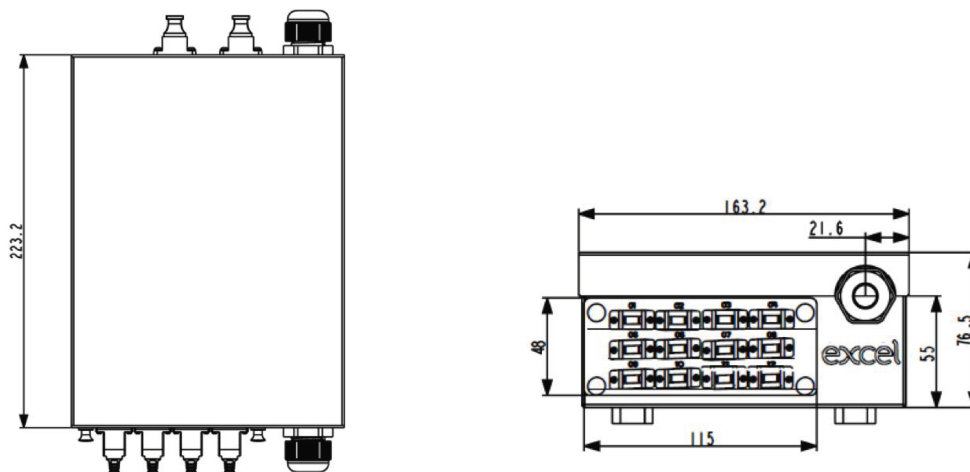

Excel Enbeam 12 SC Simplex (12 Fibres) Singlemode Demarcation Box Blue

Item Code: 208-205

Product drawing

Standards

Applicable standard	Detail
RoHS-II/III (2011/65/EU & 2015/863): 2023	Our products, demonstrate full adherence to the regulatory stipulations of the EU Directive 2011/65/EU (RoHS-II) and its corresponding delegated directive 2015/863 (RoHS-III).
WFD: 2023	Compliant to Waste Framework Directive
SCIP: 2023	Compliant - Does Not Contain Substances of Concern In articles as such or in complex objects (Products)
POPs (EU) No 2019/1021	EU Regulation for the restriction of Persistent Organic Pollutants.

Part Number Table

Part Number	Description
208-200	Excel Enbeam 12 LC Duplex (24 Fibres) Singlemode Demarcation Box Blue
208-201	Excel Enbeam 12 LC/APC Duplex (24 Fibres) Singlemode Demarcation Box Green
208-202	Excel Enbeam 12 LC Duplex (24 Fibres) Multimode Demarcation Box Beige
208-203	Excel Enbeam 12 LC Duplex (24 Fibres) Multimode Demarcation Box Violet
208-204	Excel Enbeam 12 LC Duplex (24 Fibres) Multimode Demarcation Box Aqua