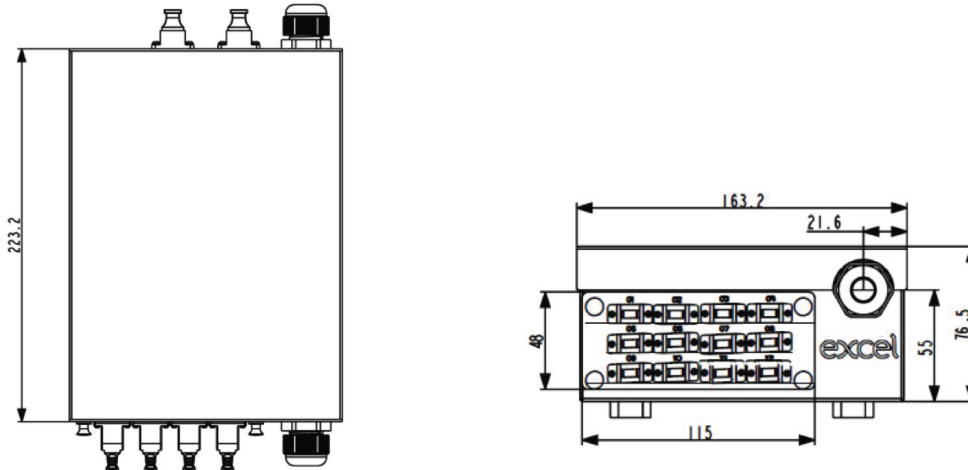

Excel Enbeam 12 SC Simplex (12 Fibres) Singlemode Demarcation Box Blue

Item Code: 208-205

Product drawing

Standards

Applicable standard	Detail
Directive 2011/65/EU (RoHS II)	Restriction of the Use of Certain Hazardous Substances in Electrical and Electronic Equipment — compliant. Applies within EU member states).
Directive (EU) 2015/863 (RoHS III)	Amending Directive 2011/65/EU to add four phthalates (DEHP, BBP, DBP, DIBP) to Annex II — compliant.
Directive 2008/98/EC (WFD)	Waste Framework Directive — compliant. Implemented in the UK through the Waste (England and Wales) Regulations 2011 (SI 2011 No. 988).
ECHA SCIP Database	Compliant; product does not contain SVHCs (Substances of Very High Concern) as defined under REACH Article 33(1). Submission obligations met under EU REACH and UK REACH.
Regulation (EU) 2019/1021 (POPs)	EU Regulation on Persistent Organic Pollutants — compliant. For Great Britain, compliance is aligned with the Persistent Organic Pollutants (Amendment) (EU Exit) Regulations 2020 (SI 2020 No. 1355).
UK SI 2012 No. 3032	The Restriction of the Use of Certain Hazardous Substances in Electrical and Electronic Equipment Regulations 2012 (UK RoHS) — compliant for Great Britain. Retained EU law, as amended by the Product Safety and Metrology (Amendment etc.) (EU Exit) Regulations 2019.