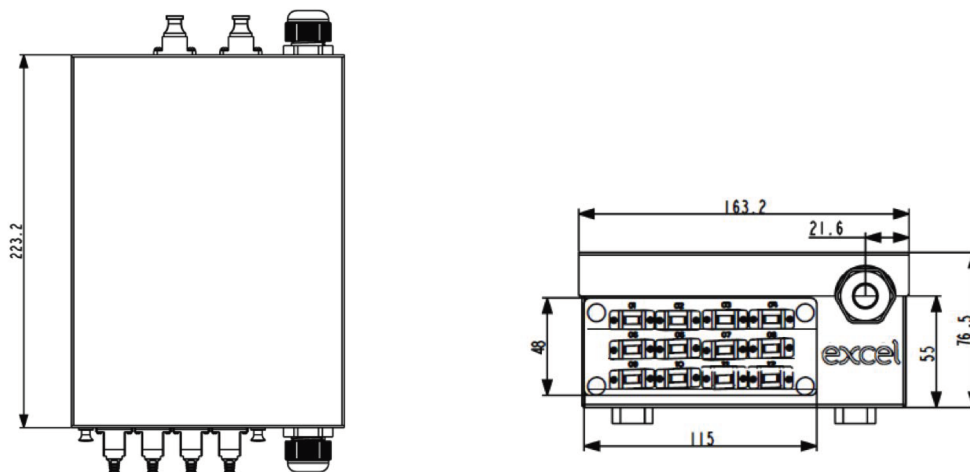

Excel Enbeam 12 SC/APC Simplex (12 Fibres) Singlemode Demarcation Box Green

Item Code: 208-206

Depth 76.5 mm

Additional specifications

| Features | Values |
|----------------------|---------------------|
| Capacity | 12 to 24 fibre |
| Weight | 1.66kgs |
| Material | 1.2mm SPCC |
| Colour | Grey white RAL 9002 |
| Entry Cable Diameter | 6mm to 12.8mm |

Excel Enbeam 12 SC/APC Simplex (12 Fibres) Singlemode Demarcation Box Green

Item Code: 208-206

Product drawing

Standards

| Applicable standard | Detail |
|---|---|
| RoHS-II/III (2011/65/EU & 2015/863): 2023 | Our products, demonstrate full adherence to the regulatory stipulations of the EU Directive 2011/65/EU (RoHS-II) and its corresponding delegated directive 2015/863 (RoHS-III). |
| WFD: 2023 | Compliant to Waste Framework Directive |
| SCIP: 2023 | Compliant - Does Not Contain Substances of Concern In articles as such or in complex objects (Products) |
| POPs (EU) No 2019/1021 | EU Regulation for the restriction of Persistent Organic Pollutants. |