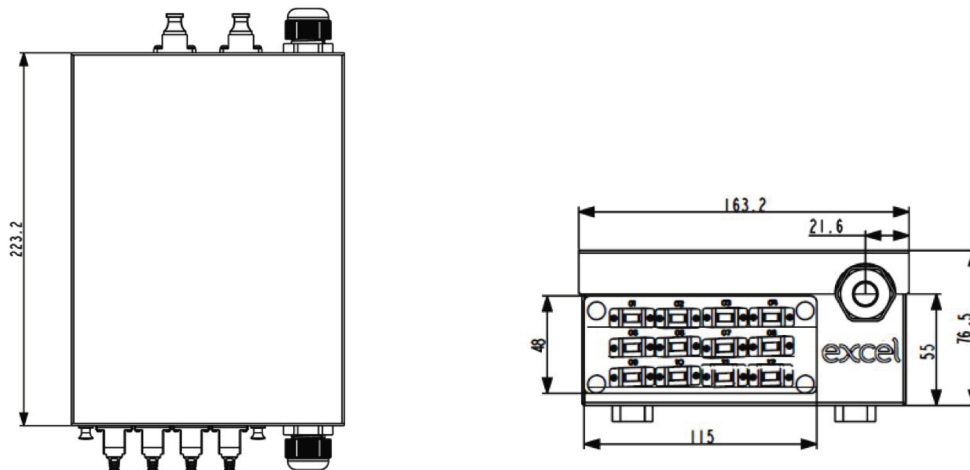

Excel Enbeam 12 SC Simplex (12 Fibres) Multimode Demarcation Box Beige

Item Code: 208-207

Depth 76.5 mm

Additional specifications

| Features | Values |
|----------------------|---------------------|
| Capacity | 12 to 24 fibre |
| Weight | 1.66kgs |
| Material | 1.2mm SPCC |
| Colour | Grey white RAL 9002 |
| Entry Cable Diameter | 6mm to 12.8mm |

Excel Enbeam 12 SC Simplex (12 Fibres) Multimode Demarcation Box Beige

Item Code: 208-207

Product drawing

Standards

| Applicable standard | Detail |
|-------------------------------------------|---------------------------------------------------------------------------------------------------------------------------------------------------------------------------------|
| RoHS-II/III (2011/65/EU & 2015/863): 2023 | Our products, demonstrate full adherence to the regulatory stipulations of the EU Directive 2011/65/EU (RoHS-II) and its corresponding delegated directive 2015/863 (RoHS-III). |
| WFD: 2023 | Compliant to Waste Framework Directive |
| SCIP: 2023 | Compliant - Does Not Contain Substances of Concern In articles as such or in complex objects (Products) |
| POPs (EU) No 2019/1021 | EU Regulation for the restriction of Persistent Organic Pollutants. |