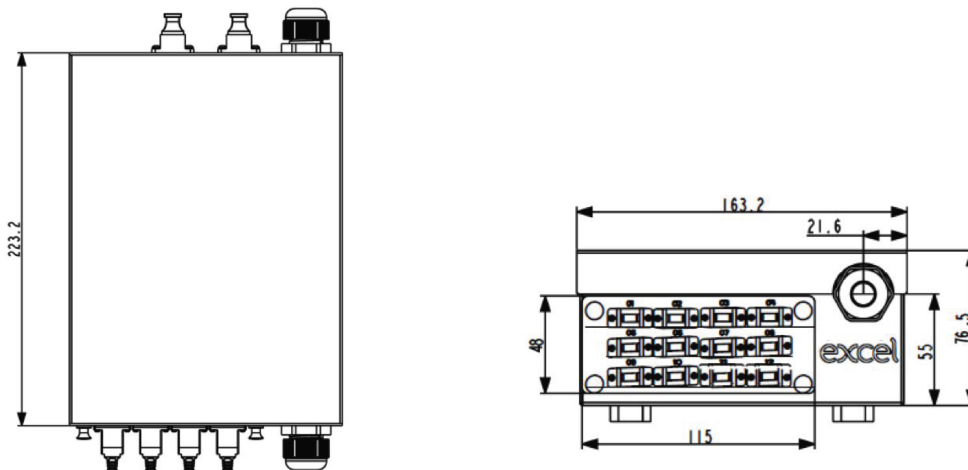

Product Specifications

Feature	Values
Surface mounted	yes
Type of connector	SC Simplex
With couplers	yes
Suitable for number of couplers	12
Suitable for type of fibre	Multi mode
Outlet direction	Straight
With dust cover	yes
IP-rating	IP20
Ambient temperature	-20...85 °C
Colour coding	yes
Width	163.2 mm
Height	223.2 mm

Excel Enbeam 12 SC Simplex (12 Fibres) Multimode Demarcation Box Violet

Item Code: 208-208

Depth 76.5 mm

Additional specifications

Features	Values
Capacity	12 to 24 fibre
Weight	1.66kgs
Material	1.2mm SPCC
Colour	Grey white RAL 9002
Entry Cable Diameter	6mm to 12.8mm

Excel Enbeam 12 SC Simplex (12 Fibres) Multimode Demarcation Box Violet

Item Code: 208-208

Product drawing

Standards

Applicable standard	Detail
RoHS-II/III (2011/65/EU & 2015/863): 2023	Our products, demonstrate full adherence to the regulatory stipulations of the EU Directive 2011/65/EU (RoHS-II) and its corresponding delegated directive 2015/863 (RoHS-III).
WFD: 2023	Compliant to Waste Framework Directive
SCIP: 2023	Compliant - Does Not Contain Substances of Concern In articles as such or in complex objects (Products)
POPs (EU) No 2019/1021	EU Regulation for the restriction of Persistent Organic Pollutants.

Part Number Table

Part Number	Description
208-200	Excel Enbeam 12 LC Duplex (24 Fibres) Singlemode Demarcation Box Blue
208-201	Excel Enbeam 12 LC/APC Duplex (24 Fibres) Singlemode Demarcation Box Green
208-202	Excel Enbeam 12 LC Duplex (24 Fibres) Multimode Demarcation Box Beige
208-203	Excel Enbeam 12 LC Duplex (24 Fibres) Multimode Demarcation Box Violet
208-204	Excel Enbeam 12 LC Duplex (24 Fibres) Multimode Demarcation Box Aqua