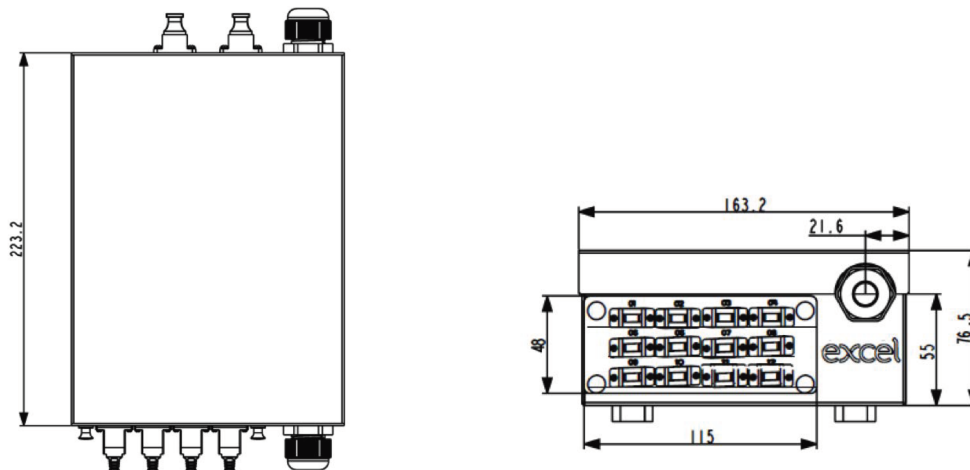

Excel Enbeam 12 SC Simplex (12 Fibres) Multimode Demarcation Box Aqua

Item Code: 208-209

Product drawing

Standards

Applicable standard	Detail
RoHS-II/III (2011/65/EU & 2015/863): 2023	Our products, demonstrate full adherence to the regulatory stipulations of the EU Directive 2011/65/EU (RoHS-II) and its corresponding delegated directive 2015/863 (RoHS-III).
WFD: 2023	Compliant to Waste Framework Directive
SCIP: 2023	Compliant - Does Not Contain Substances of Concern In articles as such or in complex objects (Products)
POPs (EU) No 2019/1021	EU Regulation for the restriction of Persistent Organic Pollutants.

Part Number Table

Part Number	Description
208-200	Excel Enbeam 12 LC Duplex (24 Fibres) Singlemode Demarcation Box Blue
208-201	Excel Enbeam 12 LC/APC Duplex (24 Fibres) Singlemode Demarcation Box Green
208-202	Excel Enbeam 12 LC Duplex (24 Fibres) Multimode Demarcation Box Beige
208-203	Excel Enbeam 12 LC Duplex (24 Fibres) Multimode Demarcation Box Violet
208-204	Excel Enbeam 12 LC Duplex (24 Fibres) Multimode Demarcation Box Aqua