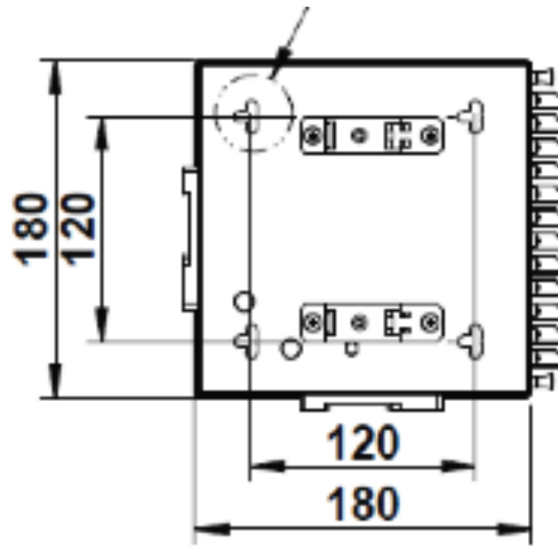

Excel Enbeam 12 SC Simplex (12 Fibre) Singlemode DIN Rail Box Blue

Item Code: 208-210

Product drawing

Standards

Applicable standard	Detail
RoHS-II/III (2011/65/EU & 2015/863): 2023	Our products, demonstrate full adherence to the regulatory stipulations of the EU Directive 2011/65/EU (RoHS-II) and its corresponding delegated directive 2015/863 (RoHS-III).
WFD: 2023	Compliant to Waste Framework Directive
SCIP: 2023	Compliant - Does Not Contain Substances of Concern In articles as such or in complex objects (Products)
POPs (EU) No 2019/1021	EU Regulation for the restriction of Persistent Organic Pollutants.