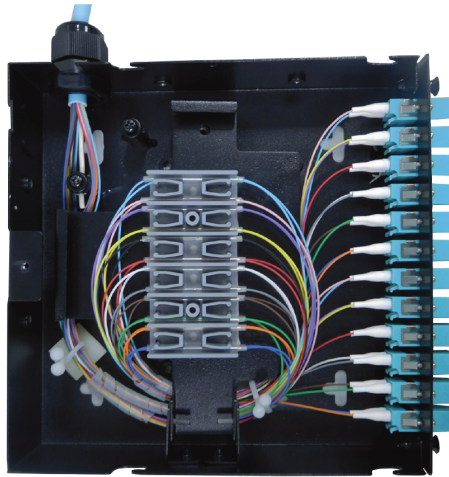

Excel Enbeam 12 SC Simplex (12 Fibre) Singlemode DIN Rail Box Blue

Item Code: 208-210

Product drawing

Standards

Applicable standard	Detail
RoHS-II/III (2011/65/EU & 2015/863): 2023	Our products, demonstrate full adherence to the regulatory stipulations of the EU Directive 2011/65/EU (RoHS-II) and its corresponding delegated directive 2015/863 (RoHS-III).
WFD: 2023	Compliant to Waste Framework Directive
SCIP: 2023	Compliant - Does Not Contain Substances of Concern In articles as such or in complex objects (Products)
POPs (EU) No 2019/1021	EU Regulation for the restriction of Persistent Organic Pollutants.