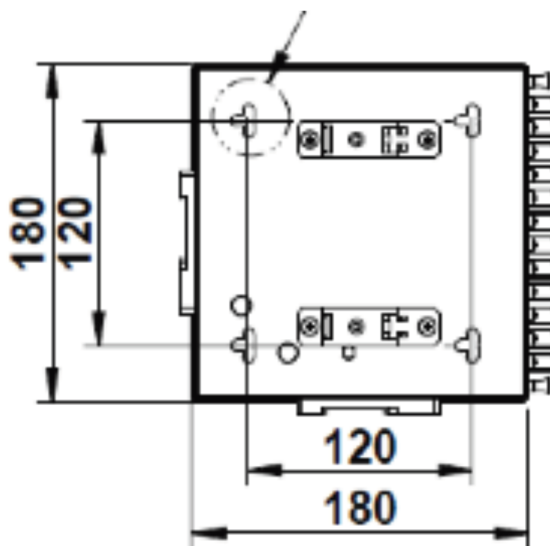

Excel Enbeam 12 SC/APC Simplex (12 Fibres) Singlemode DIN Rail Box Green

Item Code: 208-211

Product drawing

Standards

Applicable standard	Detail
RoHS-II/III (2011/65/EU & 2015/863): 2023	Our products, demonstrate full adherence to the regulatory stipulations of the EU Directive 2011/65/EU (RoHS-II) and its corresponding delegated directive 2015/863 (RoHS-III).
WFD: 2023	Compliant to Waste Framework Directive
SCIP: 2023	Compliant - Does Not Contain Substances of Concern In articles as such or in complex objects (Products)
POPs (EU) No 2019/1021	EU Regulation for the restriction of Persistent Organic Pollutants.