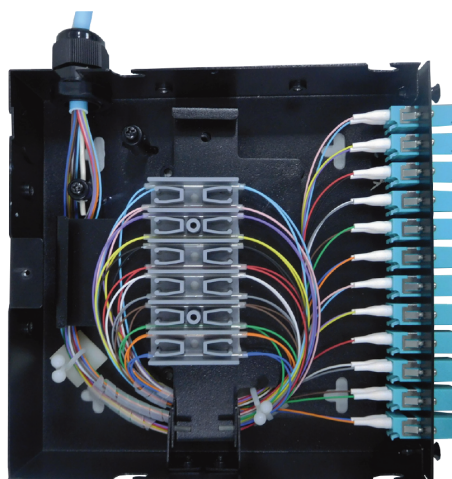

Excel Enbeam 12 SC/APC Simplex (12 Fibres) Singlemode DIN Rail Box Green

Item Code: 208-211

Product drawing

Standards

Applicable standard	Detail
RoHS-II/-III (2011/65/EU & 2015/863): 2023	Our products, demonstrate full adherence to the regulatory stipulations of the EU Directive 2011/65/EU (RoHS-II) and its corresponding delegated directive 2015/863 (RoHS-III).
WFD: 2023	Compliant to Waste Framework Directive
SCIP: 2023	Compliant - Does Not Contain Substances of Concern In articles as such or in complex objects (Products)
POPs (EU) No 2019/1021	EU Regulation for the restriction of Persistent Organic Pollutants.