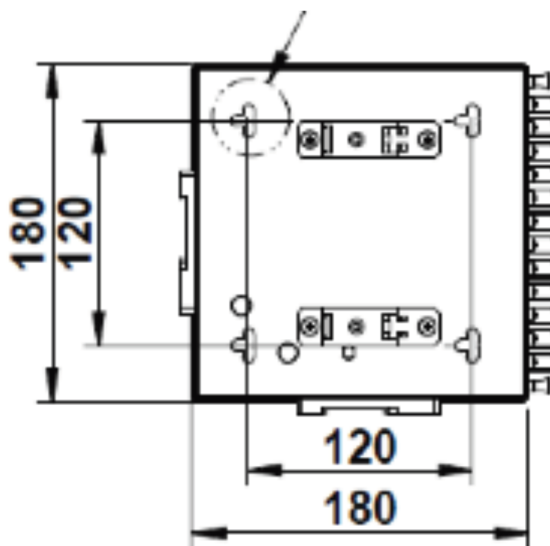

Excel Enbeam 12 SC/APC Simplex (12 Fibres) Singlemode DIN Rail Box Green

Item Code: 208-211

Product drawing

Standards

Applicable standard	Detail
RoHS-II/-III (2011/65/EU & 2015/863): 2023	Our products, demonstrate full adherence to the regulatory stipulations of the EU Directive 2011/65/EU (RoHS-II) and its corresponding delegated directive 2015/863 (RoHS-III).
WFD: 2023	Compliant to Waste Framework Directive
SCIP: 2023	Compliant - Does Not Contain Substances of Concern In articles as such or in complex objects (Products)
POPs (EU) No 2019/1021	EU Regulation for the restriction of Persistent Organic Pollutants.