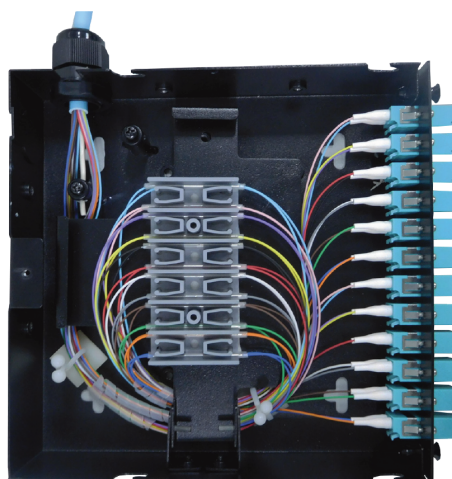

Excel Enbeam 12 SC/APC Simplex (12 Fibres) Singlemode DIN Rail Box Green

Item Code: 208-211

Product drawing

Standards

Applicable standard	Detail
RoHS-II/III (2011/65/EU & 2015/863): 2023	Our products, demonstrate full adherence to the regulatory stipulations of the EU Directive 2011/65/EU (RoHS-II) and its corresponding delegated directive 2015/863 (RoHS-III).
WFD: 2023	Compliant to Waste Framework Directive
SCIP: 2023	Compliant - Does Not Contain Substances of Concern In articles as such or in complex objects (Products)
POPs (EU) No 2019/1021	EU Regulation for the restriction of Persistent Organic Pollutants.