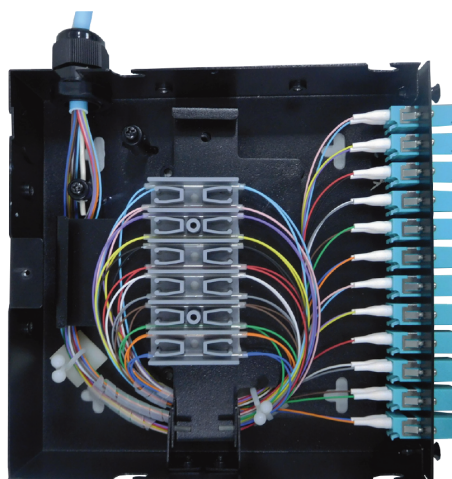

Excel Enbeam 12 SC Simplex (12 Fibres) Multimode DIN Rail Box Beige

Item Code: 208-212

excel
without compromise.

Product drawing

Standards

Applicable standard	Detail
RoHS-II/III (2011/65/EU & 2015/863): 2023	Our products, demonstrate full adherence to the regulatory stipulations of the EU Directive 2011/65/EU (RoHS-II) and its corresponding delegated directive 2015/863 (RoHS-III).
WFD: 2023	Compliant to Waste Framework Directive
SCIP: 2023	Compliant - Does Not Contain Substances of Concern In articles as such or in complex objects (Products)
POPs (EU) No 2019/1021	EU Regulation for the restriction of Persistent Organic Pollutants.