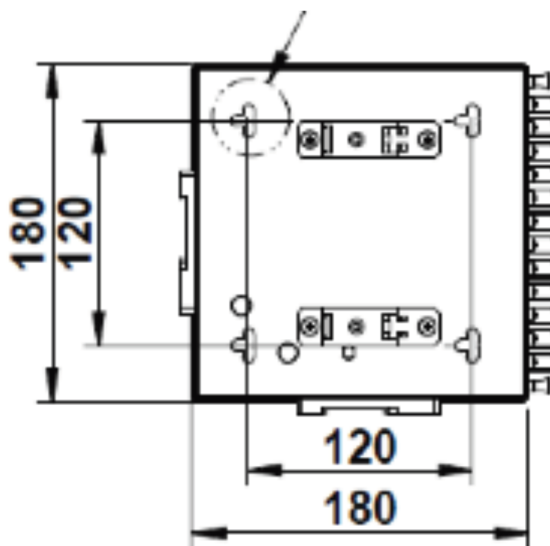

Excel Enbeam 12 SC Simplex (12 Fibres) Multimode DIN Rail Box Beige

Item Code: 208-212

excel
without compromise.

Product drawing

Standards

Applicable standard	Detail
RoHS-II/III (2011/65/EU & 2015/863): 2023	Our products, demonstrate full adherence to the regulatory stipulations of the EU Directive 2011/65/EU (RoHS-II) and its corresponding delegated directive 2015/863 (RoHS-III).
WFD: 2023	Compliant to Waste Framework Directive
SCIP: 2023	Compliant - Does Not Contain Substances of Concern In articles as such or in complex objects (Products)
POPs (EU) No 2019/1021	EU Regulation for the restriction of Persistent Organic Pollutants.