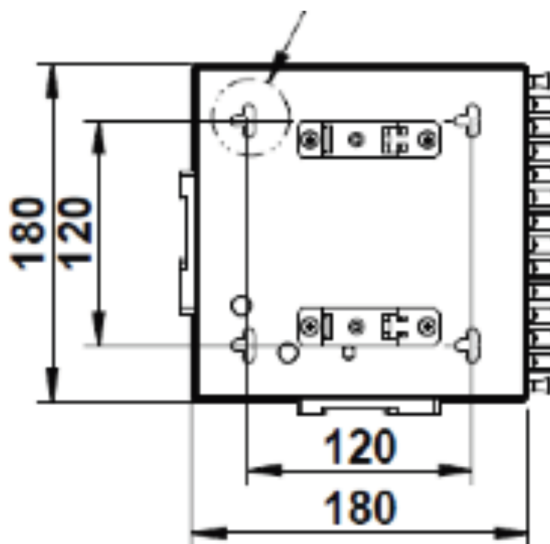

Excel Enbeam 12 SC Simplex (12 Fibres) Multimode DIN Rail Box Beige

Item Code: 208-212

excel
without compromise.

Product drawing

Standards

Applicable standard	Detail
RoHS-II/III (2011/65/EU & 2015/863): 2023	Our products, demonstrate full adherence to the regulatory stipulations of the EU Directive 2011/65/EU (RoHS-II) and its corresponding delegated directive 2015/863 (RoHS-III).
WFD: 2023	Compliant to Waste Framework Directive
SCIP: 2023	Compliant - Does Not Contain Substances of Concern In articles as such or in complex objects (Products)
POPs (EU) No 2019/1021	EU Regulation for the restriction of Persistent Organic Pollutants.