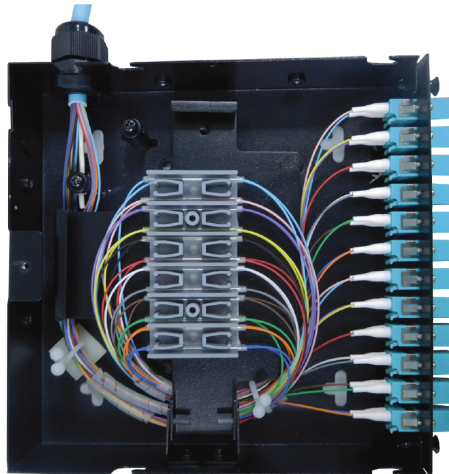

Excel Enbeam 12 SC Simplex (12 Fibres) Multimode DIN Rail Box Violet

Item Code: 208-213

Product drawing

Standards

Applicable standard	Detail
RoHS-II/III (2011/65/EU & 2015/863): 2023	Our products, demonstrate full adherence to the regulatory stipulations of the EU Directive 2011/65/EU (RoHS-II) and its corresponding delegated directive 2015/863 (RoHS-III).
WFD: 2023	Compliant to Waste Framework Directive
SCIP: 2023	Compliant - Does Not Contain Substances of Concern In articles as such or in complex objects (Products)
POPs (EU) No 2019/1021	EU Regulation for the restriction of Persistent Organic Pollutants.