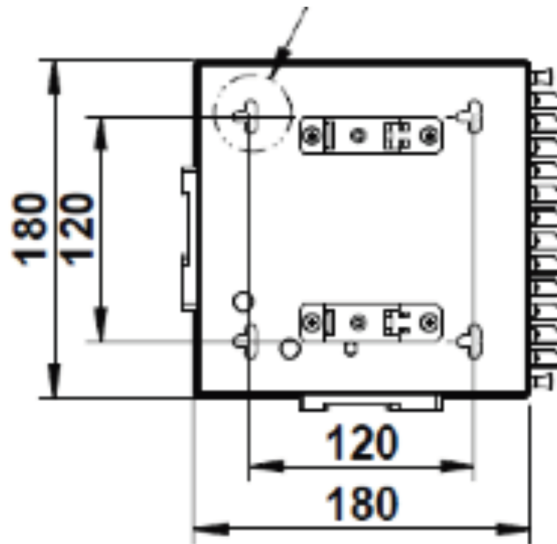

Excel Enbeam 12 SC Simplex (12 Fibres) Multimode DIN Rail Box Violet

Item Code: 208-213

Product drawing

Standards

Applicable standard	Detail
RoHS-II/III (2011/65/EU & 2015/863): 2023	Our products, demonstrate full adherence to the regulatory stipulations of the EU Directive 2011/65/EU (RoHS-II) and its corresponding delegated directive 2015/863 (RoHS-III).
WFD: 2023	Compliant to Waste Framework Directive
SCIP: 2023	Compliant - Does Not Contain Substances of Concern In articles as such or in complex objects (Products)
POPs (EU) No 2019/1021	EU Regulation for the restriction of Persistent Organic Pollutants.