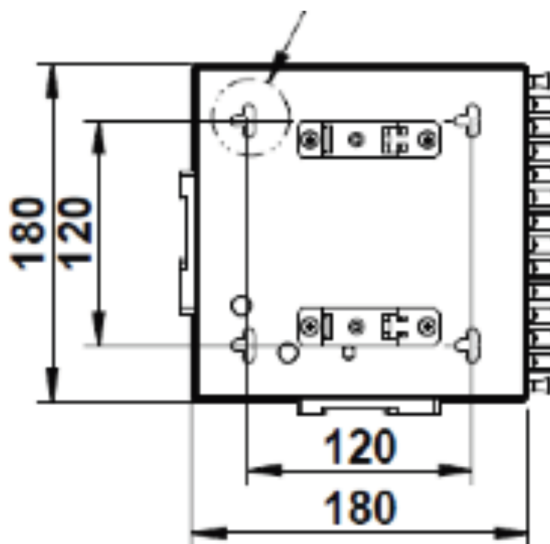

Excel Enbeam 12 SC Simplex (12 Fibres) Multimode DIN Rail Box Violet

Item Code: 208-213

excel
without compromise.

Product drawing

Standards

Applicable standard	Detail
RoHS-II/III (2011/65/EU & 2015/863): 2023	Our products, demonstrate full adherence to the regulatory stipulations of the EU Directive 2011/65/EU (RoHS-II) and its corresponding delegated directive 2015/863 (RoHS-III).
WFD: 2023	Compliant to Waste Framework Directive
SCIP: 2023	Compliant - Does Not Contain Substances of Concern In articles as such or in complex objects (Products)
POPs (EU) No 2019/1021	EU Regulation for the restriction of Persistent Organic Pollutants.