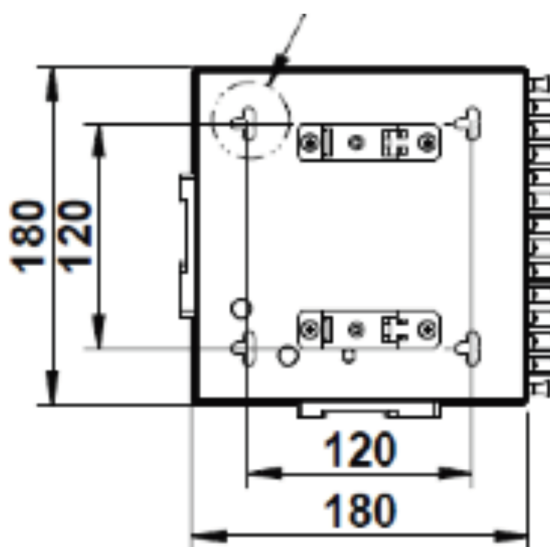

## Additional specifications

Features	Values
Capacity	12 to 24 fibre
Material	1.2 mm SPCC
Colour	RAL 9005
Cable entry points	2 x 20 mm
Entry Cable Diameter	6 mm to 12.8 mm
Weight	1.06 kg

## Included accessories

Accessories	Quantity
Din mounting bracket	2
M20 Compression gland	1
24 way splice bridge	2
Mounting twist tie	4
Laser warning label	2
50mm length spiral wrap	2

## Product drawing