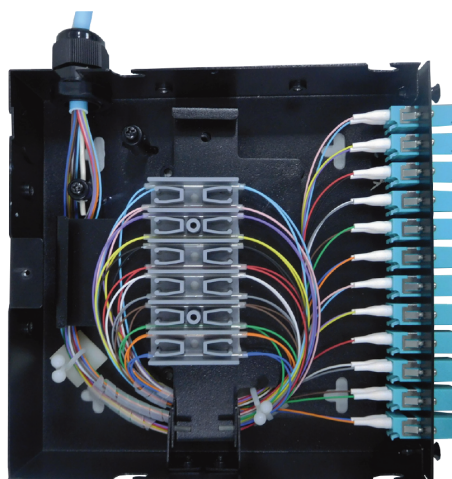

Excel Enbeam 12 LC Duplex (24 Fibres) Multimode DIN Rail Box Beige

Item Code: 208-217

excel
without compromise.

Product drawing

Standards

Applicable standard	Detail
RoHS-II/III (2011/65/EU & 2015/863): 2023	Our products, demonstrate full adherence to the regulatory stipulations of the EU Directive 2011/65/EU (RoHS-II) and its corresponding delegated directive 2015/863 (RoHS-III).
WFD: 2023	Compliant to Waste Framework Directive
SCIP: 2023	Compliant - Does Not Contain Substances of Concern In articles as such or in complex objects (Products)
POPs (EU) No 2019/1021	EU Regulation for the restriction of Persistent Organic Pollutants.