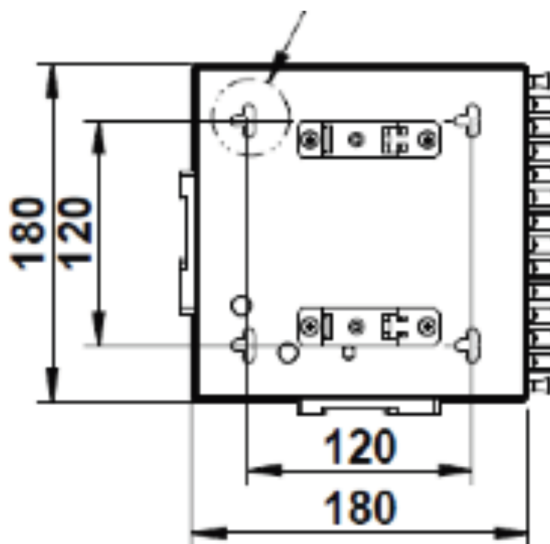

## Additional specifications

Features	Values
Capacity	12 to 24 fibre
Material	1.2 mm SPCC
Colour	RAL 9005
Cable entry points	2 x 20 mm
Entry Cable Diameter	6 mm to 12.8 mm
Weight	1.06 kg

## Included accessories

Accessories	Quantity
Din mounting bracket	2
M20 Compression gland	1
24 way splice bridge	2
Mounting twist tie	4
Laser warning label	2
50mm length spiral wrap	2

## Product drawing