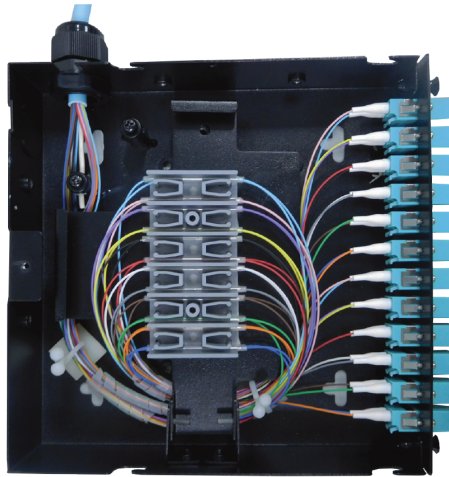

Product Overview

The Enbeam DIN rail box has been designed to be wall or DIN rail mounted with the capacity to hold 12 to 24 fibres. The flexibility to use either tight buffered and loose tube makes this enclosure suitable for multiple applications. The hinged splice tray platform allows full and easy access to connections and enables storage of excess fibre whilst maintaining the correct bend radius.

Product Specifications

Feature	Values
Surface mounted	yes
Type of connector	LC duplex
With couplers	yes
Suitable for number of couplers	12
Suitable for type of fibre	Multi mode
Outlet direction	Straight
With dust cover	yes
IP-rating	IP20
Ambient temperature	-20...85 °C
Width	180 mm

Excel Enbeam 12 LC Duplex (24 Fibres) Multimode DIN Rail Box Violet

Item Code: 208-218

Height	180 mm
Depth	40 mm

Additional specifications

Features	Values
Capacity	12 to 24 fibre
Material	1.2 mm SPCC
Colour	RAL 9005
Cable entry points	2 x 20 mm
Entry Cable Diameter	6 mm to 12.8 mm
Weight	1.06 kg

Included accessories

Accessories	Quantity
Din mounting bracket	2
M20 Compression gland	1
24 way splice bridge	2
Mounting twist tie	4
Laser warning label	2
50mm length spiral wrap	2

Product drawing

Standards