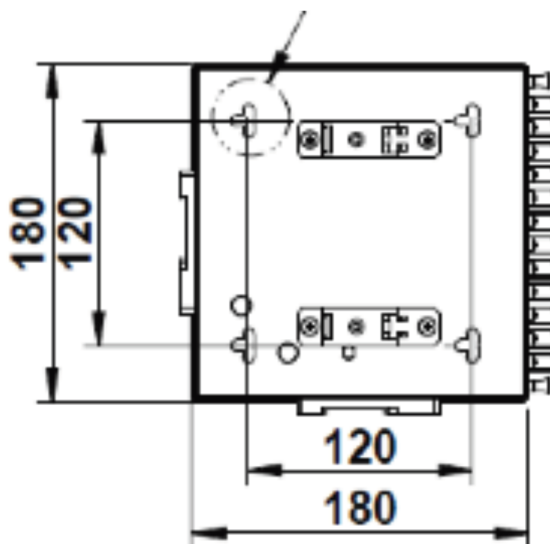

Excel Enbeam 12 LC Duplex (24 Fibres) Multimode DIN Rail Box Violet

Item Code: 208-218

excel
without compromise.

Product drawing

Standards

Applicable standard	Detail
RoHS-II/-III (2011/65/EU & 2015/863): 2023	Our products, demonstrate full adherence to the regulatory stipulations of the EU Directive 2011/65/EU (RoHS-II) and its corresponding delegated directive 2015/863 (RoHS-III).
WFD: 2023	Compliant to Waste Framework Directive
SCIP: 2023	Compliant - Does Not Contain Substances of Concern In articles as such or in complex objects (Products)
POPs (EU) No 2019/1021	EU Regulation for the restriction of Persistent Organic Pollutants.