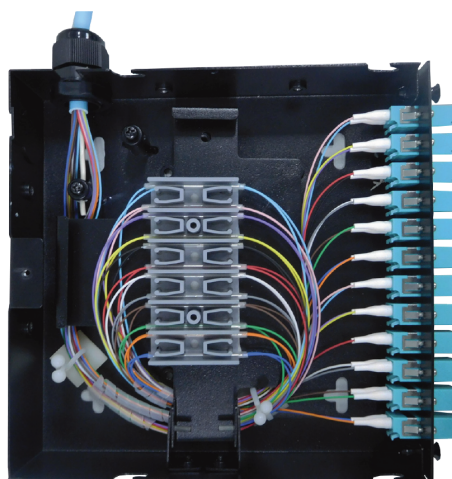

Excel Enbeam 12 LC Duplex (24 Fibres) Multimode DIN Rail Box Violet

Item Code: 208-218

excel
without compromise.

Product drawing

Standards

Applicable standard	Detail
RoHS-II/-III (2011/65/EU & 2015/863): 2023	Our products, demonstrate full adherence to the regulatory stipulations of the EU Directive 2011/65/EU (RoHS-II) and its corresponding delegated directive 2015/863 (RoHS-III).
WFD: 2023	Compliant to Waste Framework Directive
SCIP: 2023	Compliant - Does Not Contain Substances of Concern In articles as such or in complex objects (Products)
POPs (EU) No 2019/1021	EU Regulation for the restriction of Persistent Organic Pollutants.