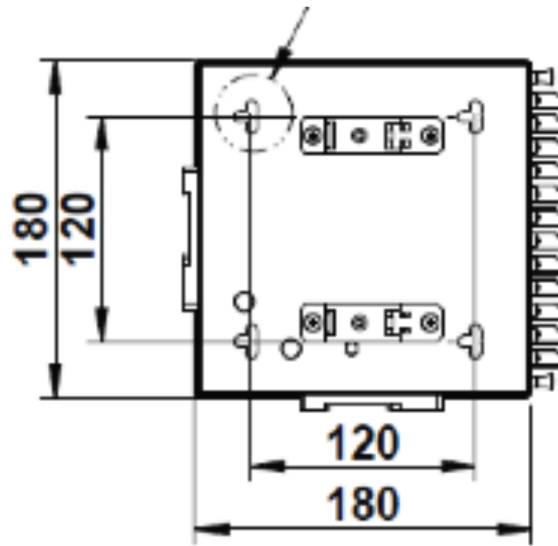

Product Overview

The Enbeam DIN rail box has been designed to be wall or DIN rail mounted with the capacity to hold 12 to 24 fibres. The flexibility to use either tight buffered and loose tube makes this enclosure suitable for multiple applications. The hinged splice tray platform allows full and easy access to connections and enables storage of excess fibre whilst maintaining the correct bend radius.

Product Specifications

Feature	Values
Surface mounted	yes
Type of connector	LC duplex
With couplers	yes
Suitable for number of couplers	12
Suitable for type of fibre	Multi mode
Outlet direction	Straight
With dust cover	yes
IP-rating	IP20
Ambient temperature	-20...85 °C
Width	180 mm

Excel Enbeam 12 LC Duplex (24 Fibres) Multimode DIN Rail Box Violet

Item Code: 208-218

Height	180 mm
Depth	40 mm

Additional specifications

Features	Values
Capacity	12 to 24 fibre
Material	1.2 mm SPCC
Colour	RAL 9005
Cable entry points	2 x 20 mm
Entry Cable Diameter	6 mm to 12.8 mm
Weight	1.06 kg

Included accessories

Accessories	Quantity
Din mounting bracket	2
M20 Compression gland	1
24 way splice bridge	2
Mounting twist tie	4
Laser warning label	2
50mm length spiral wrap	2

Product drawing

Standards