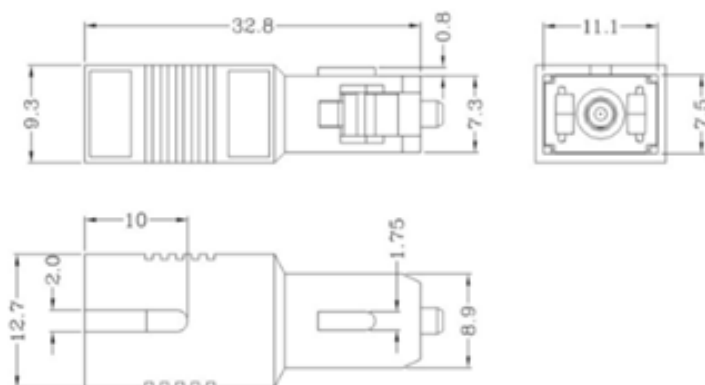

Item Code: 208-552

Return loss (UPC)	≥55dB
Return loss (APC)	≥65dB
Mating Durability	≥1000 cycle
Housing	Zinc Alloy

Product drawing

Standards

Applicable standard	Detail
RoHS-II/III (2011/65/EU & 2015/863): 2023	Our products, demonstrate full adherence to the regulatory stipulations of the EU Directive 2011/65/EU (RoHS-II) and its corresponding delegated directive 2015/863 (RoHS-III).
IEC 61754-1:2013	Fibre optic interconnecting devices and passive components - Fibre optic connector interfaces - Part 1: General and guidance
WFD: 2023	Compliant to Waste Framework Directive
SCIP: 2023	Compliant - Does Not Contain Substances of Concern In articles as such or in complex objects (Products)
POPs (EU) No 2019/1021	EU Regulation for the restriction of Persistent Organic Pollutants.