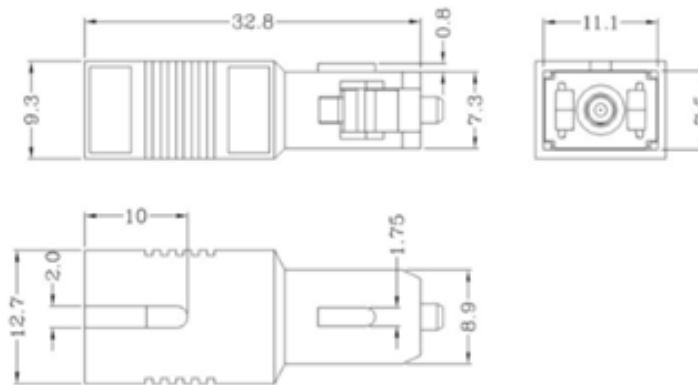

Item Code: 208-554

Return loss (UPC)	≥55dB
Return loss (APC)	≥65dB
Mating Durability	≥1000 cycle
Housing	Zinc Alloy

Product drawing

Standards

Applicable standard	Detail
RoHS-II/III (2011/65/EU & 2015/863): 2023	Our products, demonstrate full adherence to the regulatory stipulations of the EU Directive 2011/65/EU (RoHS-II) and its corresponding delegated directive 2015/863 (RoHS-III).
IEC 61754-1:2013	Fibre optic interconnecting devices and passive components - Fibre optic connector interfaces - Part 1: General and guidance
WFD: 2023	Compliant to Waste Framework Directive
SCIP: 2023	Compliant - Does Not Contain Substances of Concern In articles as such or in complex objects (Products)
POPs (EU) No 2019/1021	EU Regulation for the restriction of Persistent Organic Pollutants.