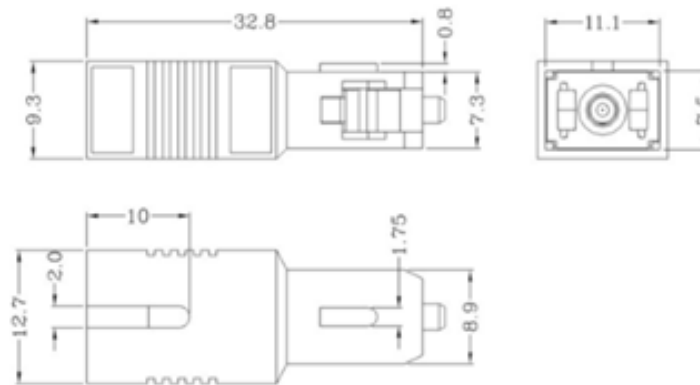

Item Code: 208-558

Return loss (UPC)	≥55dB
Return loss (APC)	≥65dB
Mating Durability	≥1000 cycle
Housing	Zinc Alloy

Product drawing

Standards

Applicable standard	Detail
RoHS-II/III (2011/65/EU & 2015/863): 2023	Our products, demonstrate full adherence to the regulatory stipulations of the EU Directive 2011/65/EU (RoHS-II) and its corresponding delegated directive 2015/863 (RoHS-III).
IEC 61754-1:2013	Fibre optic interconnecting devices and passive components - Fibre optic connector interfaces - Part 1: General and guidance
WFD: 2023	Compliant to Waste Framework Directive
SCIP: 2023	Compliant - Does Not Contain Substances of Concern In articles as such or in complex objects (Products)
POPs (EU) No 2019/1021	EU Regulation for the restriction of Persistent Organic Pollutants.