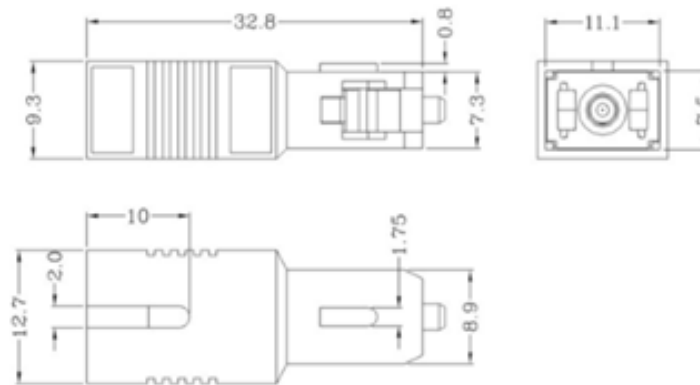

Item Code: 208-559

Return loss (UPC)	≥55dB
Return loss (APC)	≥65dB
Mating Durability	≥1000 cycle
Housing	Zinc Alloy

Product drawing

Standards

Applicable standard	Detail
RoHS-II/III (2011/65/EU & 2015/863): 2023	Our products, demonstrate full adherence to the regulatory stipulations of the EU Directive 2011/65/EU (RoHS-II) and its corresponding delegated directive 2015/863 (RoHS-III).
IEC 61754-1:2013	Fibre optic interconnecting devices and passive components - Fibre optic connector interfaces - Part 1: General and guidance
WFD: 2023	Compliant to Waste Framework Directive
SCIP: 2023	Compliant - Does Not Contain Substances of Concern In articles as such or in complex objects (Products)
POPs (EU) No 2019/1021	EU Regulation for the restriction of Persistent Organic Pollutants.