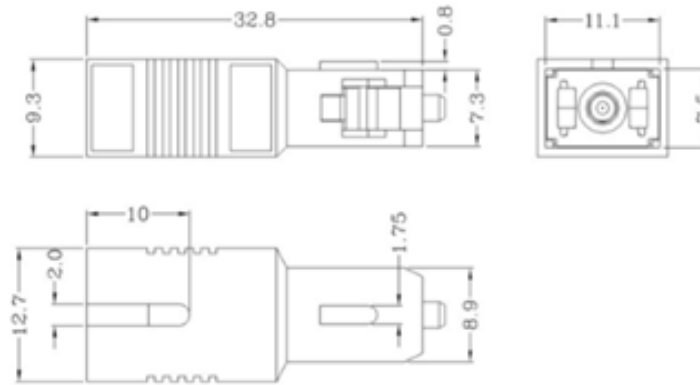

Item Code: 208-561

Return loss (UPC)	≥55dB
Return loss (APC)	≥65dB
Mating Durability	≥1000 cycle
Housing	Zinc Alloy

Product drawing

Standards

Applicable standard	Detail
RoHS-II/III (2011/65/EU & 2015/863): 2023	Our products, demonstrate full adherence to the regulatory stipulations of the EU Directive 2011/65/EU (RoHS-II) and its corresponding delegated directive 2015/863 (RoHS-III).
IEC 61754-1:2013	Fibre optic interconnecting devices and passive components - Fibre optic connector interfaces - Part 1: General and guidance
WFD: 2023	Compliant to Waste Framework Directive
SCIP: 2023	Compliant - Does Not Contain Substances of Concern In articles as such or in complex objects (Products)
POPs (EU) No 2019/1021	EU Regulation for the restriction of Persistent Organic Pollutants.