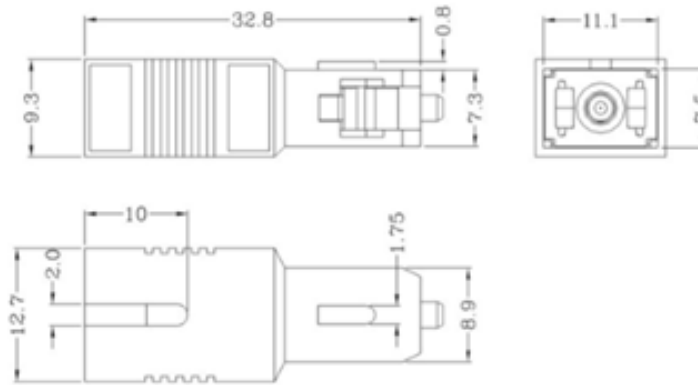

Item Code: 208-561

Return loss (UPC)	≥55dB
Return loss (APC)	≥65dB
Mating Durability	≥1000 cycle
Housing	Zinc Alloy

Product drawing

Standards

Applicable standard	Detail
RoHS-II/III (2011/65/EU & 2015/863): 2023	Our products, demonstrate full adherence to the regulatory stipulations of the EU Directive 2011/65/EU (RoHS-II) and its corresponding delegated directive 2015/863 (RoHS-III).
IEC 61754-1:2013	Fibre optic interconnecting devices and passive components - Fibre optic connector interfaces - Part 1: General and guidance
WFD: 2023	Compliant to Waste Framework Directive
SCIP: 2023	Compliant - Does Not Contain Substances of Concern In articles as such or in complex objects (Products)
POPs (EU) No 2019/1021	EU Regulation for the restriction of Persistent Organic Pollutants.