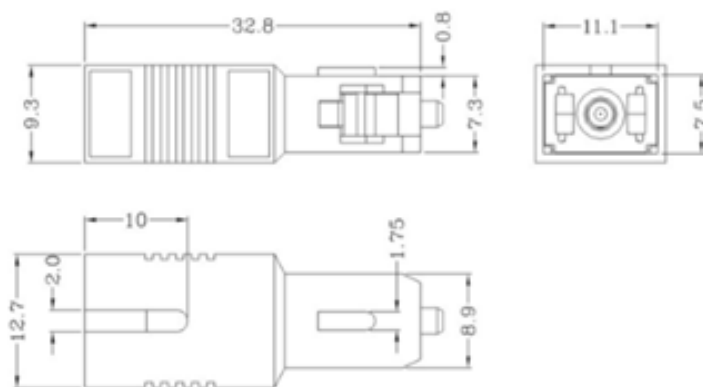

Item Code: 208-561

Return loss (UPC)	≥55dB
Return loss (APC)	≥65dB
Mating Durability	≥1000 cycle
Housing	Zinc Alloy

Product drawing

Standards

Applicable standard	Detail
RoHS-II/III (2011/65/EU & 2015/863): 2023	Our products, demonstrate full adherence to the regulatory stipulations of the EU Directive 2011/65/EU (RoHS-II) and its corresponding delegated directive 2015/863 (RoHS-III).
IEC 61754-1:2013	Fibre optic interconnecting devices and passive components - Fibre optic connector interfaces - Part 1: General and guidance
WFD: 2023	Compliant to Waste Framework Directive
SCIP: 2023	Compliant - Does Not Contain Substances of Concern In articles as such or in complex objects (Products)
POPs (EU) No 2019/1021	EU Regulation for the restriction of Persistent Organic Pollutants.