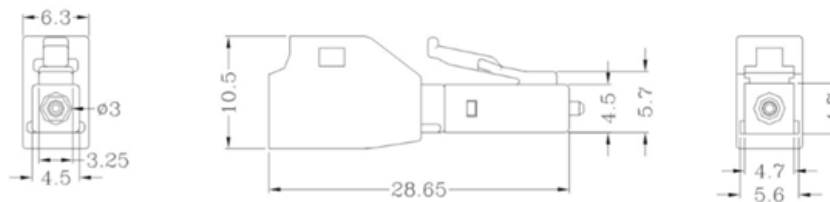

Item Code: 208-569

Return loss (UPC)	≥55dB
Return loss (APC)	≥65dB
Mating Durability	≥1000 cycle
Housing	Zinc Alloy

Product drawing

Standards

Applicable standard	Detail
RoHS-II/-III (2011/65/EU & 2015/863): 2023	Our products, demonstrate full adherence to the regulatory stipulations of the EU Directive 2011/65/EU (RoHS-II) and its corresponding delegated directive 2015/863 (RoHS-III).
IEC 61754-1:2013	Fibre optic interconnecting devices and passive components - Fibre optic connector interfaces - Part 1: General and guidance
WFD: 2023	Compliant to Waste Framework Directive
SCIP: 2023	Compliant - Does Not Contain Substances of Concern In articles as such or in complex objects (Products)
POPs (EU) No 2019/1021	EU Regulation for the restriction of Persistent Organic Pollutants.