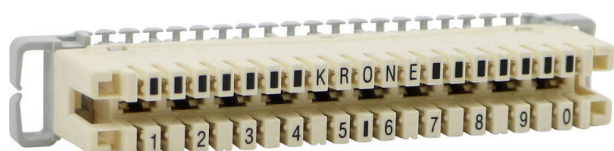

Excel 10 Pair Terminal/Disconnection Strip 237A

Item Code: 237A

10 Pairs

Product Overview

Terminal Strips are used to join Multipair Telecom and Data Cables. They can be mounted in either 19" Sub Racks, in various sized Box Connections or Frames.

Product Specifications

Feature	Values
Model	Connection strip
Connection type	LSA Profile
With strip code	no
Length	123 mm
Width	22 mm
Height	39.5 mm
Max. number of dual cores	10

Part Number Table

Part Number	Description
237A	Excel 10 Pair Terminal/Disconnection Strip 237A
550-240	Excel 10 Pair Terminal Disconnection Strip 237A Style
550-400	Excel Jumper Ring Type 37B