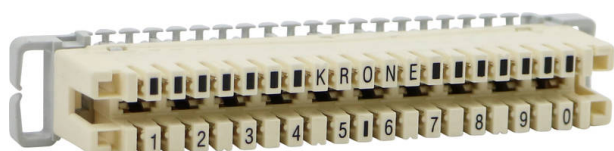

Excel 10 Pair Terminal/Disconnection Strip 237A

Item Code: 237A

✕ 10 Pairs

Product Overview

Terminal Strips are used to join Multipair Telecom and Data Cables. They can be mounted in either 19" Sub Racks, in various sized Box Connections or Frames.

Product Specifications

Feature	Values
Model	Connection strip
Connection type	LSA Profile
With strip code	no
Length	123 mm
Width	22 mm
Height	39.5 mm
Max. number of dual cores	10
AWG-range	20...26

Part Number Table

Part Number	Description
237A	Excel 10 Pair Terminal/Disconnection Strip 237A
550-240	Excel 10 Pair Terminal Disconnection Strip 237A Style
550-400	Excel Jumper Ring Type 37B

Excel is a world class premium performing end to end infrastructure solution designed, Manufactured, supported and delivered without compromise.