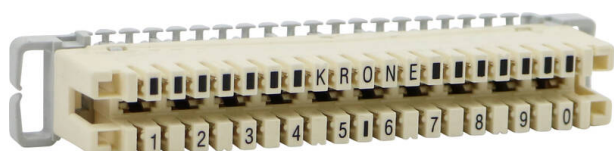

# Excel 10 Pair Terminal/Disconnection Strip 237A

Item Code: 237A

✕ 10 Pairs

## Product Overview

Terminal Strips are used to join Multipair Telecom and Data Cables. They can be mounted in either 19" Sub Racks, in various sized Box Connections or Frames.

## Product Specifications

Feature	Values
Model	Connection strip
Connection type	LSA Profile
With strip code	no
Length	123 mm
Width	22 mm
Height	39.5 mm
Max. number of dual cores	10
AWG-range	20...26

## Part Number Table

Part Number	Description
237A	Excel 10 Pair Terminal/Disconnection Strip 237A
550-240	Excel 10 Pair Terminal Disconnection Strip 237A Style
550-400	Excel Jumper Ring Type 37B

Excel is a world class premium performing end to end infrastructure solution designed, Manufactured, supported and delivered without compromise.