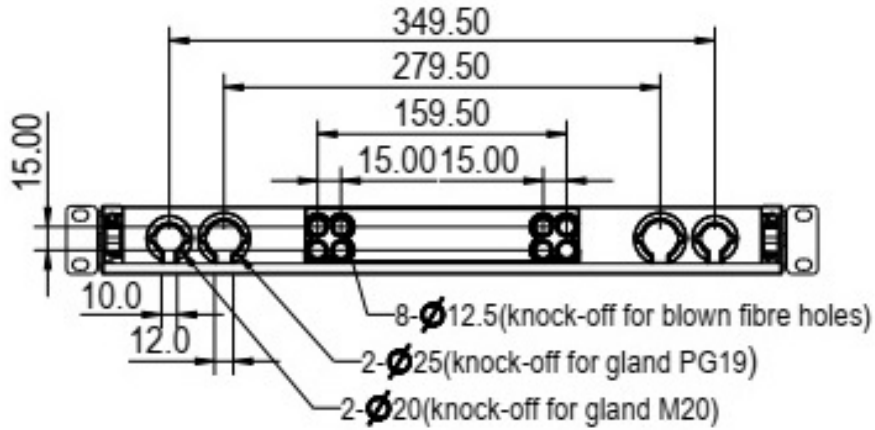

Excel Enbeam 24 Way Multimode OM4 Fibre Optic Panel 24 LC Duplex (48 Fibre) Violet

Item Code: 244-466

Excel Enbeam 24 Way Multimode OM4 Fibre Optic Panel 24 LC Duplex (48 Fibre) Violet

Item Code: 244-466

Included accessories

Accessories	Quantity
Cable gland (PG 13.5)	1
Cable gland (PG 19)	1
Nylon cable tie	7
24 position splice holder	4
Adjustable cable tie	2
Mounting twist tie	4
Cage nuts and screws	(1-Pack)
SC duplex blanks	24

Standards

Applicable standard	Detail
RoHS-II/-III (2011/65/EU & 2015/863): 2023	Our products, demonstrate full adherence to the regulatory stipulations of the EU Directive 2011/65/EU (RoHS-II) and its corresponding delegated directive 2015/863 (RoHS-III).
WFD: 2023	Compliant to Waste Framework Directive
SCIP: 2023	Compliant - Does Not Contain Substances of Concern In articles as such or in complex objects (Products)
POPs (EU) No 2019/1021	EU Regulation for the restriction of Persistent Organic Pollutants.

Part Number Table

Part Number	Description
233-460	Excel Enbeam 24 Way Multimode OM3 Fibre Optic Panel 4 LC Duplex (8 Fibre) Aqua
233-461	Excel Enbeam 24 Way Multimode OM3 Fibre Optic Panel 6 LC Duplex (12 Fibre) Aqua
233-462	Excel Enbeam 24 Way Multimode OM3 Fibre Optic Panel 8 LC Duplex (16 Fibre) Aqua
233-464	Excel Enbeam 24 Way Multimode OM3 Fibre Optic Panel 12 LC Duplex (24 Fibre) Aqua
233-466	Excel Enbeam 24 Way Multimode OM3 Fibre Optic Panel 24 LC Duplex (48