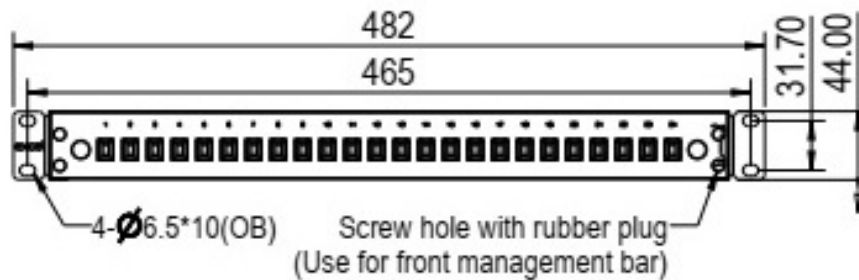

Excel Enbeam 24 Way Multimode OM4 Fibre Optic Panel 24 LC Duplex (48 Fibre) Violet

Item Code: 244-466

Excel Enbeam 24 Way Multimode OM4 Fibre Optic Panel 24 LC Duplex (48 Fibre) Violet

Item Code: 244-466

Included accessories

Accessories	Quantity
Cable gland (PG 13.5)	1
Cable gland (PG 19)	1
Nylon cable tie	7
24 position splice holder	4
Adjustable cable tie	2
Mounting twist tie	4
Cage nuts and screws	(1-Pack)
SC duplex blanks	24

Standards

Applicable standard	Detail
RoHS-II/-III (2011/65/EU & 2015/863): 2023	Our products, demonstrate full adherence to the regulatory stipulations of the EU Directive 2011/65/EU (RoHS-II) and its corresponding delegated directive 2015/863 (RoHS-III).
WFD: 2023	Compliant to Waste Framework Directive
SCIP: 2023	Compliant - Does Not Contain Substances of Concern In articles as such or in complex objects (Products)
POPs (EU) No 2019/1021	EU Regulation for the restriction of Persistent Organic Pollutants.

Part Number Table

Part Number	Description
233-460	Excel Enbeam 24 Way Multimode OM3 Fibre Optic Panel 4 LC Duplex (8 Fibre) Aqua
233-461	Excel Enbeam 24 Way Multimode OM3 Fibre Optic Panel 6 LC Duplex (12 Fibre) Aqua
233-462	Excel Enbeam 24 Way Multimode OM3 Fibre Optic Panel 8 LC Duplex (16 Fibre) Aqua
233-464	Excel Enbeam 24 Way Multimode OM3 Fibre Optic Panel 12 LC Duplex (24 Fibre) Aqua
233-466	Excel Enbeam 24 Way Multimode OM3 Fibre Optic Panel 24 LC Duplex (48