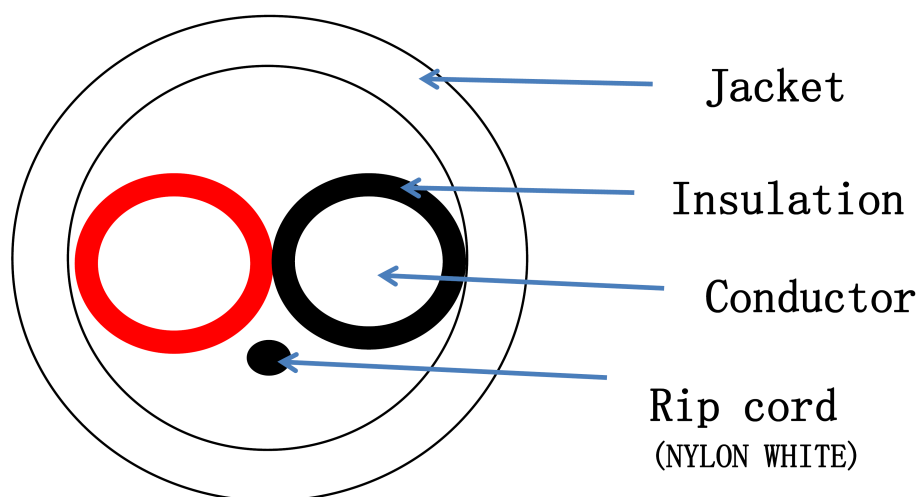

Excel 2x 2.5 mm Core OFC Speaker Cable Cca Euroclass (Per Metre)

Item Code: 25SPK2C-CCA

excel
without compromise.

✕ White sheath

✕ Available in 2x2.5/4.0 mm

✕ Manufactured with high grade Oxygen Free Copper

✕ 25 Year system warranty

✕ Euroclass Cca-s1b-d1-a1

Product Overview

2 core 2.5 mm high performance speaker wire. Wire used to connect from main amplifier source to speakers.

Product Specifications

Feature	Values
Total number of cores	2
Cable height approx.	8.2 mm
Cable width approx.	8.2 mm
Nominal cross section conductor	2.5 mm ²
Core insulation	Other
Specification core insulation	Polyethylene (PE)
Core identification	Colour
Core colour	Red/black
Outer sheath material	LSOH
Outer sheath colour	White
Reaction-to-fire class according to EN 13501-6	Cca
Smoke development class according to EN 13501-6	s1b
Euro class flaming droplets/particles according to EN 13501-6	d1
Euro class acidity according to EN 13501-6	a1

Cable geometry

Round

Product drawing

Additional specifications

Features	2x2.5 mm	2x4.0 mm
Max. Conductor DC Resistance at 20°C (Ω/Km)	8.2	5
Rated Temperature(°C)	70	70
Rated Voltage(V)	100/100	100/100
20°C Insulation Resistance(MΩ.KM)	>200	>200
Test Voltage between conductors	2000 Vac/1 minute	2000 Vac/1 minute