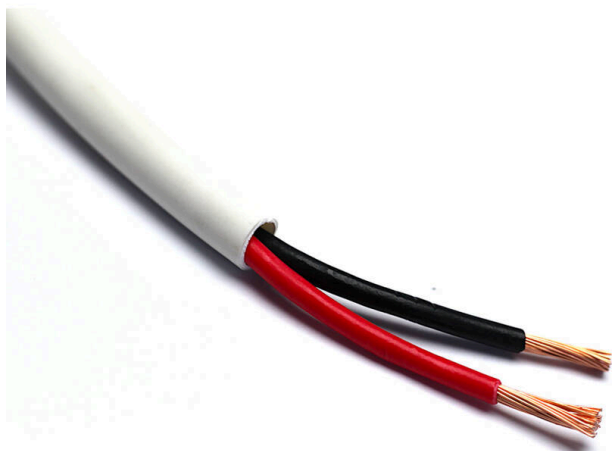

Excel 2x 2.5 mm Core OFC Speaker Cable Cca Euroclass (Per Metre)

Item Code: 25SPK2C-CCA

excel
without compromise.

✕ White sheath

✕ Available in 2x2.5/4.0 mm

✕ Manufactured with high grade Oxygen Free Copper

✕ 25 Year system warranty

✕ Euroclass Cca-s1b-d1-a1

Product Overview

2 core 2.5 mm high performance speaker wire. Wire used to connect from main amplifier source to speakers.

Product Specifications

Feature	Values
Total number of cores	2
Cable height approx.	8.2 mm
Cable width approx.	8.2 mm
Nominal cross section conductor	2.5 mm ²
Core insulation	Other
Specification core insulation	Polyethylene (PE)
Core identification	Colour
Core colour	Red/black
Outer sheath material	LSOH
Outer sheath colour	White
Reaction-to-fire class according to EN 13501-6	Cca
Smoke development class according to EN 13501-6	s1b
Euro class flaming droplets/particles according to EN 13501-6	d1
Euro class acidity according to EN 13501-6	a1

Cable geometry

Round

Product drawing

Additional specifications

Features	2x2.5 mm	2x4.0 mm
Max. Conductor DC Resistance at 20°C (Ω/Km)	8.2	5
Rated Temperature(°C)	70	70
Rated Voltage(V)	100/100	100/100
20°C Insulation Resistance(MΩ.KM)	>200	>200
Test Voltage between conductors	2000 Vac/1 minute	2000 Vac/1 minute

Standards

Applicable standard	Detail
IEC 60332-1-2:2004	Tests on electric and optical fibre cables under fire conditions. Test for vertical flame propagation for a single insulated wire or cable. Procedure for 1 kW pre-mixed flame
IEC 61034-2:2005+A1:2013	Measurement of smoke density of cables burning under defined conditions - Part 2: Test procedure and requirements
IEC 60754-2:2011	Test on gases evolved during combustion of materials