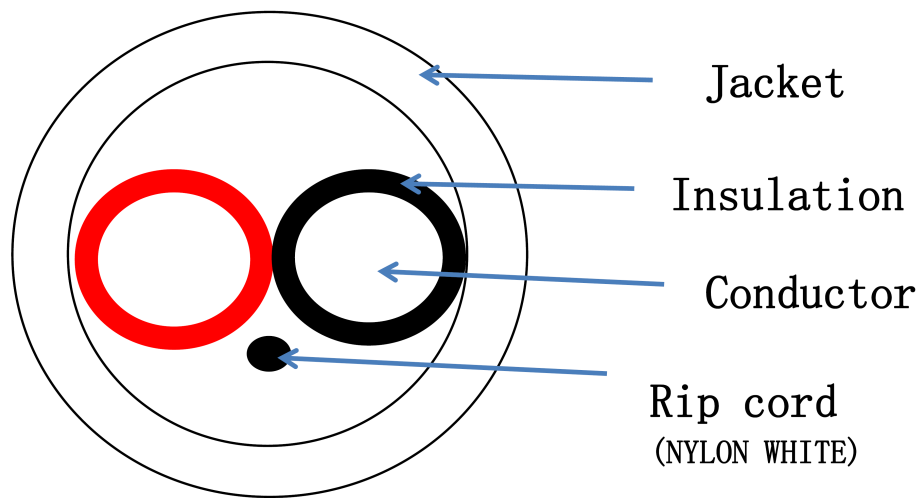

Excel 2x 2.5 mm Core OFC Speaker Cable Cca
Euroclass 100 m

Item Code: 25SPK2C100M-CCA

13501-6

Euro class acidity according to EN 13501-6

a1

Cable geometry

Round

Product drawing

Additional specifications

Features	2x2.5 mm	2x4.0 mm
Max. Conductor DC Resistance at 20°C (Ω/Km)	8.2	5
Rated Temperature(°C)	70	70
Rated Voltage(V)	100/100	100/100
20°C Insulation Resistance(MΩ.KM)	>200	>200
Test Voltage between conductors	2000 Vac/1 minute	2000 Vac/1 minute

Standards

Applicable standard	Detail
IEC 60332-1-2:2004	Tests on electric and optical fibre cables under fire conditions. Test for vertical flame propagation for a single insulated wire or cable. Procedure for 1 kW pre-mixed flame
IEC 61034-2:2005+A1:2013	Measurement of smoke density of cables burning under