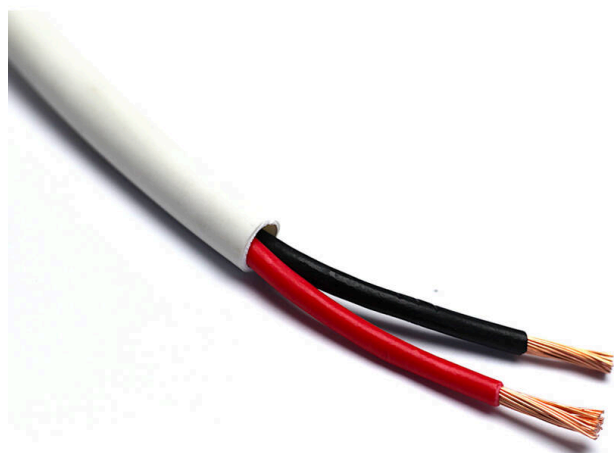

Excel 2x 2.5 mm Core OFC Speaker Cable Cca Euroclass 100 m

Item Code: 25SPK2C100M-CCA

excel
without compromise.

✕ White sheath

✕ 100 m Reel

✕ Available in 2x2.5/4.0 mm

✕ Manufactured with high grade Oxygen Free Copper

✕ 25 Year system warranty

✕ Euroclass Cca-s1b-d1-a1

Product Overview

2 core 2.5 mm high performance speaker wire. Wire used to connect from main amplifier source to speakers.

Product Specifications

Feature	Values
Total number of cores	2
Cable height approx.	8.2 mm
Cable width approx.	8.2 mm
Nominal cross section conductor	2.5 mm ²
Core insulation	Other
Specification core insulation	Polyethylene (PE)
Core identification	Colour
Core colour	Red/black
Outer sheath material	LSOH
Outer sheath colour	White
Reaction-to-fire class according to EN 13501-6	Cca
Smoke development class according to EN 13501-6	s1b
Euro class flaming droplets/particles according to EN	d1

Excel 2x 2.5 mm Core OFC Speaker Cable Cca
Euroclass 100 m

Item Code: 25SPK2C100M-CCA

13501-6

Euro class acidity according to EN 13501-6

a1

Cable geometry

Round

Product drawing

Standards

Applicable standard	Detail
IEC 60332-1-2:2004	Tests on electric and optical fibre cables under fire conditions. Test for vertical flame propagation for a single insulated wire or cable. Procedure for 1 kW pre-mixed flame
IEC 61034-2:2005+A1:2013	Measurement of smoke density of cables burning under