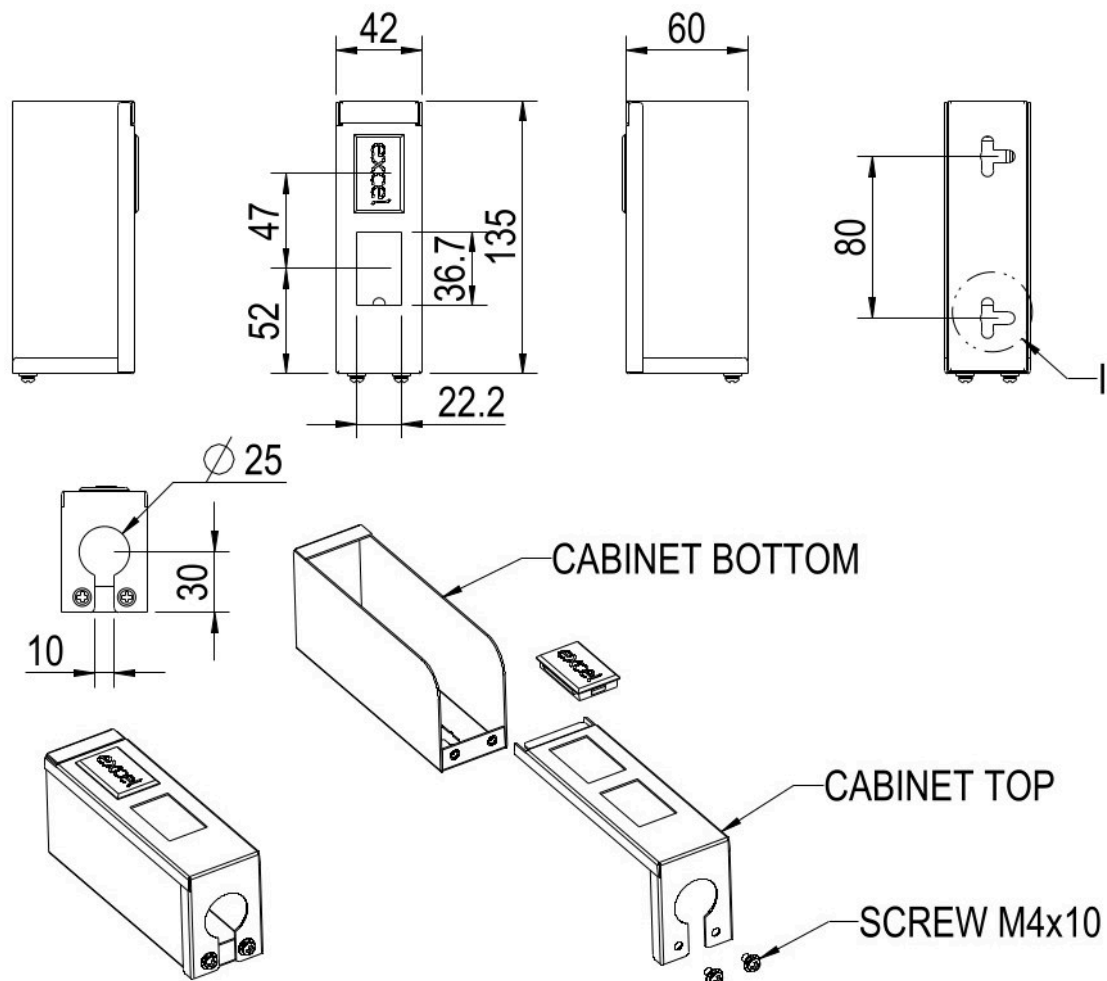

Item Code: 350-639-N

Feature	Values
Surface mounted	yes
Floor box/sub-floor mounted	yes
Type of fastening	Screwing
With outlets / modules	no
Suitable for number of outlets / modules	2
With label space	no

Product drawing