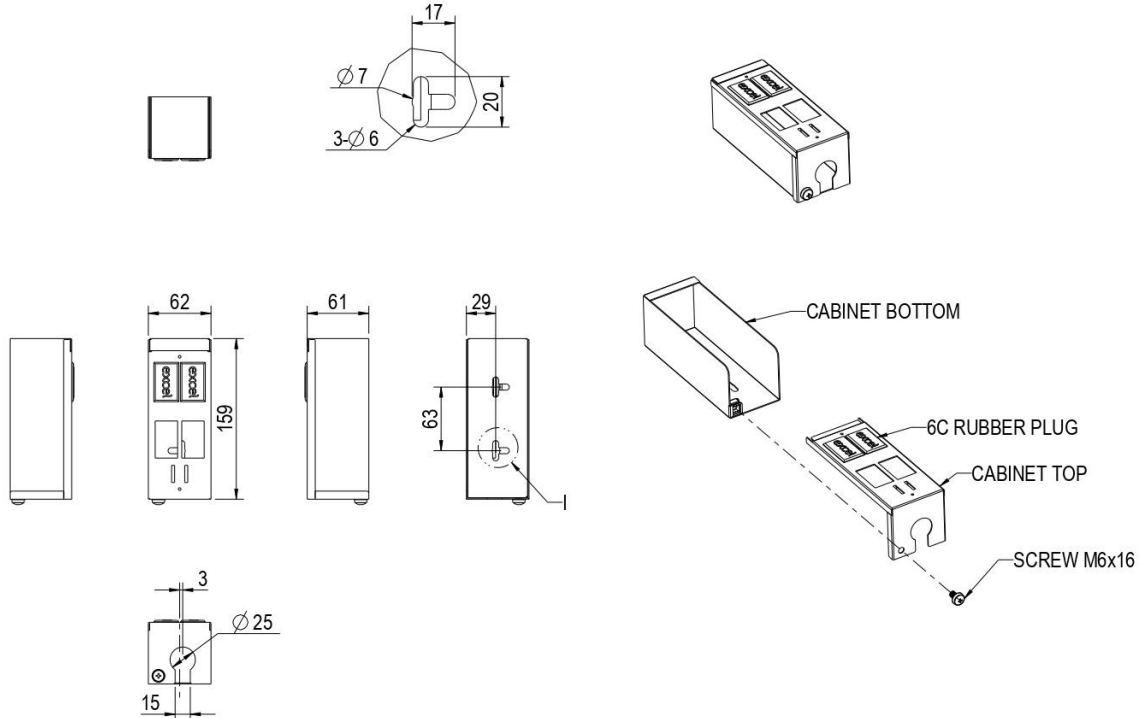

The flexible conduit fixing hole is slotted to aid cable installation. As the flexible conduit hole is part of the jack mounting metal work it ensures easy termination of the outlet while maintaining the cable management. The base has two fixing holes for mounting where required. The two parts of the box are assembled with a single machine screw.

Product drawing (2-6 way versions)

2 Way GOP Box Plus

4 Way GOP Box Plus

6 Way GOP Box Plus

Product drawing (4 way version)

Standards

Applicable standard	Detail
Directive 2011/65/EU (RoHS II)	Restriction of the Use of Certain Hazardous Substances in Electrical and Electronic Equipment — compliant. Applies within EU member states).
Directive (EU) 2015/863 (RoHS III)	Amending Directive 2011/65/EU to add four phthalates (DEHP, BBP, DBP, DIBP) to Annex II — compliant.
Directive 2008/98/EC (WFD)	Waste Framework Directive — compliant. Implemented in the UK through the Waste (England and Wales) Regulations 2011 (SI 2011 No. 988).
ECHA SCIP Database	Compliant; product does not contain SVHCs (Substances of Very High Concern) as defined under REACH Article 33(1). Submission obligations met under EU REACH and UK REACH.
Regulation (EU) 2019/1021 (POPs)	EU Regulation on Persistent Organic Pollutants — compliant. For Great Britain, compliance is aligned with the Persistent Organic Pollutants (Amendment) (EU Exit) Regulations 2020 (SI 2020 No. 1355).
UK SI 2012 No. 3032	The Restriction of the Use of Certain Hazardous Substances in Electrical and Electronic Equipment Regulations 2012 (UK RoHS) — compliant for Great

Excel 4 Way GOP Box Plus 25 mm (10-Pack)

Item Code: 350-640

Britain. Retained EU law, as amended by the Product Safety and Metrology (Amendment etc.) (EU Exit) Regulations 2019.

Part Number Table

Part Number	Description
350-640	Excel 4 Way GOP Box Plus 25 mm (10-Pack)