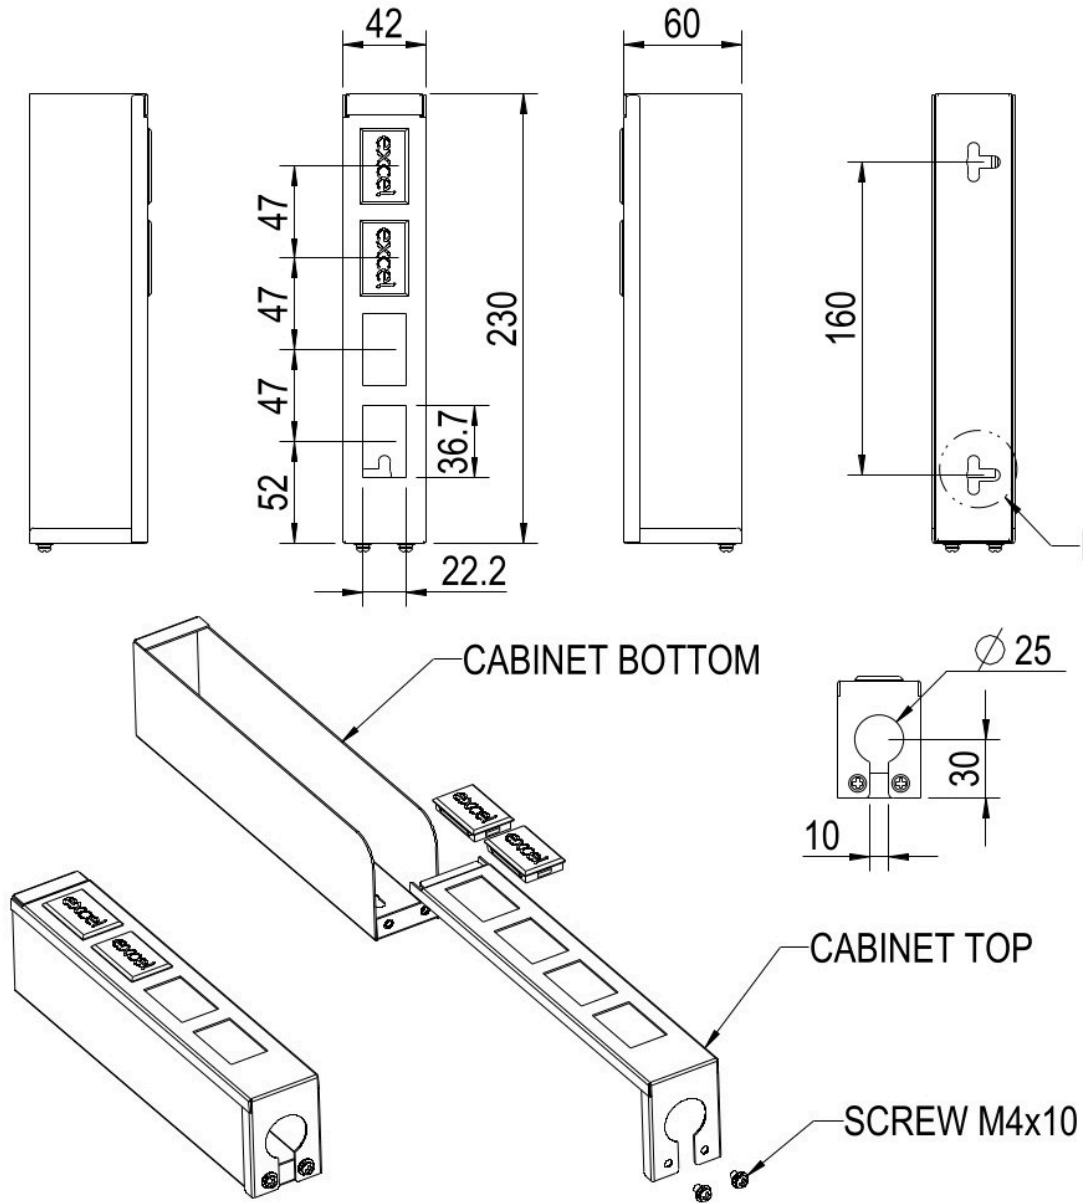

Product drawing

Standards

Applicable standard	Detail
RoHS-II/III (2011/65/EU & 2015/863): 2023	Our products, demonstrate full adherence to the regulatory stipulations of the EU Directive 2011/65/EU (RoHS-II) and its corresponding delegated directive 2015/863 (RoHS-III).
WFD: 2023	Compliant to Waste Framework Directive