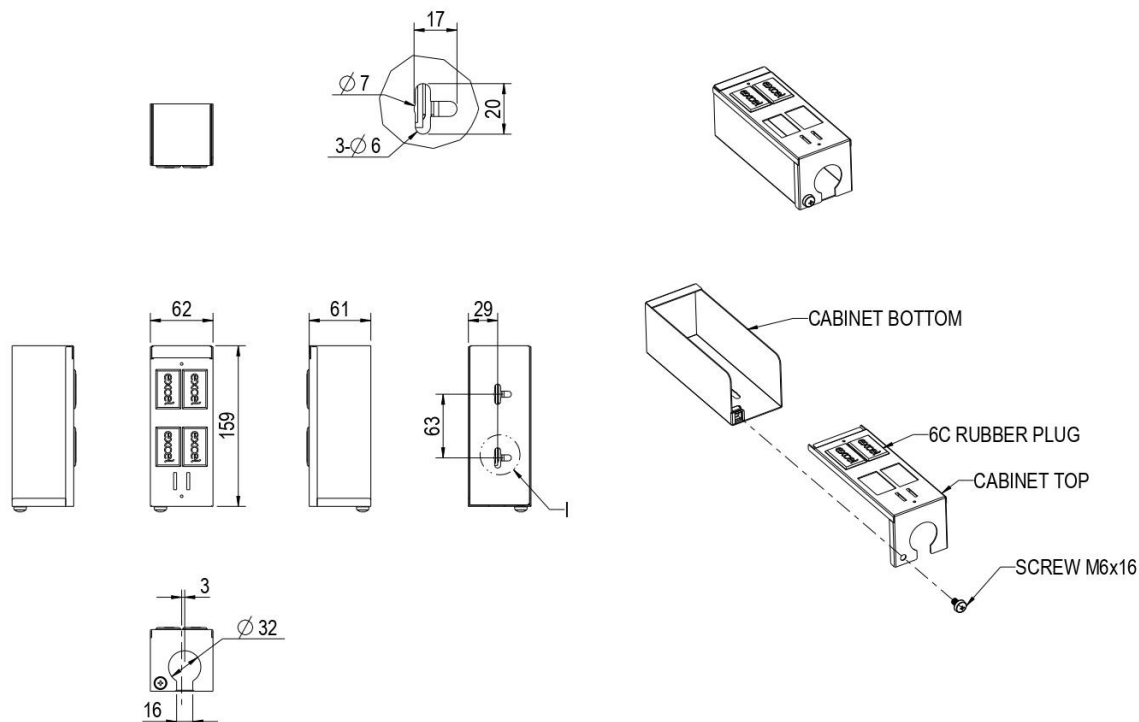

The flexible conduit fixing hole is slotted to aid cable installation. As the flexible conduit hole is part of the jack mounting metal work it ensures easy termination of the outlet while maintaining the cable management. The base has two fixing holes for mounting where required. The two parts of the box are assembled with a single machine screw.

Product drawing (2-6 way versions)

2 Way GOP Box Plus

4 Way GOP Box Plus

6 Way GOP Box Plus

Product drawing (4 way version)

Standards

Applicable standard	Detail
Directive 2011/65/EU (RoHS II)	Restriction of the Use of Certain Hazardous Substances in Electrical and Electronic Equipment — compliant. Applies within EU member states).
Directive (EU) 2015/863 (RoHS III)	Amending Directive 2011/65/EU to add four phthalates (DEHP, BBP, DBP, DIBP) to Annex II — compliant.
Directive 2008/98/EC (WFD)	Waste Framework Directive — compliant. Implemented in the UK through the Waste (England and Wales) Regulations 2011 (SI 2011 No. 988).
ECHA SCIP Database	Compliant; product does not contain SVHCs (Substances of Very High Concern) as defined under REACH Article 33(1). Submission obligations met under EU REACH and UK REACH.
Regulation (EU) 2019/1021 (POPs)	EU Regulation on Persistent Organic Pollutants — compliant. For Great Britain, compliance is aligned with the Persistent Organic Pollutants (Amendment) (EU Exit) Regulations 2020 (SI 2020 No. 1355).
UK SI 2012 No. 3032	The Restriction of the Use of Certain Hazardous Substances in Electrical and Electronic Equipment Regulations 2012 (UK RoHS) — compliant for Great

Excel 4 Way GOP Box Plus 32 mm (10-Pack)

Item Code: 350-641

Britain. Retained EU law, as amended by the Product Safety and Metrology (Amendment etc.) (EU Exit) Regulations 2019.

Part Number Table

Part Number	Description
350-641	Excel 4 Way GOP Box Plus 32 mm (10-Pack)