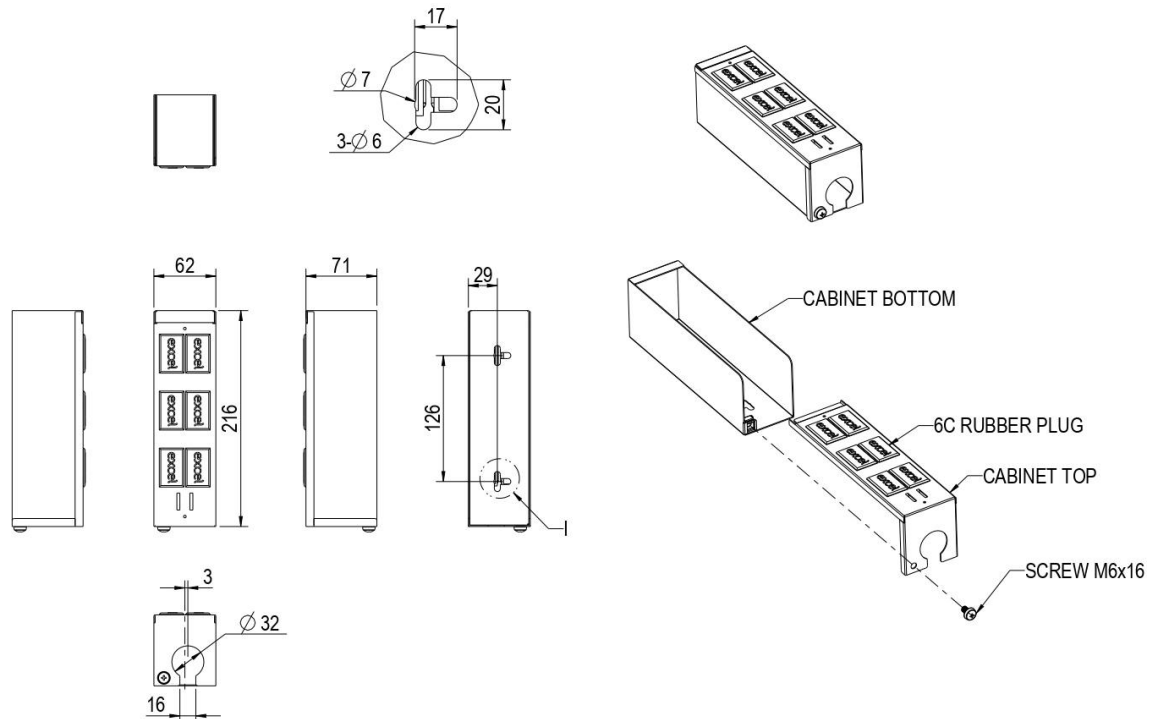

The flexible conduit fixing hole is slotted to aid cable installation. As the flexible conduit hole is part of the jack mounting metal work it ensures easy termination of the outlet while maintaining the cable management. The base has two fixing holes for mounting where required. The two parts of the box are assembled with a single machine screw.

### Product drawing (2-6 way versions)

2 Way GOP Box Plus

4 Way GOP Box Plus

6 Way GOP Box Plus

## Product drawing (6 way version)