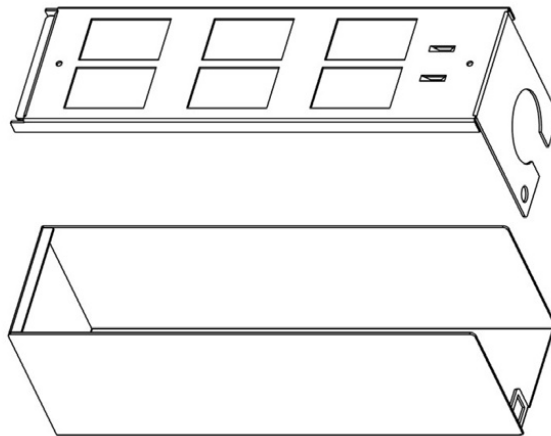

# Excel 6 Way GOP Box Plus 32 mm (10-Pack)

Item Code: 350-642

Type of fastening	Screwing
With outlets / modules	no
Suitable for number of outlets / modules	6
With label space	no

## Product drawing (2-6 way versions)

2 Way GOP Box Plus

4 Way GOP Box Plus

6 Way GOP Box Plus