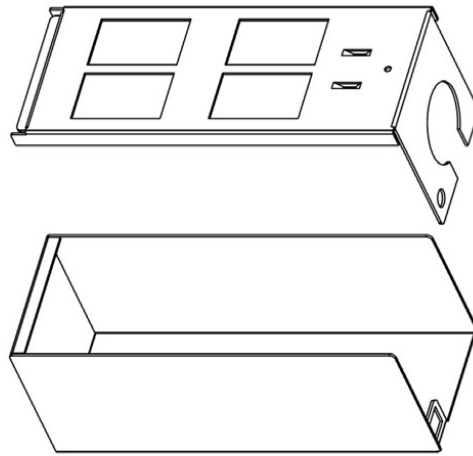

The flexible conduit fixing hole is slotted to aid cable installation. As the flexible conduit hole is part of the jack mounting metal work it ensures easy termination of the outlet while maintaining the cable management. The base has two fixing holes for mounting where required. The two parts of the box are assembled with a single machine screw.

# Excel 6 Way GOP Box Plus 32 mm (10-Pack)

Item Code: 350-642

Type of fastening	Screwing
With outlets / modules	no
Suitable for number of outlets / modules	6
With label space	no

## Product drawing (2-6 way versions)

2 Way GOP Box Plus

4 Way GOP Box Plus

6 Way GOP Box Plus