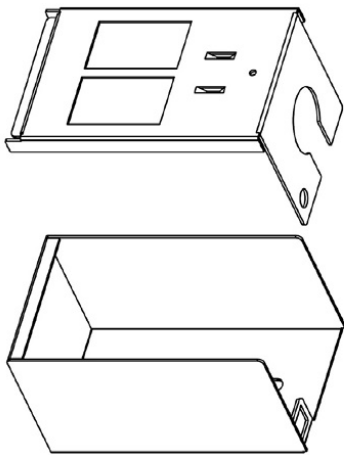

Excel 6 Way GOP Box Plus 32 mm (10-Pack)

Item Code: 350-642

Type of fastening	Screwing
With outlets / modules	no
Suitable for number of outlets / modules	6
With label space	no

Product drawing (2-6 way versions)

2 Way GOP Box Plus