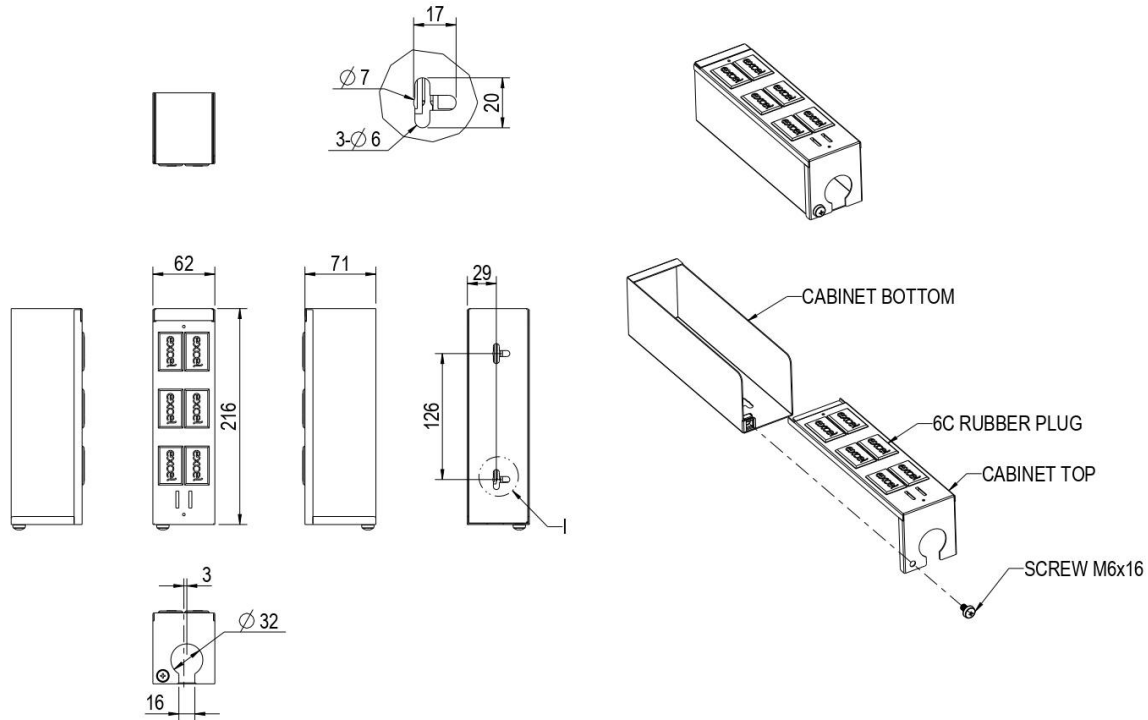

The flexible conduit fixing hole is slotted to aid cable installation. As the flexible conduit hole is part of the jack mounting metal work it ensures easy termination of the outlet while maintaining the cable management. The base has two fixing holes for mounting where required. The two parts of the box are assembled with a single machine screw.

## Product drawing (2-6 way versions)

2 Way GOP Box Plus

4 Way GOP Box Plus

6 Way GOP Box Plus

## Product drawing (6 way version)