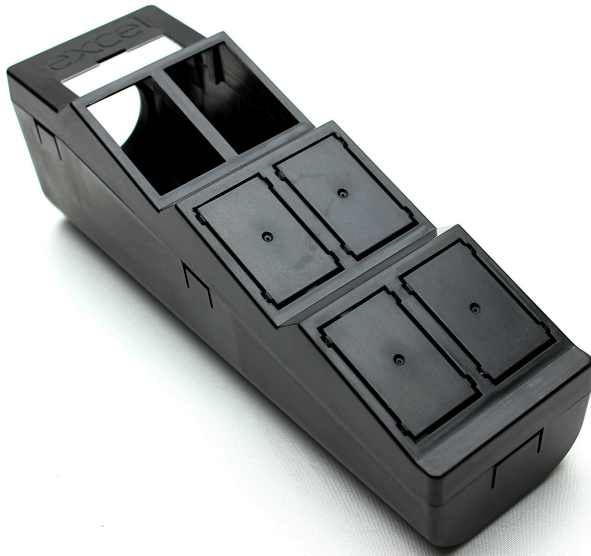

Excel 6 Way Enhanced Plastic GOP Box 32 mm (10-Pack)

Item Code: 350-642-PL

excel
without compromise.

✕ Clip-shut design no screws required

✕ Integrated ID window for easy labelling

✕ Knockout LJ6C blanks for unused insert positions

✕ Slotted and plain fixing holes to support easy fitting

✕ Made from 80% recycled material

✕ IK Rating of IK06

Product Overview

The Excel GOP Plastic Box has been completely redesigned to deliver improved performance, easier installation, and enhanced durability. Manufactured from recycled plastic containing at least 80% recycled material. The new range provides a lower weight configuration that achieves mechanical integrity without compromise to integral strength.

Designed for use at the end of flexible conduit runs, GOP Boxes are ideal for grid-layout outlets within raised floor systems. The plastic housing features a generous underside radius to assist with clearance through desktop cable holes, allowing flexible positioning to suit varying office layouts.

Once installed, the box is typically secured to the underside of the desk, with the conduit routed through the floor tile via a grommet. Impact-tested for reliability, the Excel GOP Plastic Box offers a robust, flexible, and installer-friendly solution for modern office cable management.