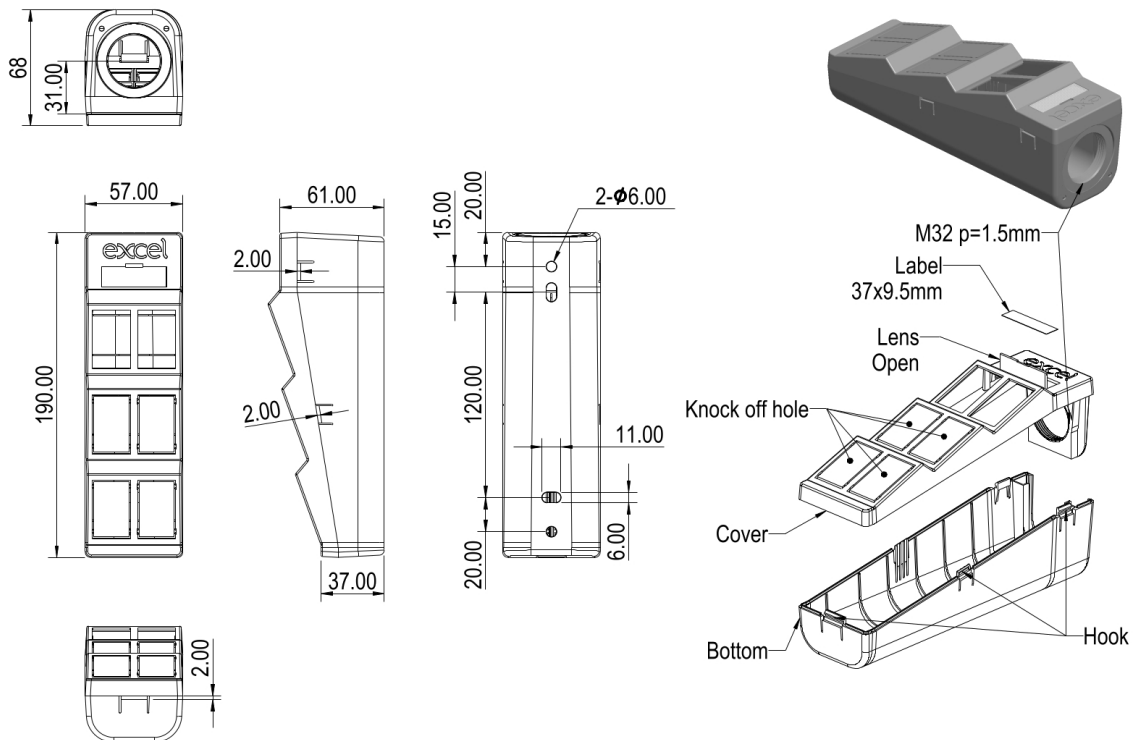

Excel 6 Way Enhanced Plastic GOP Box 32 mm (10-Pack)

Item Code: 350-642-PL

Type of fastening	Clip
With outlets / modules	no
Suitable for number of outlets / modules	6
With label space	yes

Additional specifications

Feature	Value
Impact Rating	IK06
Material	ABS Plastic
Material standards	UL94V

Product drawing