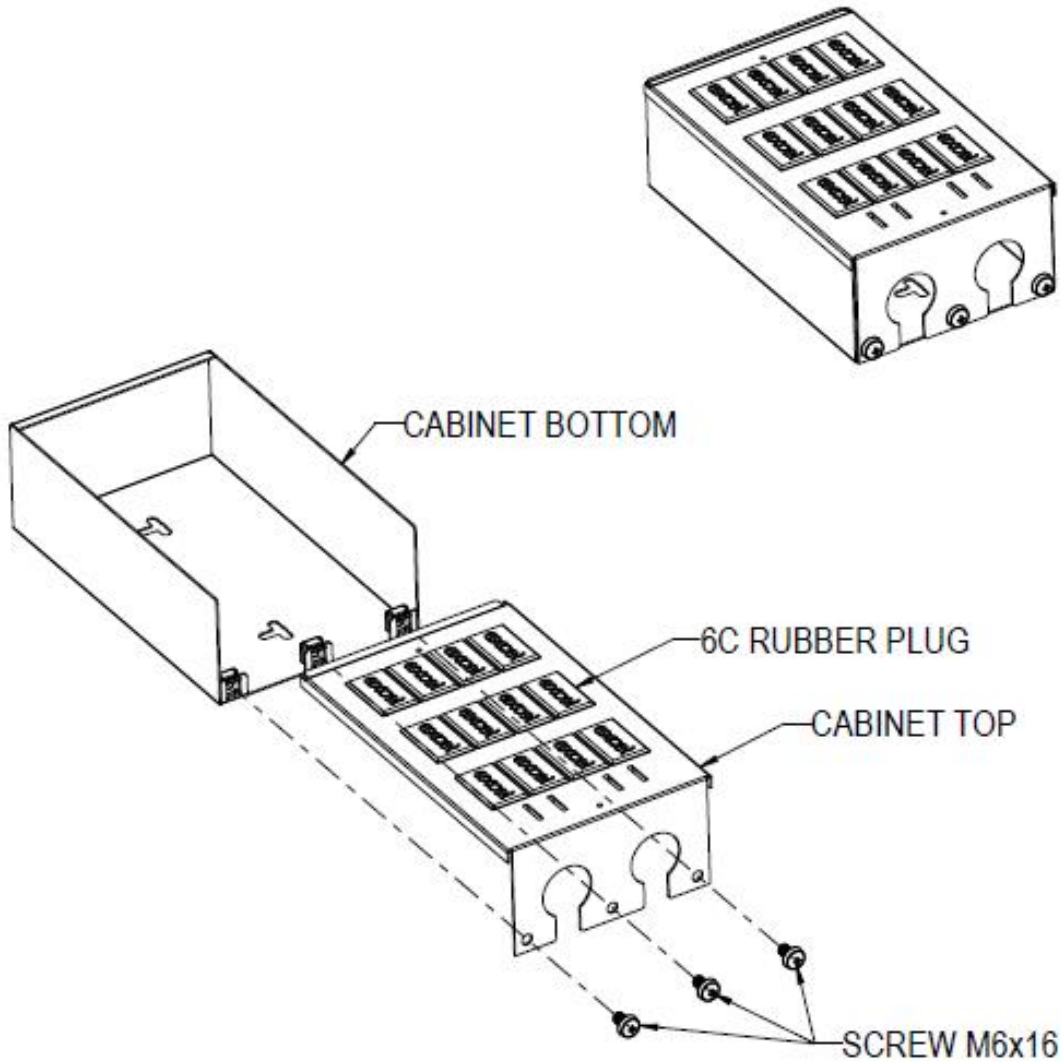

Product drawing (12 way version)

Standards

Applicable standard	Detail
RoHS-II/-III (2011/65/EU & 2015/863): 2023	Our products, demonstrate full adherence to the regulatory stipulations of the EU Directive 2011/65/EU (RoHS-II) and its corresponding delegated directive 2015/863 (RoHS-III).
WFD: 2023	Compliant to Waste Framework Directive
SCIP: 2023	Compliant - Does Not Contain Substances of Concern In articles as such or in complex objects (Products)