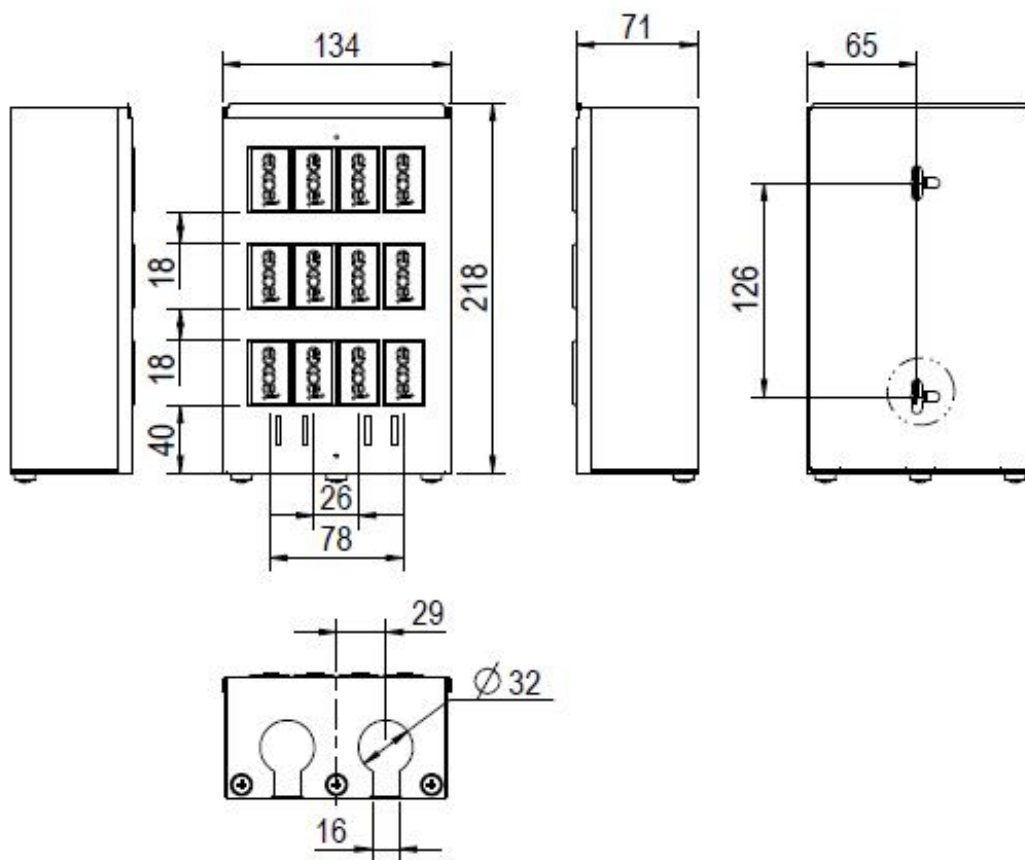

Excel 12 Way GOP Box Plus 32 mm Each

Item Code: 350-643

Type of fastening	Screwing
With outlets / modules	no
Suitable for number of outlets / modules	12
With label space	no

Product drawing (12 way versions)