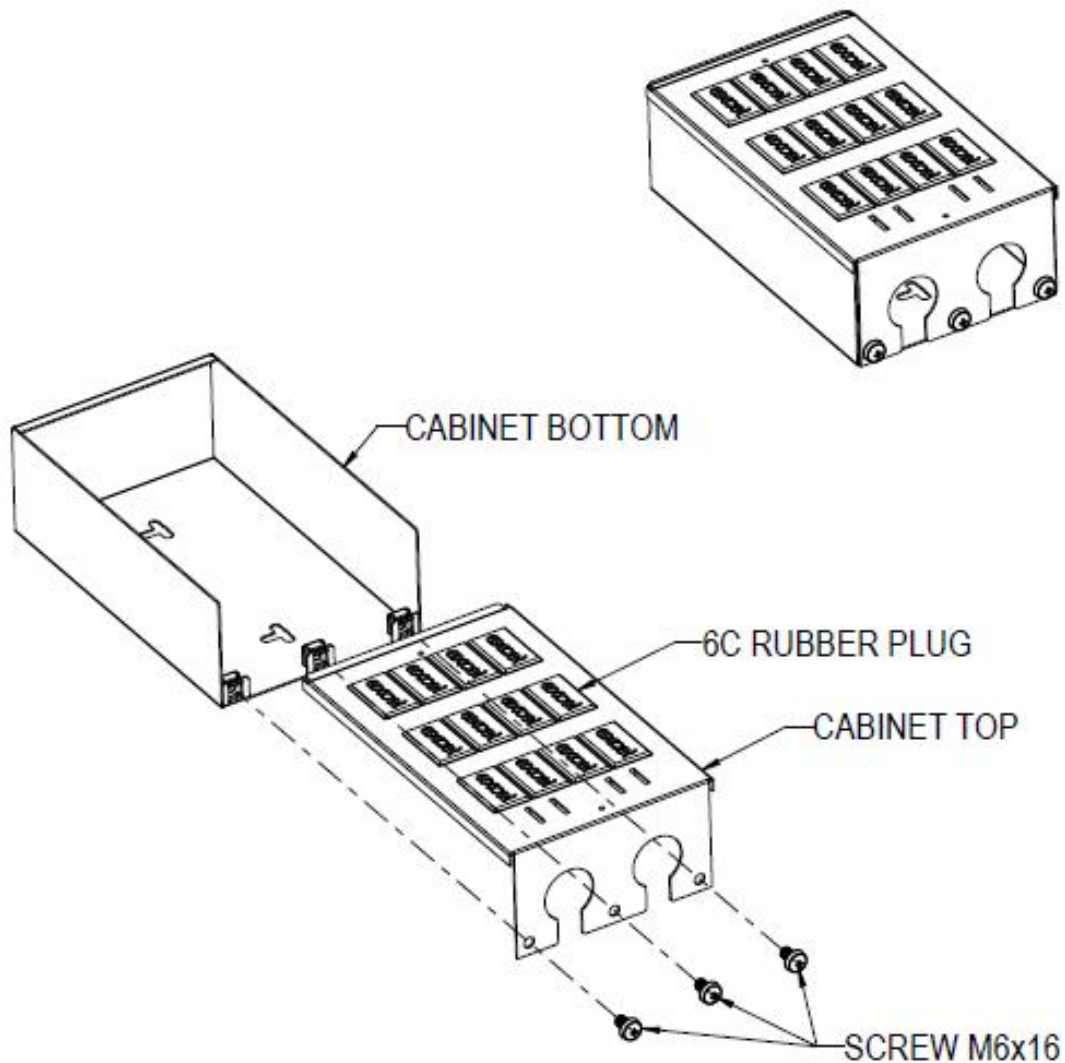

Product drawing (12 way version)

Standards

Applicable standard	Detail
Directive 2011/65/EU (RoHS II)	Restriction of the Use of Certain Hazardous Substances in Electrical and Electronic Equipment — compliant. Applies within EU member states).
Directive (EU) 2015/863 (RoHS III)	Amending Directive 2011/65/EU to add four phthalates (DEHP, BBP, DBP, DIBP) to Annex II — compliant.
Directive 2008/98/EC (WFD)	Waste Framework Directive — compliant. Implemented in the UK through the Waste (England and Wales)