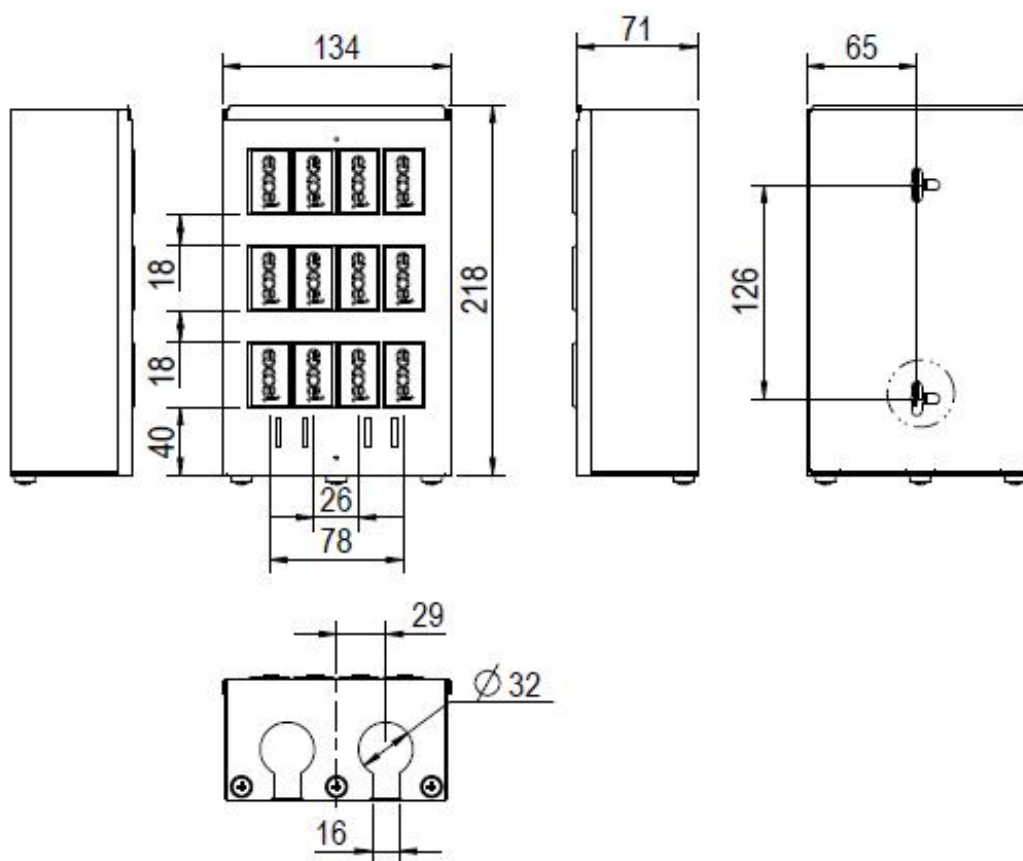

Excel 12 Way GOP Box Plus 32 mm Each

Item Code: 350-643

Floor box/sub-floor mounted	yes
Type of fastening	Screwing
With outlets / modules	no
Suitable for number of outlets / modules	12
With label space	no

Product drawing (12 way versions)