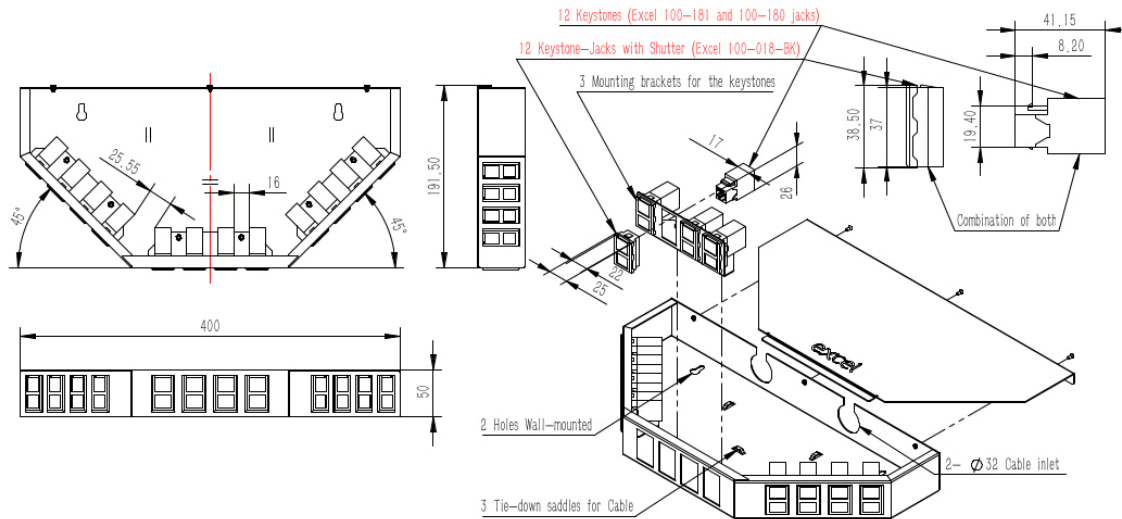

Excel 12 Way Low Profile Consolidation Point Grey White

Item Code: 350-644

Product drawing

Standards

Applicable standard	Detail
RoHS-II/III (2011/65/EU & 2015/863): 2023	Our products, demonstrate full adherence to the regulatory stipulations of the EU Directive 2011/65/EU (RoHS-II) and its corresponding delegated directive 2015/863 (RoHS-III).
WFD: 2023	Compliant to Waste Framework Directive
SCIP: 2023	Compliant - Does Not Contain Substances of Concern In articles as such or in complex objects (Products)
POPs (EU) No 2019/1021	EU Regulation for the restriction of Persistent Organic Pollutants.

Part Number Table

Part Number	Description
350-644	Excel 12 Way Low Profile Consolidation Point Grey White

Excel is a world class premium performing end to end infrastructure solution designed, Manufactured, supported and delivered without compromise.

Contact us at sales@excel-networking.com

E&OE. Excel is a registered trade name of Mayflex Holdings Ltd.