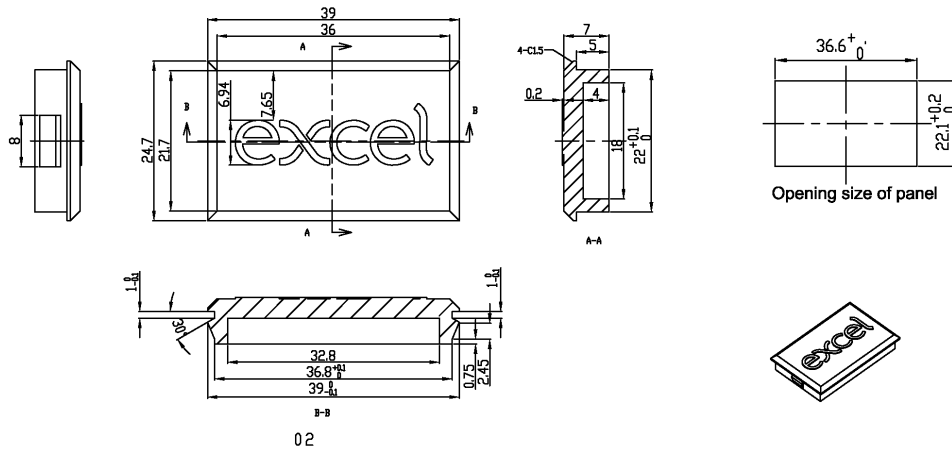

Excel LJ6C Rubber Blank Black (10-Pack)

Item Code: 350-645

Pack of 10

25 Year system warranty

CIBSE TM65 Embodied Carbon: 0.267 kg CO2e

Product Overview

Excel blanking plates to suit the Excel GOP boxes.

Product Specifications

Feature	Values
Application	Blind cover
Material	Rubber
Colour	Black
Type of fastening	Engage (snap)
Width of device	22 mm
Height of device	37 mm

Excel LJ6C Rubber Blank Black (10-Pack)

Item Code: 350-645

Product drawing

Part Number Table

Part Number	Description
350-645	Excel LJ6C Rubber Blank Black (10-Pack)

Excel is a world class premium performing end to end infrastructure solution designed, Manufactured, supported and delivered without compromise.