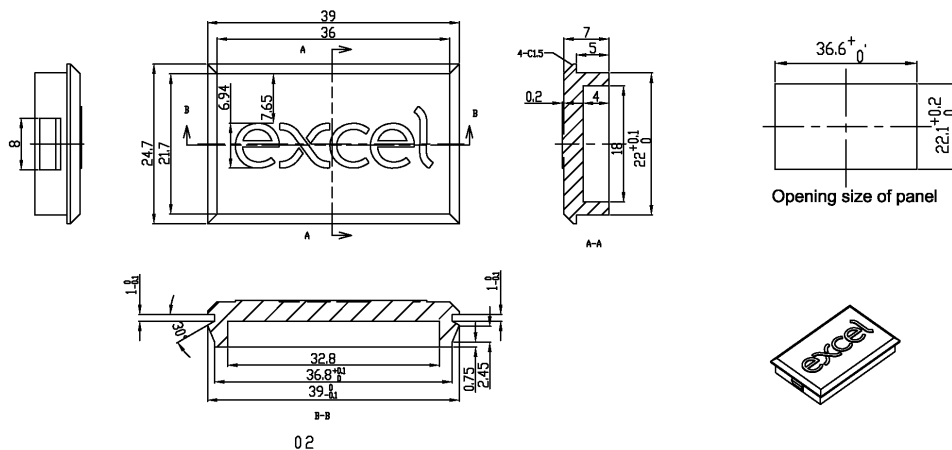

Product Overview

Excel blanking plates to suit the Excel GOP boxes.

Product Specifications

Feature	Values
Application	Blind cover
Material	Rubber

Excel LJ6C Rubber Blank Black (10-Pack)

Part Code: 350-645

sales@excel-networking.com
excel-networking.com

Colour	Black
Type of fastening	Engage (snap)
Width of device	22 mm
Height of device	37 mm

Product drawing

Part Code Table

Part Code	Description
350-645	Excel LJ6C Rubber Blank Black (10-Pack)