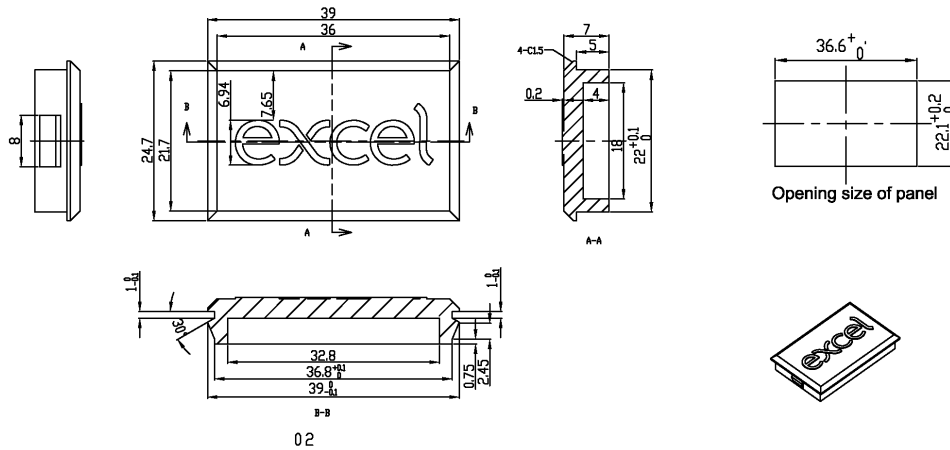

Product Specifications

Feature	Values
Application	Blind cover
Material	Rubber
Colour	Black
Type of fastening	Engage (snap)
Width of device	22 mm
Height of device	37 mm

Excel LJ6C Rubber Blank Black (10-Pack)

Item Code: 350-645

Product drawing

Part Number Table

Part Number	Description
350-645	Excel LJ6C Rubber Blank Black (10-Pack)

Excel is a world class premium performing end to end infrastructure solution designed, Manufactured, supported and delivered without compromise.