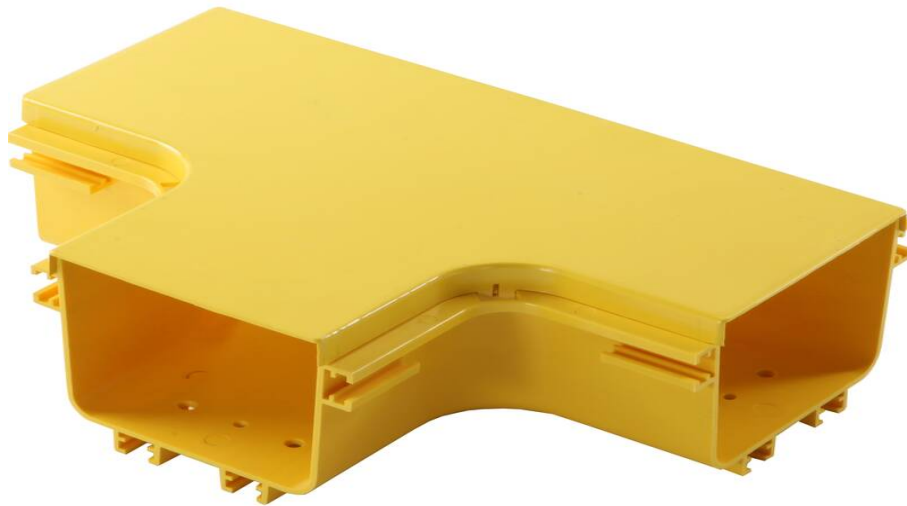

# Excel Enbeam 120 mm Horizontal TEE LSOH

Part Code: 460-014

sales@excel-networking.com  
excel-networking.com

## Main Features

- / Flame-retardant ABS material
- / Extremely adaptable, will evolve to suit this demanding market
- / Fast installation, minimum labour
- / LSOH
- / Easy to assemble
- / Choice of width: 120/240 mm

## Product Overview

Enbeam Yellow Duct System: Piecing together in individual segments, Excel's duct trunking system is flexible and suitable for an endless array of installations. A range of unique trunking segments in a variety of bend radii and lengths connect together in an infinite number of ways, allowing users to create a fibre storage solution that is fit for purpose. As each segment of trunking is a standalone piece of plastic, users can simply remove the section of the cover that they need and make changes to the installation without having to disrupt the whole system, which increases the durability and longevity of the system overall. The system is fully enclosed, protecting the fibre from dirt and dust. Knowing that cleanliness is one of the most important factors when installing fibre optic cable, the fact that this trunking system helps to limit the contamination to the fibre makes it a strong contender...

## Product Specifications

Feature	Values
Cable tray height	<b>100 mm</b>
Cable tray width	<b>120 mm</b>
Construction type	<b>T-piece horizontal</b>
Model	<b>Without connector</b>
Material	<b>Plastic</b>
Material quality	<b>Other</b>
Colour	<b>Yellow</b>