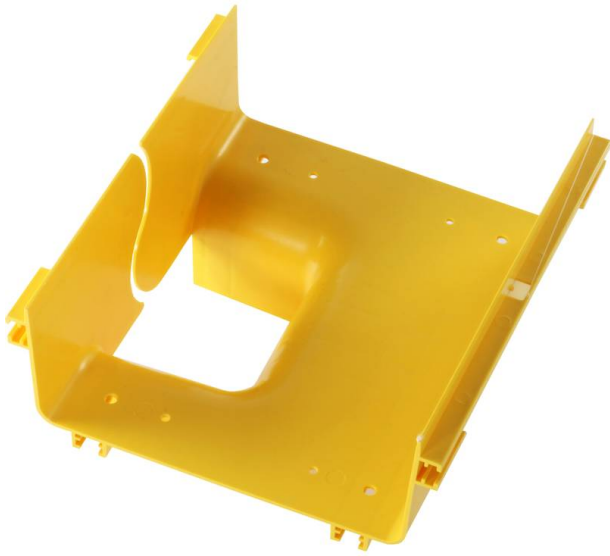

Excel Enbeam 240 mm to 120 mm Vertical TEE LSOH

Item Code: 460-017

excel
without compromise.

✕ Flame-retardant ABS material

✕ LSOH

✕ Extremely adaptable, will evolve to suit this demanding market

✕ Easy to assemble

✕ Fast installation, minimum labour

✕ Choice of width: 120/240 mm

Product Overview

Enbeam Yellow Duct System: Piecing together in individual segments, Excel's duct trunking system is flexible and suitable for an endless array of installations. A range of unique trunking segments in a variety of bend radii and lengths connect together in an infinite number of ways, allowing users to create a fibre storage solution that is fit for purpose.

As each segment of trunking is a standalone piece of plastic, users can simply remove the section of the cover that they need and make changes to the installation without having to disrupt the whole system, which increases the durability and longevity of the system overall. The system is fully enclosed, protecting the fibre from dirt and dust.

Product Specifications

Feature	Values
Cable tray height	100 mm
Cable tray width	240/120
Construction type	T-piece horizontal
Model	Without connector
Material	Plastic
Material quality	Other
Colour	Yellow