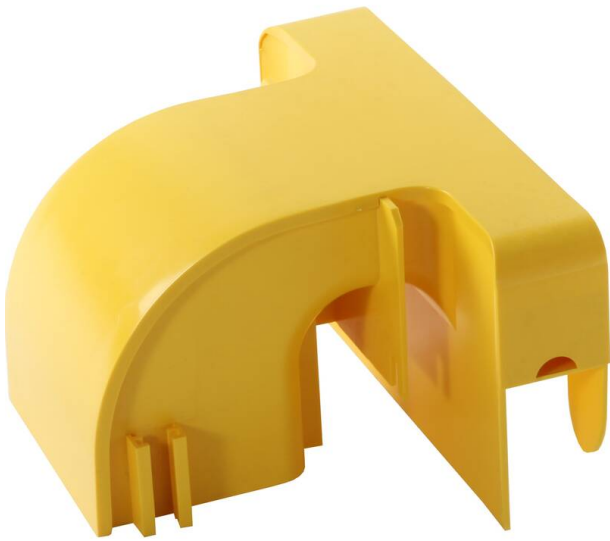

Excel Enbeam Universal Exit Kit for Trunking Drop 120 mm LSOH

Item Code: 460-025

excel
without compromise.

✕ Flame-retardant ABS material

✕ LSOH

✕ Extremely adaptable, will evolve to suit this demanding market

✕ Easy to assemble

✕ Fast installation, minimum labour

✕ Choice of width: 120/240 mm

Product Overview

Enbeam Yellow Duct System: Piecing together in individual segments, Excel's duct trunking system is flexible and suitable for an endless array of installations. A range of unique trunking segments in a variety of bend radii and lengths connect together in an infinite number of ways, allowing users to create a fibre storage solution that is fit for purpose.

As each segment of trunking is a standalone piece of plastic, users can simply remove the section of the cover that they need and make changes to the installation without having to disrupt the whole system, which increases the durability and longevity of the system overall. The system is fully enclosed, protecting the fibre from dirt and dust.

Knowing that cleanliness is one of the most important factors when installing fibre optic cable, the fact that this trunking system helps to limit the contamination to the fibre makes it a strong contender for users choosing a trunking option.