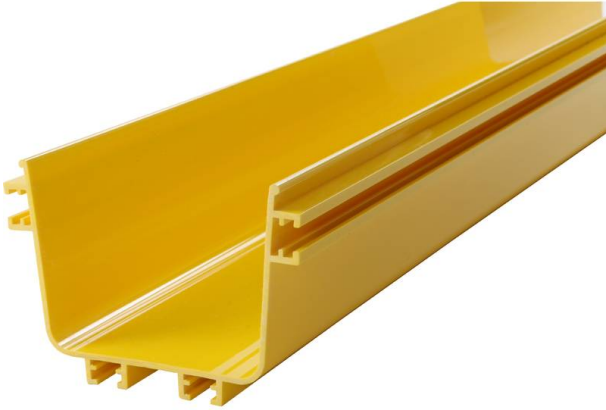

Excel Enbeam 120 mm Fibre Cable Tray UL94 V-0 PVC

Item Code: 460-048

excel
without compromise.

✕ UL94 V-0 PVC

✕ Extremely adaptable, will evolve to suit this demanding market

✕ Easy to assemble

✕ Fast installation, minimum labour

✕ Choice of width: 120/240 mm

Product Overview

Enbeam Yellow Duct System: Piecing together in individual segments, Excel's duct trunking system is flexible and suitable for an endless array of installations. A range of unique trunking segments in a variety of bend radii and lengths connect together in an infinite number of ways, allowing users to create a fibre storage solution that is fit for purpose. As each segment of trunking is a standalone piece of plastic, users can simply remove the section of the cover that they need and make changes to the installation without having to disrupt the whole system, which increases the durability and longevity of the system overall. The system is fully enclosed, protecting the fibre from dirt and dust. Knowing that cleanliness is one of the most important factors when installing fibre optic cable, the fact that this trunking system helps to limit the contamination to the fibre makes it a strong contender for users choosing a trunking option.

Product Specifications

Feature	Values
Height	100 mm
Width	120 mm
Length	2000 mm
With cover	no
Side wall perforation	no
Mounting perforation in bottom	no
NATO-mounting holes	no
Model	Without connector
Material	Plastic
Material quality	Polyvinyl chloride (PVC)