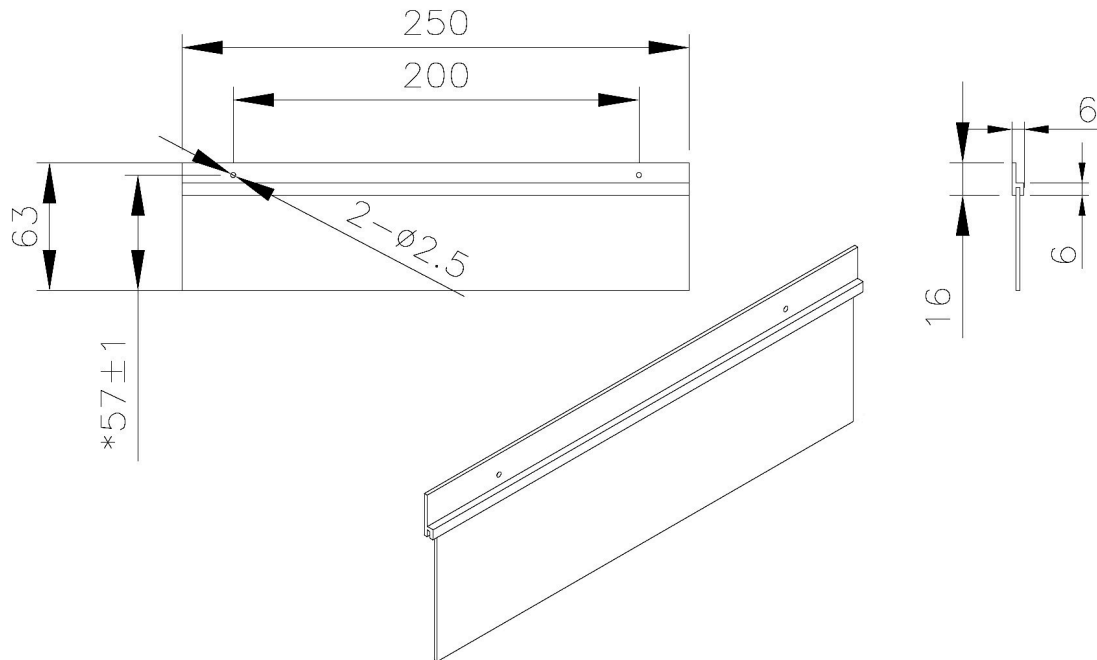

Excel Environ Wall Box Roof Brush Strip 250 mm x 63 mm Black

Item Code: 540-298-BK

Product drawing

Standards

Applicable standard	Detail
RoHS-II/III (2011/65/EU & 2015/863): 2023	Our products, demonstrate full adherence to the regulatory stipulations of the EU Directive 2011/65/EU (RoHS-II) and its corresponding delegated directive 2015/863 (RoHS-III).
WFD: 2023	Compliant to Waste Framework Directive
SCIP: 2023	Compliant - Does Not Contain Substances of Concern In articles as such or in complex objects (Products)
POPs (EU) No 2019/1021	EU Regulation for the restriction of Persistent Organic Pollutants.

Part Number Table

Part Number	Description
540-298-BK	Excel Environ Wall Box Roof Brush Strip 250 mm x 63 mm Black

Excel is a world class premium performing end to end infrastructure solution designed, Manufactured, supported and delivered without compromise.

Contact us at sales@excel-networking.com

E&OE. Excel is a registered trade name of Mayflex Holdings Ltd.