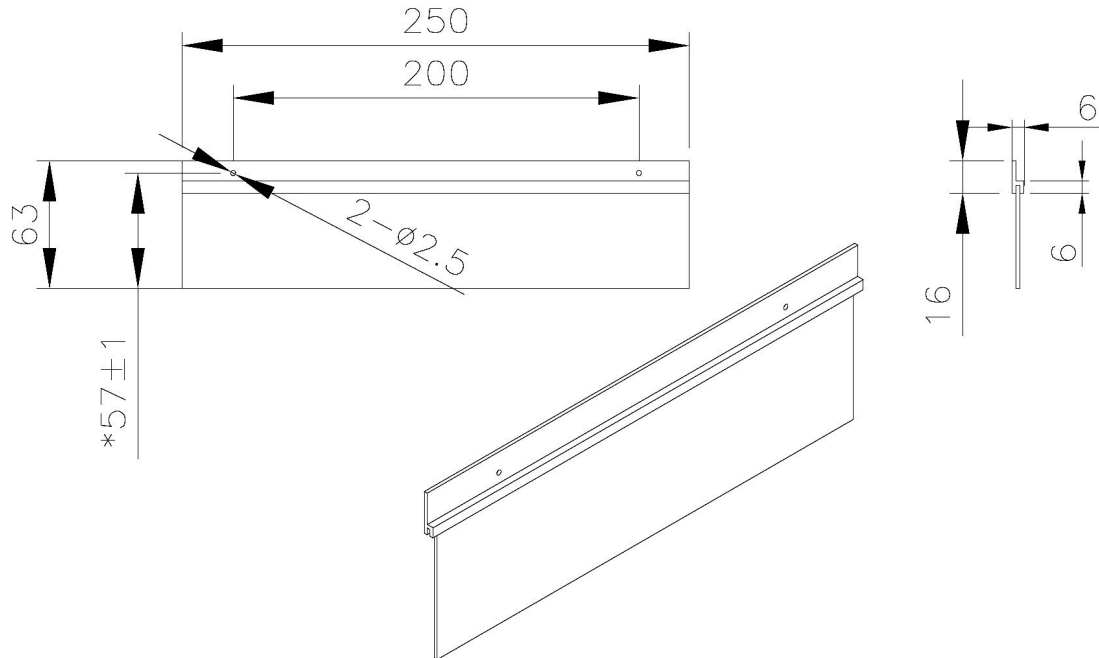

## Product Overview

These Excel wall box brush strips can be used to blank off the cable entry point in the top or base of the Environ wall boxes. Two M5 screws would be needed to install the brush into place and this will provide protection against dust intrusion into the wall box when using the cable entry points.

## Product Specifications

Feature	Values
Model	Brush Strip
Material	Metal
Width	250 mm
Diameter	63 mm
Colour	Black

# Excel Environ Wall Box Roof Brush Strip 250 mm x 63 mm Black

Item Code: 540-298-BK

## Product drawing