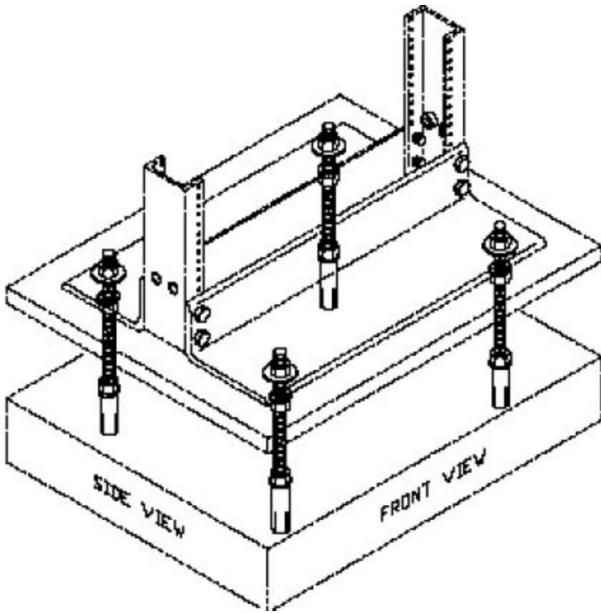

Raised Floor Support Kit

Item Code: 540-950

✕ Hardware and Threaded rod included

✕ Kit can be used for both CPI and Environ open frames

✕ Complete kit for single open 2 post frame

Product Overview

Raised floor kits are used to support 2 post racks installed on suspended floor with void up to 705mm

Product Specifications

Feature	Values
Material	Metal - Thr/Rod & Hardware kit

Part Number Table

Part Number	Description
540-950	RAISED FLOOR KIT UPTO 705MM VOID

Excel is a world class premium performing end to end infrastructure solution designed, Manufactured, supported and delivered without compromise.