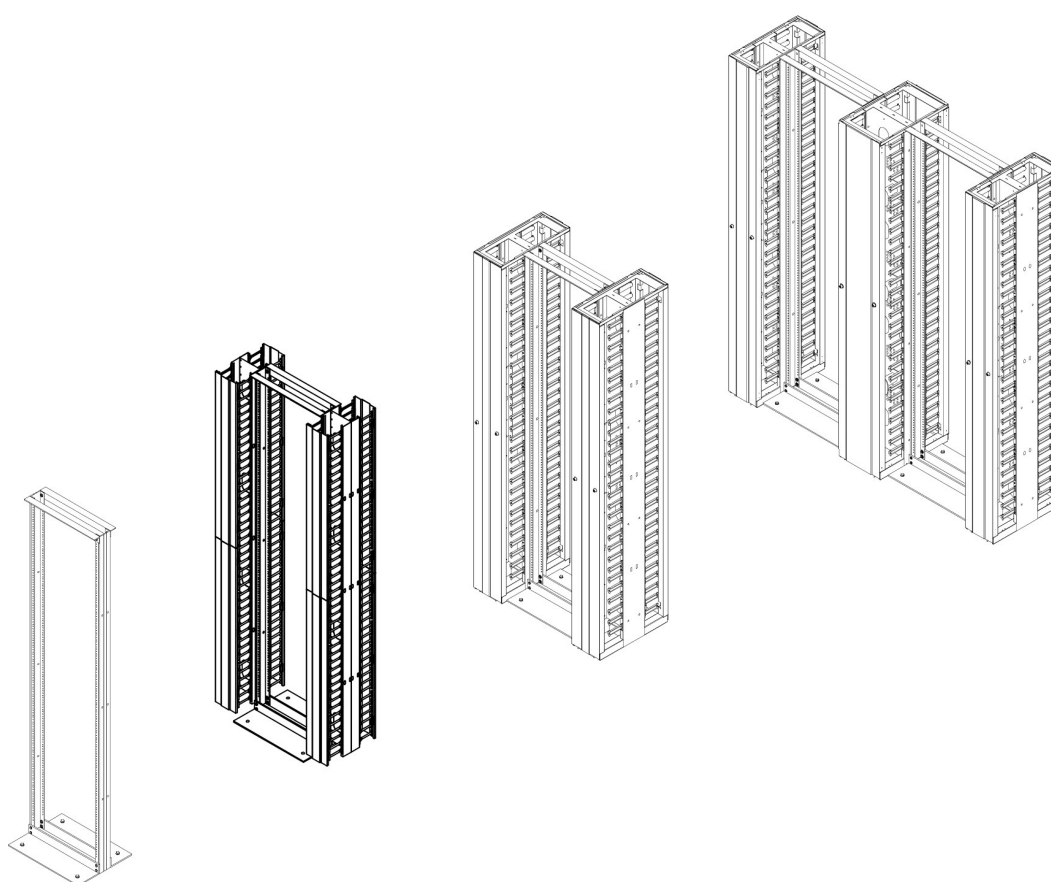

Environ OR HD Vertical Cable Management Front & Rear 42U x 305mm Wide x 508mm Deep

Item Code: 541-011

excel
without compromise.

Suitable for 19 inch mounting	no
Height	1966 mm
Width	300 (12")
Length	500 mm
Number of rack units (RU)	42

Product drawings

Additional specifications

Features	Values
Cable Management	ABS Plastic
Supply	Assembled
Operating Temperature	0-45°C
Vertical management - Doors	Aluminium with key and handle lock, double hinge