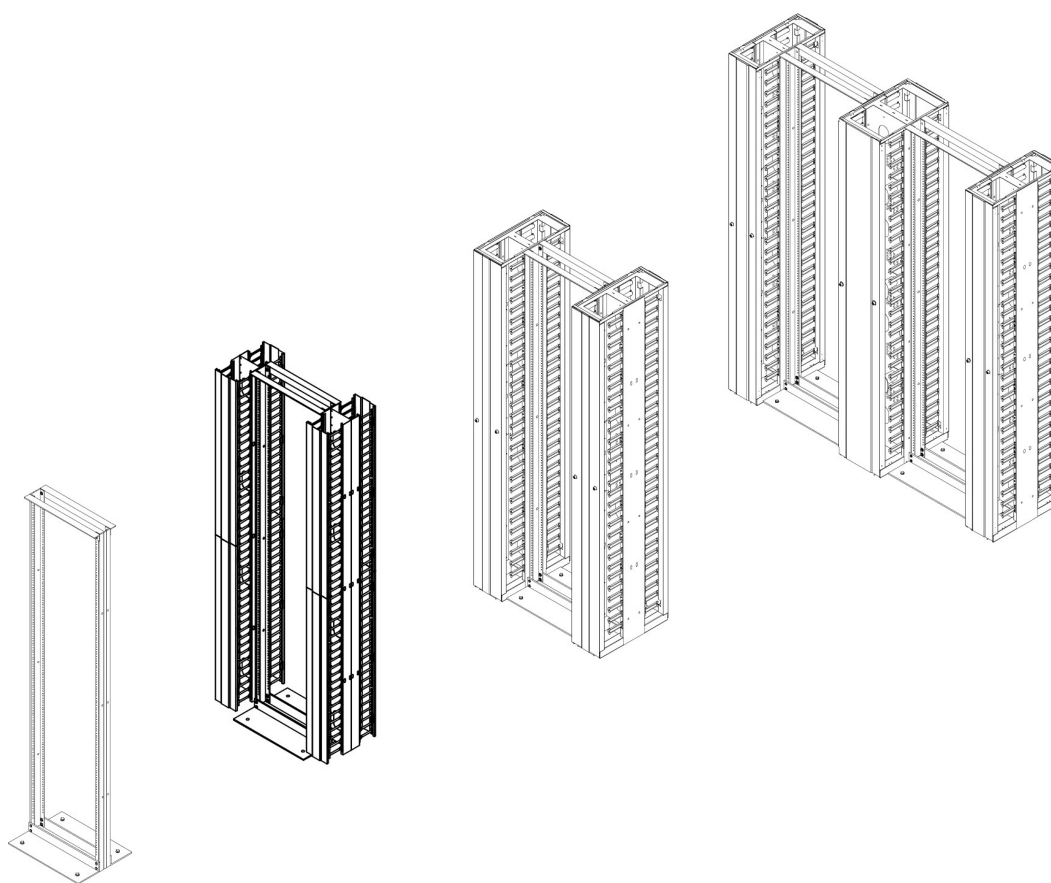

Environ OR HD Vertical Cable Management Front & Rear 48U x 304mm Wide x 508mm Deep

Item Code: 541-019

excel
without compromise.

Suitable for 19 inch mounting	no
Height	2278 mm
Width	300 (12")
Length	500 mm
Number of rack units (RU)	48

Product drawings

Additional specifications

Features	Values
Cable Management	ABS Plastic
Supply	Assembled
Operating Temperature	0-45°C
Vertical management - Doors	Aluminium with key and handle lock, double hinge